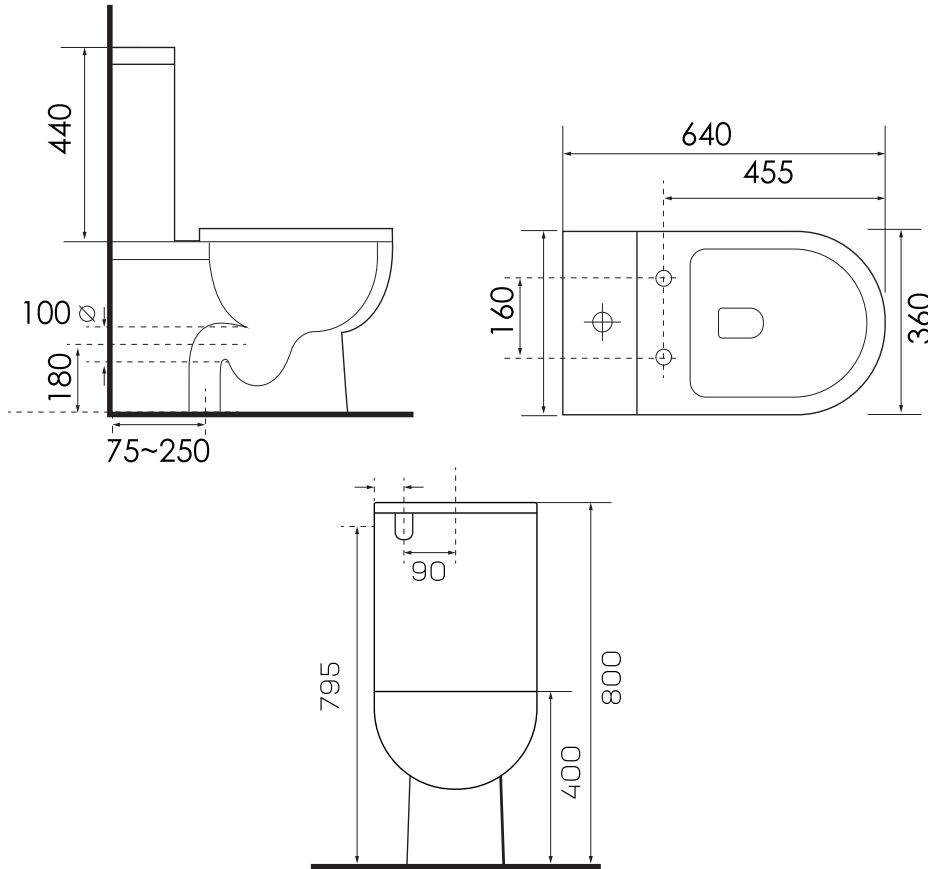

Jule Fully Back To Wall Toilet Pan & Cistern

SIZE: H 835 x W 375 x D 615mm

MATERIAL: Ceramic

COLOUR/FINISH: White Gloss

FITTINGS: Dual Flush Fittings

The information contained on this page was correct at date of issue. Fitting dimensions are provided as a guide only. Some variation may occur due to manufacturing tolerances. We pursue a policy of continuing improvement in design and performance of our products and so reserve the right to change specifications without prior notice.