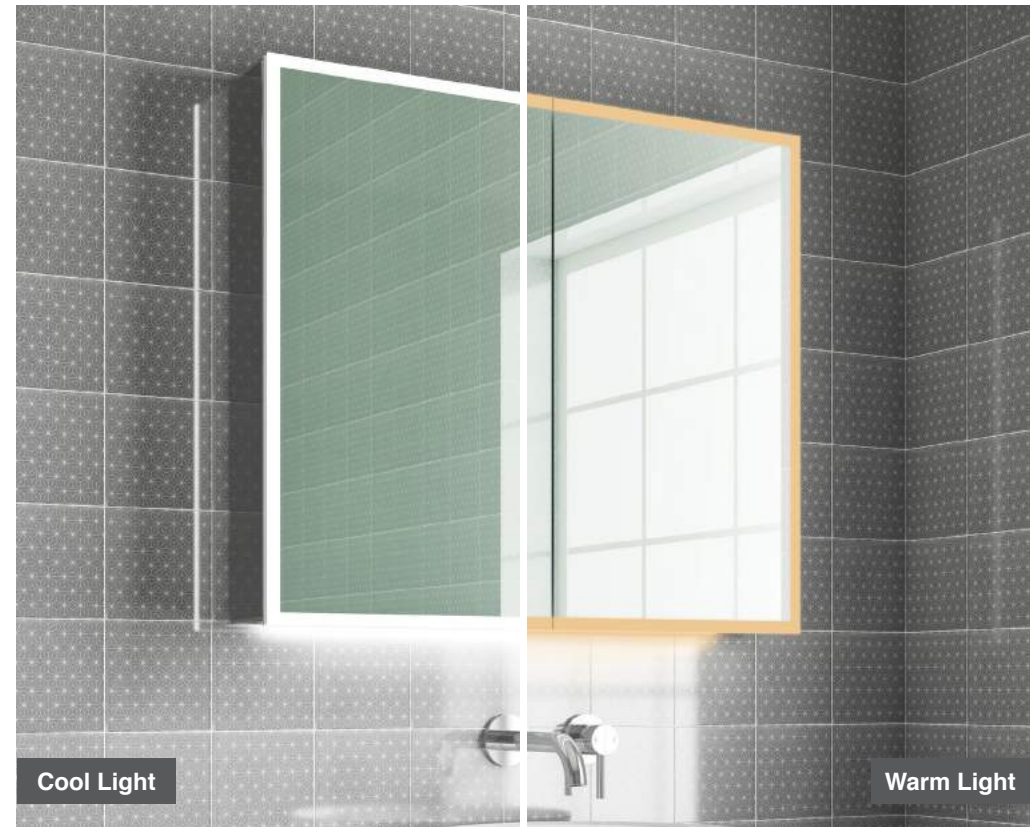

LED Mirror Cabinets

Maya 60

H 700 x W 600 x D 130mm

MLCAMAY60

€736

Features

- LED Aluminium Mirror Cabinet
- Multi Functional Infrared Sensor Controls Light from Cool - Warm & Brightness with Memory Function
- Ambient Downlight
- Soft Close Hinge Doors
- 2 Adjustable Shelves
- Heated Demister Pad
- Charging Socket
- Mirror Sides
- IP44

Maya 80

H 700 x W 800 x D 130mm

MLCAMAY80

€842

Features

- LED Aluminium Mirror Cabinet
- Multi Functional Infrared Sensor Controls Light from Cool - Warm & Brightness with Memory Function
- Ambient Downlight
- Soft Close Hinge Doors
- 2 Adjustable Shelves
- Heated Demister Pad
- Charging Socket
- Mirror Sides
- IP44