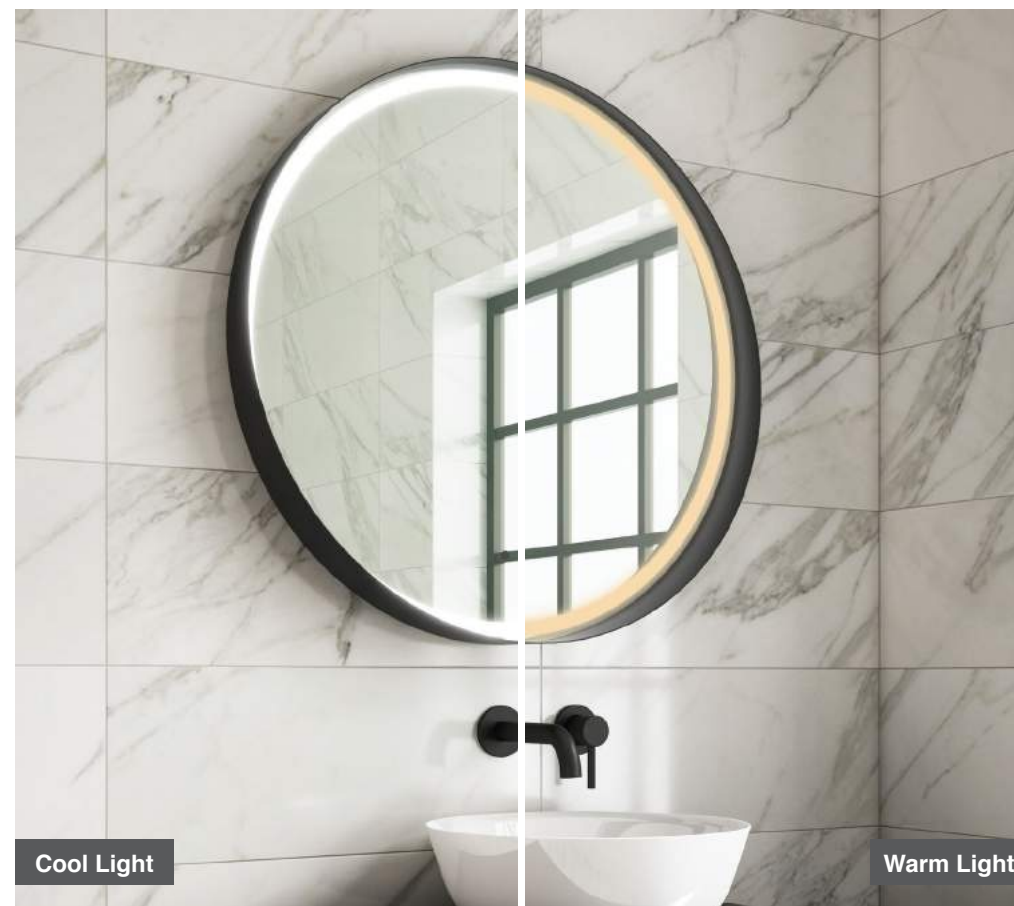

LED Mirrors

Cian 60

H 600 x W 600 x D 110mm

MLMICIA60 €399

Features

- Black Framed LED Mirror with Shelf
- Multi Functional Contactless Sensor Controls Light from Cool - Warm & Brightness with Memory Function
- Heated Demister Pad
- IP44