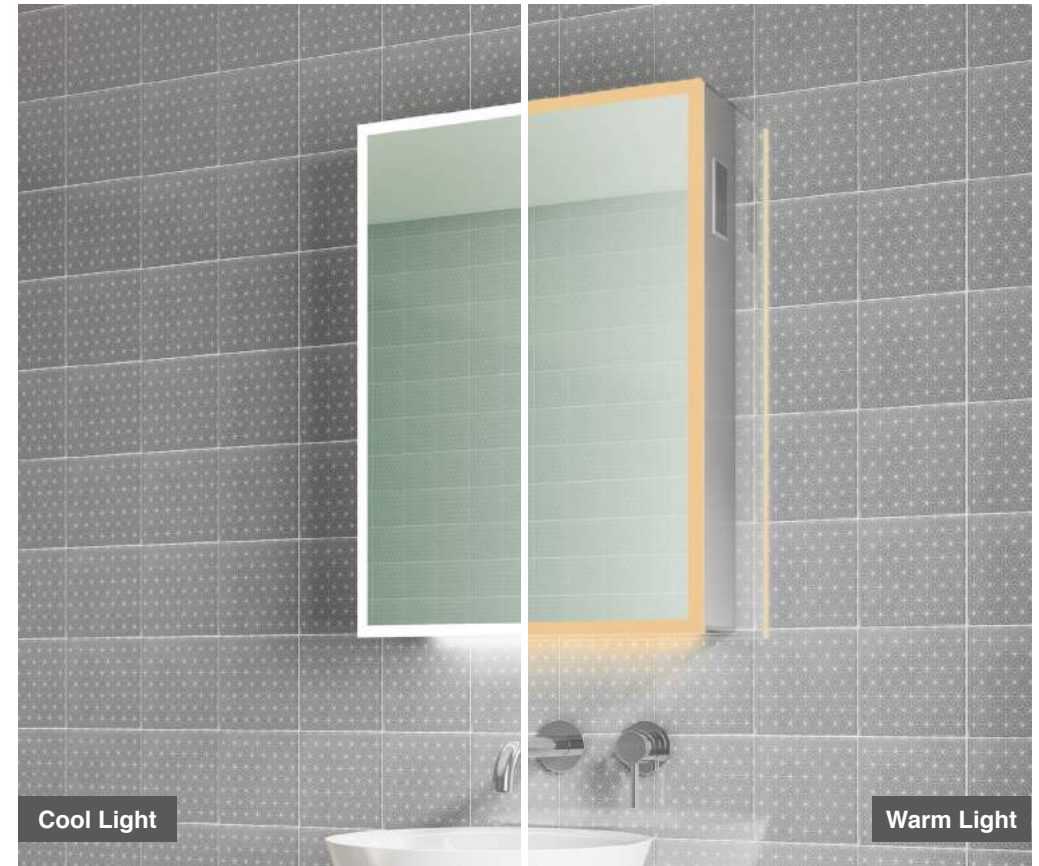

Audio Mirrors / Cabinets

Tara 50 Bluetooth

H 700 x W 500 x D 70mm

MLMITAR50BT

€470

 Bluetooth™

Features

- LED Mirror
- Multi Functional Contactless Sensor Controls Light from Cool - Warm & Brightness with Memory Function
- Ambient Lighting
- Portrait
- Heated Demister Pad
- Charging Socket
- Bluetooth Audio
- IP44