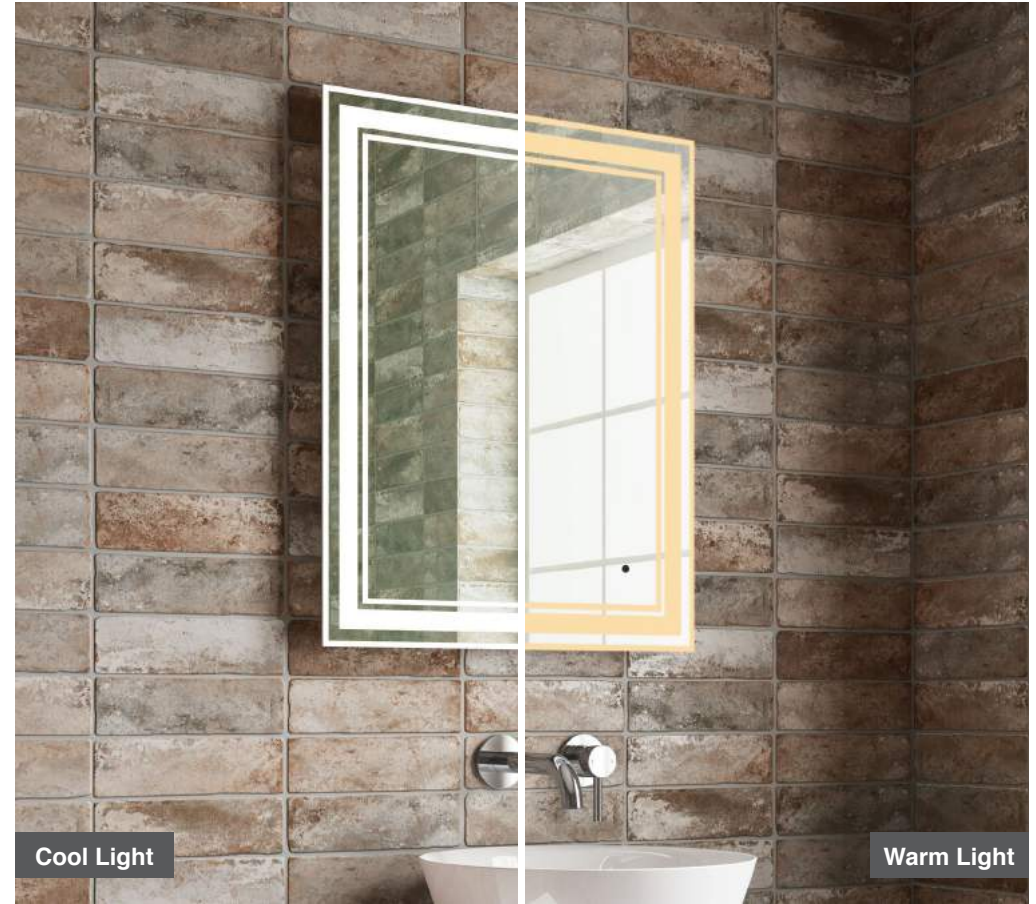

LED Mirrors

Cara 55

H 700 x W 550 x D 40mm

MLMICAR55 €293

Features

- LED Mirror
- Multi Functional Contactless Sensor Controls Light from Cool - Warm & Brightness with Memory Function
- Landscape or Portrait
- Heated Demister Pad
- IP44

Beth 55

H 700 x W 550 x D 40mm

MLMIBET55 €323

Features

- LED Mirror
- Multi Functional Contactless Sensor Controls Light from Cool - Warm & Brightness with Memory Function
- Landscape or Portrait
- Heated Demister Pad
- IP44