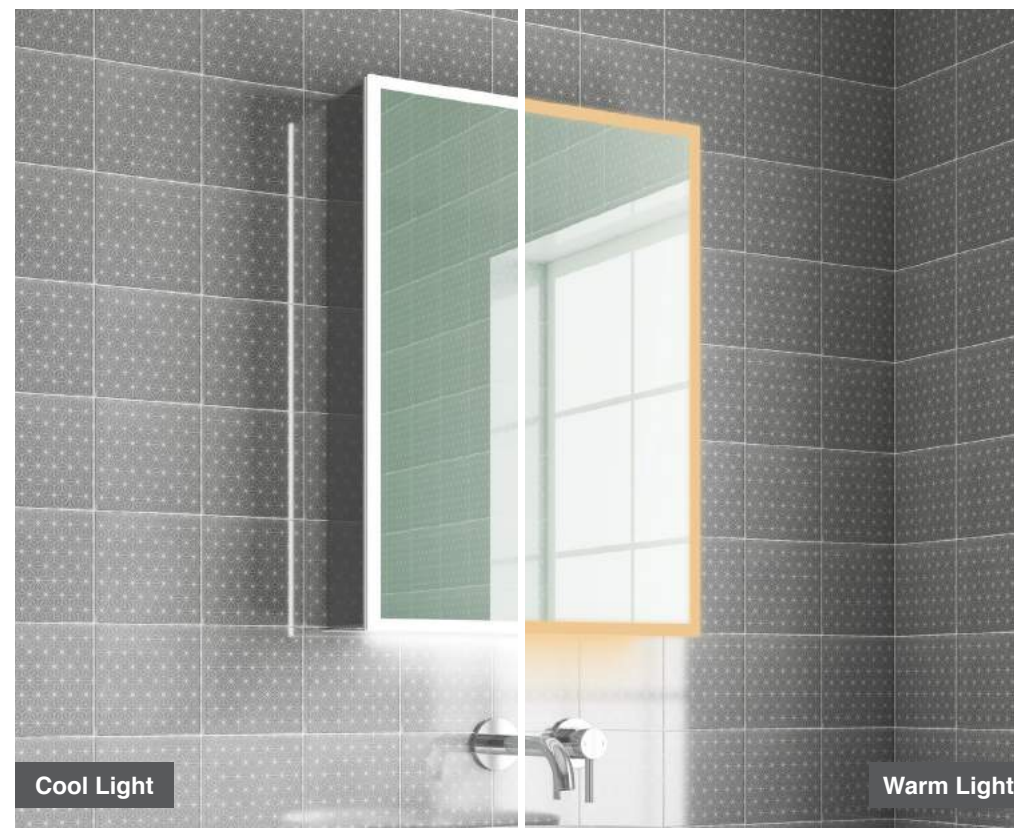

LED Mirror Cabinets

Sky 50

H 700 x W 500 x D 130mm

MLCASKY50

€547

Features

- LED Aluminium Mirror Cabinet
- Multi Functional Infrared Sensor Controls Light from Cool - Warm & Brightness with Memory Function
- Ambient Downlight
- Soft Close Hinge Door
- 2 Adjustable Shelves
- Heated Demister Pad
- Charging Socket
- IP44

Maya 50

H 700 x W 500 x D 130mm

MLCAMAY50

€606

Features

- LED Aluminium Mirror Cabinet
- Multi Functional Infrared Sensor Controls Light from Cool - Warm & Brightness with Memory Function
- Ambient Downlight
- Soft Close Hinge Door
- 2 Adjustable Shelves
- Heated Demister Pad
- Charging Socket
- Mirror Sides
- IP44