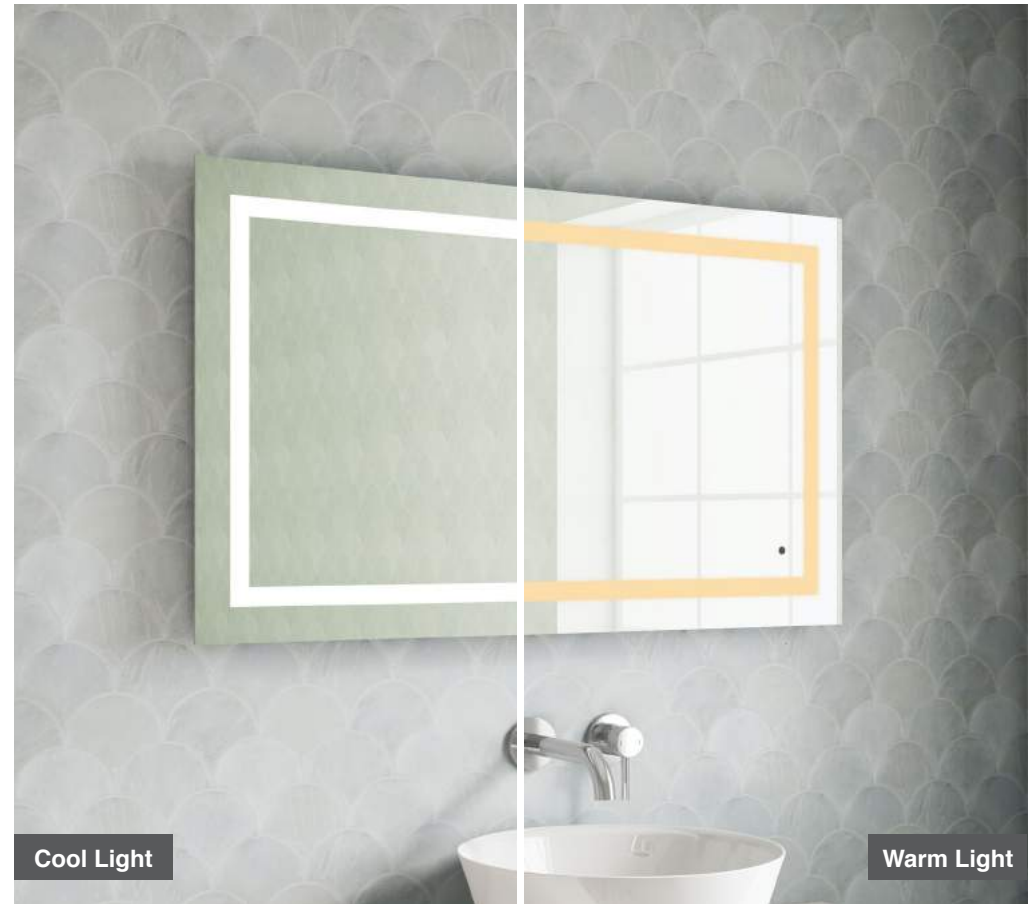

Zara 50

H 700 x W 500 x D 40mm

MLMIZAR50 €310

Features

- LED Mirror
- Multi Functional Contactless Sensor Controls Light from Cool - Warm & Brightness with Memory Function
- Landscape or Portrait
- Heated Demister Pad
- IP44

LED Mirrors

Zara 60

H 800 x W 600 x D 40mm

MLMIZAR60

€352

Features

- LED Mirror
- Multi Functional Contactless Sensor Controls Light from Cool - Warm & Brightness with Memory Function
- Landscape or Portrait
- Heated Demister Pad
- IP44

Zara 100

H 600 x W 1000 x D 40mm

MLMIZAR100

€411

Features

- LED Mirror
- Multi Functional Contactless Sensor Controls Light from Cool - Warm & Brightness with Memory Function
- Landscape or Portrait
- Heated Demister Pad
- IP44