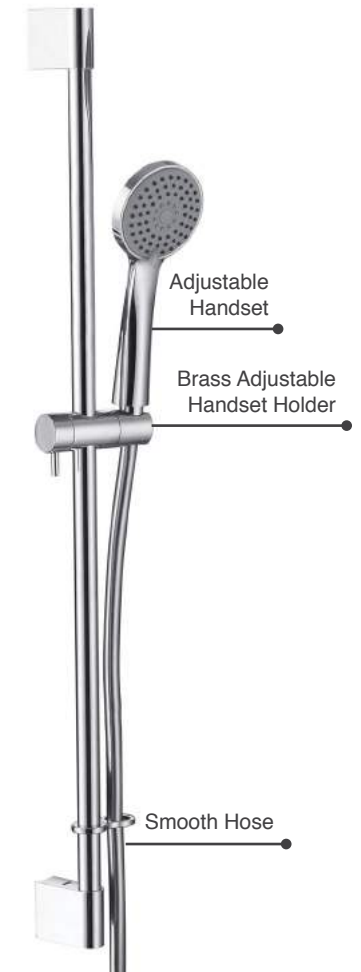

€138

Desire Sliding Rail Kit 3

- Adjustable Sliding Rail Kit
- Chrome Handset
- ABS Chrome Plated Handset Holder
- Premium Antibacterial PVC Hose 1.5m

MLSHDEK13

€87

Wall outlet required if using with concealed valve.

Desire Series - Sliding Rail Kits

Desire Sliding Rail Kit 4

- Adjustable Sliding Rail Kit
- Chrome Handset
- Solid Brass Chrome Plated Handset Holder
- Premium Antibacterial PVC Hose 1.5m

MLSHDEK14

€212

Desire Sliding Rail Kit 5

- Adjustable Sliding Rail Kit
- Chrome Adjustable Handset
- Solid Brass Chrome Plated Handset Holder
- Soap Dish
- Standard Chrome Hose 1.5m

MLSHDEK15

€168

Desire Sliding Rail Kit 6

- Extra Long 1m Adjustable Sliding Rail Kit
- Chrome Adjustable Handset
- Solid Brass Chrome Plated Handset Holder
- Hose Retainer
- Premium Antibacterial PVC Hose 1.5m