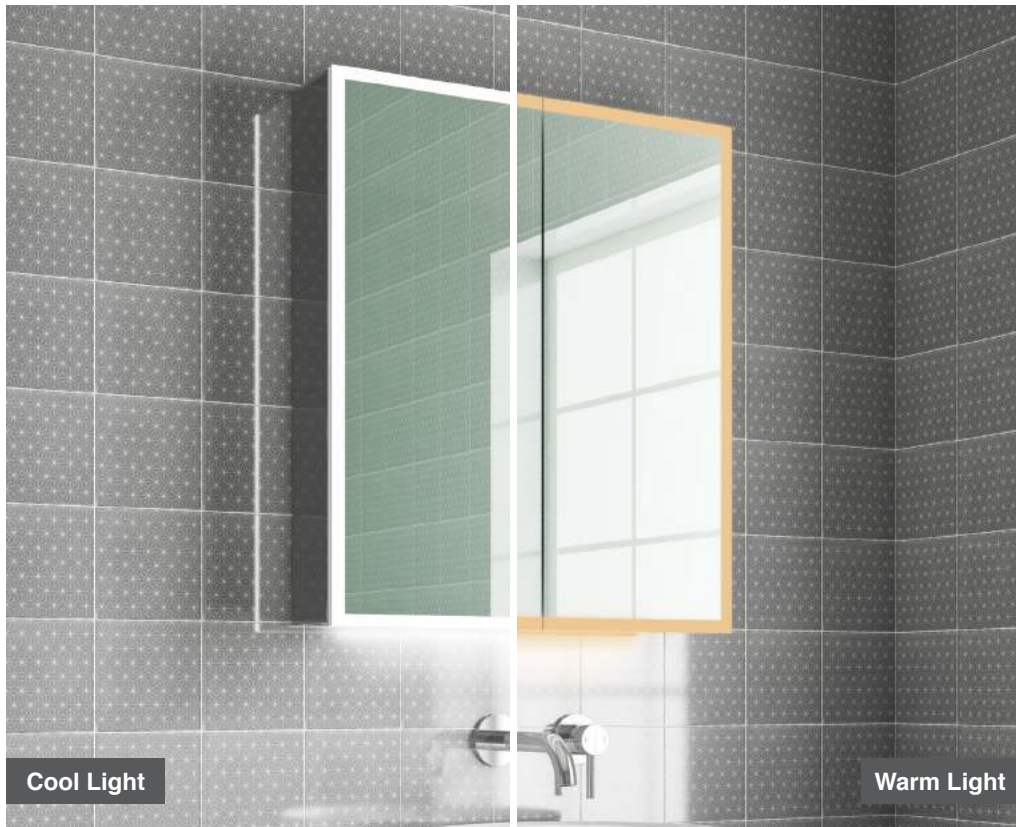

LED Mirror Cabinets

Maya 60

H 700 x W 600 x D 130mm

MLCAMAY60

€736

Features

- LED Aluminium Mirror Cabinet
- Multi Functional Infrared Sensor Controls Light from Cool - Warm & Brightness with Memory Function
- Ambient Downlight
- Soft Close Hinge Doors
- 2 Adjustable Shelves
- Heated Demister Pad
- Charging Socket
- Mirror Sides
- IP44

Maya 80

H 700 x W 800 x D 130mm

MLCAMAY80

€842

Features

- LED Aluminium Mirror Cabinet
- Multi Functional Infrared Sensor Controls Light from Cool - Warm & Brightness with Memory Function
- Ambient Downlight
- Soft Close Hinge Doors
- 2 Adjustable Shelves
- Heated Demister Pad
- Charging Socket
- Mirror Sides
- IP44