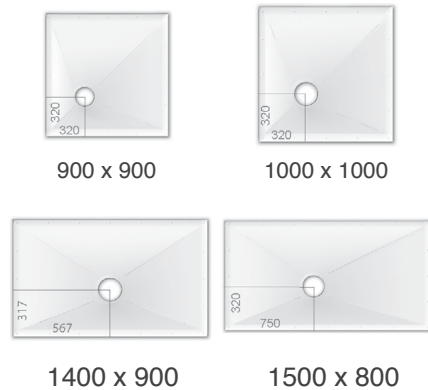

Wetroom Floor Formers

Floor Formers

WRFF90SQ	Wetroom Floor Former 900 x 900mm - 22mm Depth	€485
WRFF100SQ	Wetroom Floor Former 1000 x 1000mm - 22mm Depth	€485
WRFF140X90	Wetroom Floor Former 1400 x 900mm - 22mm Depth	€485
WRFF150X80	Wetroom Floor Former 1500 x 800mm - 22mm Depth	€485

Floor Former Wastes

Wetroom Floor Former Tile Floor Waste

WRFFWATI

€310

Wetroom Floor Former Vinyl Floor Waste

WRFFWAVI

€310