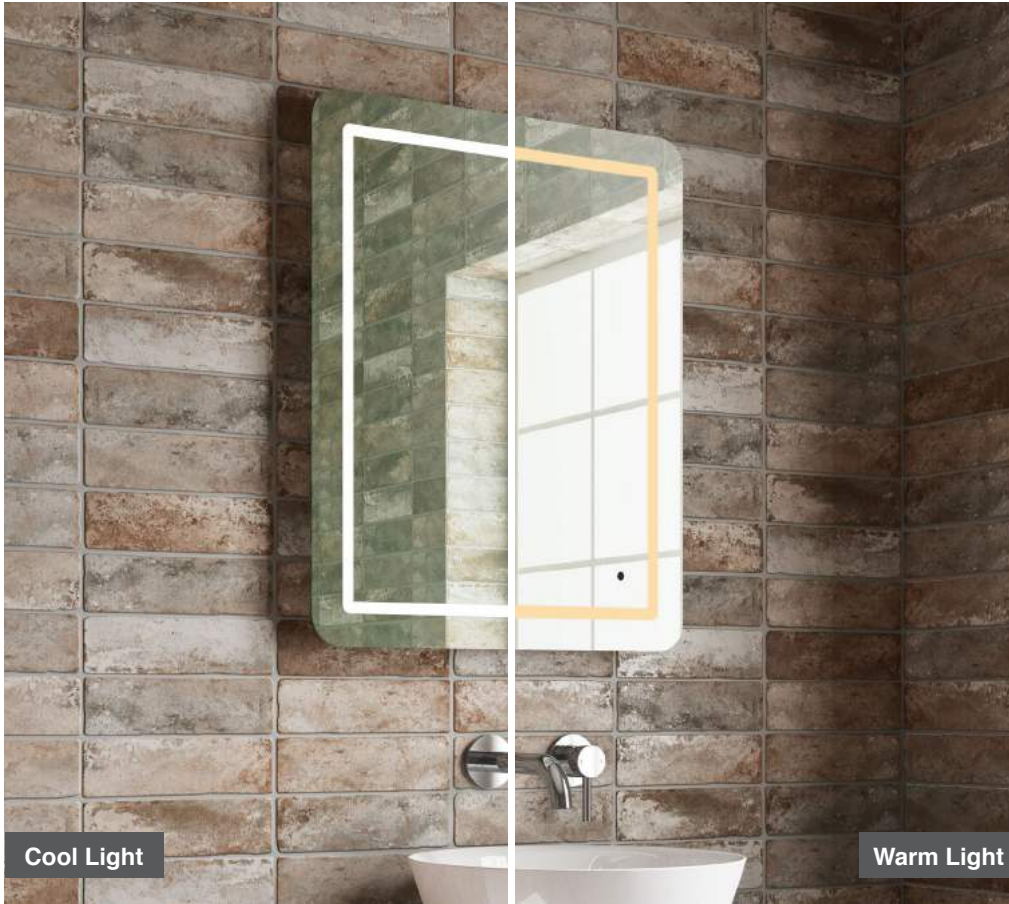

LED Mirrors

Oren 80

H 600 x W 800 x D 30mm

MLMIORE80

€458

Features

- LED Slimline Mirror
- Multi Functional Contactless Sensor Controls Light from Cool - Warm & Brightness with Memory Function
- Ambient Lighting
- Landscape or Portrait
- Heated Demister Pad
- IP44

Oren 100

H 600 x W 1000 x D 30mm

MLMIORE100

€576

Features

- LED Slimline Mirror
- Multi Functional Contactless Sensor Controls Light from Cool - Warm & Brightness with Memory Function
- Ambient Lighting
- Landscape or Portrait
- Heated Demister Pad
- IP44

LED Mirrors

Iris 55

H 700 x W 550 x D 40mm

MLMIIRI55 €310

IP44

Features

- LED Mirror
- Multi Functional Contactless Sensor Controls Light from Cool - Warm & Brightness with Memory Function
- Ambient Lighting
- Landscape or Portrait
- Heated Demister Pad
- IP44

Zara 50

H 700 x W 500 x D 40mm

MLMIZAR50 €310

Features

- LED Mirror
- Multi Functional Contactless Sensor Controls Light from Cool - Warm & Brightness with Memory Function
- Landscape or Portrait
- Heated Demister Pad
- IP44