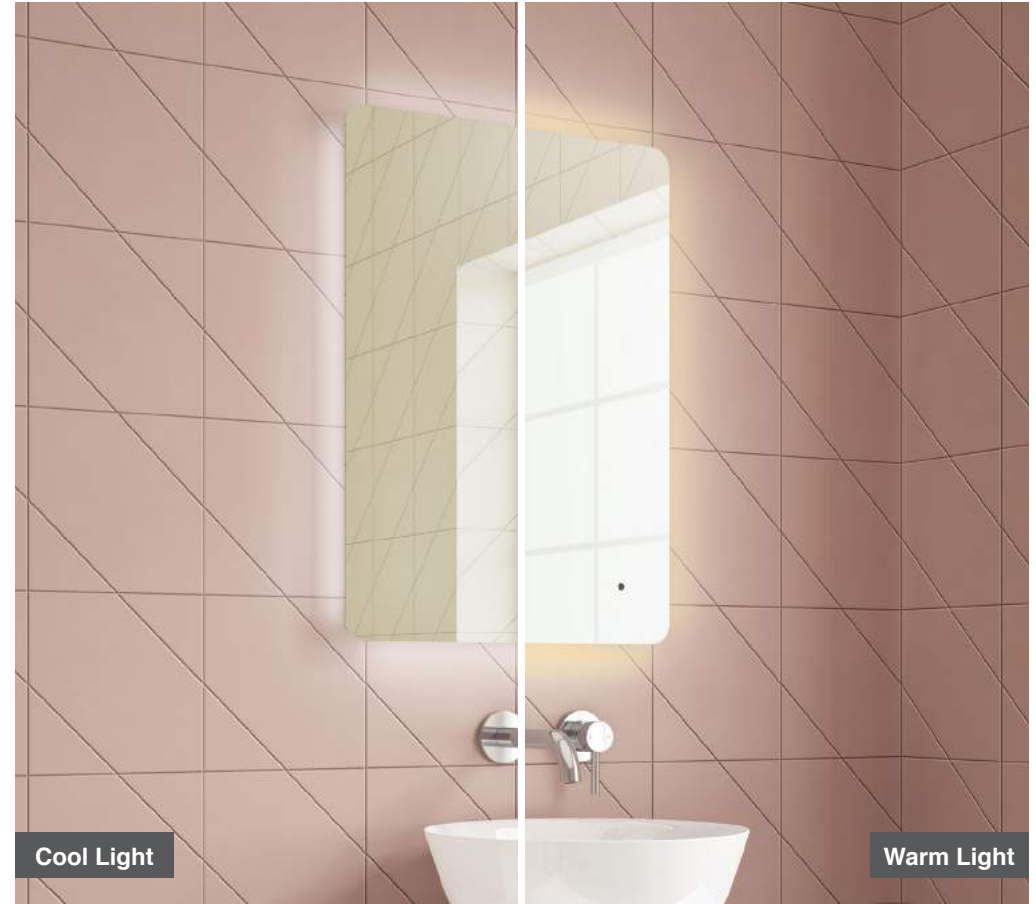

Beck 120

H 600 x W 1200 x D 33mm

MLMIBEC120

€753

Features

- Black Framed LED Mirror
- Multi Functional Contactless Sensor Controls Light from Cool - Warm & Brightness with Memory Function
- Landscape or Portrait
- Heated Demister Pad
- IP44

LED Mirrors

Alice 45

H 800 x W 450 x D 30mm

MLMIALI45 €323

Features

- LED Slimline Mirror
- Multi Functional Contactless Sensor Controls Light from Cool - Warm & Brightness with Memory Function
- Ambient Lighting
- Landscape or Portrait
- Heated Demister Pad
- IP44

Alice 50

H 700 x W 500 x D 30mm

MLMIALI50 €323

Features

- LED Slimline Mirror
- Multi Functional Contactless Sensor Controls Light from Cool - Warm & Brightness with Memory Function
- Ambient Lighting
- Landscape or Portrait
- Heated Demister Pad
- IP44