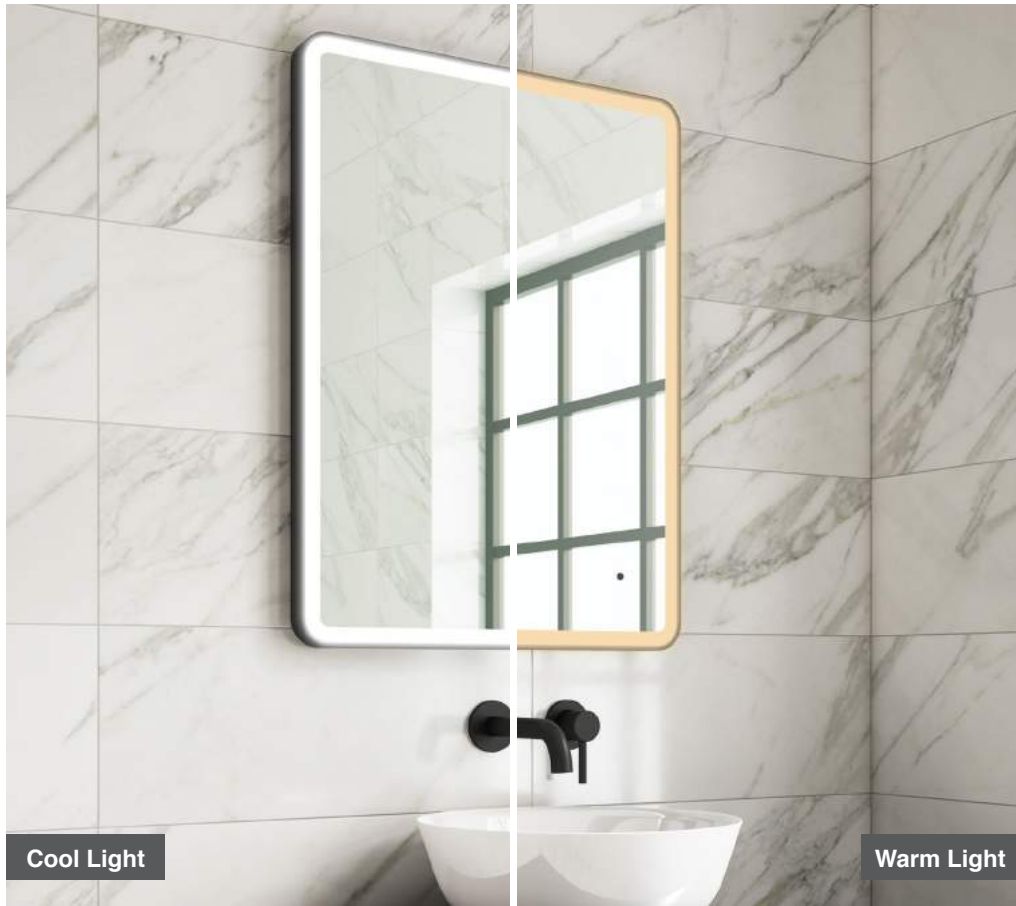

LED Mirrors

Cian 60

H 600 x W 600 x D 110mm

MLMICIA60 €399

Features

- Black Framed LED Mirror with Shelf
- Multi Functional Contactless Sensor Controls Light from Cool - Warm & Brightness with Memory Function
- Heated Demister Pad
- IP44

Cian 80

H 800 x W 800 x D 110mm

MLMICIA80 €665

Features

- Black Framed LED Mirror with Shelf
- Multi Functional Contactless Sensor Controls Light from Cool - Warm & Brightness with Memory Function
- Heated Demister Pad
- IP44

LED Mirrors

Beck 60

H 800 x W 600 x D 33mm

MLMIBEC60

€576

Features

- Black Framed LED Mirror
- Multi Functional Contactless Sensor Controls Light from Cool - Warm & Brightness with Memory Function
- Landscape or Portrait
- Heated Demister Pad
- IP44

Beck 120

H 600 x W 1200 x D 33mm

MLMIBEC120

€753

Features

- Black Framed LED Mirror
- Multi Functional Contactless Sensor Controls Light from Cool - Warm & Brightness with Memory Function
- Landscape or Portrait
- Heated Demister Pad
- IP44