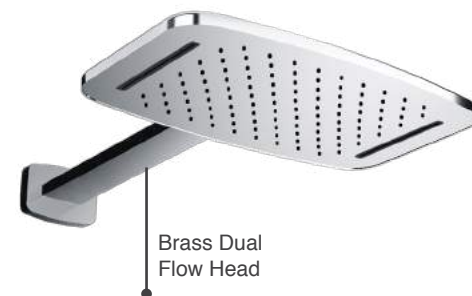

Desire Series

Shower Kit 15

- Desire Round Triple 3 Outlet Thermostatic Concealed Valve
- Desire Round Wall Outlet & Handset Holder Kit 1
- Desire Brass Dual Flow Shower Head 1

SHOKIT15 €1,261

P 1.0

Shower Kit 16

- Desire Round Triple 3 Outlet Thermostatic Concealed Valve
- Desire Sliding Rail Kit 5
- Desire Brass Dual Flow Shower Head 1
- Desire Round Wall Outlet

SHOKIT16 €1,363

P 1.0

Shower Kit 17

- Desire Square Triple 3 Outlet Thermostatic Concealed Valve
- Desire Square Wall Outlet & Handset Holder Kit 2
- Desire Brass Dual Flow Shower Head 3

SHOKIT17 €1,234

P 1.0