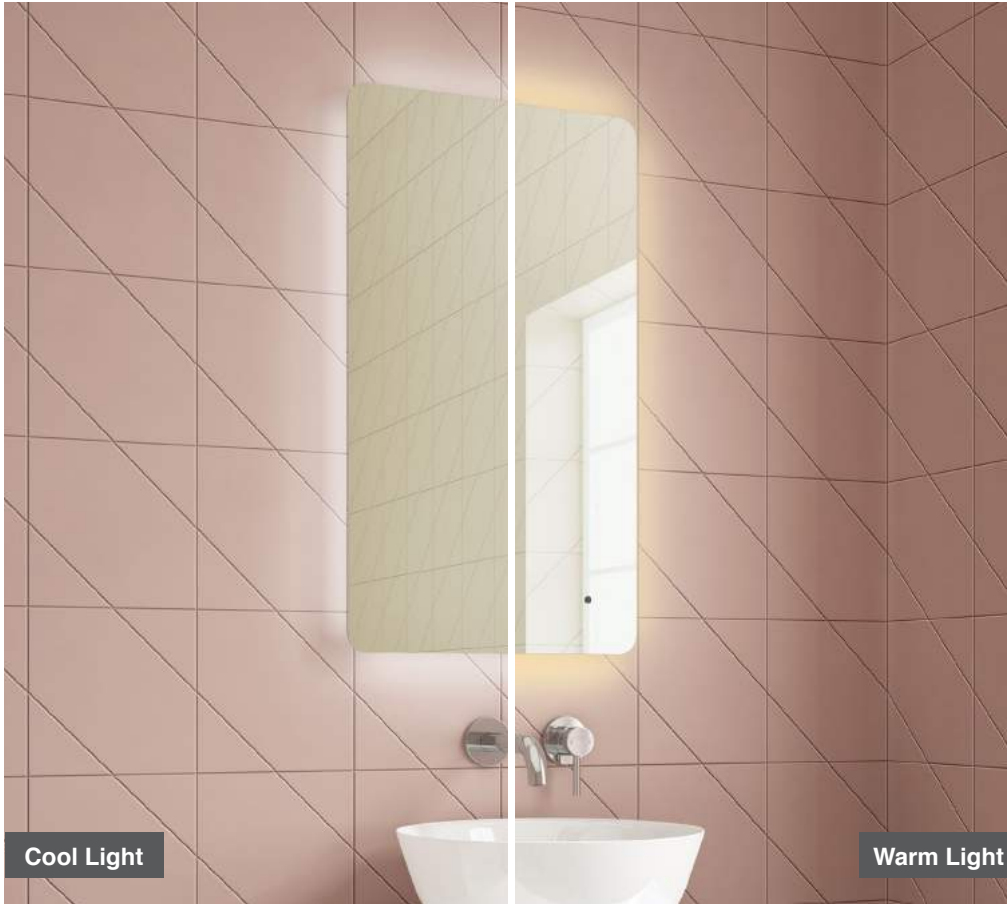

Beck 120

H 600 x W 1200 x D 33mm

MLMIBEC120

€753

Features

- Black Framed LED Mirror
- Multi Functional Contactless Sensor Controls Light from Cool - Warm & Brightness with Memory Function
- Landscape or Portrait
- Heated Demister Pad
- IP44

LED Mirrors

Alice 45

H 800 x W 450 x D 30mm

MLMIALI45 €323

Features

- LED Slimline Mirror
- Multi Functional Contactless Sensor Controls Light from Cool - Warm & Brightness with Memory Function
- Ambient Lighting
- Landscape or Portrait
- Heated Demister Pad
- IP44

Alice 50

H 700 x W 500 x D 30mm

MLMIALI50 €323

Features

- LED Slimline Mirror
- Multi Functional Contactless Sensor Controls Light from Cool - Warm & Brightness with Memory Function
- Ambient Lighting
- Landscape or Portrait
- Heated Demister Pad
- IP44