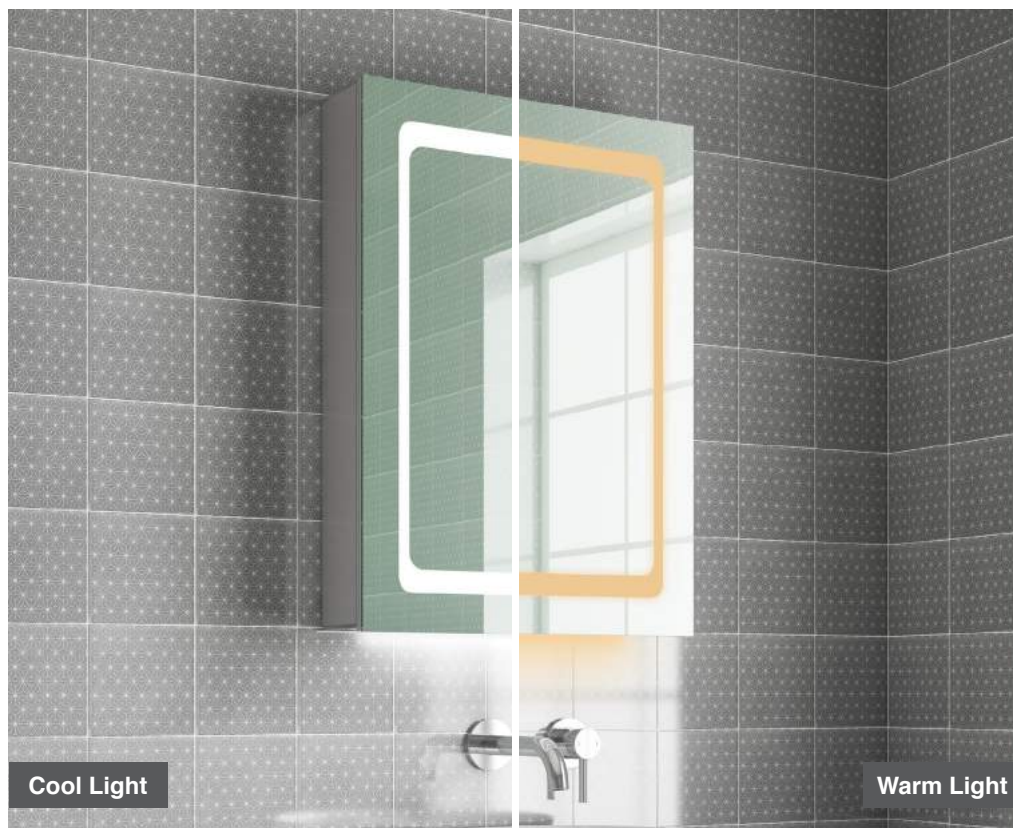

LED Mirror Cabinets

Sky 50

H 700 x W 500 x D 130mm

MLCASKY50

€547

Features

- LED Aluminium Mirror Cabinet
- Multi Functional Infrared Sensor Controls Light from Cool - Warm & Brightness with Memory Function
- Ambient Downlight
- Soft Close Hinge Door
- 2 Adjustable Shelves
- Heated Demister Pad
- Charging Socket
- IP44

Maya 50

H 700 x W 500 x D 130mm

MLCAMAY50

€606

Features

- LED Aluminium Mirror Cabinet
- Multi Functional Infrared Sensor Controls Light from Cool - Warm & Brightness with Memory Function
- Ambient Downlight
- Soft Close Hinge Door
- 2 Adjustable Shelves
- Heated Demister Pad
- Charging Socket
- Mirror Sides
- IP44