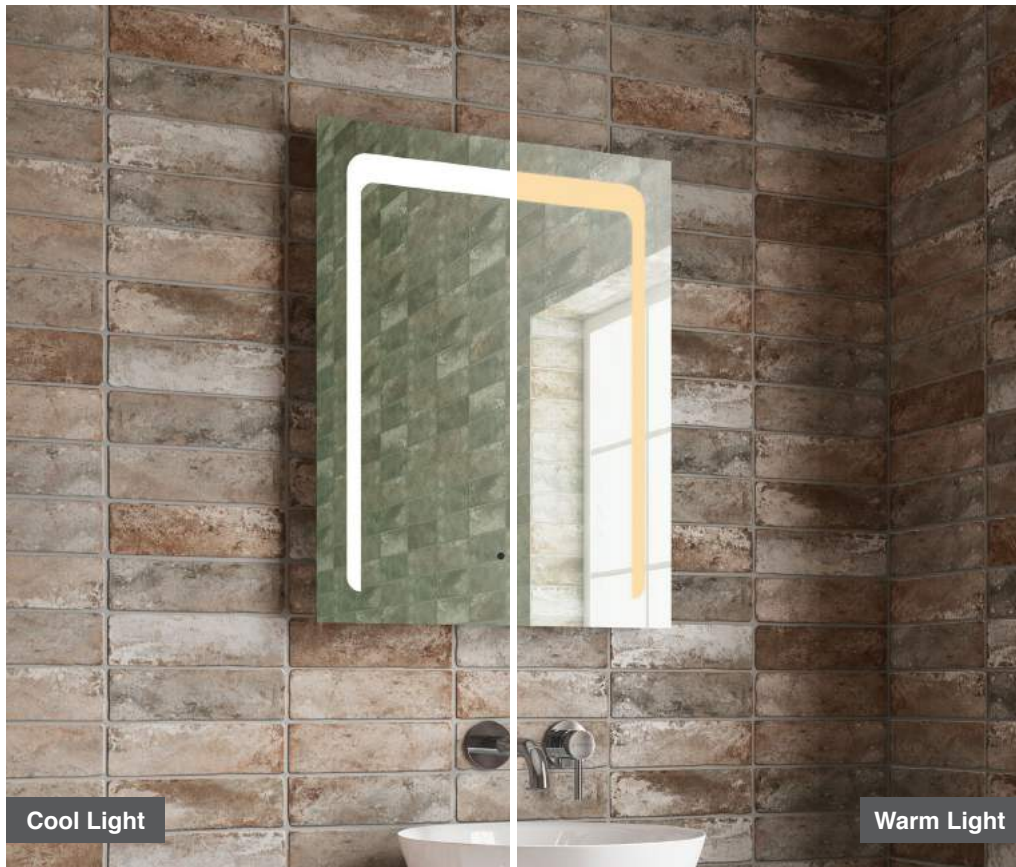

Audio Mirrors

Jade 55 Bluetooth

H 700 x W 550 x D 50mm

MLMIJAD55BT

€441

Bluetooth™

IP44

Features

- LED Mirror
- Multi Functional Contactless Sensor Controls Light from Cool - Warm & Brightness with Memory Function
- Portrait
- Heated Demister Pad
- Charging Socket
- Bluetooth Audio
- IP44