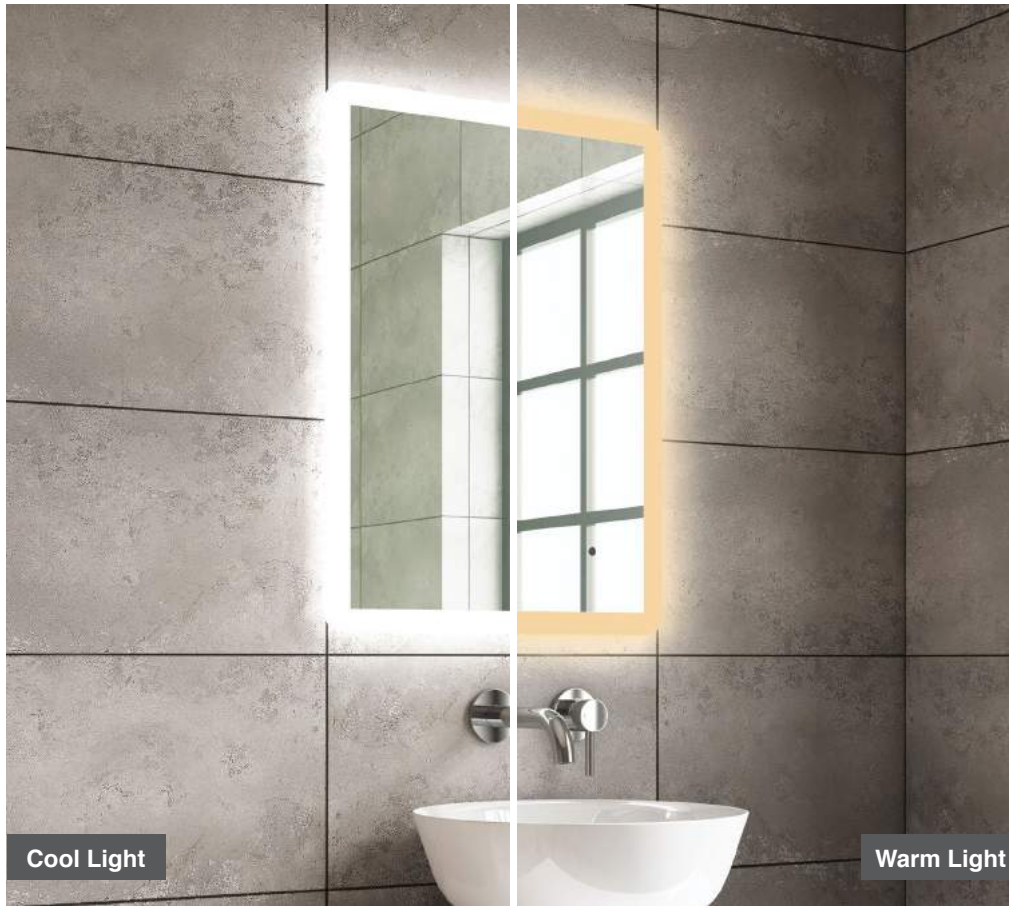

LED Mirrors

Cool Light

Warm Light