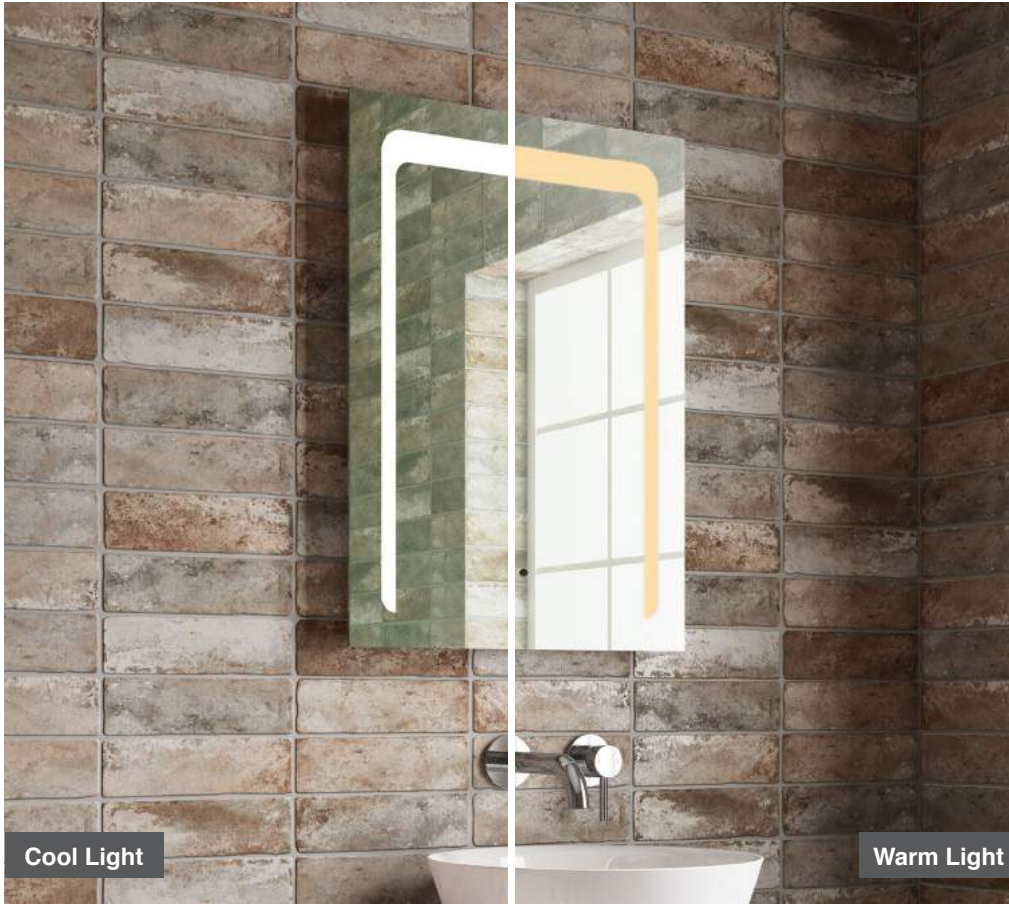

LED Mirrors

Lyle 100

H 600 x W 1000 x D 30mm

MLMILYL100

€547

Features

- LED Slimline Mirror
- Multi Functional Contactless Sensor Controls Light from Cool - Warm & Brightness with Memory Function
- Ambient Lighting
- Landscape or Portrait
- Heated Demister Pad
- IP44

Lyle 120

H 600 x W 1200 x D 30mm

MLMILYL120

€635

Features

- LED Slimline Mirror
- Multi Functional Contactless Sensor Controls Light from Cool - Warm & Brightness with Memory Function
- Ambient Lighting
- Landscape or Portrait
- Heated Demister Pad
- IP44

LED Mirrors

Jade 50

H 700 x W 500 x D 50mm

MLMIJAD50 €352

Features

- LED Mirror
- Multi Functional Contactless Sensor Controls Light from Cool - Warm & Brightness with Memory Function
- Ambient Downlight
- Portrait
- Heated Demister Pad
- Charging Socket
- IP44