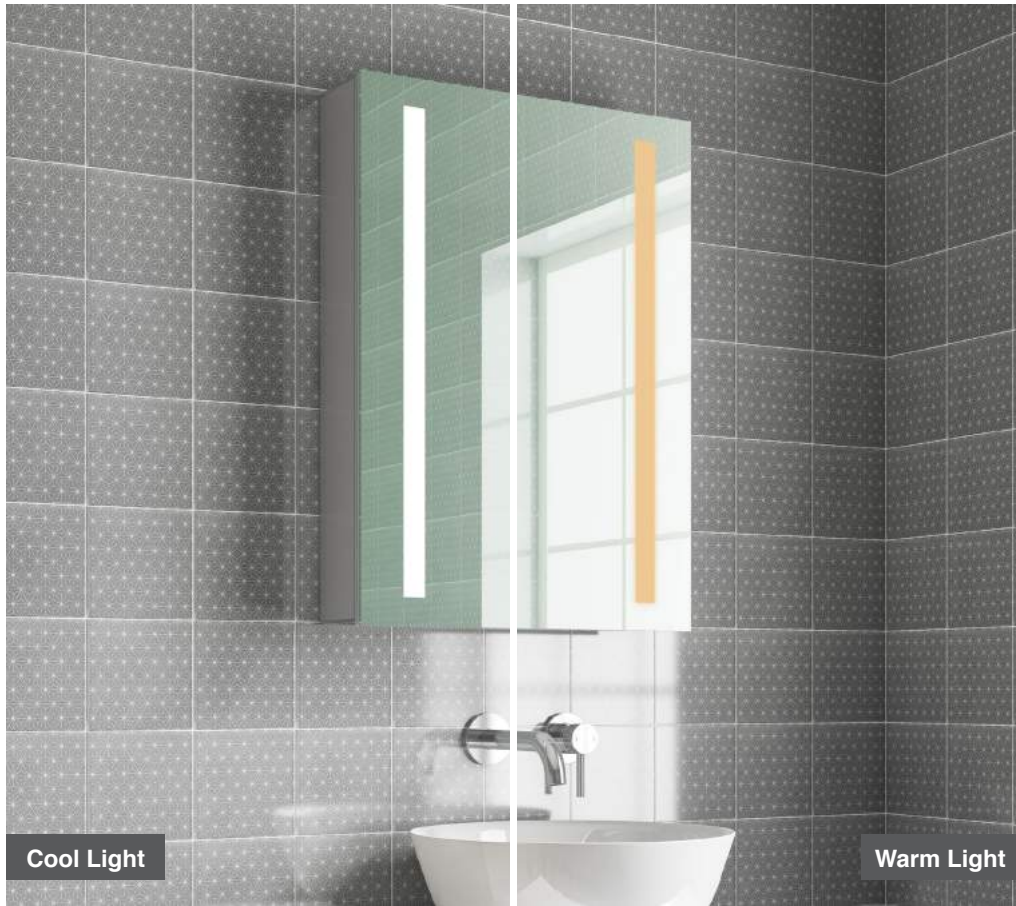

LED Mirror Cabinets

Annie 50

H 700 x W 500 x D 130mm

MLCAANN50

€517

Features

- LED Aluminium Mirror Cabinet
- Multi Functional Infrared Sensor Controls Light from Cool - Warm & Brightness with Memory Function
- Soft Close Hinge Door
- 2 Adjustable Shelves
- Charging Socket
- IP44