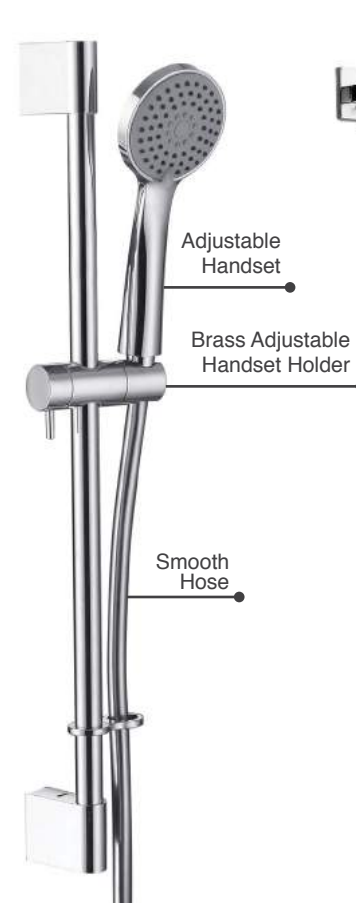

Shower Kit 5

- Desire Round Dual 2 Outlet Thermostatic Concealed Valve
- Desire Sliding Rail Kit 2
- Desire Round Wall Outlet
- Desire Round Shower Arm 300mm
- Desire SS Shower Head 4 250mm

SHOKIT5 €674

P 1.0