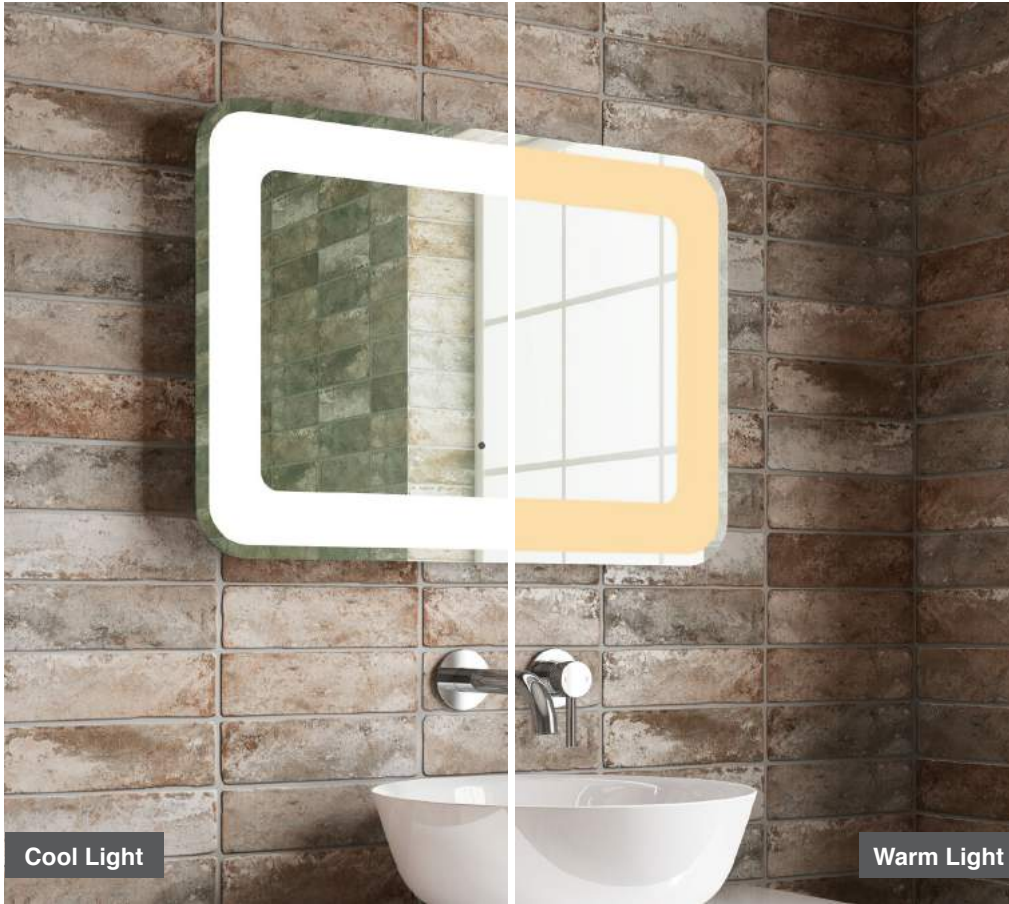

Beth 55

H 700 x W 550 x D 40mm

MLMIBET55 €323

Features

- LED Mirror
- Multi Functional Contactless Sensor Controls Light from Cool - Warm & Brightness with Memory Function
- Landscape or Portrait
- Heated Demister Pad
- IP44

Jane 60

H 800 x W 600 x D 50mm

MLMIJAN60

€352

Features

- LED Mirror
- Multi Functional Contactless Sensor Controls Light from Cool - Warm & Brightness with Memory Function
- Ambient Lighting
- Landscape or Portrait
- Heated Demister Pad
- Charging Socket
- IP44

LED Mirrors

Mona 70

H 500 x W 700 x D 40mm

MLMIMON70 €293

Features

- LED Mirror
- Multi Functional Contactless Sensor Controls Light from Cool - Warm & Brightness with Memory Function
- Ambient Lighting
- Landscape or Portrait
- Heated Demister Pad
- IP44

Oren 60

H 600 x W 600 x D 30mm

MLMIOR60 €382

Features

- LED Slimline Mirror
- Multi Functional Contactless Sensor Controls Light from Cool - Warm & Brightness with Memory Function
- Ambient Lighting
- Heated Demister Pad
- IP44