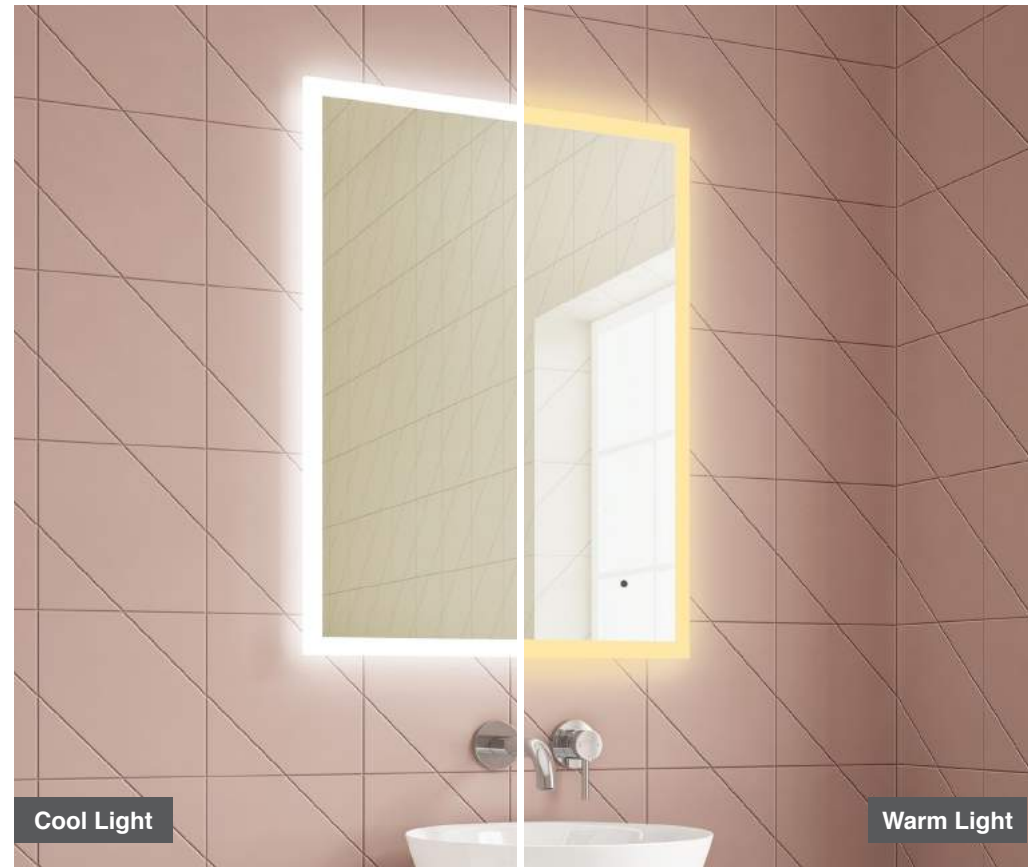

- LED Mirror
- Multi Functional Contactless Sensor Controls Light from Cool - Warm & Brightness with Memory Function
- Portrait
- Heated Demister Pad
- Charging Socket
- Bluetooth Audio
- IP44

Darcy 60 Bluetooth