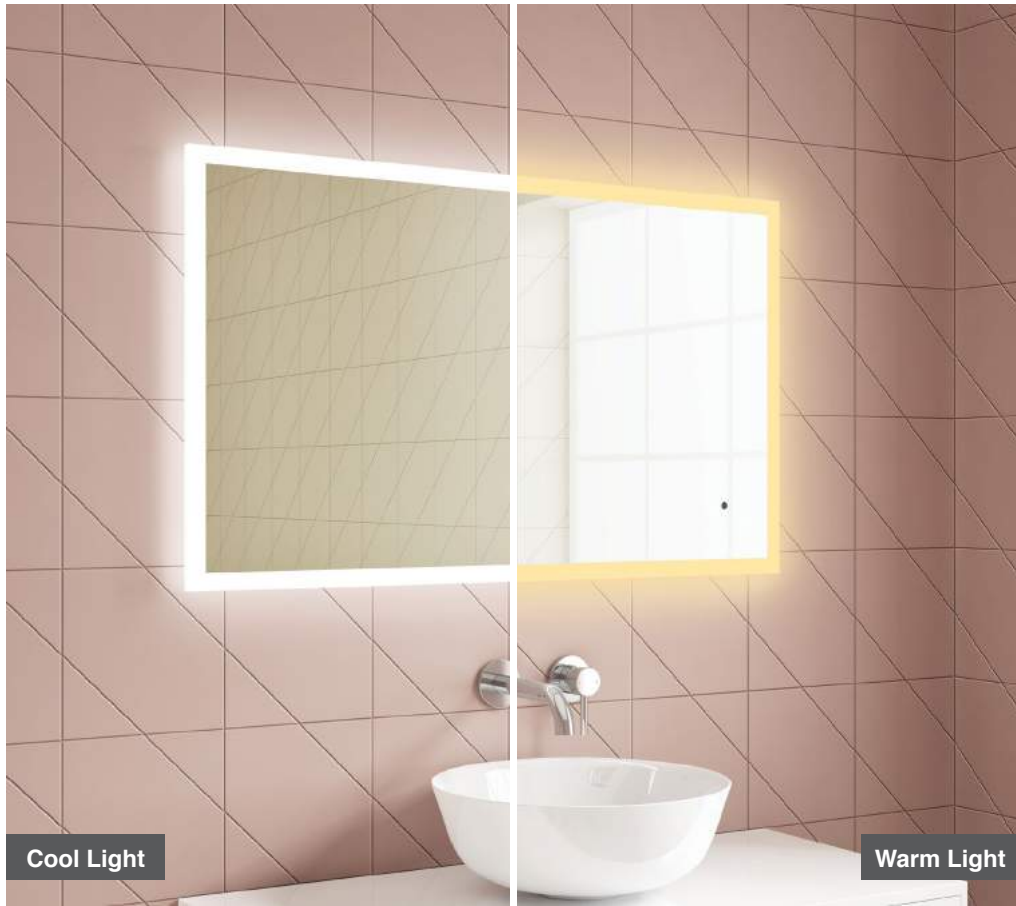

LED Mirrors

Darcy 100

H 600 x W 1000 x D 30mm

MLMIDAR100

€488

Features

- LED Slimline Mirror
- Multi Functional Contactless Sensor Controls Light from Cool - Warm & Brightness with Memory Function
- Ambient Lighting
- Landscape or Portrait
- Heated Demister Pad
- IP44