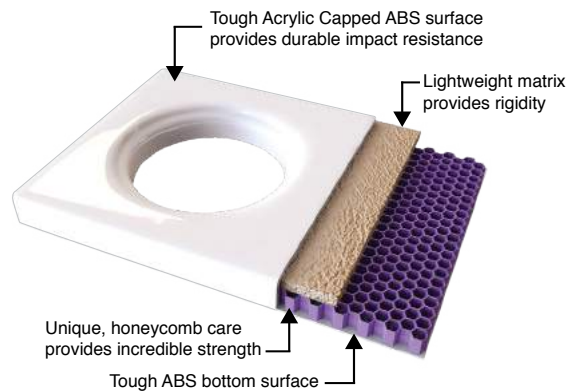

Wetroom Floor Formers

Floor Formers

WRFF90SQ	Wetroom Floor Former 900 x 900mm - 22mm Depth	€485
WRFF100SQ	Wetroom Floor Former 1000 x 1000mm - 22mm Depth	€485
WRFF140X90	Wetroom Floor Former 1400 x 900mm - 22mm Depth	€485
WRFF150X80	Wetroom Floor Former 1500 x 800mm - 22mm Depth	€485

Floor Former Wastes

Wetroom Floor Former Tile Floor Waste

WRFFWATI

€310

Wetroom Floor Former Vinyl Floor Waste

WRFFWAVI

€310