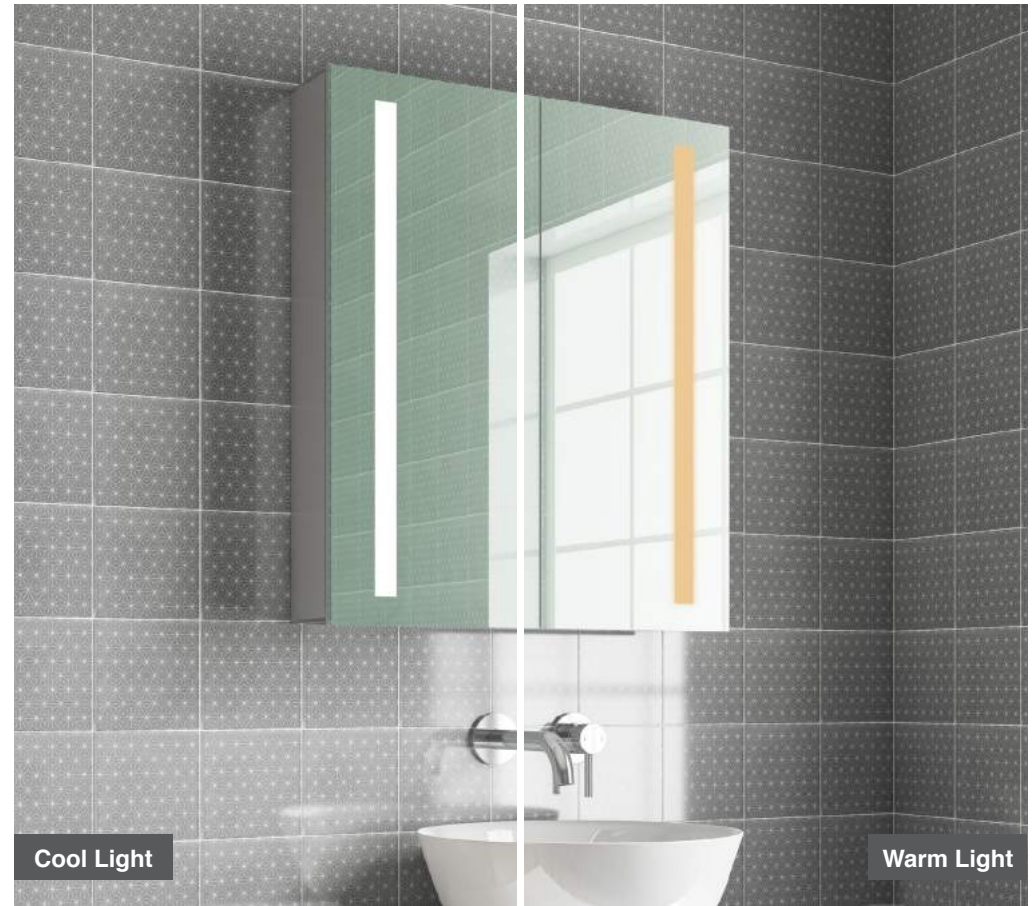

LED Mirror Cabinets

Annie 50

H 700 x W 500 x D 130mm

MLCAANN50

€517

Features

- LED Aluminium Mirror Cabinet
- Multi Functional Infrared Sensor Controls Light from Cool - Warm & Brightness with Memory Function
- Soft Close Hinge Door
- 2 Adjustable Shelves
- Charging Socket
- IP44