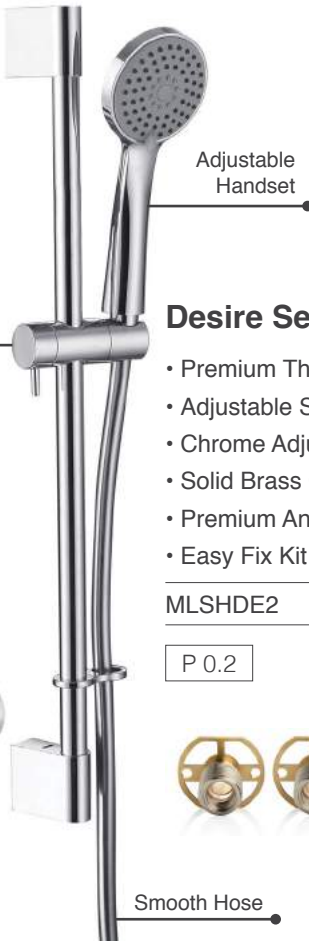

Desire Series

Adjustable Handset

Desire Series 1

- Thermostatic Exposed Valve
- Adjustable Sliding Rail Kit
- Chrome Adjustable Handset
- Standard Chrome Hose 1.5m
- Easy Fix Kit

MLSHDE1 €207

P 0.2

Includes Easy Fix Kit

Adjustable Handset

Brass Adjustable Handset Holder

Desire Series 2

- Premium Thermostatic Exposed Valve
- Adjustable Sliding Rail Kit
- Chrome Adjustable Handset
- Solid Brass Chrome Plated Handset Holder
- Premium Antibacterial PVC Shower Hose 1.5m
- Easy Fix Kit

MLSHDE2 €330

P 0.2

Includes Easy Fix Kit

Smooth Hose

Desire Series

Desire Series 3

- Cool Touch Thermostatic Exposed Valve
- Adjustable Riser Rail Kit
- 250mm Stainless Steel Slim Head
- Chrome Handset
- Solid Brass Chrome Plated Handset Holder
- Premium Antibacterial PVC Shower Hose 1.5m
- Easy Fix Kit

MLSHDE3

€611

P 1.0

Desire Series 4

- Cool Touch Thermostatic Exposed Valve
- Adjustable Riser Rail Kit
- 250mm Stainless Steel Slim Head
- Chrome Adjustable Handset
- Solid Brass Chrome Plated Handset Holder
- Premium Antibacterial PVC Shower Hose 1.5m
- Easy Fix Kit