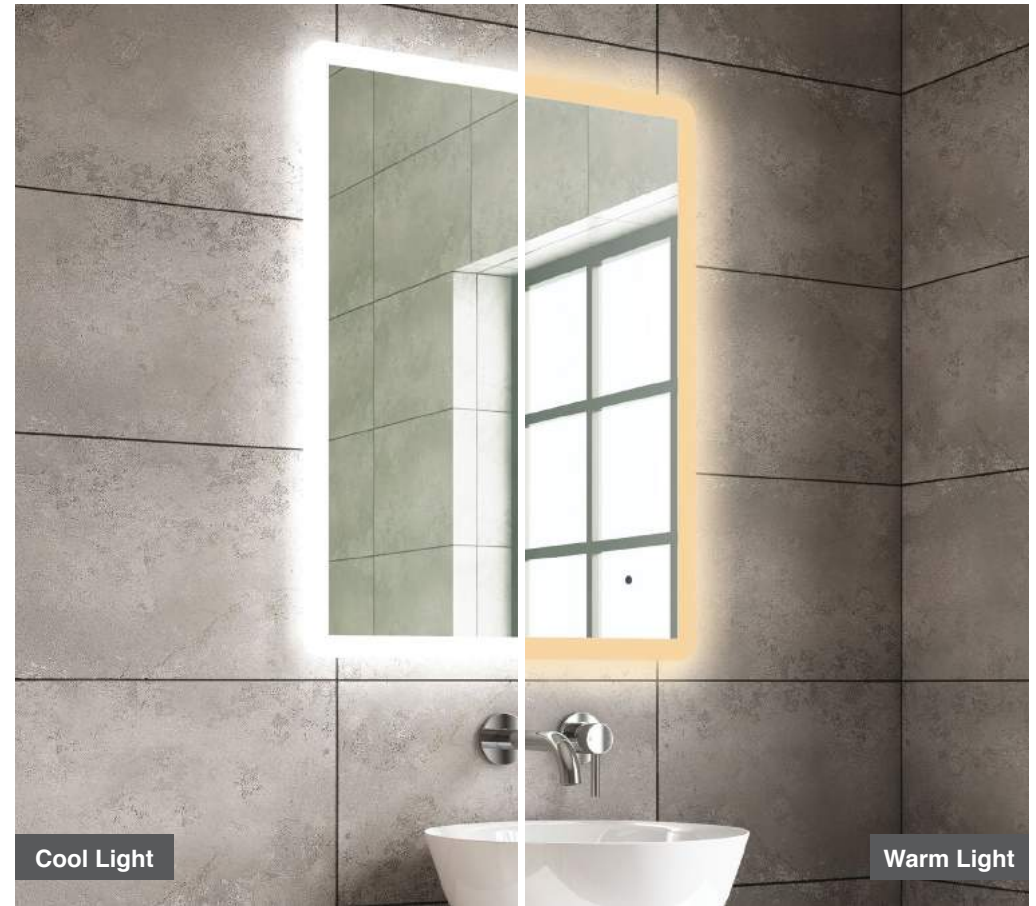

Cool Light

Warm Light

Lyle 50

H 700 x W 500 x D 30mm

MLMILYL50 €352

Features

- LED Slimline Mirror
- Multi Functional Contactless Sensor Controls Light from Cool - Warm & Brightness with Memory Function
- Ambient Lighting
- Landscape or Portrait
- Heated Demister Pad
- IP44

Lyle 60

H 800 x W 600 x D 30mm

MLMILYL60 €382

Features

- LED Slimline Mirror
- Multi Functional Contactless Sensor Controls Light from Cool - Warm & Brightness with Memory Function
- Ambient Lighting
- Landscape or Portrait
- Heated Demister Pad
- IP44