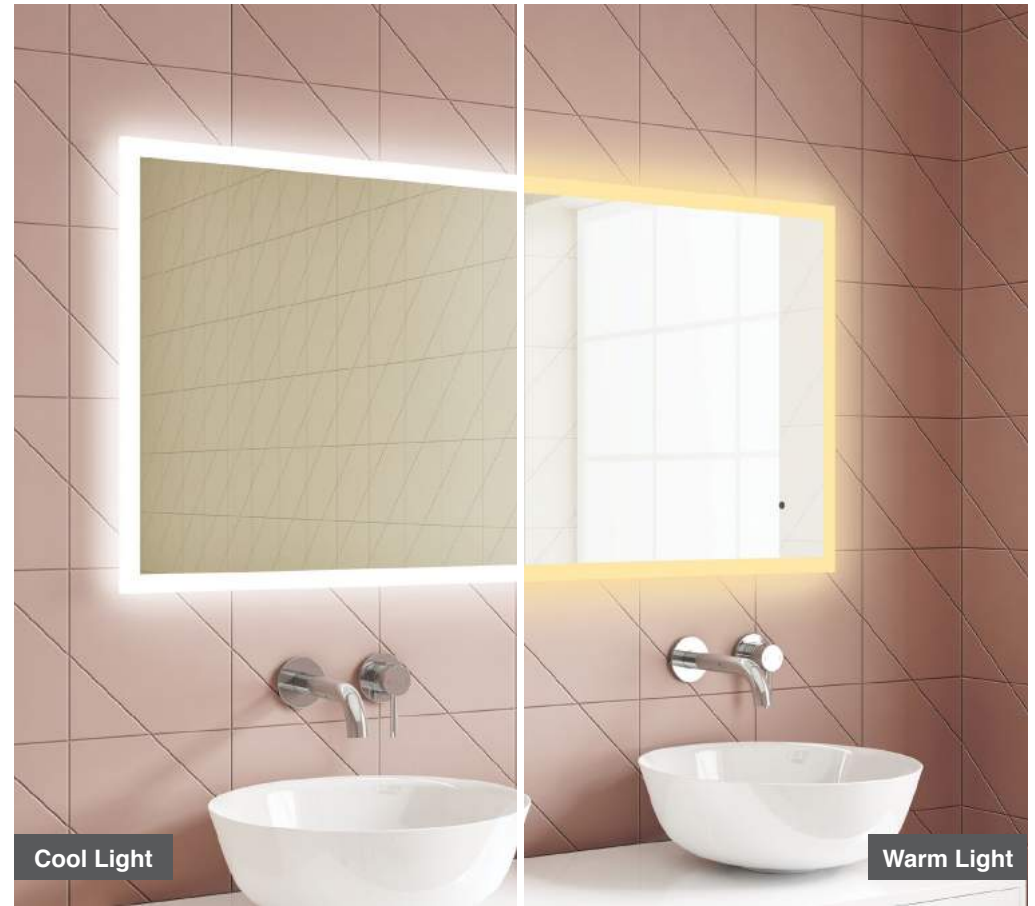

MLMIDAR60 €382

LED Mirrors

Darcy 100

H 600 x W 1000 x D 30mm

MLMIDAR100

€488

Features

- LED Slimline Mirror
- Multi Functional Contactless Sensor Controls Light from Cool - Warm & Brightness with Memory Function
- Ambient Lighting
- Landscape or Portrait
- Heated Demister Pad
- IP44