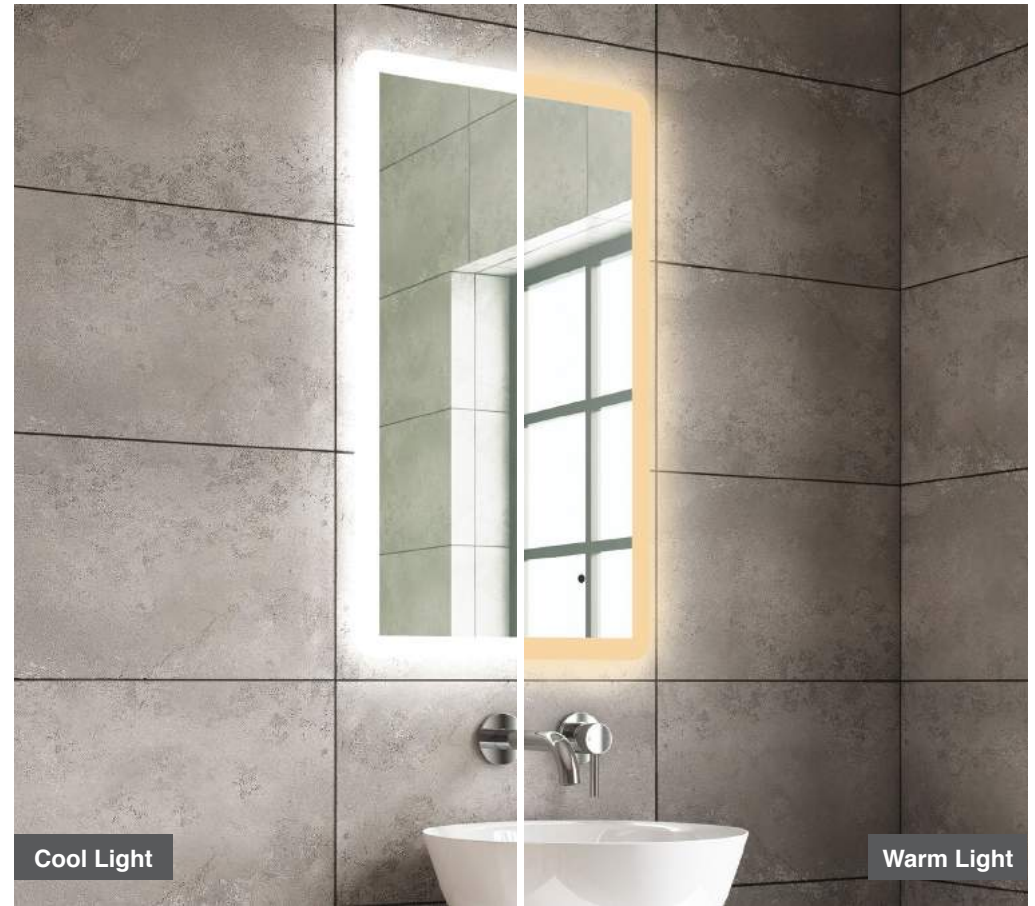

LED Mirrors

Dion 80

H 800 x W 800 x D 30mm

MLMIDIO80

€635

Features

- LED Slimline Mirror
- Multi Functional Contactless Sensor Controls Light from Cool - Warm & Brightness with Memory Function
- Ambient Lighting
- Heated Demister Pad
- Inset 3 x Magnifying Mirror
- IP44

Lyle 45

H 800 x W 450 x D 30mm

MLMILYL45

€352

Features

- LED Slimline Mirror
- Multi Functional Contactless Sensor Controls Light from Cool - Warm & Brightness with Memory Function
- Ambient Lighting
- Landscape or Portrait
- Heated Demister Pad
- IP44