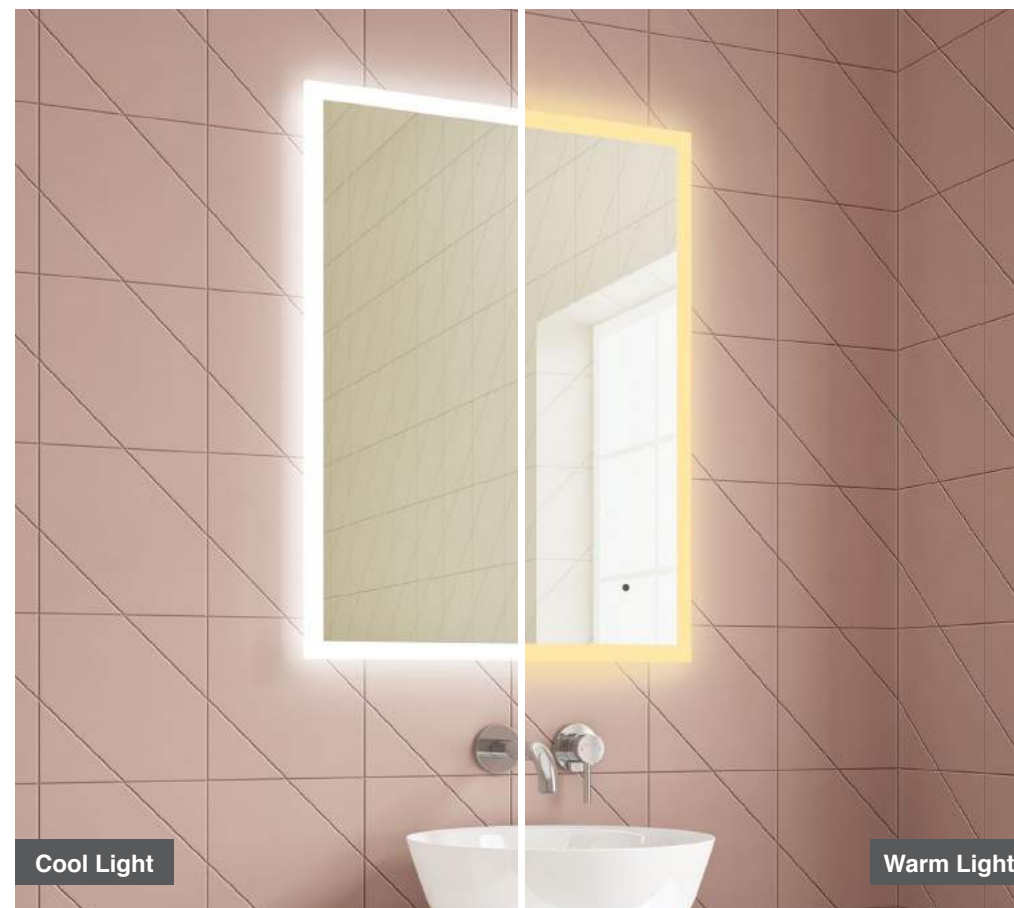

Darcy 60
H 800 x W 600 x D 30mm

Features

- LED Slimline Mirror
- Multi Functional Contactless Sensor Controls Light from Cool - Warm & Brightness with Memory Function
- Ambient Lighting
- Landscape or Portrait
- Heated Demister Pad
- IP44

MLMIDAR60 €382