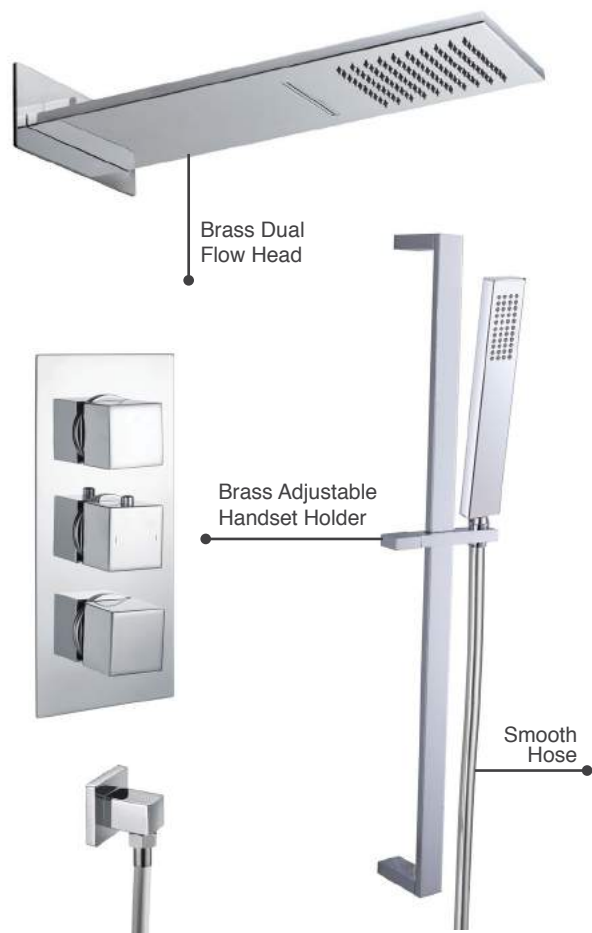

Desire Series

Shower Kit 18

- Desire Square Triple 3 Outlet Thermostatic Concealed Valve
- Desire Sliding Rail Kit 4
- Desire Brass Dual Flow Shower Head 2
- Desire Square Wall Outlet

SHOKIT18 €1,402

P 1.0

P Minimum bar pressure required to outlet