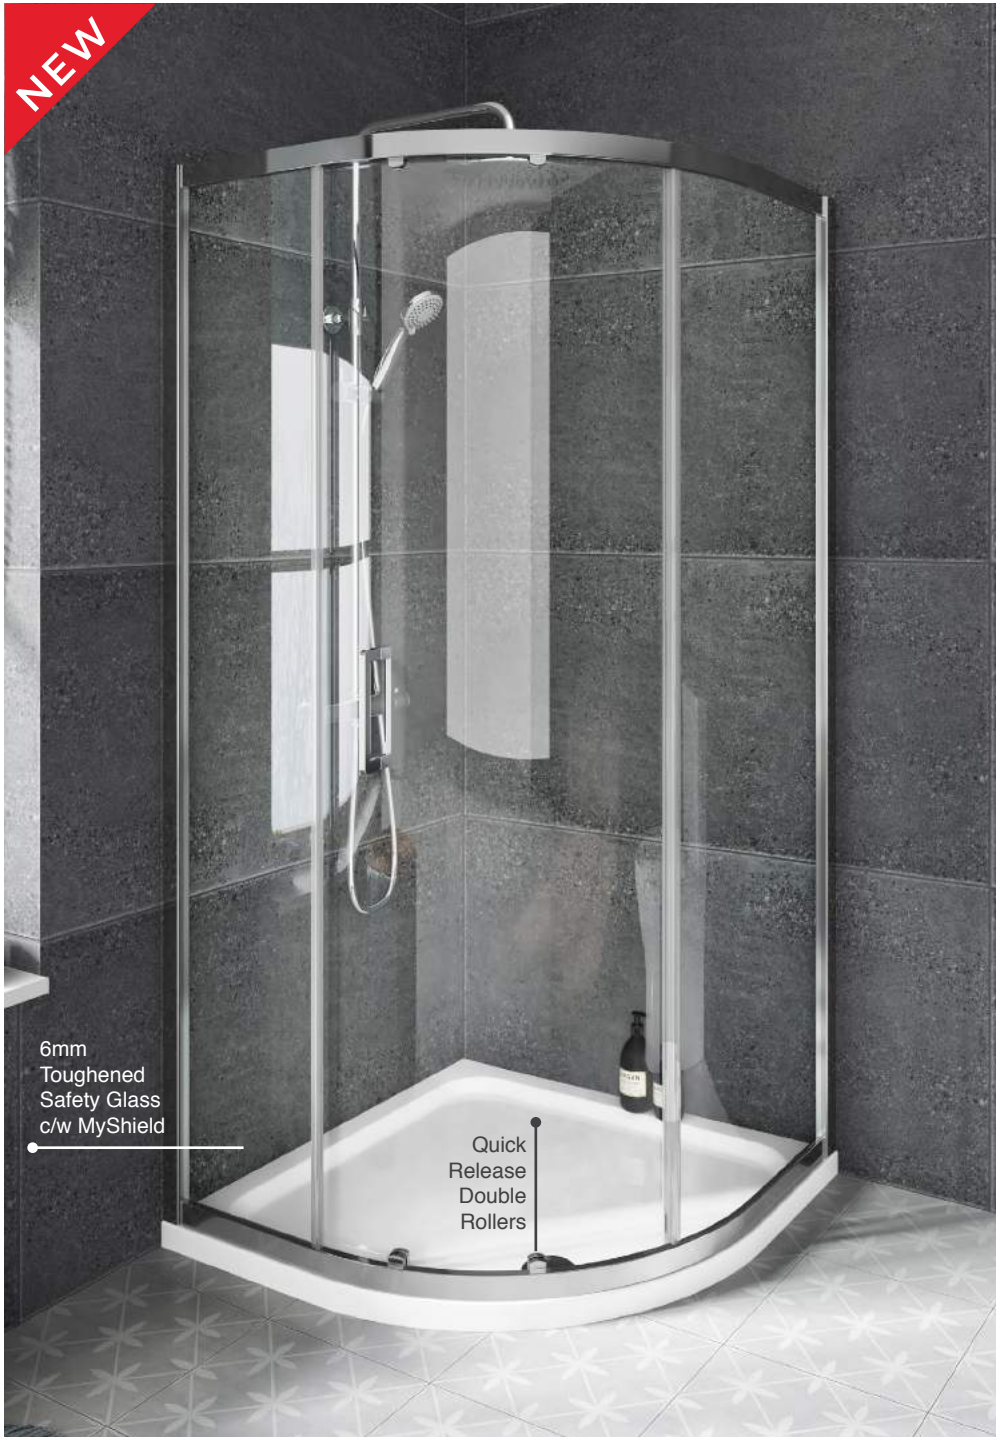

NEW

6mm
Toughened
Safety Glass
c/w MyShield

Quick
Release
Double
Rollers

Mina 6mm 1 Door Quadrant

Size (mm) - 900

Lifetime Guarantee (Subject to within Terms and Conditions)

- **6mm** Toughened Safety Glass to EN12150 and CE Approved
- MYSHIELD Easy Clean Glass and Chrome Profiles
- Easy Clean click out Rollers
- Reversible Door & Easy to Install
- 1900mm Height
- Extension Profile Available - Extra 40mm
- **Double Rollers Top & Bottom**

Code	Size (mm)	Adjustment (mm)	Width Access (mm)	Price
MI6QD901D	900	870-890	450	€601

If required a 40mm extension profile is available. Code MI6EX40 - €114

All shower doors, wetroom panels & bath screens feature MyShield Easy Clean Glass, this helps to prevent the build up of lime scale, dirt and soap allowing the glass to be easily cleaned.