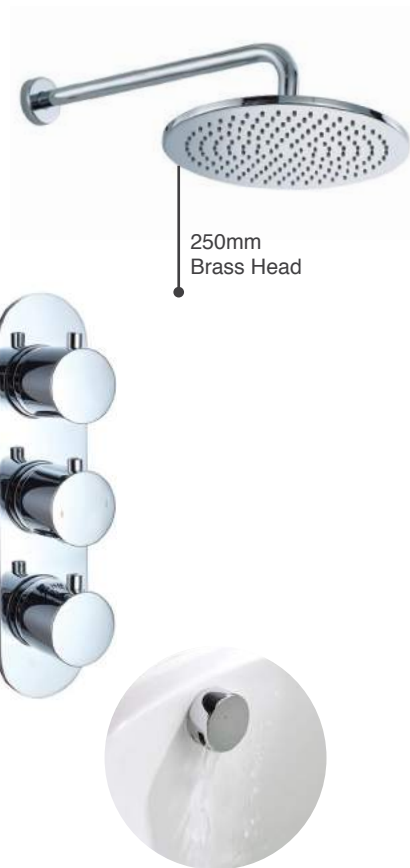

Bath Kit 1

- Desire **Slimline** Triple 2 Outlet Chrome Thermostatic Concealed Valve
- Round Overflow Bath Filler c/w Easy Clean Spring Waste
- Desire Round Shower Arm 300mm
- Desire Brass Shower Head 9 250mm

BATKIT1 €710

P 1.0