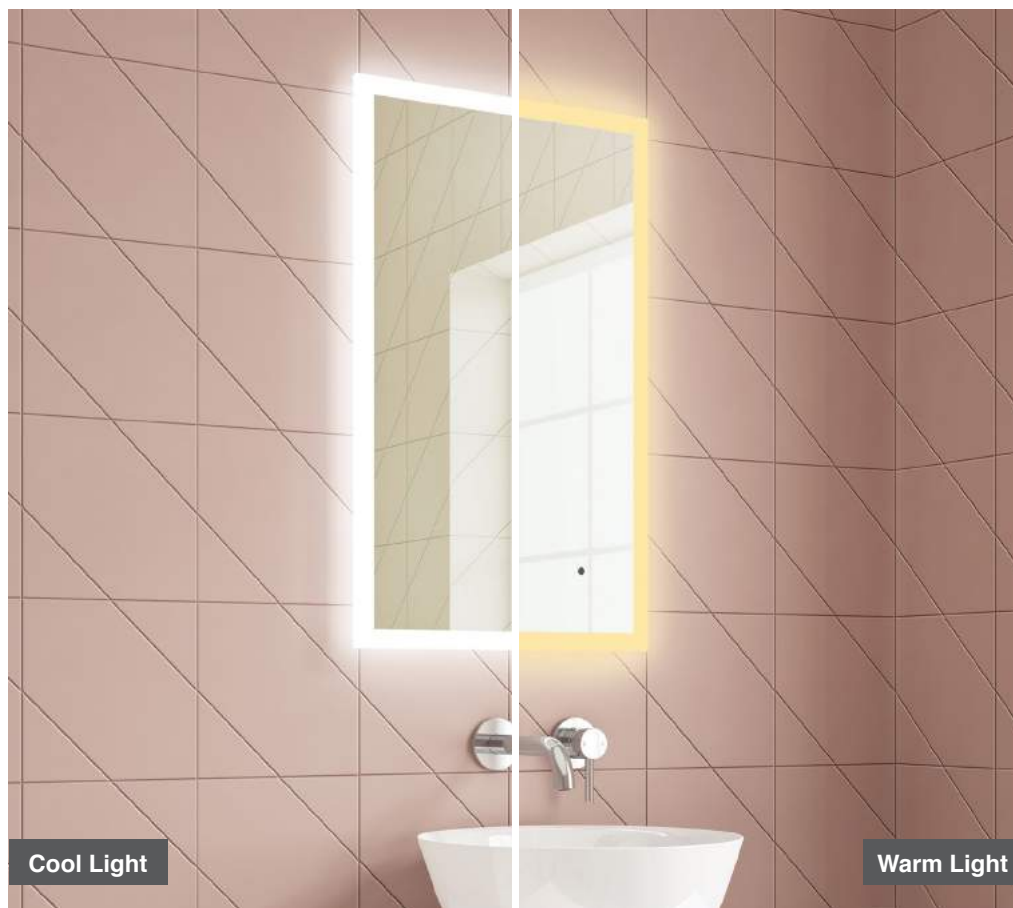

LED Mirrors

Darcy 45
H 750 x W 450 x D 30mm

Features

- LED Slimline Mirror
- Multi Functional Contactless Sensor Controls Light from Cool - Warm & Brightness with Memory Function
- Ambient Lighting
- Landscape or Portrait
- Heated Demister Pad
- IP44

MLMIDAR45 €352