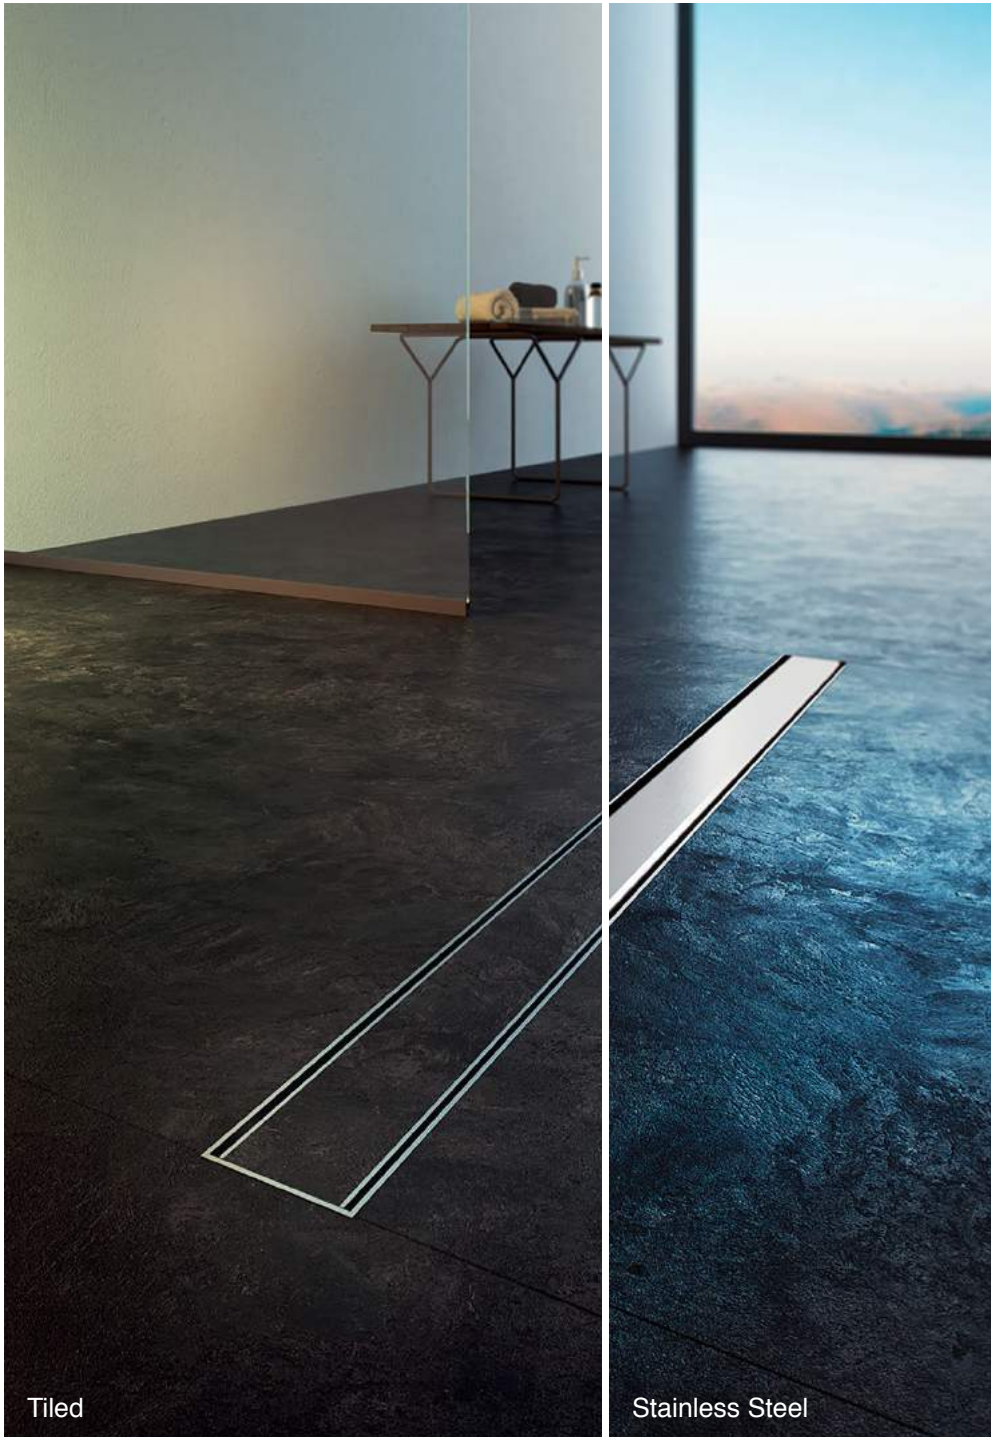

Tiled

Stainless Steel