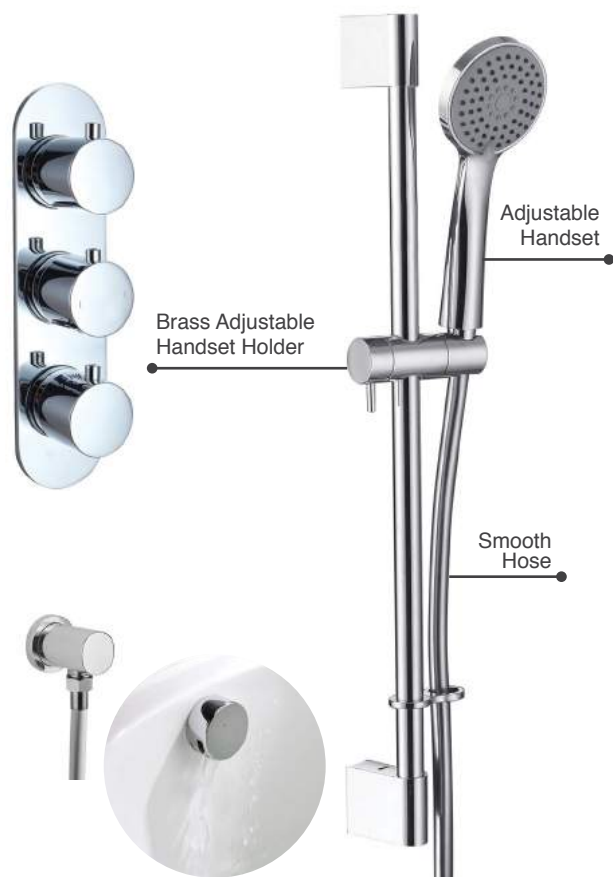

BATKIT4 €626

P 1.0

Bath Kit 5

- Desire **Slimline** Dual 2 Outlet Chrome Thermostatic Concealed Valve c/w Handset Holder, Head & Hose
- Bath Spout

BATKIT5 €596

P 1.0

Desire Series

Bath Kit 6