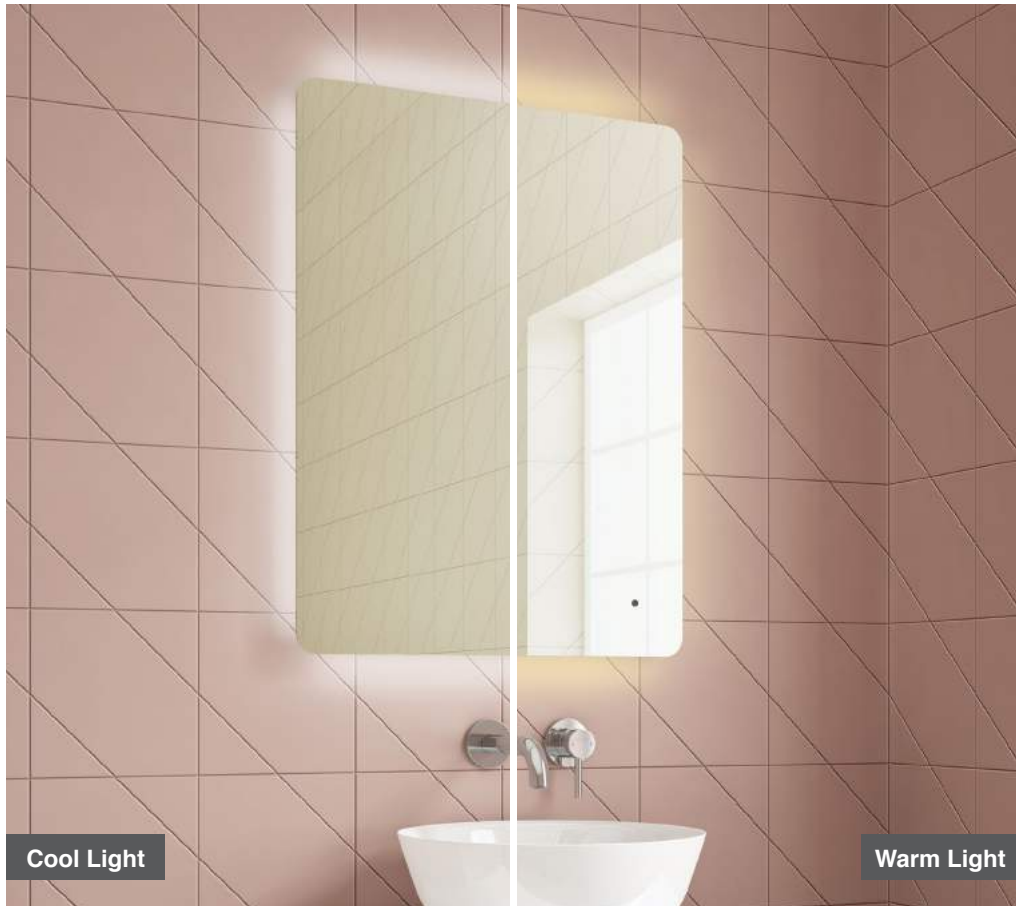

LED Mirrors

Alice 45

H 800 x W 450 x D 30mm

MLMIALI45 €323

Features

- LED Slimline Mirror
- Multi Functional Contactless Sensor Controls Light from Cool - Warm & Brightness with Memory Function
- Ambient Lighting
- Landscape or Portrait
- Heated Demister Pad
- IP44

Alice 50

H 700 x W 500 x D 30mm

MLMIALI50 €323

Features

- LED Slimline Mirror
- Multi Functional Contactless Sensor Controls Light from Cool - Warm & Brightness with Memory Function
- Ambient Lighting
- Landscape or Portrait
- Heated Demister Pad
- IP44

LED Mirrors

Alice 60

H 800 x W 600 x D 30mm

MLMIALI60

€352

Features

- LED Slimline Mirror
- Multi Functional Contactless Sensor Controls Light from Cool - Warm & Brightness with Memory Function
- Ambient Lighting
- Landscape or Portrait
- Heated Demister Pad
- IP44

Alice 120

H 600 x W 1200 x D 30mm

MLMIALI120

€529

Features

- LED Slimline Mirror
- Multi Functional Contactless Sensor Controls Light from Cool - Warm & Brightness with Memory Function
- Ambient Lighting
- Landscape or Portrait
- Heated Demister Pad
- IP44