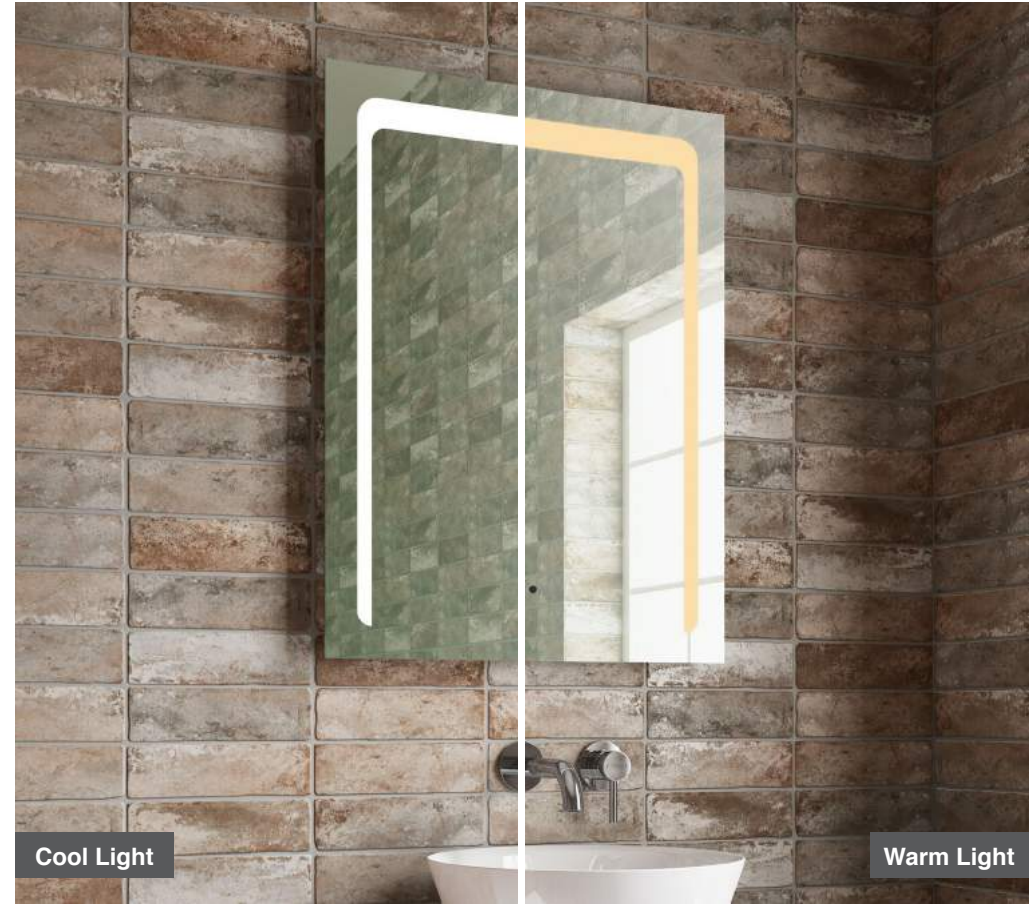

Lyle 120

H 600 x W 1200 x D 30mm

MLMILYL120

€635

Features

- LED Slimline Mirror
- Multi Functional Contactless Sensor Controls Light from Cool - Warm & Brightness with Memory Function
- Ambient Lighting
- Landscape or Portrait
- Heated Demister Pad
- IP44

LED Mirrors

Jade 50

H 700 x W 500 x D 50mm

MLMIJAD50 €352

Features

- LED Mirror
- Multi Functional Contactless Sensor Controls Light from Cool - Warm & Brightness with Memory Function
- Ambient Downlight
- Portrait
- Heated Demister Pad
- Charging Socket
- IP44

Jade 60

H 800 x W 600 x D 50mm

MLMIJAD60 €411

Features

- LED Mirror
- Multi Functional Contactless Sensor Controls Light from Cool - Warm & Brightness with Memory Function
- Ambient Downlight
- Portrait
- Heated Demister Pad
- Charging Socket
- IP44