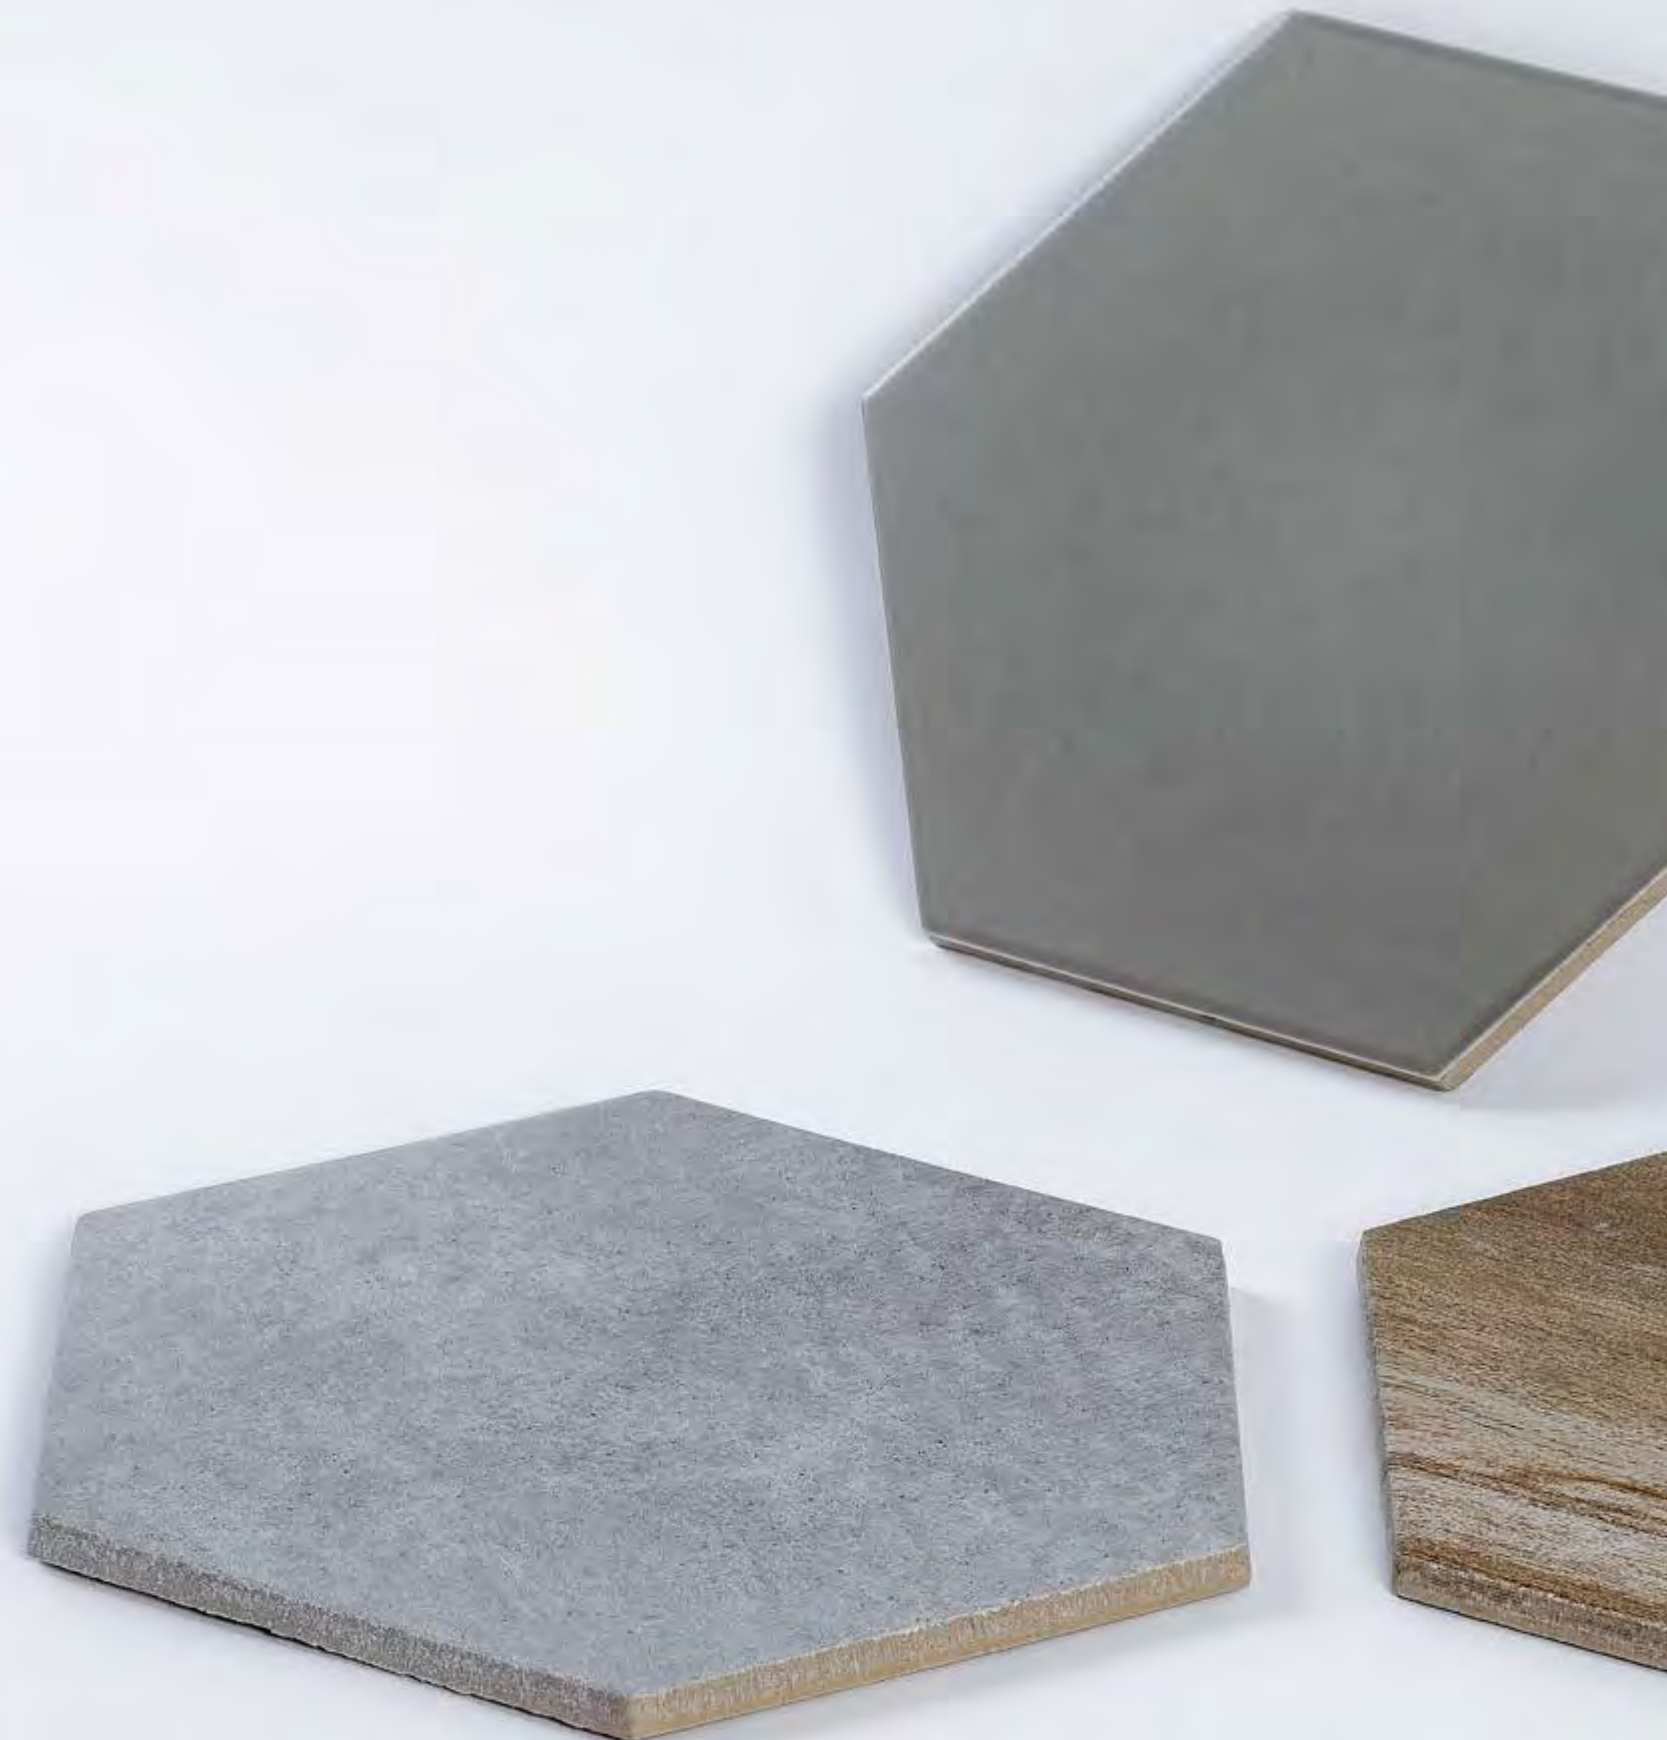

Es durante el modernismo cuando se actualiza este formato con iconos como la loseta Gaudí, creada por el arquitecto catalán en 1904, que actualmente recubre el paseo de Gracia de Barcelona. En este caso está realizada con cemento, ya que el hexágono también se convirtió en un formato muy popular en las baldosas hidráulicas.

Gaudí's floor tiles. *Picture: Canaan.*

Loseta Gaudí. *Imagen: Canaan.*

Hexagon

Enameled cotto

Glaze is an essential element for understanding contemporary ceramics. It gives ceramic greater technical performance, as it waterproofs the tile. It also gives it the special shine of ceramic tiles. Cotto, or enameled clay, is a traditional material that stands out for the irregularity of its surface with an attractive wavy finish that plays with shines and shadows. Baked clay lost importance when the production of tiles and porcelain became more advanced, since they improve technical properties and allow for new decorative effects and wider formats. However, the traditional finish connects with ceramic's roots thanks to its way of understanding the material.