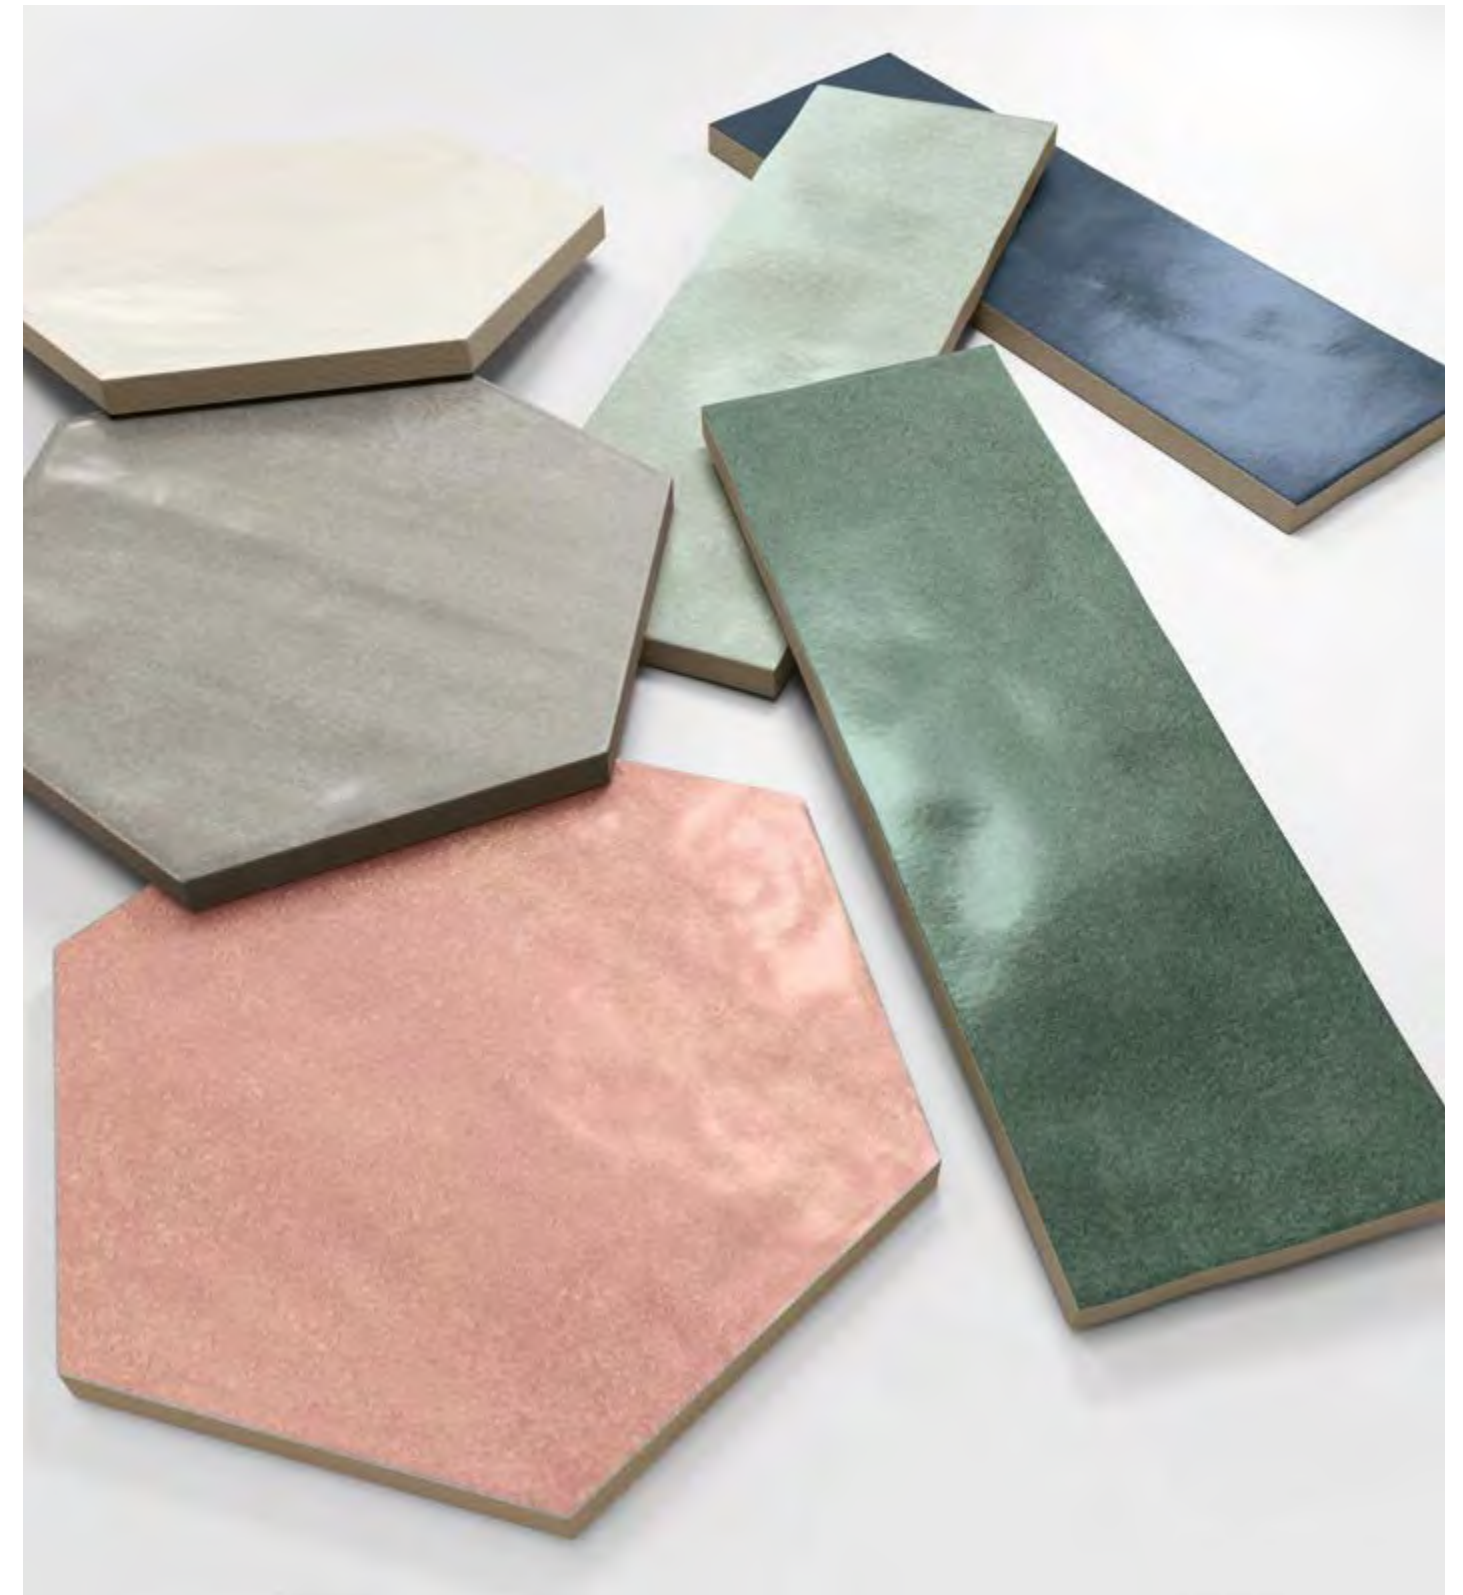

V4 SUBSTANTIAL VARIATION / VARIACION FUERTE

❄️ FROST PROOF / ANTIHIELO

🔄 GRAPHIC FACES / VARIACION DE DISEÑO
TOSCANA - 48 P.
TOSCANA COTTON - 35 P.
HEXA TOSCANA - 96 P.
HEXA TOSCANA COTTON - 88 P.
HEXA TOSCANA LAKE BLUE - 94 P.

Para más información técnica, especificaciones e imágenes visite nuestra web
El embalaje de los artículos está sujeto a variaciones, para obtener el dato exacto y actual se recomienda consultar la web.
For more technical information, specifications and images, visit our website
The packing of our items is subject to variations. To get the most accurate and updated information, we recommend to check the website.
Pour plus d'informations techniques, de spécifications et de visuels, visitez notre site web
L'emballage des articles est sujet à variation, pour obtenir les données exactes et actuelles il est recommandé de consulter notre site web.

Carmen

Toscana

Toscana is the fusion of urban sophistication with a classic and timeless relief. It is a proposal inspired by the industrial style that includes cement as a decorative element with a soft texture to dress living spaces that are warm and sophisticated.

Toscana es la fusión de la sofisticación urbana junto un relieve de forma clásica y atemporal. Se trata de una propuesta inspirada en el estilo industrial que incluye el cemento como elemento decorativo con una suave textura para vestir espacios habitables, cálidos y sofisticados.