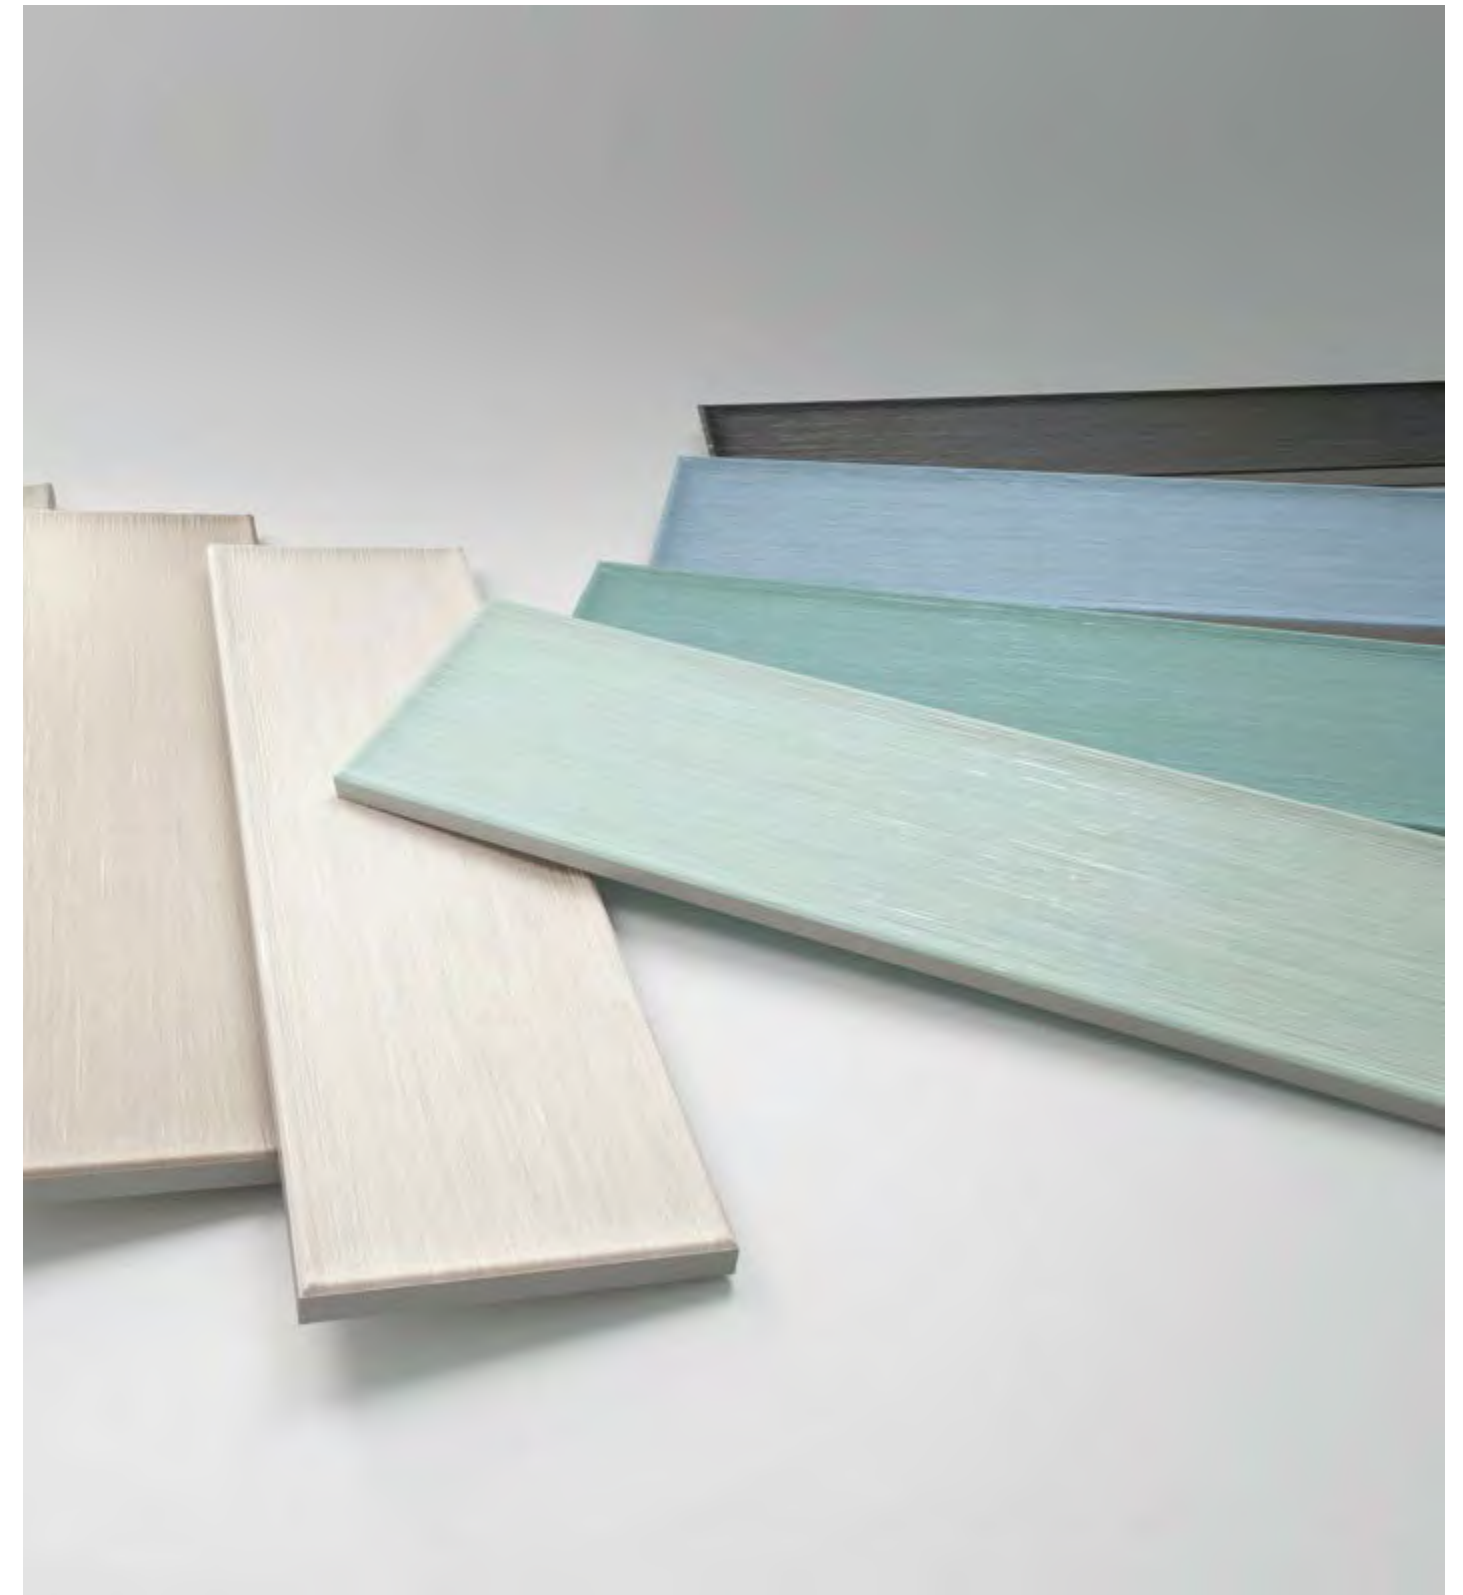

WHITE BODY / PASTA BLANCA
WALL TILE / REVESTIMIENTO

MATT / MATE
UNIFORM APPEARANCE / ASPECTO UNIFORME

GRAPHIC FACES / VARIACIÓN DE DISEÑO:
10 P.

Para más información técnica, especificaciones e imágenes visite nuestra web
El embalaje de los artículos está sujeto a variaciones, para obtener el dato exacto y actual se recomienda consultar la web.
For more technical information, specifications and images, visit our website
The packing of our items is subject to variations. To get the most accurate and updated information, we recommend to check the website.
Pour plus d'informations techniques, de spécifications et de visuels, visitez notre site web
L'emballage des articles est sujet à variation, pour obtenir les données exactes et actuelles il est recommandé de consulter notre site web.

If you find the walls of your kitchen or bathroom boring and dull, it's time to decorate them with another look. Let yourself be carried away by the imagination, good taste and ideas that we bring you with Roxy, a collection inspired by the latest trends in wallpaper with the most cute format of Carmen.

Si las paredes de tu cocina o del cuarto de baño te resultan aburridas y sosas, es el momento de decorarlas con otro aire. Déjate llevar por la imaginación, el buen gusto y las ideas que te traemos con Roxy, una colección inspirada en las últimas tendencias de papeles pintados con el formato más coqueto de Carmen.