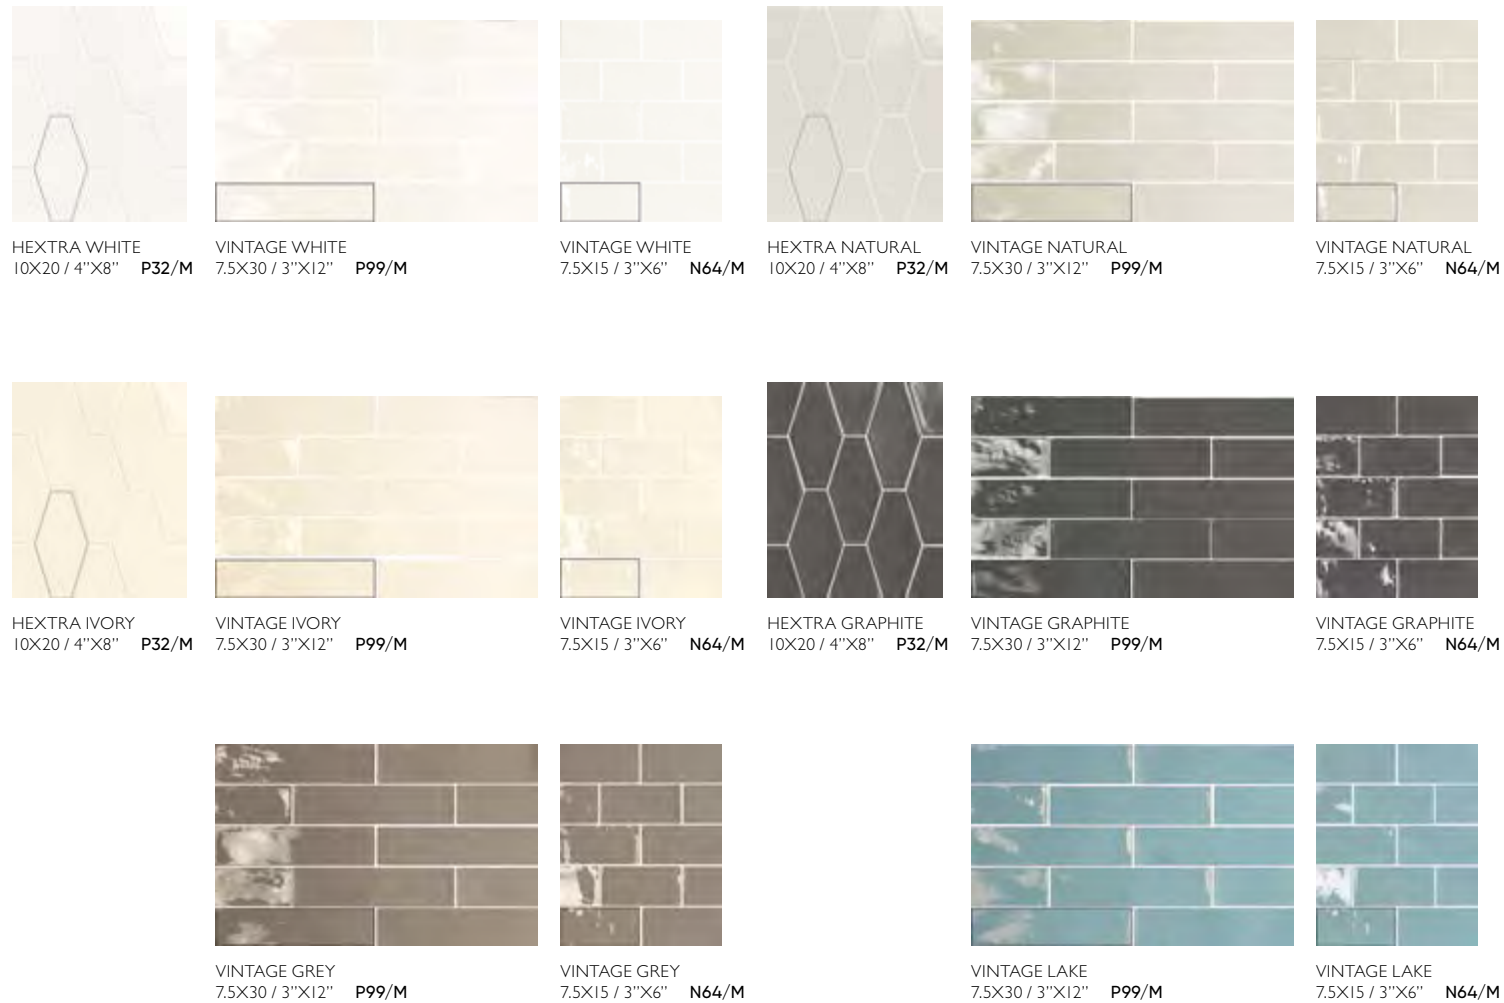

Vintage

Inspiration · Inspiración

Enameled cotto · Cotto esmaltado Brick · Brick Hexagon · Hexágono Monochrome · Monocolor

Sizes · Formatos

7,5x30 cm · 3"x12" 10x20 cm · 4"x8" 7,5x15 cm · 3"x6"