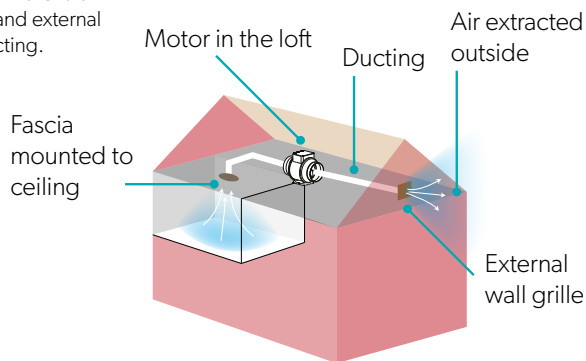

IPX4 rated

*Replacement lamps available from HIB

The inline motor is remotely sited within the loft space and is connected to the fascia and external wall grille by the supplied flexible ducting.

Scan for videos and further information about our **Cyclone** ceiling fans.