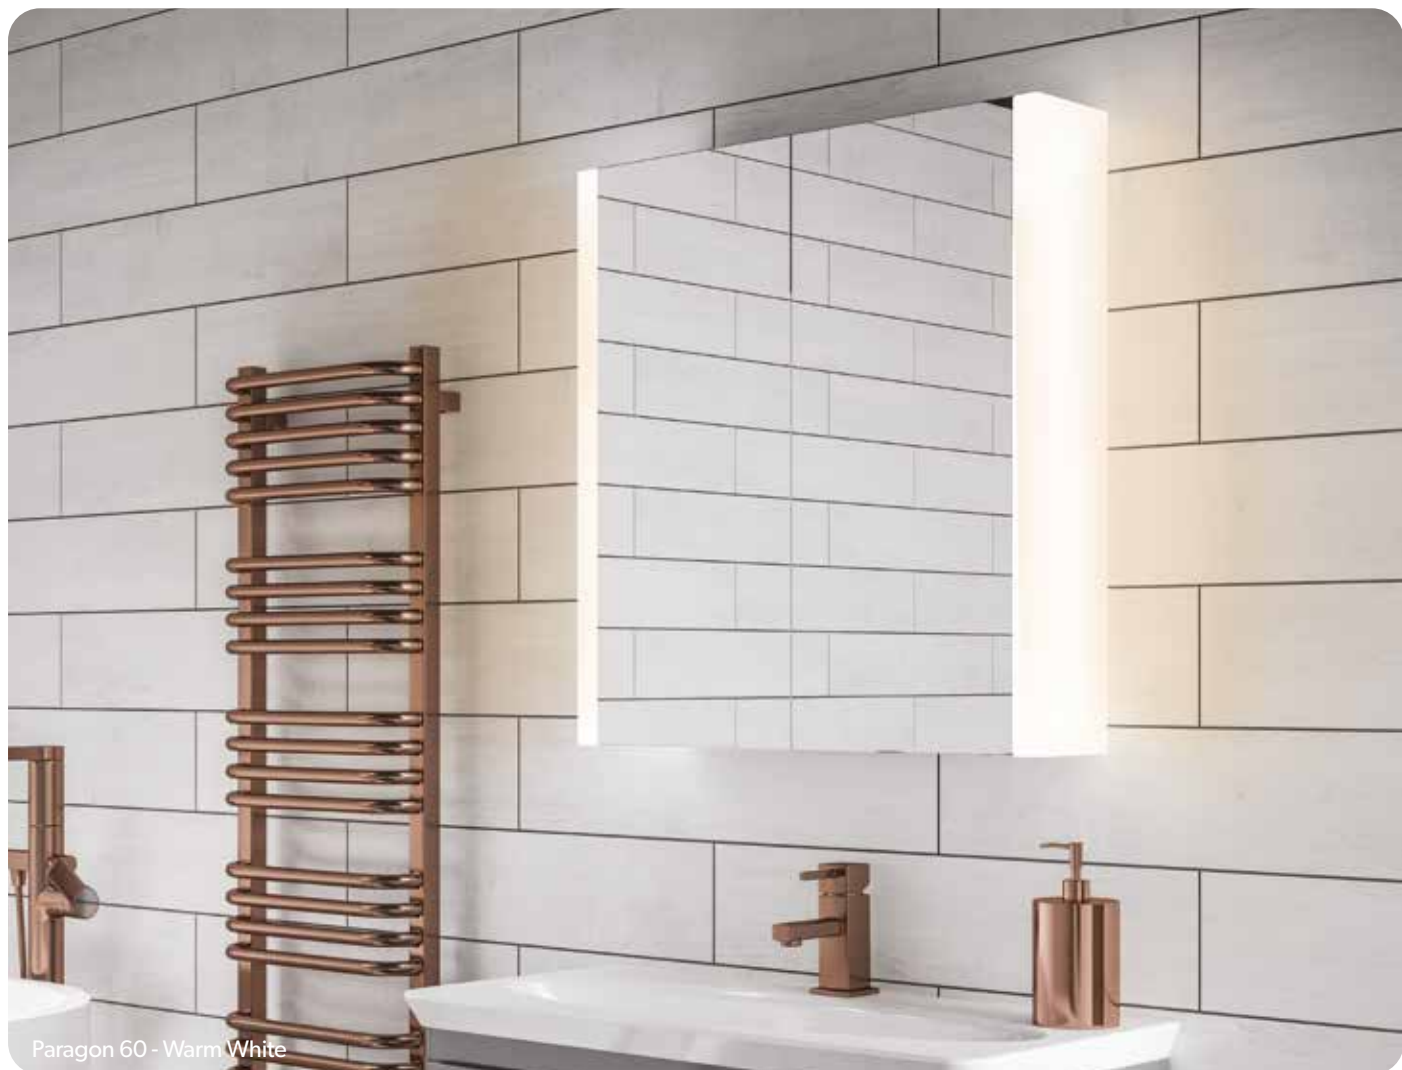

Edge 50
3 Shelves
49400
50 x 70 x 14cm

€906

Edge 60
3 Shelves
49500
60 x 70 x 14cm

€988

Edge 80
3 Shelves
49600
80 x 70 x 14cm

€1105

Edge 120
6 Shelves
49700
120 x 70 x 14cm

€1401

Edge is functional too, with built-in charging points and a heated pad to help reduce condensation. Soft-close hinges ensure your doors close gently and quietly every time.

Paragon 60 - Warm White

Key features