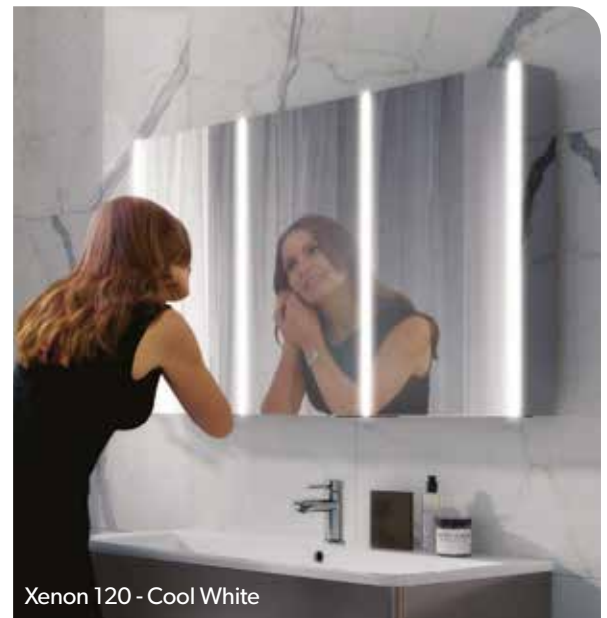

CABINETS

Key features

- Colour temperature changing ambient illumination
- 2 pin integrated charging socket
- USB charging sockets
- Double-sided mirrored door(s)
- Soft-close hinges
- Mirrored sides
- Touch free operation*

Scan for videos and further information about our Xenon cabinet range.

XENON

Xenon's sleek, mirrored exterior is complemented by vertical strips of LED colour temperature changing light. This allows you to set the mood, with cool or warm white illumination. Inside the cabinet you will find plenty of storage space and conveniently located charging points for your electric razors and toothbrushes. The cabinet is available as a single, double or triple-door unit — so there's an option for any size of bathroom.