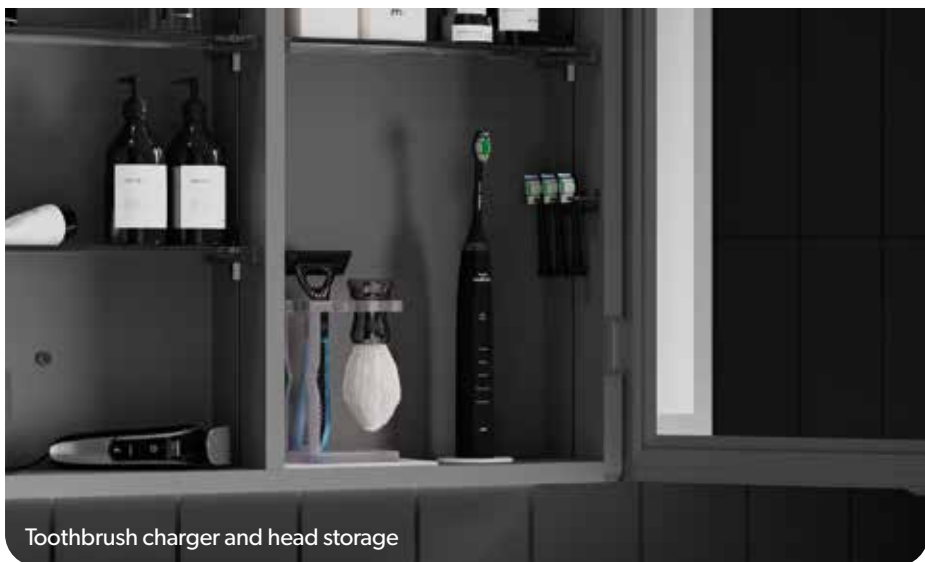

Isoe 80 - Cool White

Toothbrush charger and head storage

Scan for videos and further information about our Isoe cabinet range.