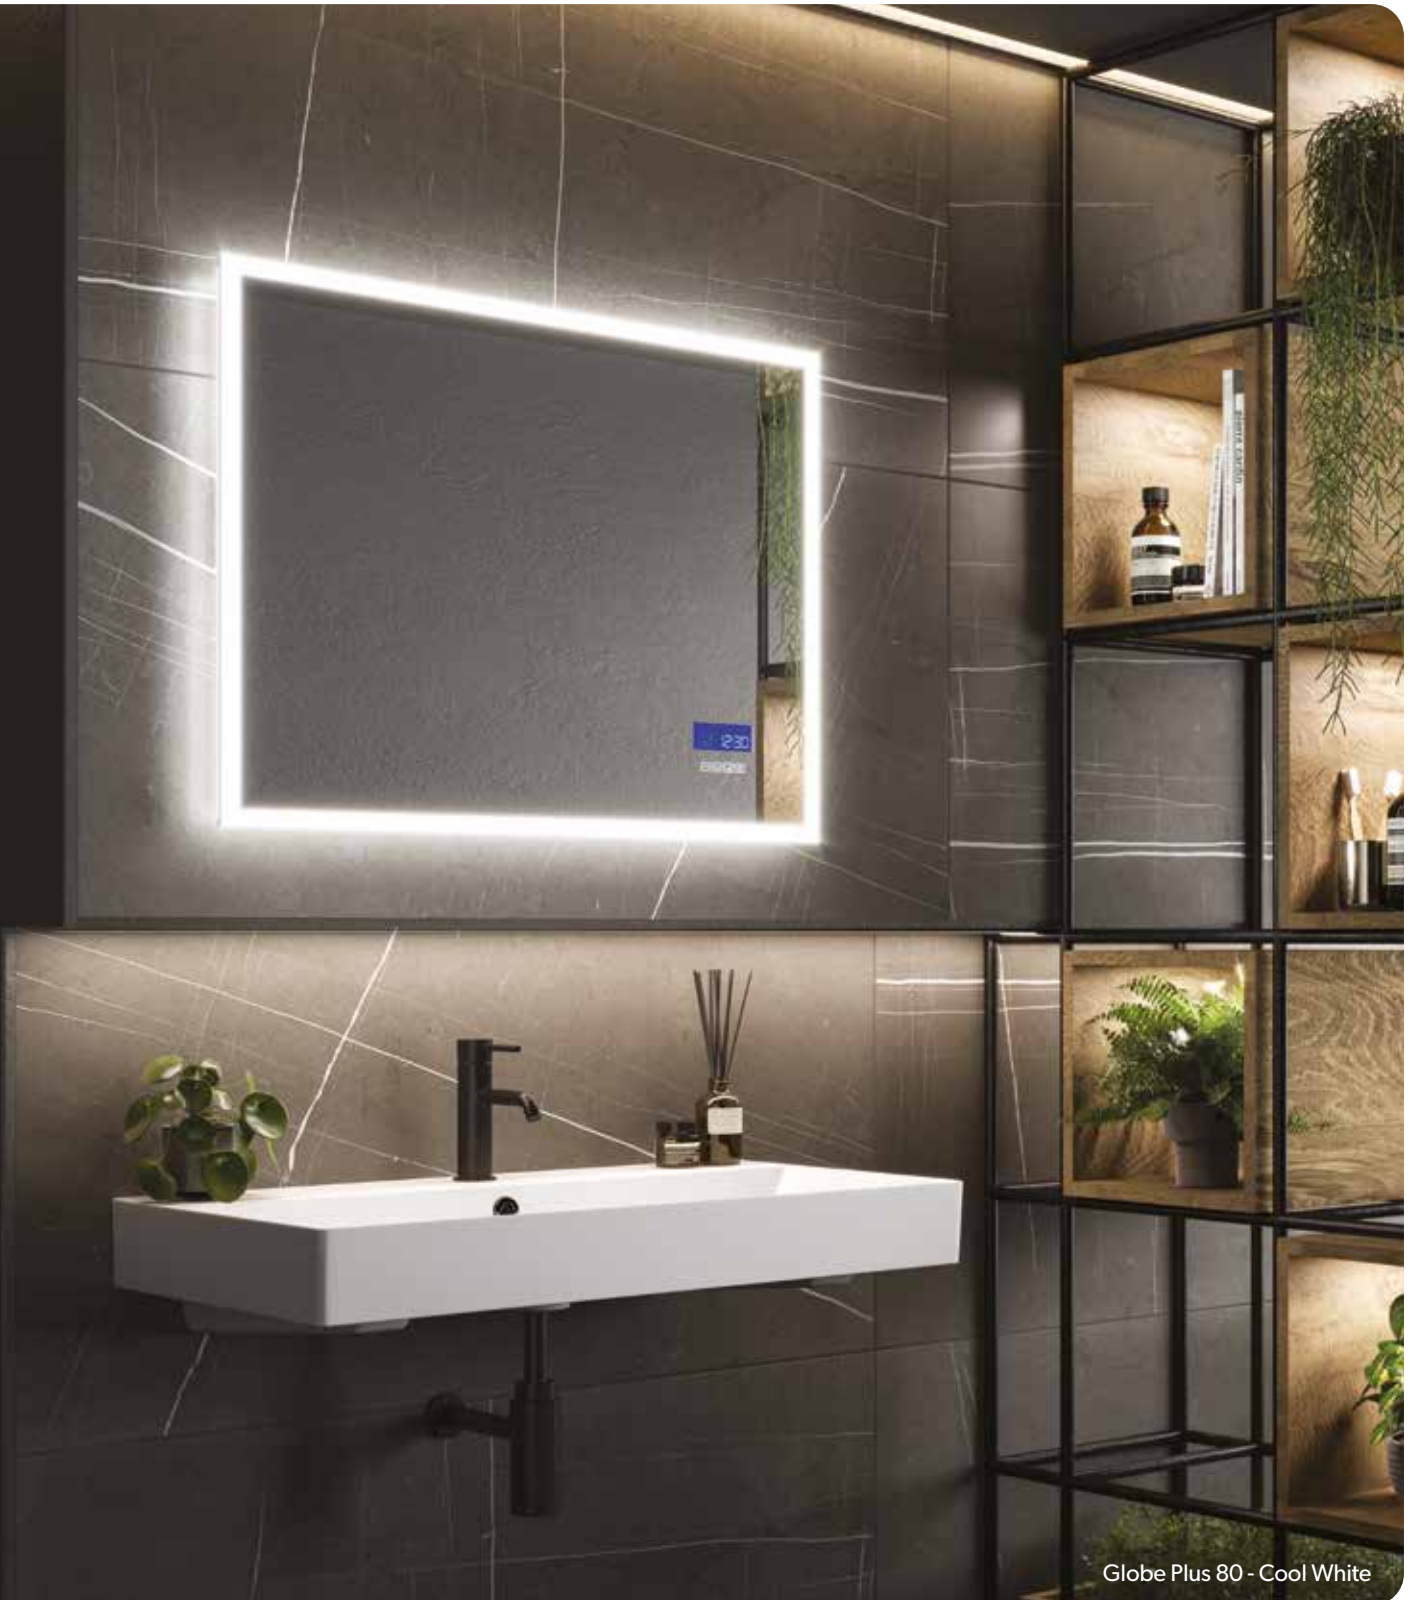

Globe 120 - Warm White

GLOBE

Globe opens up a whole new world of style, in any size of bathroom. If you have a large space, consider landscape positioning. For more compact bathrooms, use it vertically to create a sense of airiness and light. A sensor-activated perimeter of ambient lighting adds a final finishing touch.

Key features

- Colour temperature changing
- LED illumination
- Heated pad
- Can be hung landscape or portrait
- Touch free operation*

MIRRORS

Globe 45 €517
78400000
80 x 45 x 4.5cm

Globe 50 €497
78500000
70 x 50 x 4.5cm

Globe 60 €540
78600000
60 x 80 x 4.5cm

Globe 90 €577
78610000
60 x 90 x 4.5cm

Globe 120 €749
78700000
60 x 120 x 4.5cm

Globe 140 €792
78710000
60 x 140 x 4.5cm

Scan for videos and further information about our **Globe** mirror range.

Globe 45 - Cool White

Globe Plus 80 - Cool White

GLOBE PLUS

Take your bathroom tech to the next level with **Globe Plus**. The next generation of our highly popular **Globe** mirror incorporates a host of intuitive features to help create a bespoke bathroom experience. Colour temperature changing LED illumination helps you set the mood. Connect your phone via Bluetooth® to enjoy your favourite podcast or playlist through two integrated speakers. And keep an eye on the time and temperature via a discreet digital display. The mirror also features a 2-pin charging socket for your bathroom essentials and an internal heated pad to help reduce condensation.