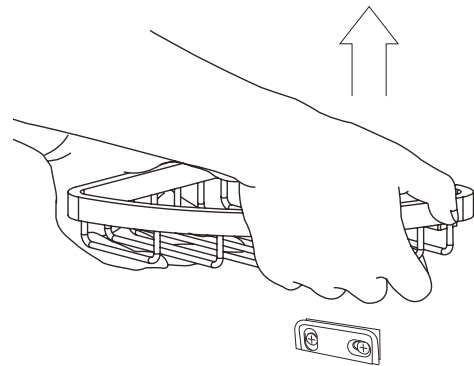

Easy Lift Shower Baskets

A style all-rounder, Easy Lift is just as at home in an industrial interior as it is a timeless traditional setting. The specially designed secure fixing allows these baskets to be easily removed and reattached, for a comprehensive clean in moments. Available in classic Chrome or Matt Black.

Available in: ● Chrome ● Black

EASY LIFT