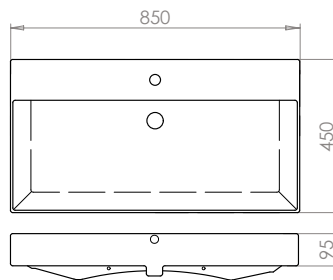

# WALL MOUNTED BASINS

Vanya 60cm Ceramic Basin

60cm W60 x H9.5 x D45cm

N16WB60CER

€304

Vanya 85cm Ceramic Basin

85cm W85 x H9.5 x D45cm

N16WB85CER