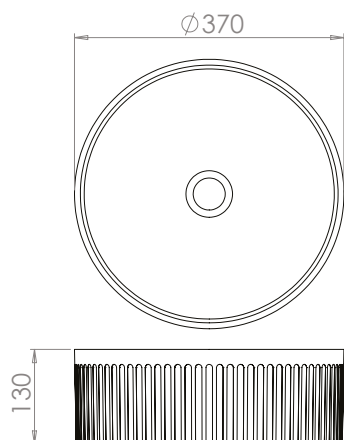

# CLEO ceramic vessel basins

All Cleo Basins have no overflow (requires free-flowing waste - page 66).

Cleo Round Ø37cm  
W37 x H13 x D37cm

NOWTB37CLR

€272

Cleo Pill 49cm  
W49 x H13 x D31cm

NOWTB49CLP

€307