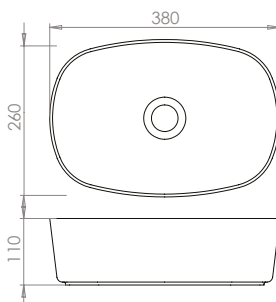

€344

Terra Beige Clay 38cm  
W38 x H11 x D26cm  
N21WTBC38BCL

€294

Terra Beige Clay 45cm  
W45 x H11 x D30cm  
N21WTBC45BCL

€344