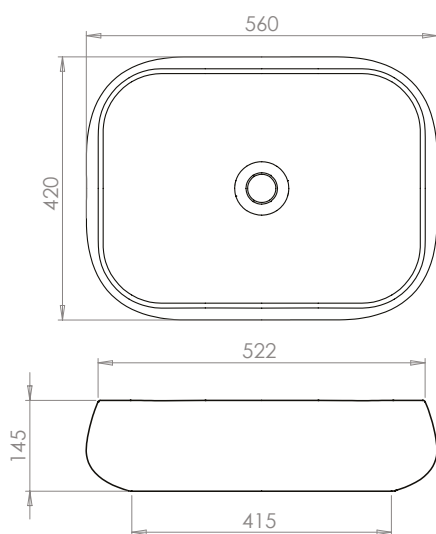

# OPIA

ceramic vessel basins

**Opia** offers a deep, stylish bowl shape ideal for a range of bathrooms. **Opia** is available in three sizes 32cm, 45cm and 56cm.

# OPIA ceramic vessel basins

All Opia Basins have no overflow (requires free-flowing waste - page 66).

Opia Ø32cm  
W32 x H16 x D32cm  
NOWTB32OPI

€245

Opia 45cm wide  
W45 x H14.5 x D40cm  
NOWTB45OPI

€270

Opia 56cm wide  
W56 x H14.5 x D42cm  
NOWTB56OPI

€307

# HARLEY

ceramic vessel basins

HiB's **Harley** range offers simple elegance, rectangular style and practicality. Available in three different widths, 42cm, 50cm and 75cm, the Harley range is the perfect vessel basin for any bathroom. All **Harley** vessel basins have no overflow and require a free-flowing waste.