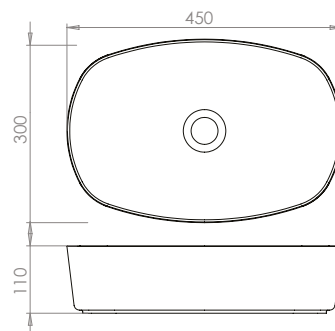

€344

Terra Beige Clay 38cm  
W38 x H11 x D26cm  
N21WTBC38BCL

€294

Terra Beige Clay 45cm  
W45 x H11 x D30cm  
N21WTBC45BCL

€344