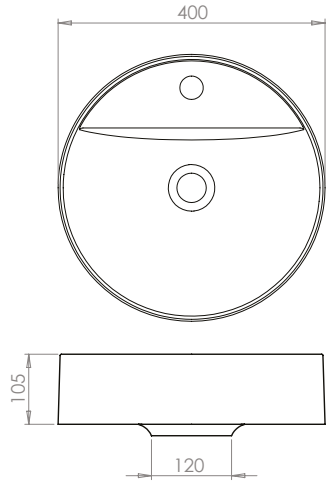

DEXTER

mineral marble vessel basins

Dexter Round Ø40cm
W40 x H10.5 x D40cm

NOWTB40DEX

€319