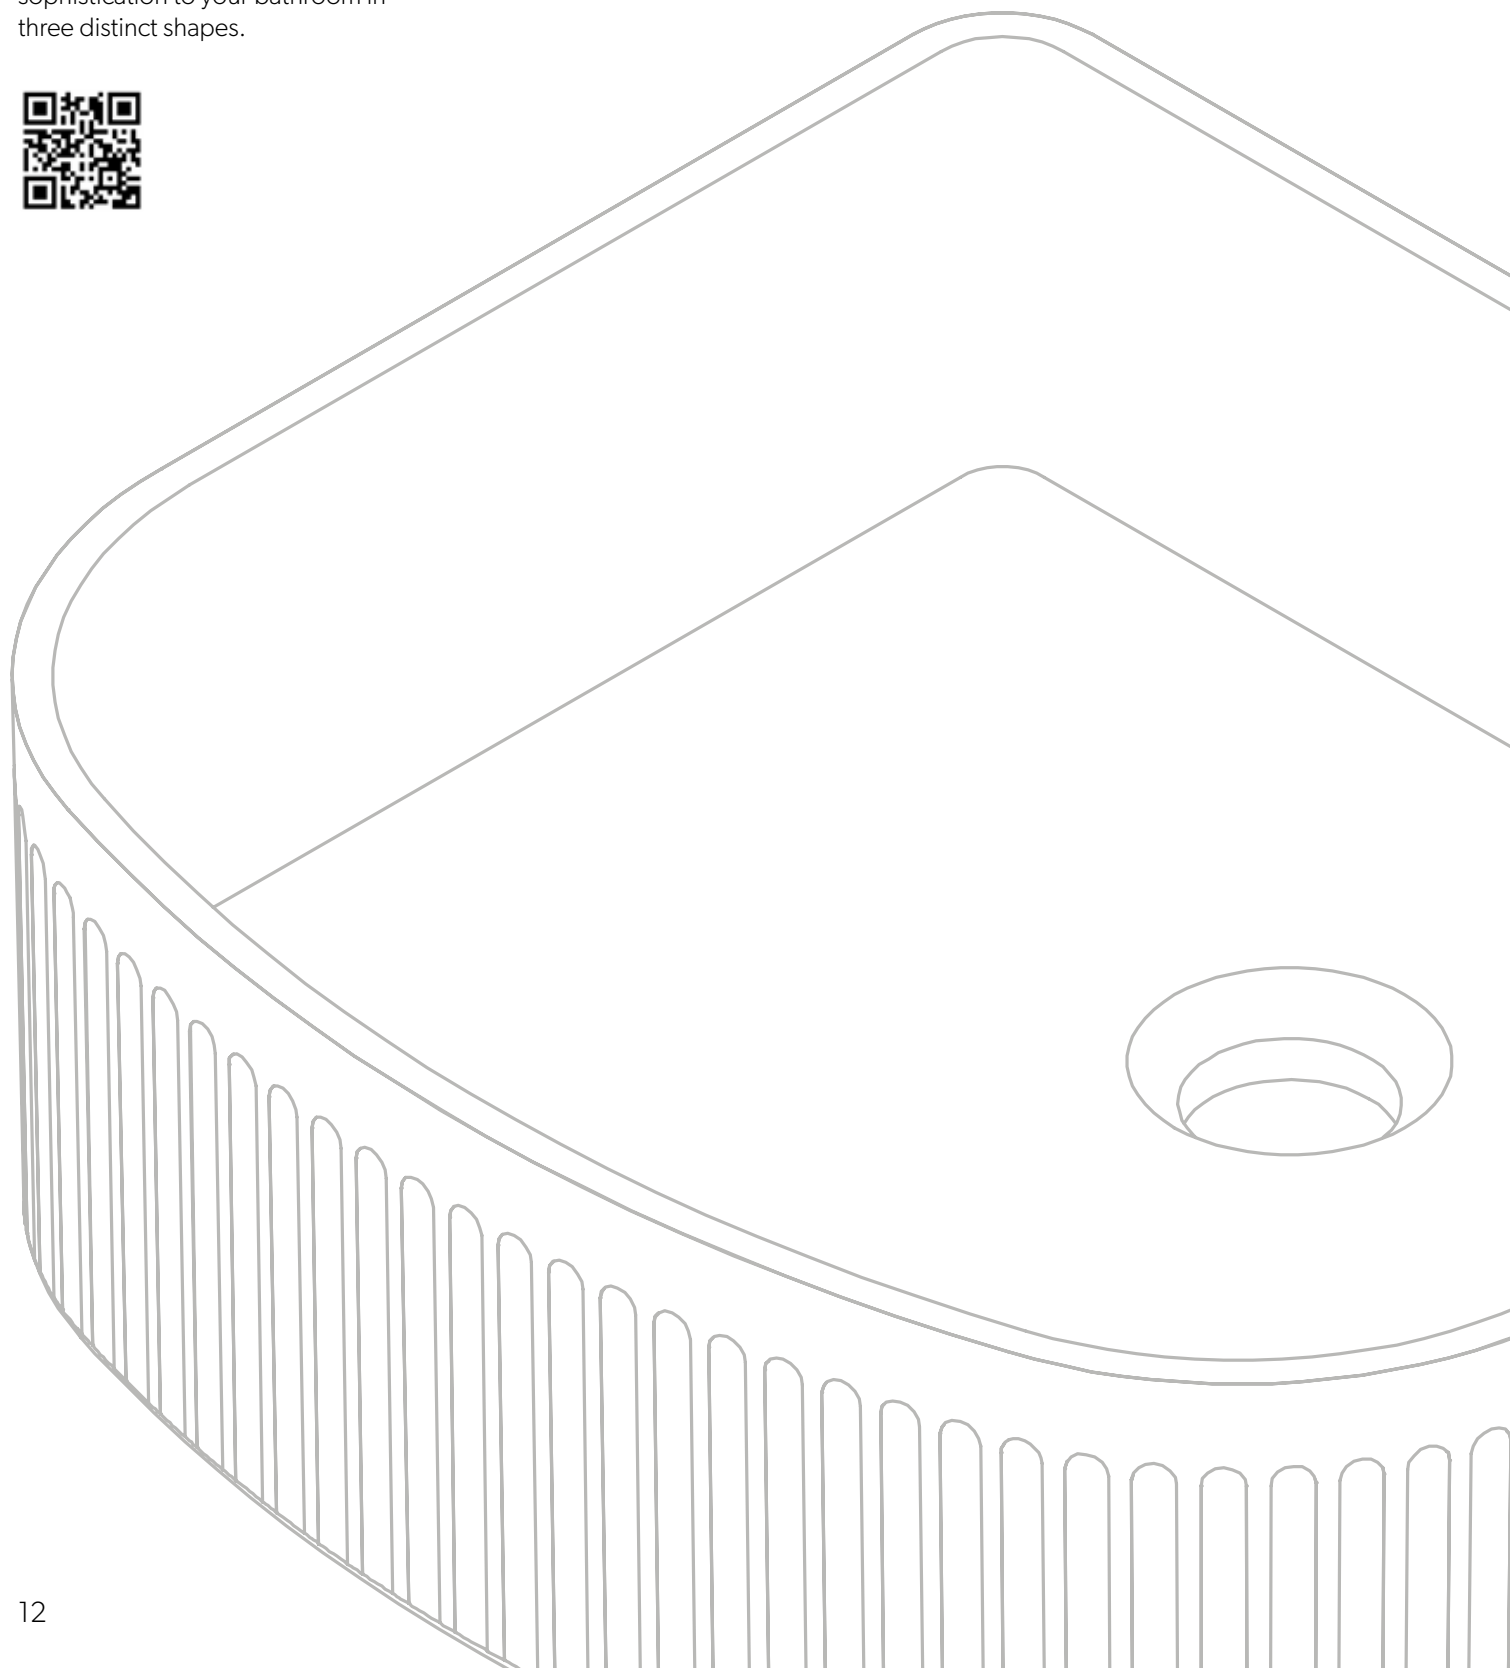

## Key features

Stunning fluted design in three shapes Round, Pill and Arch.

White ceramic basin.

Cleo has no overflow and requires a free-flowing waste.