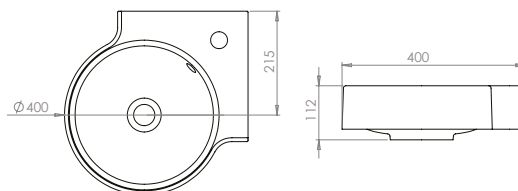

Cerys 40cm Corner Basin

Mineral Marble

W40 x H9 x D40cm

NOCB40MMB

€245