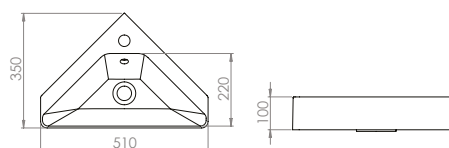

Heaton 50cm Corner Basin

Mineral Marble

W51 x H10 x D35cm

N24WBCRN

€245