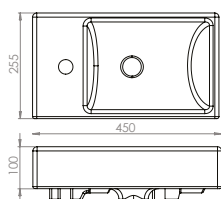

Finley Cloakroom Basin*

Left Hand Tap Hole

45cm W45 x H10 x D25.5cm

N19CLB45LHTH

€186

*No overflow
(requires free-flowing waste - page 66)