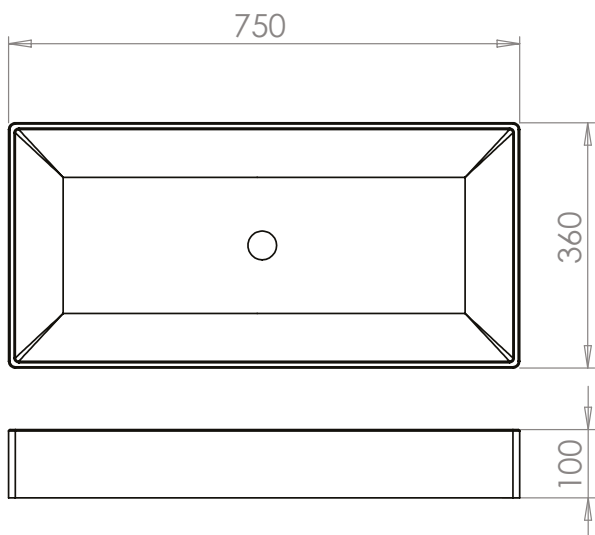

Harley 75cm wide
W75 x H10 x D36
NOWTB75REC

€463