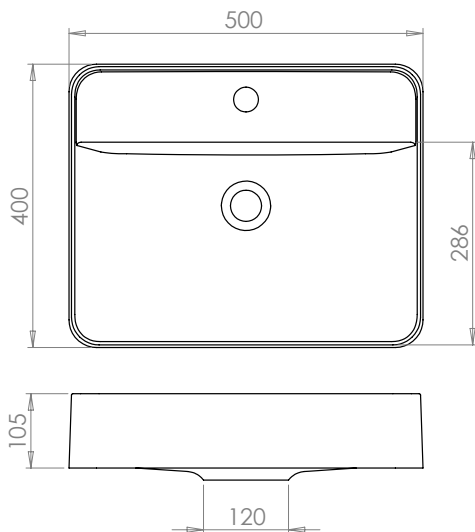

# DEXTER

mineral marble vessel basins

Dexter Round Ø40cm  
W40 x H10.5 x D40cm

NOWTB40DEX

€319

Dexter Platform Ø40cm  
W40 x H10.5 x D40cm

NOWTB40PLEX

€294

# OPIA

ceramic vessel basins

**Opia** offers a deep, stylish bowl shape ideal for a range of bathrooms. **Opia** is available in three sizes 32cm, 45cm and 56cm.