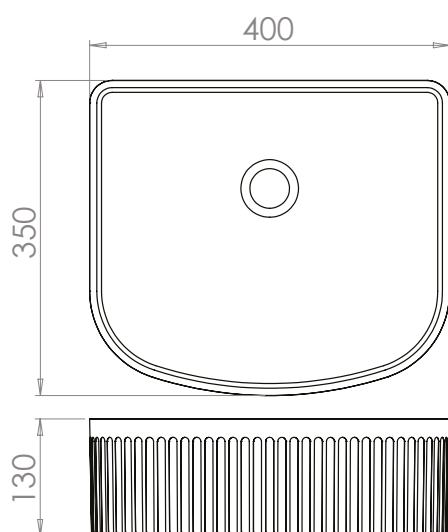

# CLEO ceramic vessel basins

All Cleo Basins have no overflow (requires free-flowing waste - page 66).

Cleo Round Ø37cm  
W37 x H13 x D37cm

NOWTB37CLR

€272

Cleo Pill 49cm  
W49 x H13 x D31cm

NOWTB49CLP

€307