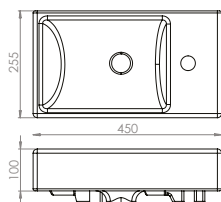

Finley Cloakroom Basin*

Right Hand Tap Hole

45cm W45 x H10 x D25.5cm

N19CLB45RHTH

€186

*No overflow
(requires free-flowing waste
- page 66)