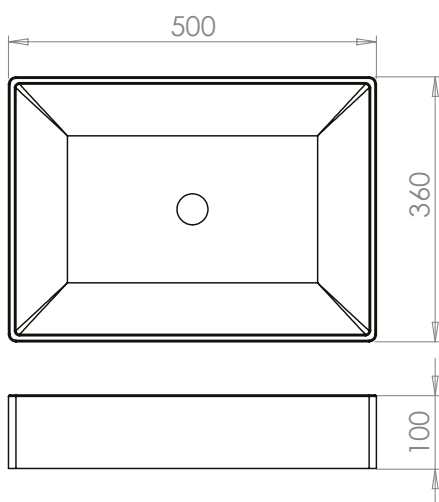

# HARLEY

ceramic vessel basins

All **Harley** Basins have no overflow  
(requires free-flowing waste - page 66).

Harley 42cm wide  
W42 x H10 x D27  
NOWTB42REC

€233

Harley 50cm wide  
W50 x H10 x D36  
NOWTB50REC