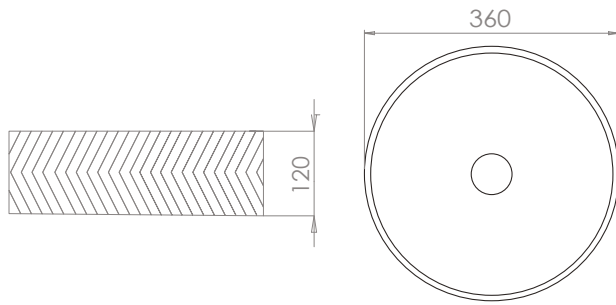

EDEN ceramic vessel basins

All Eden Basins have no overflow (requires free-flowing waste - page 66).

Eden Ø36cm Chevron
W36 x H12 x D36
NOWTB36CHE

€270