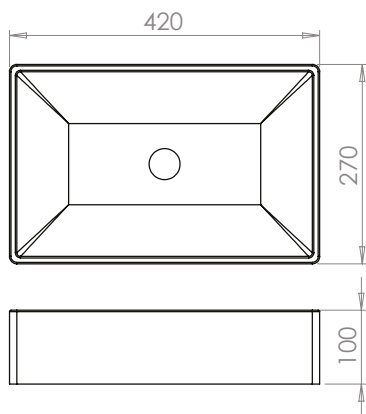

# HARLEY

ceramic vessel basins

All **Harley** Basins have no overflow  
(requires free-flowing waste - page 66).

Harley 42cm wide  
W42 x H10 x D27  
NOWTB42REC

€233

Harley 50cm wide  
W50 x H10 x D36  
NOWTB50REC