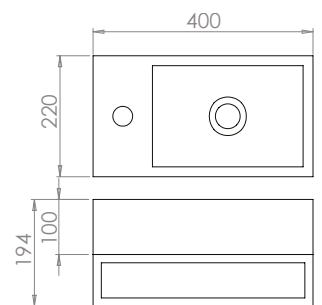

All Basins are **€405** each

Entero Round  
36cm

Entero Pill  
40cm

Entero Rectangular  
40cm

Entero Wall Mounted  
40cm