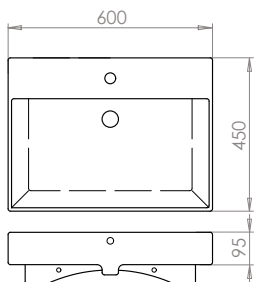

WALL MOUNTED BASINS

Vanya 60cm Ceramic Basin

60cm W60 x H9.5 x D45cm

N16WB60CER

€304