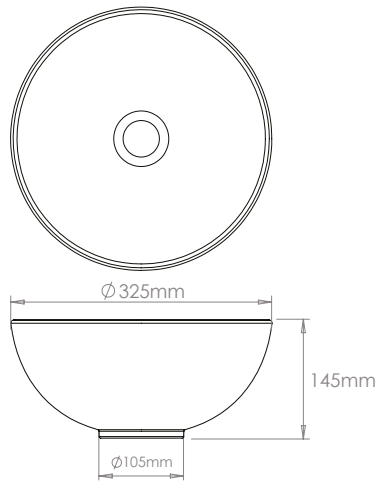

# IVY

ceramic vessel basins

HiB's **Ivy** range is designed with clean, classic styling and quality in mind. Available in two styles, round and rectangular, the **Ivy** vessel basin is a stunning addition to the space.

## Key features

Ceramic vessel basin.

Stunning, simple design.

The Ivy 33cm Round and Ivy 41cm Rectangular basin and have no overflow and require a free-flowing waste.

Ivy 38cm Wide with Atlas Wall Mounted Chrome Mixer (page 54)

Ivy 33cm Wide with Elara Tall Mono Chrome Mixer (page 62)

Ivy Ø33cm\*  
W32.5 x H14.5 x D32.5cm  
NOWTB33CIR

€112

Ivy Ø38cm  
W38 x H15.5 x D38cm  
NOWTB38CIR

€112

Ivy 41cm wide\*  
W41 x H12.5 x D29.5cm  
NOWTB41REC