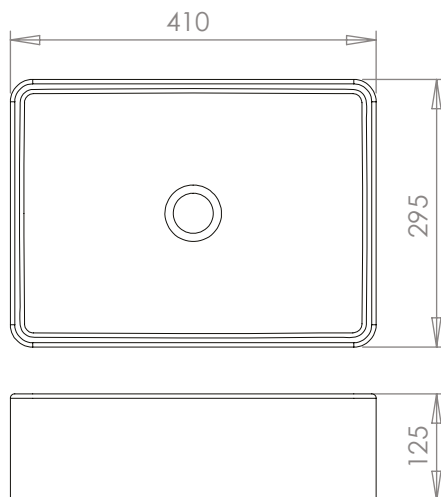

## Key features

Ceramic vessel basin.

Stunning, simple design.

The Ivy 33cm Round and Ivy 41cm Rectangular basin and have no overflow and require a free-flowing waste.

Ivy 38cm Wide with Atlas Wall Mounted Chrome Mixer (page 54)

Ivy 33cm Wide with Elara Tall Mono Chrome Mixer (page 62)

Ivy Ø33cm\*  
W32.5 x H14.5 x D32.5cm  
NOWTB33CIR

€112

Ivy Ø38cm  
W38 x H15.5 x D38cm  
NOWTB38CIR

€112

Ivy 41cm wide\*  
W41 x H12.5 x D29.5cm  
NOWTB41REC