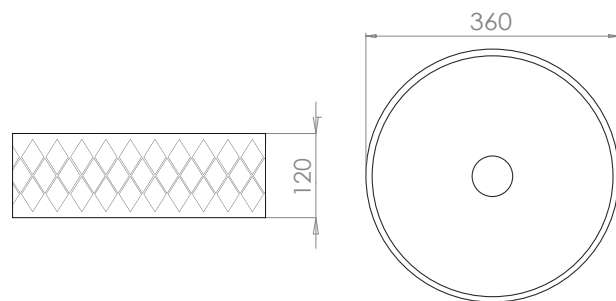

Eden Ø36cm Geometric
W36 x H12 x D36
NOWTB36GEO

€270