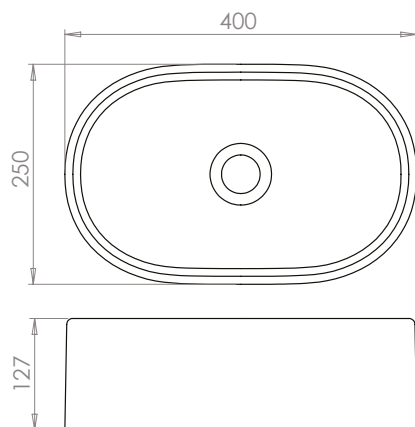

## Key features

Mineral Marble.

Extra white matt finish on the inside of the basin.

Mineral Marble has antibacterial properties aiding hygiene.

Romy 40cm with Atlas Tall Mono Brushed Brass Mixer (page 54)