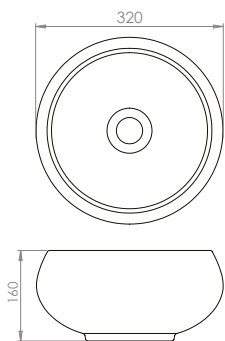

OPIA ceramic vessel basins

All Opia Basins have no overflow (requires free-flowing waste - page 66).

Opia Ø32cm
W32 x H16 x D32cm
NOWTB32OPI

€245