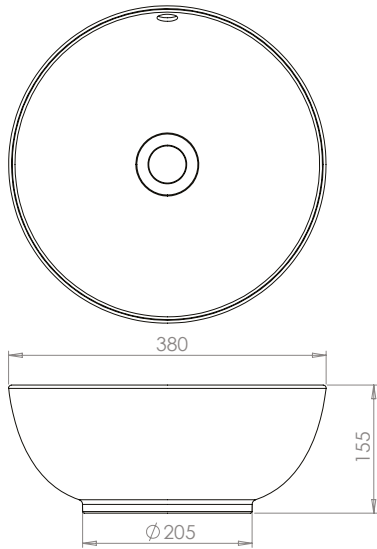

## Key features

Ceramic vessel basin.

Stunning, simple design.

The Ivy 33cm Round and Ivy 41cm Rectangular basin and have no overflow and require a free-flowing waste.

Ivy 38cm Wide with Atlas Wall Mounted Chrome Mixer (page 54)

Ivy 33cm Wide with Elara Tall Mono Chrome Mixer (page 62)

Ivy Ø33cm\*  
W32.5 x H14.5 x D32.5cm  
NOWTB33CIR

€112

Ivy Ø38cm  
W38 x H15.5 x D38cm  
NOWTB38CIR

€112

Ivy 41cm wide\*  
W41 x H12.5 x D29.5cm  
NOWTB41REC