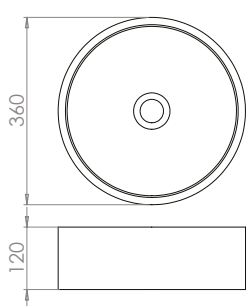

ENTERO concrete basins

All Entero Basins have no overflow (requires free-flowing waste - page 66).

	Entero Round 36cm	Entero Pill 40cm	Entero Rectangular 40cm	Entero Wall Mounted 40cm
Concrete Grey	 N22CIRVB36CON	 N22PILVB40CON	 N22RECVB40CON	 PNM069
Dusky Pink	 N22CIRVB36DPK	 N22PILVB40DPK	 N22RECVB40DPK	 PNM070
Cobalt Blue	 N22CIRVB36CBL	 N22PILVB40CBL	 N22RECVB40CBL	 PNM071
Spring Green	 N22CIRVB36SPG	 N22PILVB40SPG	 N22RECVB40SPG	 PNM072
Amber Yellow	 N22CIRVB36AYE	 N22PILVB40AYE	 N22RECVB40AYE	 PNM073
Brick Red	 N22CIRVB36BRE	 N22PILVB40BRE	 N22RECVB40BRE	 PNM074

All Basins are **€405** each

Entero Round
36cm