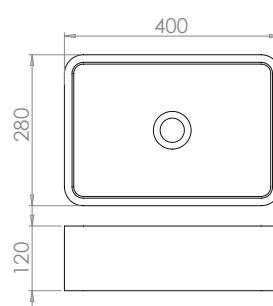

All Basins are **€405** each

Entero Round  
36cm

Entero Pill  
40cm

Entero Rectangular  
40cm

Entero Wall Mounted  
40cm