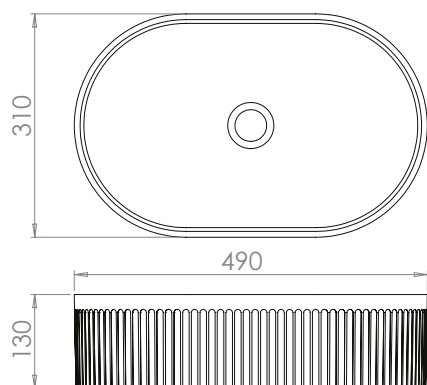

# CLEO ceramic vessel basins

All Cleo Basins have no overflow (requires free-flowing waste - page 66).

Cleo Round Ø37cm  
W37 x H13 x D37cm

NOWTB37CLR

€272

Cleo Pill 49cm  
W49 x H13 x D31cm

NOWTB49CLP

€307