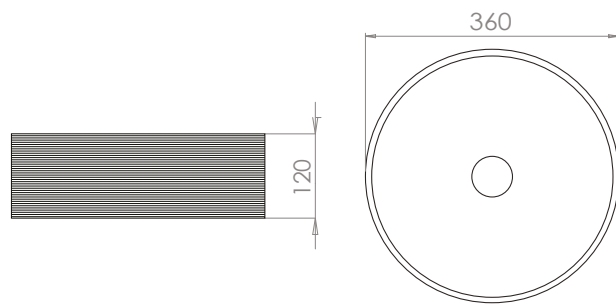

Eden Ø36cm Striped
W36 x H12 x D36
NOWTB36STR

€270