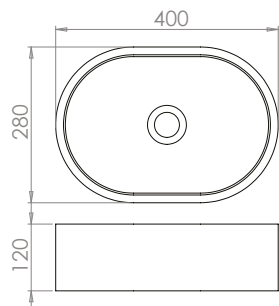

Entero Pill
40cm