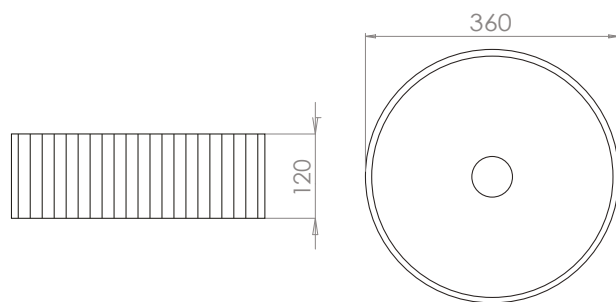

Eden Ø36cm Linear
W35.5 x H12 x D35.5
NOWTB36LIN

€270