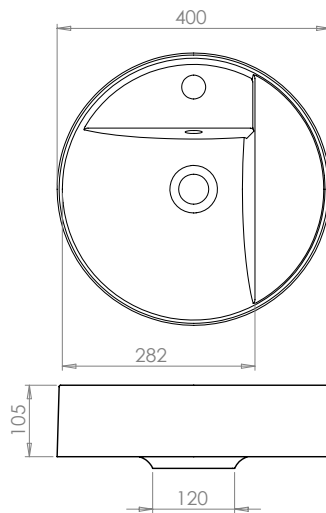

# DEXTER

mineral marble vessel basins

Dexter Round Ø40cm  
W40 x H10.5 x D40cm

NOWTB40DEX

€319

Dexter Platform Ø40cm  
W40 x H10.5 x D40cm

NOWTB40PLEX

€294