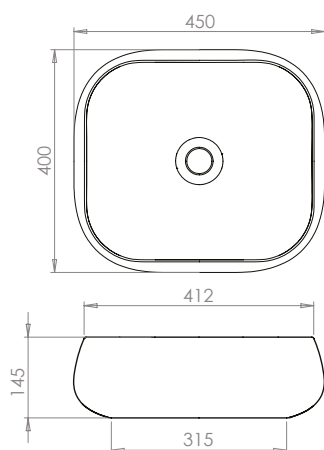

# OPIA

ceramic vessel basins

**Opia** offers a deep, stylish bowl shape ideal for a range of bathrooms. **Opia** is available in three sizes 32cm, 45cm and 56cm.

## Key features

Stylish white ceramic basin.

Opia has no overflow and requires a free-flowing waste.

Opia 45cm with Atlas Mono Brushed Bronze Mixer (page 54)

# OPIA ceramic vessel basins

All Opia Basins have no overflow (requires free-flowing waste - page 66).

Opia Ø32cm  
W32 x H16 x D32cm  
NOWTB32OPI

€245

Opia 45cm wide  
W45 x H14.5 x D40cm  
NOWTB45OPI

€270