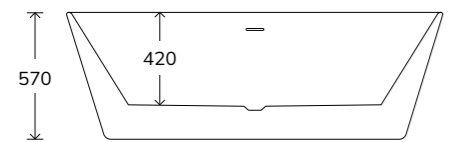

ONTARIO

Includes waste and overflow

White Freestanding Bath		Custom Colour Freestanding Bath	
UBA00053	€1795	UBA00066	€2795