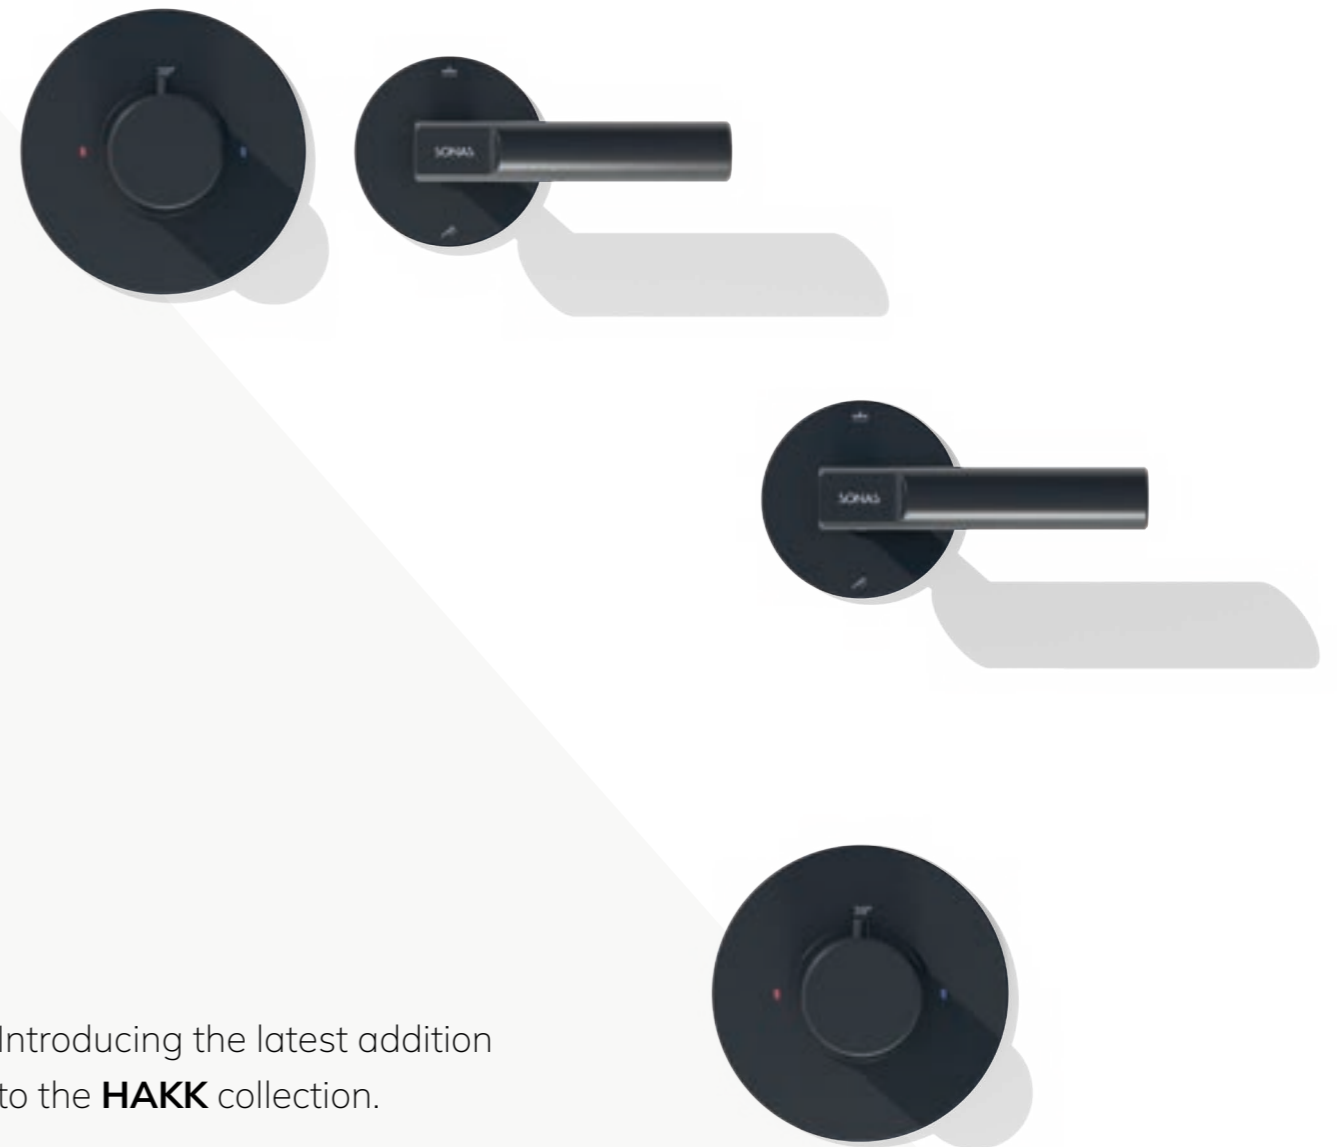

Introducing the latest addition to the **HAKK** collection.

HAKK showers feature an inbuilt notch that guides the user's hand to the optimal position, an intuitive design aimed at providing a more natural user experience. Available in four finishes – Chrome, Matt Black, Brushed Gold, and Brushed Nickel – you can achieve a harmonious and coordinated look in your bathroom.

With an individual diverter valve for switching water flow between 2 outlets and Anti-Scald Technology, you can enjoy your shower with comfort and ensure safety for every family member. With 15-year warranty on all finishes and customisable installation options, HAKK showers offer lasting durability and flexibility to suit your unique needs.