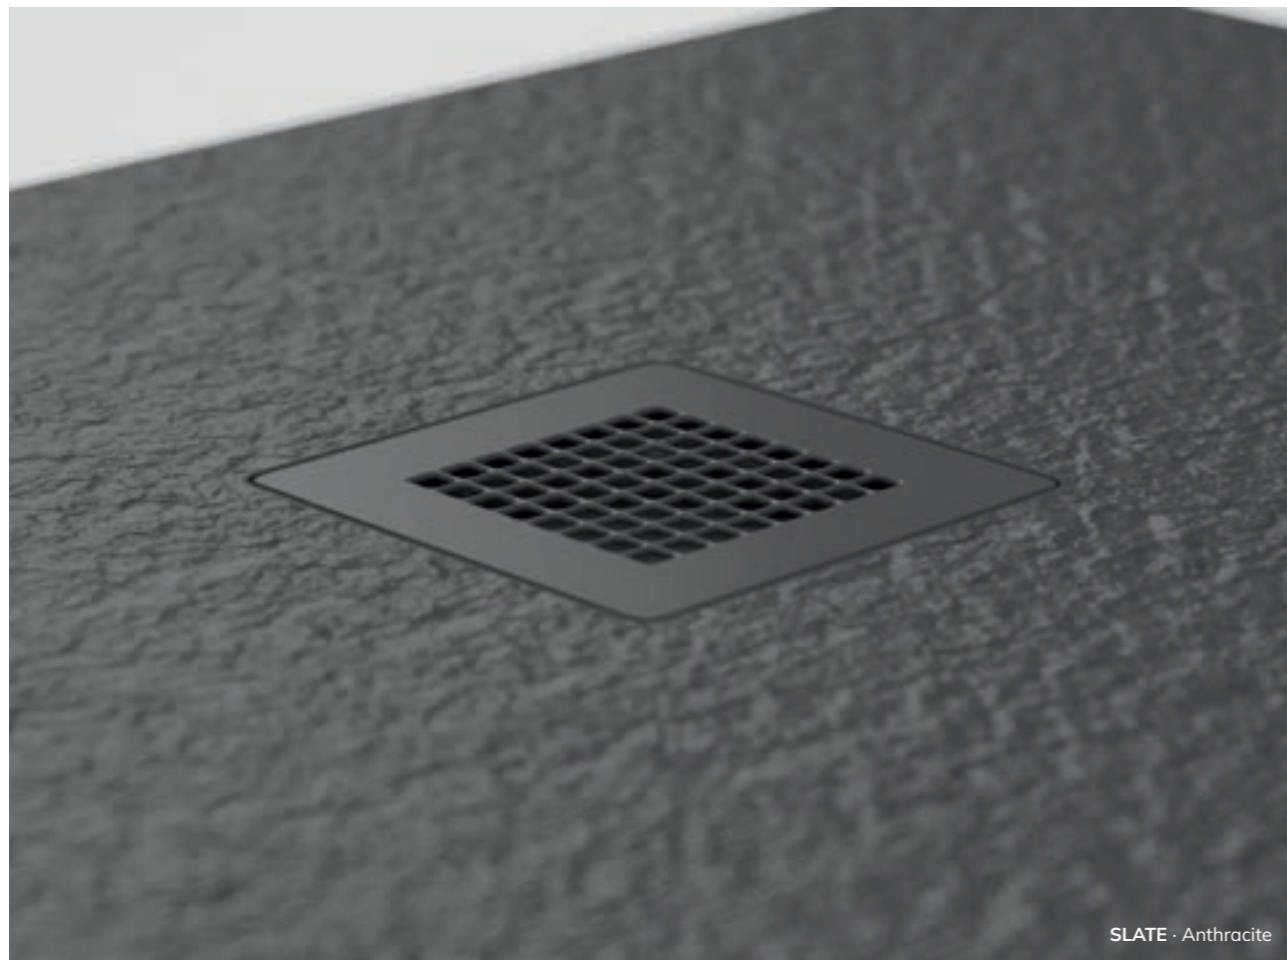

SLATE Shower Trays

All our SLATE shower trays are made based on the latest material technologies, a combination of resins, gel coat and mineral stone. They are very strong against impact, comparable in this respect to natural stone. It is a product of solid core, strong and stiff, thereby preventing breakage.

- Resin Bonded
- Slip Resistant
- 30mm High