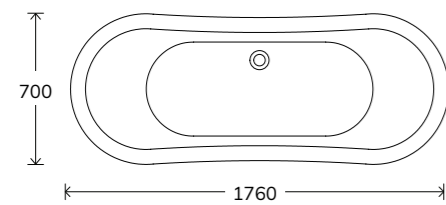

COUNTESS

Code	Price
COUNT1760	€1195

Waste and overflow not included See Page 357

Floorstanding Bath Shower Mixers

Min. Pressure: 1 bar

PLEASE NOTE* Floorstanding bath shower mixer must be supplied to your installer at first fix stage.