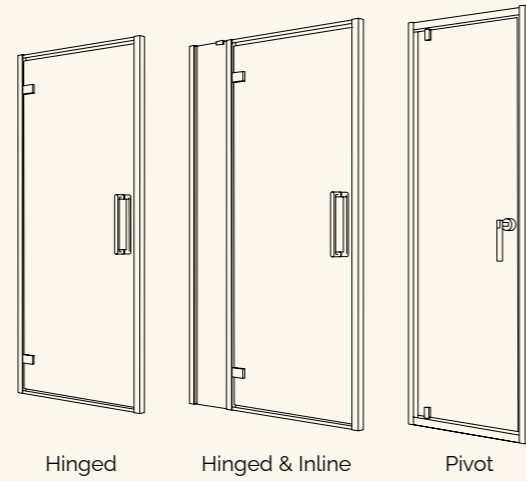

Hinged & Pivot Doors

These enclosures are hinged on one side and open outwards, giving you ample space to access your shower. Suitable for use in a recess, or add a side panel to create a full enclosure.

Pivot shower enclosure doors open outwards, creating a spacious showering experience while making access to the shower easy. It's important to ensure there is sufficient space in front of the shower when the door pivots open.

Sizes	ASPECT		ZEBA		CITY+
	Hinged	Hinged & Inline	Pivot	Pivot	Pivot
700mm	•				•
760mm	•				•
800mm	•		•		•
900mm	•		•		•
1000mm		•			•
1100mm		•			
1200mm		•