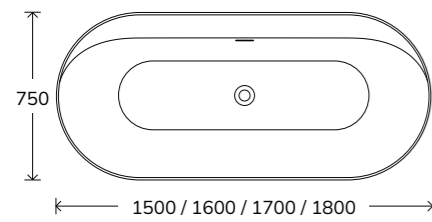

Includes waste and overflow

Length	White Freestanding Bath	Custom Colour Freestanding Bath
NEW 1500	UBA00153 €1550	UBA00156 €2550
NEW 1600	UBA00154 €1575	UBA00157 €2575
1700	UBA00149 €1595	UBA00151 €2595
NEW 1800	UBA00155 €1695	UBA00158 €2695