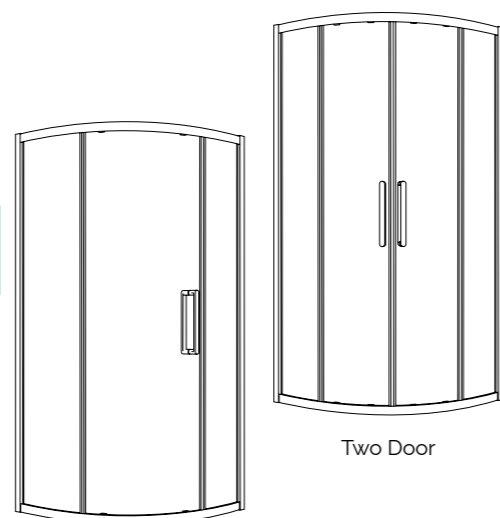

Single Door

Two Door

OFFSET QUADRANT

Boasting the same benefits as a quadrant enclosure, the offset enclosures have one side of the tray longer than the other, thereby creating the offset configuration. This allows for more room when showering, while still fitting neatly into the bathroom layout.

Page 260 - 263