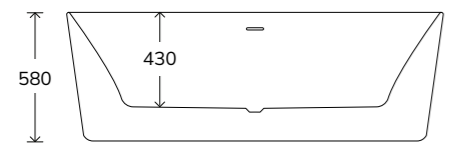

LAGUNA

Includes waste and overflow

White Freestanding Bath		Custom Colour Freestanding Bath	
UBA00050	€1695	UBA00064	€2695