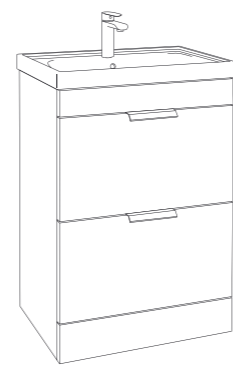

Wall Hung

An excellent choice for modern bathrooms, wall hung units offer elegant design while also maximising floor space, which can be especially useful in compact bathrooms. With flexibility in installation, you can set the vanity unit at a height that suits you and your family's comfort, ensuring a personalised and ergonomic experience.