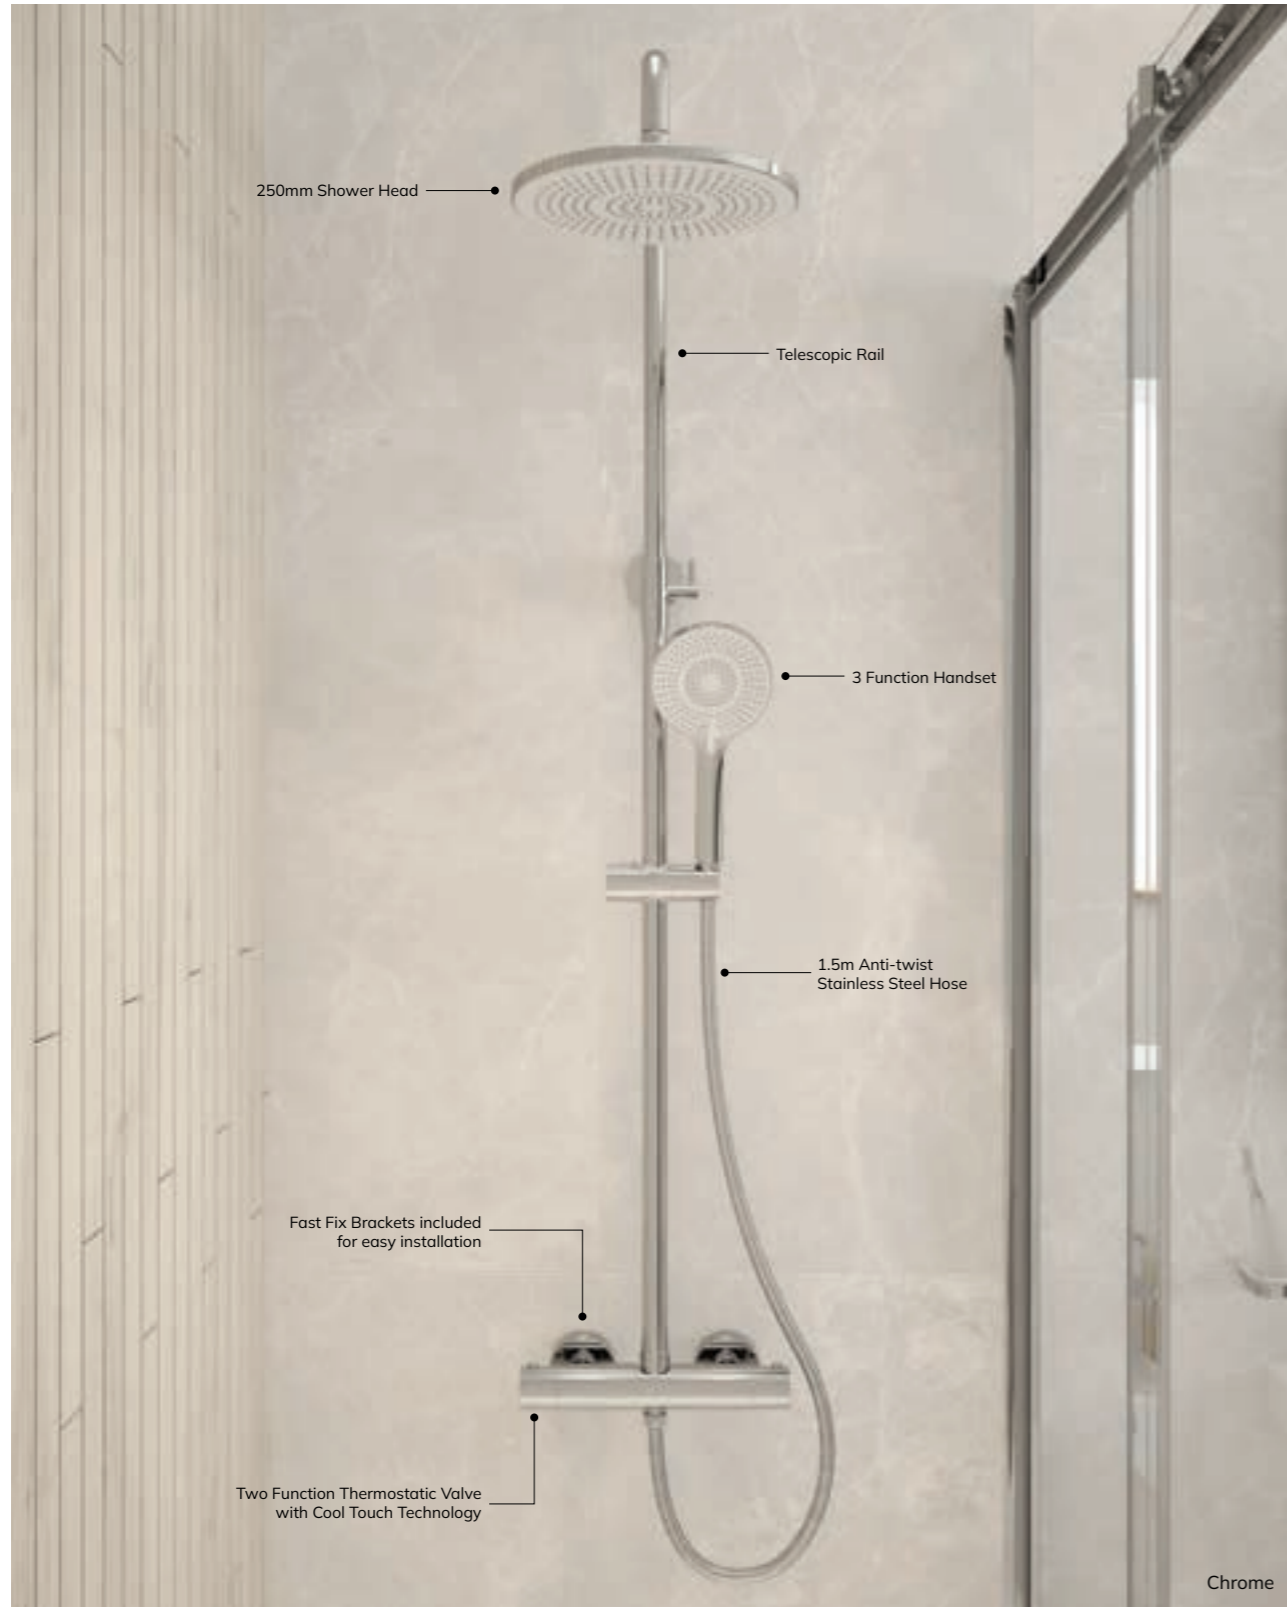

- Two Function Thermostatic Shower Valve
- Cool Touch Technology
- Built In Diverter
- Fast Fix Brackets Included

- 3 Function Handset
- 250mm Shower Head
- 1.5m Anti-twist Stainless Steel Hose
- Min. Pressure: 0.5 bar