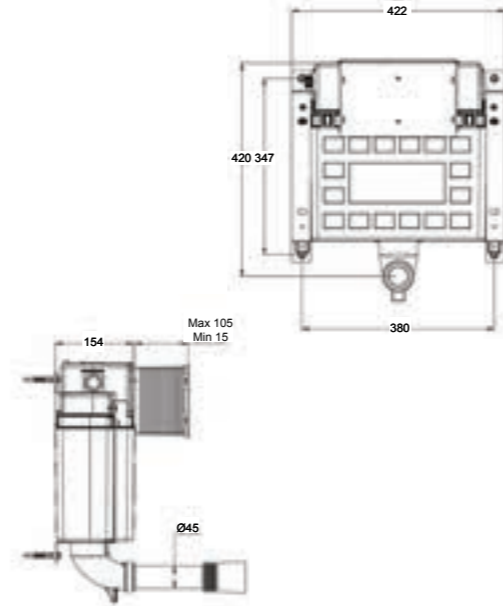

Concealed Cistern for Back To Wall WCs

Includes pan connectors with front access, dual flush cistern and rectangular or circular flush plate [excluding wc pan]

W420 x H420 x D155 - 185mm

With Rectangular Flush Plate

Chrome USW0147

White USW0148

Black USW0149

With Circular Flush Plate

Chrome USW0150

White USW0151

Black USW0152

Gold USW0510

Nickel USW0511

FASTFIX Frame for Wall Hung WCs

Includes pan connectors with top and front access, dual flush compact cistern and rectangular or circular flush plate [excluding wc pan]

W420 x H780-980 x D155-185mm

With Rectangular Flush Plate

Chrome TO64113P43

White TO64113P44

Black TO64113P45