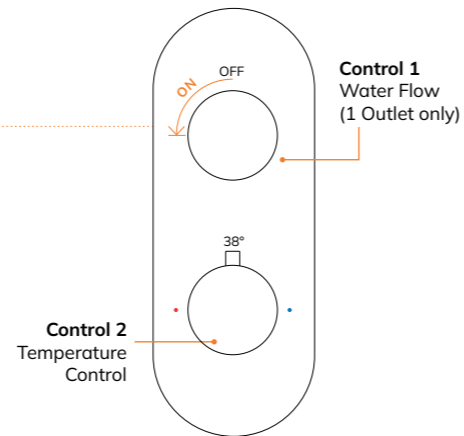

Shower Guide

Concealed Showers

Dual Control Shower Valves have two controls, one control for adjusting the water temperature and the other for controlling the flow of water.

Dual Control - 1 Outlet Shower Valve

This valve has two controls, one for adjusting the water temperature and the other for controlling the flow of water. It's designed to control water for one shower outlet.