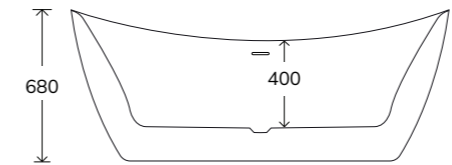

LYRA

Includes waste and overflow

White Freestanding Bath		Custom Colour Freestanding Bath	
UBA00051	€1895	UBA00065	€2895