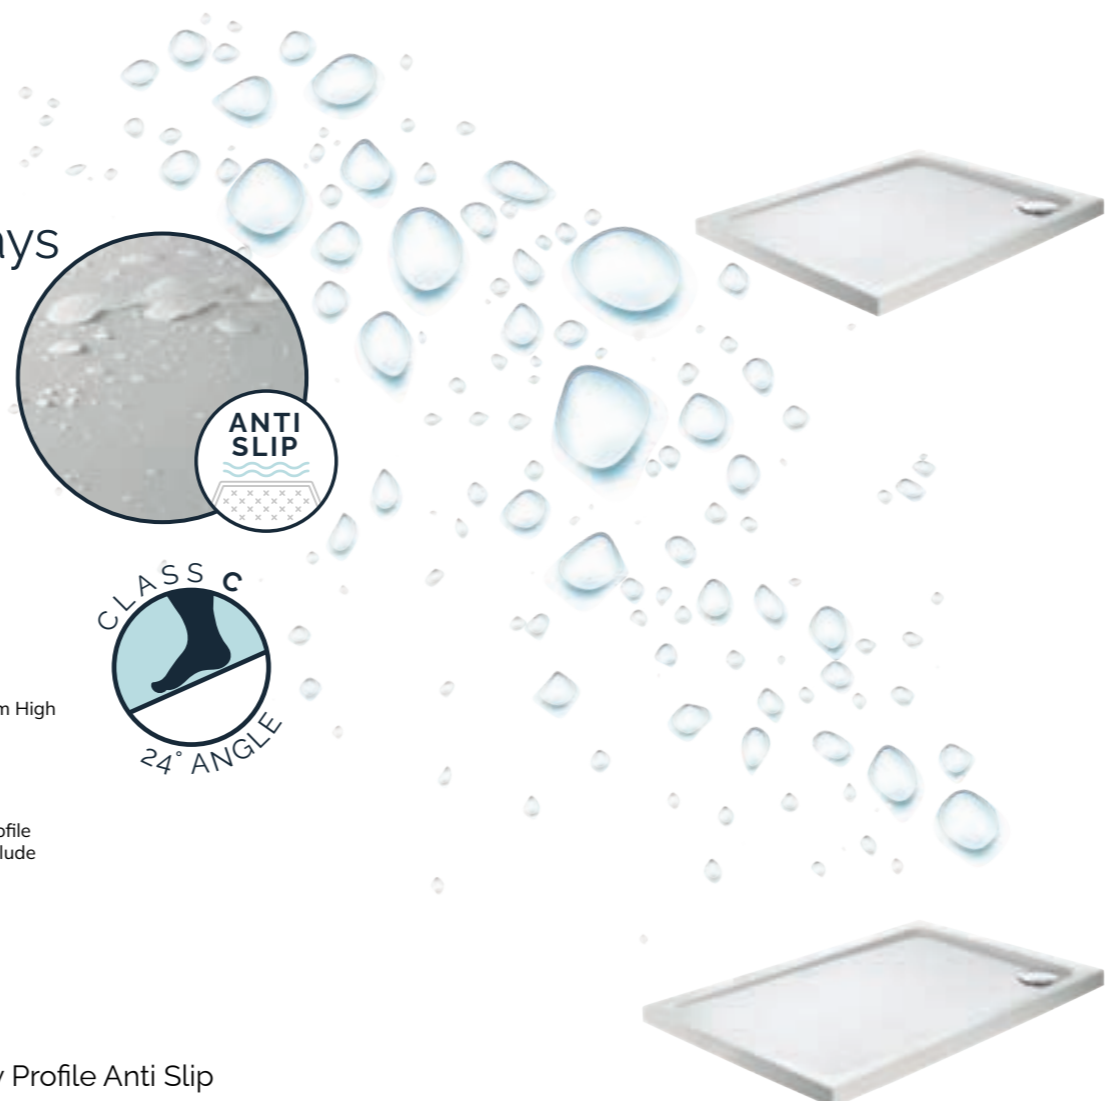

Offset quadrant shower trays are available in left or right hand, Right hand shown here.

KRISTAL SECURE Low Profile Anti Slip Square

Width	Length	Code	Price
700	700	UST00222	€295
760	760	UST00223	€315
800	800	UST00224	€310
900	900	UST00225	€360
1000	1000	UST00226	€485