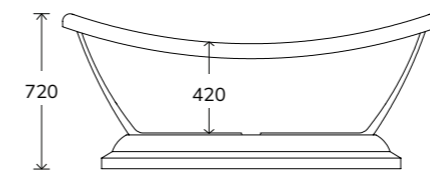

MONARCH

Code	Price
MONA1760	€1425

Waste and overflow not included See Page 357

VICEROY

DUCHESS

Length	Code	Price
1530	VICE1530	€1195
1710	VICE1710	

Waste and overflow not included See Page 357

Code	Price
DUCH1690	€1195