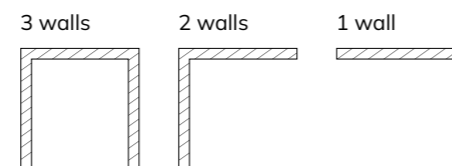

Your Space

Choose the right shower tray by planning ahead. Consider the footprint size you can allow for the tray, and which shape works best for your room.

We have options including square, rectangle and quadrant trays. Your tray may be installed in a recessed or flat to floor application. Choose from a host of styles including ultra low profile slate and unity trays, acrylic capped low profile and New Kristal secure anti slip shower trays.