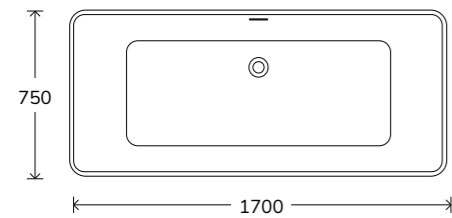

COMINO

Includes waste and overflow

White Freestanding Bath		Custom Colour Freestanding Bath	
UBA00049	€1695	UBA00062	€2695