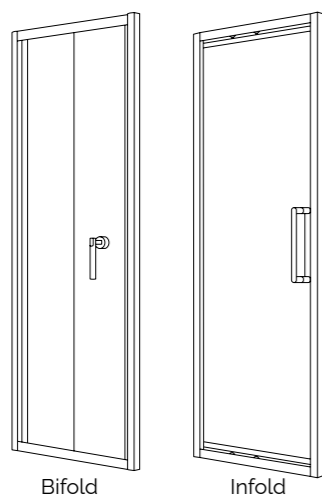

Shower Door Types

SLIDING

Sliding door enclosures are space saving in design and are available in a comprehensive range of styles and sizes. These doors can be used in recessed showers, or add a side panel to create a complete shower enclosure.

Page 248 - 251

Bifold

Infold

BIFOLD & INFOLD

Featuring an inward opening mechanism, bifold & infold doors are an excellent option for compact bathrooms. This innovative design serves as a perfect space - saving solution, especially in smaller bathrooms where a forward - opening door could potentially obstruct fixtures located outside the enclosure.

Page 252 - 255

QUADRANT DOORS

With a curved front profile, quadrant enclosures offer a generous showering experience, while allowing for additional floor space within the bathroom.

Page 256 - 259