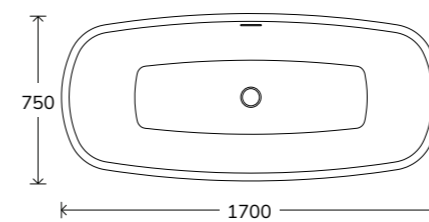

REEF

Includes waste and overflow

White Freestanding Bath		Custom Colour Freestanding Bath	
UBA00056	€1995	UBA00061	€2995