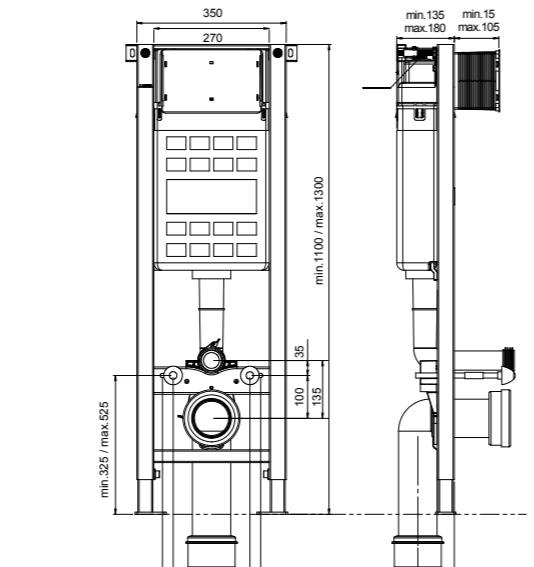

With Circular Flush Plate

Chrome TO74113P47

White TO74113P48

Black TO74113P49

Gold USW0508

Nickel USW0509

PRODUCT WARRANTIES

At SONAS Bathrooms our products have become the benchmark for others to follow. Our ranges are specifically tailored to meet the requirements of Homeowners, Installers and Trade Professionals. All our products are manufactured to appropriate industry standards and where required to the necessary EN standards. For your additional peace of mind, we fully support our product Warranties with our technical support and spare parts after sales service. In the event that you do encounter a problem with a SONAS product please contact us with the details of the fault and a proof of purchase from the SONAS dealer where the item was bought and we will do the rest. All after sales or technical queries can be emailed directly to customerservice@sonasbathrooms.com which will be answered by one of our in-house qualified plumbing advisors.

Ceramics

Lifetime – Ceramic Parts

2 Years – Toilet Seats

2 Years – Flushing Mechanism

Baths & Whirlpools

Lifetime – Freestanding and Plain

2 Years – Whirlpool Baths

5 Years – Steel Baths

5 Years – Colour Painted Finishes

Taps & Showers

15 Years – All Finishes

15 Years – On Tap Cartridges and Flexi's (*)

15 Years – On Shower Cartridges (**)

2 Years – On hoses, heads, wastes and consumables

Enclosures, Screens & Wet room panels

Lifetime – On Glass & Profiles

10 Years – Scandinavian Colour Wetroom Panels

5 Years – Handles on doors

5 Years – Rollers(***)

2 Years – Seals

Furniture

10 Years – Scandinavian range

5 Years – All Other Ranges

2 Years – Handles, Runners, Hinges

Heated Towel Warmers and Rads

10 Years – On all Radiators

10 Years – On all Rad Valves

Shower Trays

Lifetime – Acrylic Trays

5 Years – Slate and Unity trays

2 Years – Traps and Covers

Accessories

15 years on the HAKK and ALITA ranges

10 years on all other ranges

Resin Products

5 Year Warranty

Mirrors

2 Year Warranty

The above Warranty applies to all replacement products and parts within the Warranty period, labour will be covered for a period of 2 Years.

(*) Cartridges and flexi hoses in the Hakk, Alita, Luta and Scope ranges are covered by 15 year warranty, 2 years on all other models

(**) Cartridges in the Hakk and Alita ranges are covered by 15 year warranty, 5 years on all other models

(***) Aspect, City+ & Zeba rollers covered by a 5-year warranty, 2 years on all other models.

Please note that above Warranty and extended warranties are applicable for goods installed in a domestic environment with reasonable usage. Any item installed in a public or commercial area will be subject to 1 Year Warranty. Faults must be reported within the respective Warranty period from proof of purchase date.

Warranties are limited to product defects and failures arising from the manufacturing process and does not apply to products that have been damaged as a result of transit, misuse or incorrect installation.