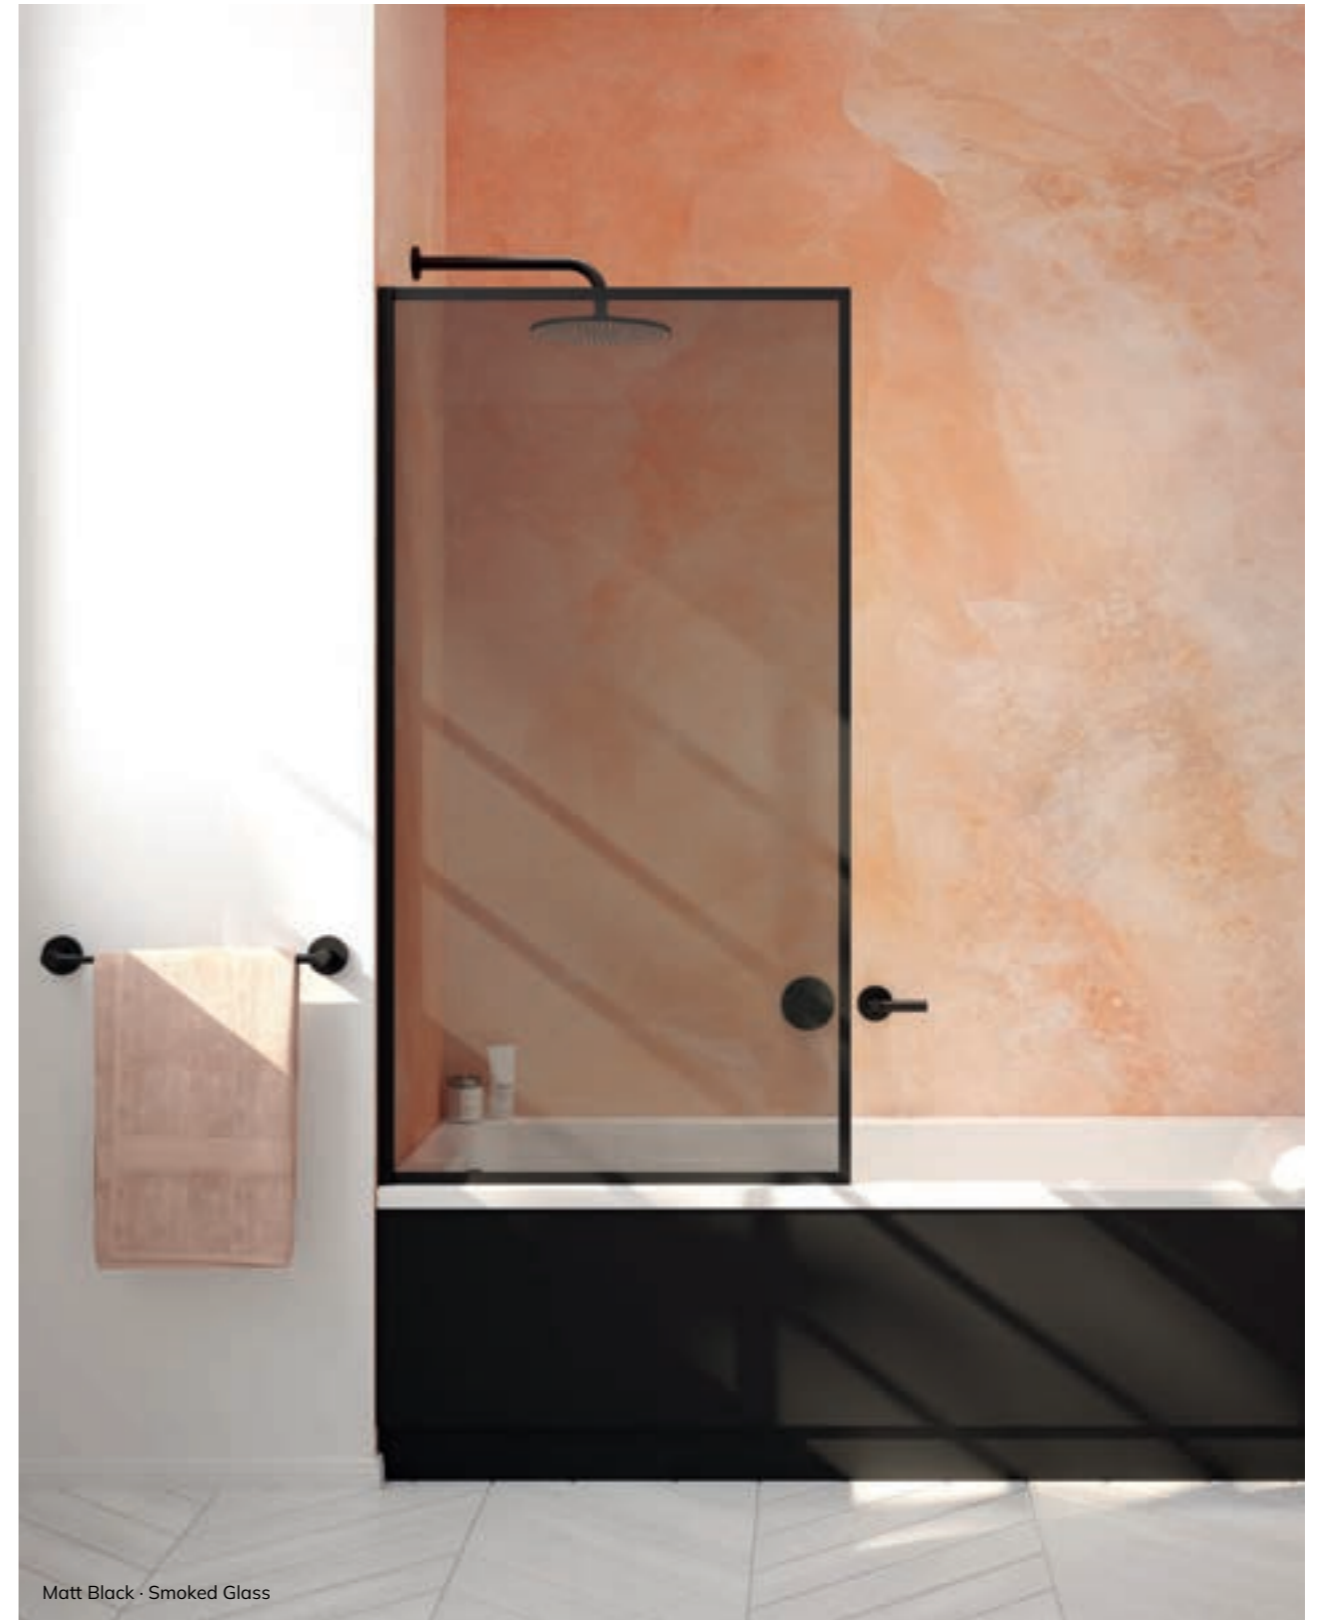

Matt Black · Smoked Glass

W800 x H1500mm

	Clear Glass	Fluted Glass	Smoked Glass
Matt Black	UBS00004	UBS00003	UBS00005
Brushed Gold	UBS00002	UBS00001	—
	€395	€450	€450