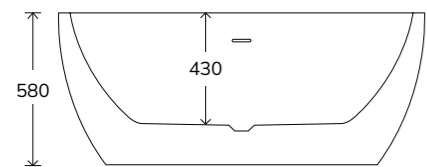

ANDREA

Includes waste and overflow

Length	White Freestanding Bath	Custom Colour Freestanding Bath
1415	UBA00045 €1425	UBA00072 €2425
1555	UBA00046 €1495	UBA00069 €2495
1655	UBA00047 €1595	UBA00070 €2595
1800	UBA00048 €1695	UBA00071 €2695