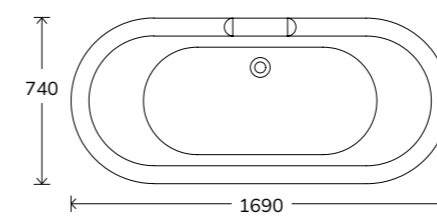

MONARCH

Code	Price
MONA1760	€1425

Waste and overflow not included See Page 357

VICEROY

DUCHESS

Length	Code	Price
1530	VICE1530	€1195
1710	VICE1710	

Waste and overflow not included See Page 357

Code	Price
DUCH1690	€1195