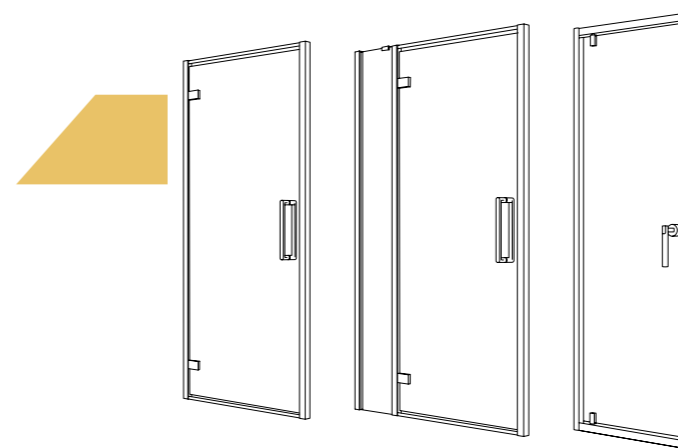

Hinged

Hinged & Inline

Pivot

HINGED & PIVOT

These enclosures are hinged on one side and open outwards, giving you ample space to access your shower. Suitable for use in a recess, or add a side panel to create a full enclosure.

Pivot shower enclosure doors open outwards, creating a spacious showering experience while making access to the shower easy. It's important to ensure there is sufficient space in front of the shower when the door pivots open.

Page 264 - 269

CORNER ENTRY

Ideal for bathrooms with limited space, corner entry enclosures serve as excellent space savers. Neatly fitting into any size bathroom, they provide a multitude of advantages. With a range of options available, there's a perfect style and size to suit your bathroom.

Page 270 - 271