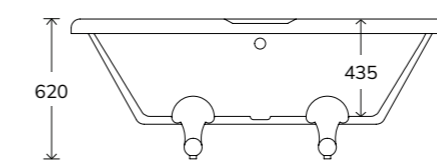

MONARCH

Code	Price
MONA1760	€1425

Waste and overflow not included See Page 357

VICEROY

DUCHESS

Length	Code	Price
1530	VICE1530	€1195
1710	VICE1710	

Waste and overflow not included See Page 357

Code	Price
DUCH1690	€1195