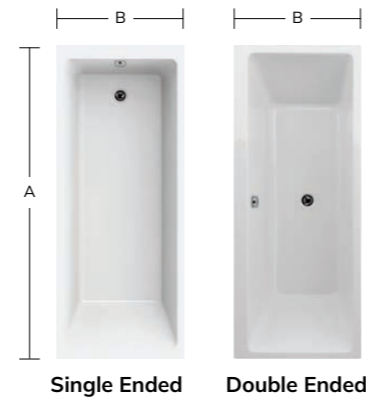

OSCAR Single or Double Ended Bath

A: Length	B: Width	Internal Depth	Capacity	Single Ended	Double Ended	Price
1700	700	400	190L	SANOSSE170WH	SANOSDE170WH	€480
1700	750	400	205L	SANOSSE175WH	SANOSDE175WH	€540
1800	800	400	245L	SANOSSE180WH	SANOSDE180WH	€615

OSCAR Single or Double Ended Bath With Whirlpool

8 Jet Whirlpool Bath

Single Ended

Length	Width	Chrome Jets	White Jets	Price
1700	700	GGIOSSE17005	UBA00100	€1280
1700	750	GGIOSSE17505	UBA00102	€1320
1800	800	GGIOSSE18005	UBA00104	€1395

Double Ended

Length	Width	Chrome Jets	White Jets	Price
1700	700	GGIOSDE17005	UBA00094	€1280
1700	750	GGIOSDE17505	UBA00096	€1320
1800	800	GGIOSDE18005	UBA00098	€1395

12 Jet Whirlpool Bath

Single Ended

Length	Width	Chrome Jets	White Jets	Price
1700	700	GGIOSSE17004	UBA00099	€1430
1700	750	GGIOSSE17504	UBA00101	€1470
1800	800	GGIOSSE18004	UBA00103	€1545

Double Ended

Length	Width	Chrome Jets	White Jets	Price
1700	700	GGIOSDE17004	UBA00093	€1430
1700	750	GGIOSDE17504	UBA00095	€1470
1800	800	GGIOSDE18004	UBA00097	€1545

Aqua Light
GGILUXPC €300

Pump Protection
GGIPP €245

Installing a shower over a whirlpool bath?
Please inform our team when ordering