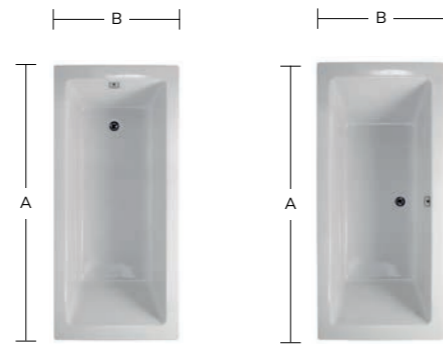

A: Length	B: Width	Internal Depth	Capacity	Single Ended	Double Ended	Price
1600	700	420	163L	UBA00009	UBA00001	€675
1700	700	450	200L	UBA00010	UBA00002	€695
1700	750	450	212L	UBA00011	UBA00003	€725
1800	800	490	279L	UBA00012	UBA00004	€750
1800	900	490	281L	---	UBA00005	€875
1900	800	490	290L	---	UBA00006	€875
1900	900	490	353L	---	UBA00007	€895
2000	900	490	384L	---	UBA00008	€950