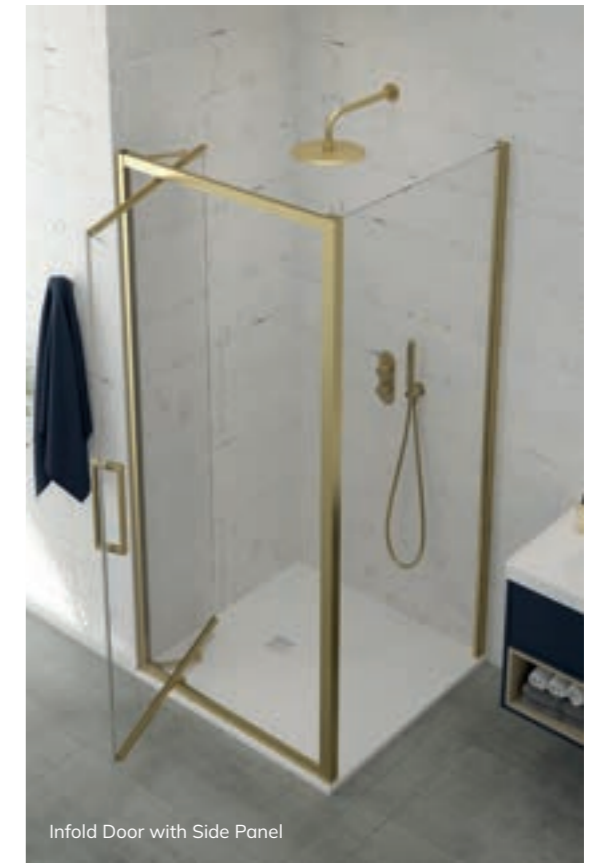

Bifold

Infold

Sizes	ASPECT	ZEBA	CITY+
	Infold	Bifold	Bifold
700mm	●		●
760mm	●		●
800mm	●	●	●
850mm			●
900mm	●	●	●
950mm			●
1000mm			●

ASPECT

INFOLD DOORS

Infold Door in Recess

Infold Door with Side Panel