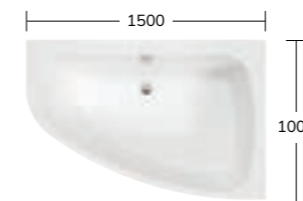

MAYA Offset Corner Bath

- Includes Bath Panel
- Available in Left or Right Hand
  (Right Hand shown)
- Internal Depth: 450mm
- Capacity: 240L

MAYA Offset Corner Bath		€795
Left Hand	Right Hand	
SANMLHWH	SANMRHWH