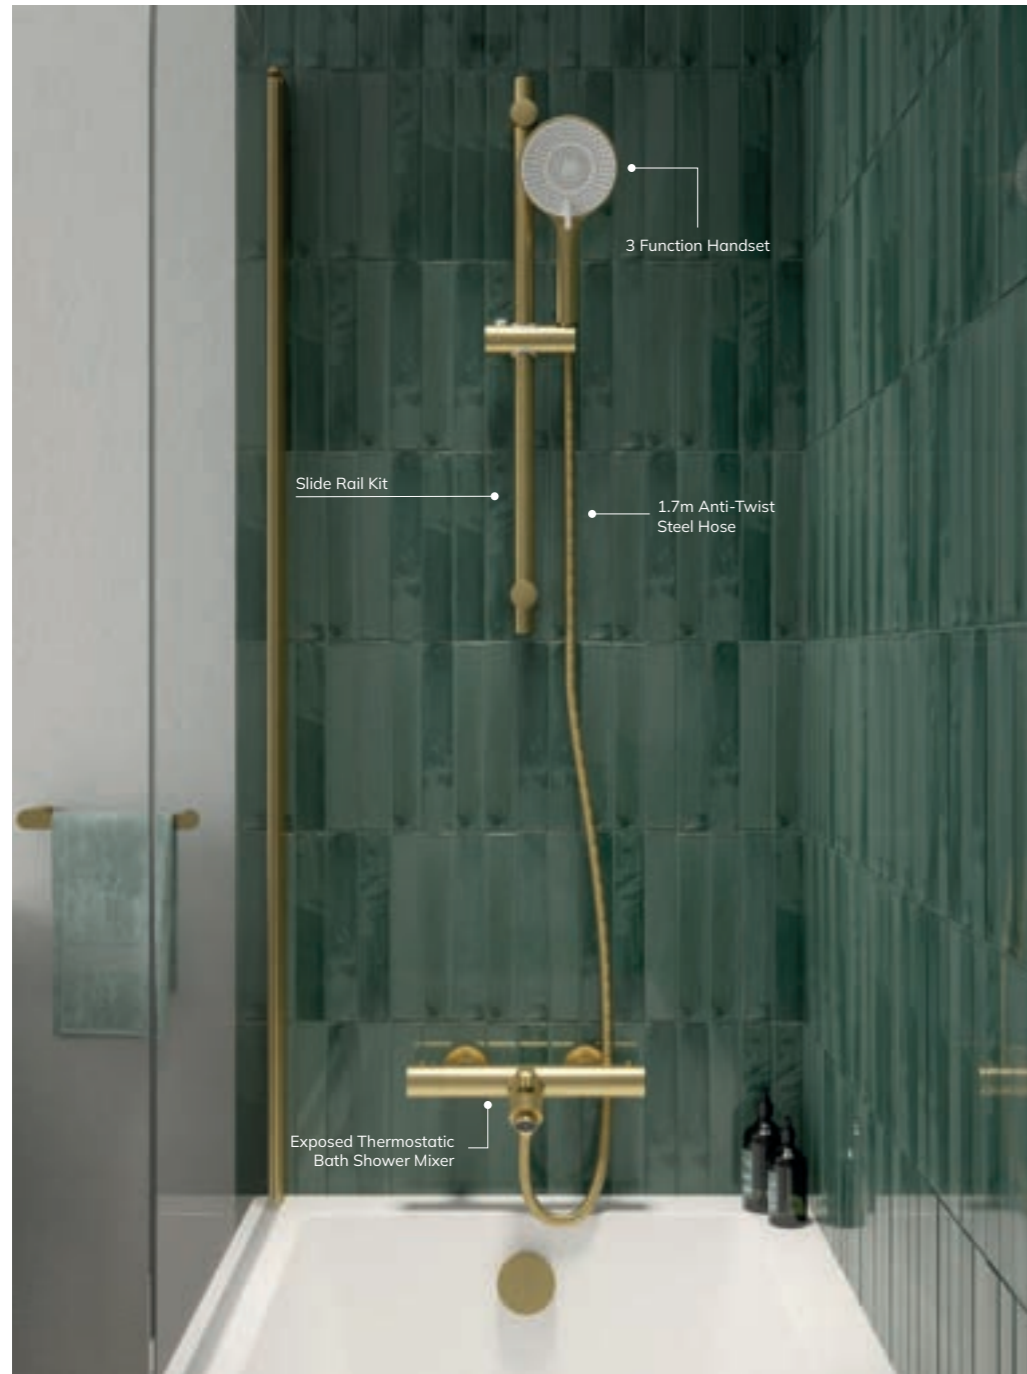

NORFOLK

1 Outlet

Manual shower valve

Min. Pressure: 0.5 bar

NOR602CR	€115
----------	------

NEW FORM Bath Shower Kit

Exposed Bath Shower Mixer

Slide Rail Kit & Wall Elbow