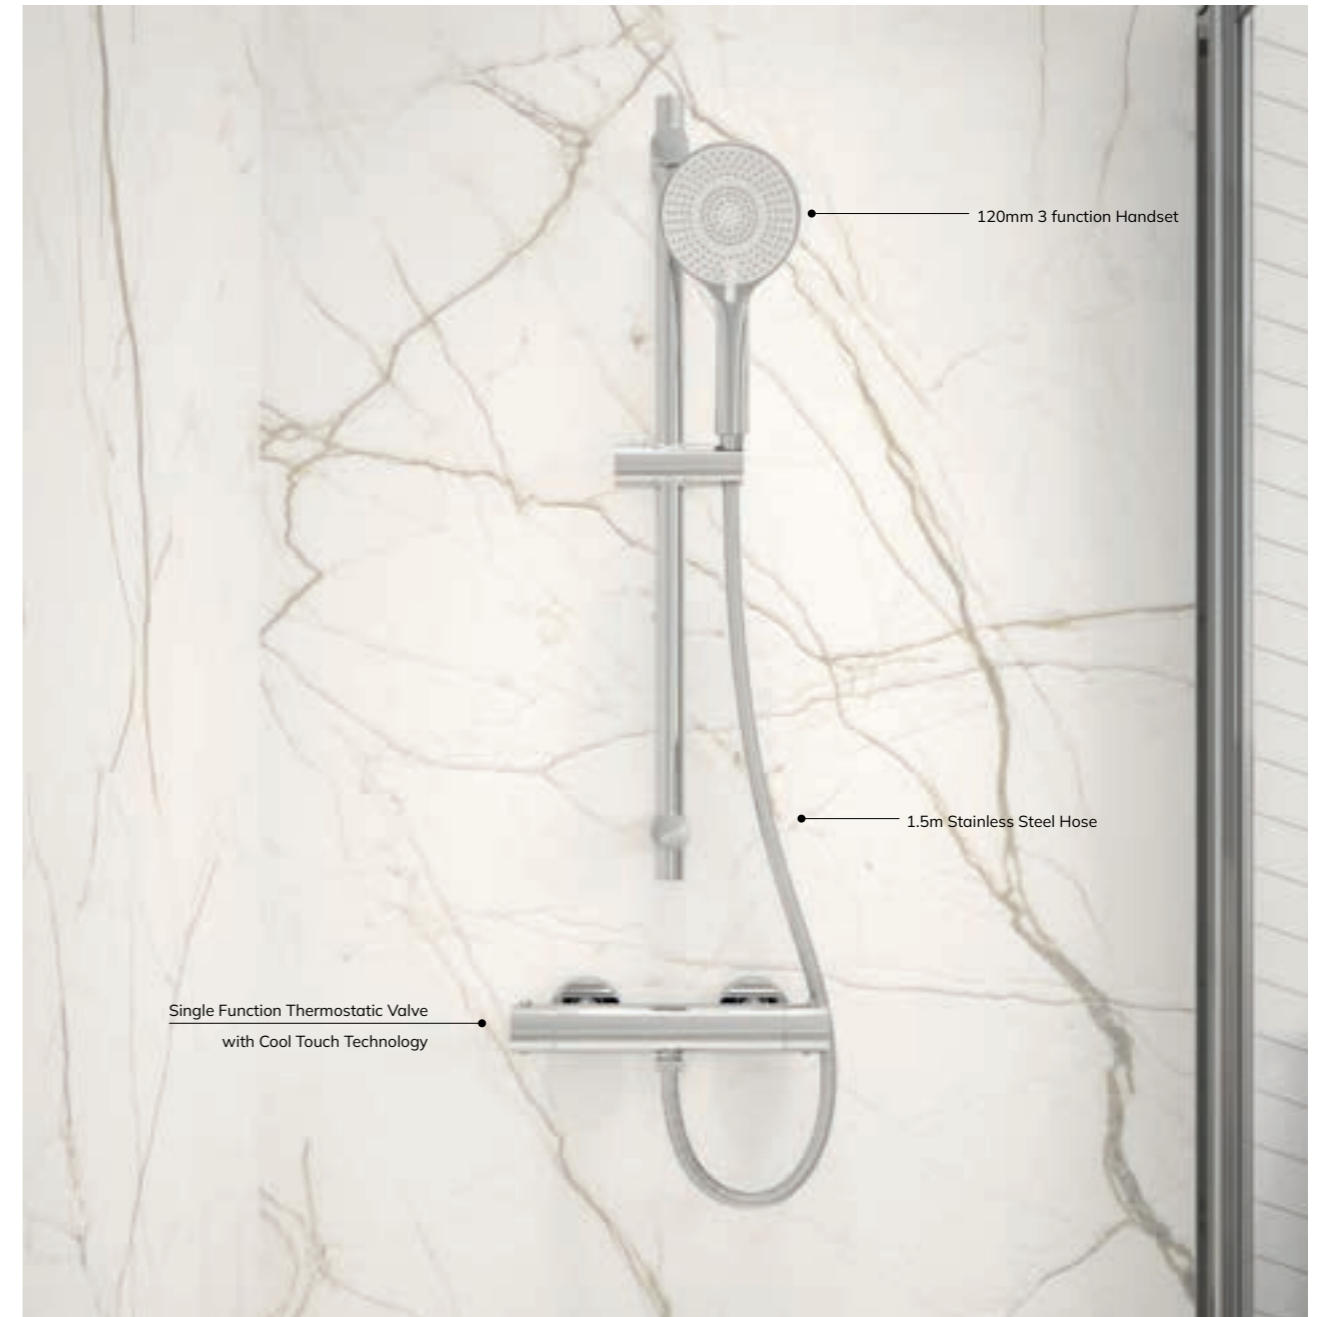

ALITA

Round Thermostatic Bar Valve Kit

- Exposed thermostatic shower valve
- Cool Touch Technology
- Round slide rail kit
- 1.5m Anti-twist Stainless Steel Hose
- Fast fit bracket included
- Min. Pressure: 0.2 bar (dynamic)

USH0023 **€250**