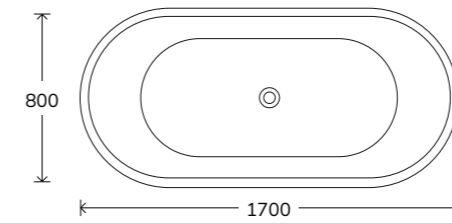

LYRA

Includes waste and overflow

White Freestanding Bath		Custom Colour Freestanding Bath	
UBA00051	€1895	UBA00065	€2895