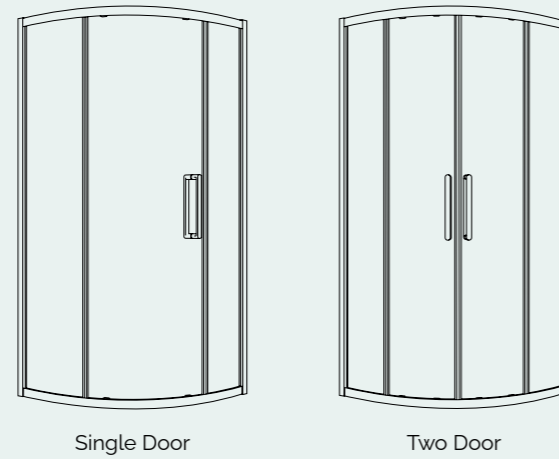

Quadrant Doors

With a curved front profile, quadrant enclosures offer a generous showering experience, while allowing for additional floor space within the bathroom.

Single Door

Two Door

Sizes	ASPECT	ZEBA	CITY+
Single Door Quadrant			
800mm		●	●
900mm	●	●	●
1000mm	●		●
Two Door Quadrant			
800mm			●
900mm	●		●
1000mm			●