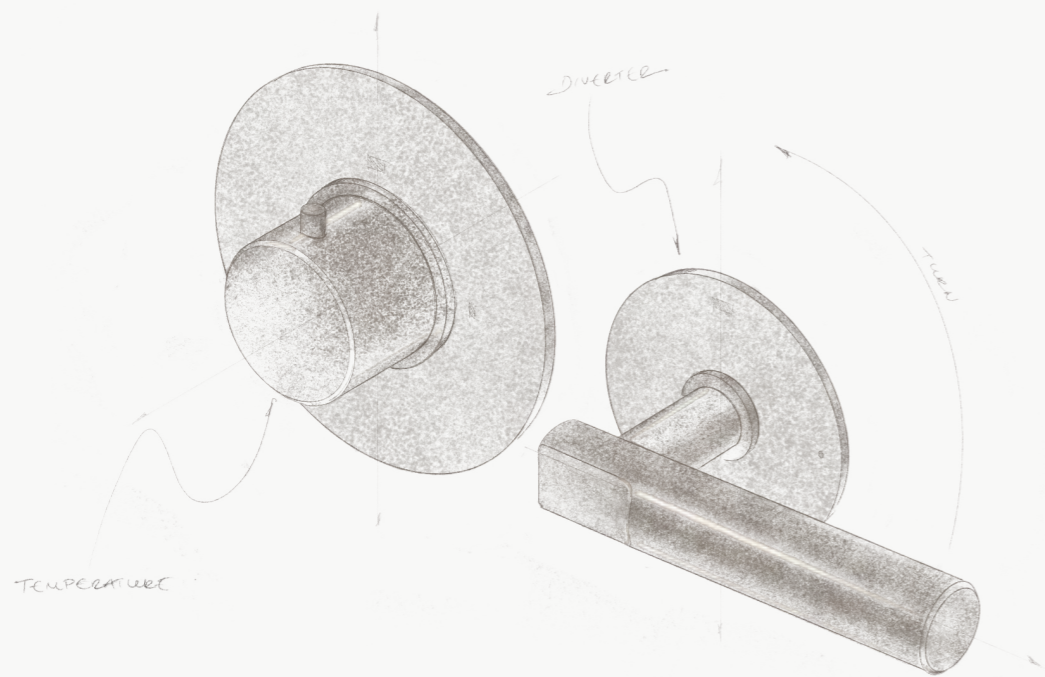

Outlet Options

Ceiling Mounted Shower Head

Wall Mounted Shower Head

Slide Rail Kit

Shower Handset

Overflow Bath Filler

“*Beautiful things that make your life better*”

is a concept deeply ingrained in Nordic design ethos. Everything must be functional, which is why Scandinavian designs are so successful when incorporated into bathroom space. HAKK seamlessly blends elegance and functionality into your bathroom, offering a touch of Nordic sophistication that enhances your daily routine.