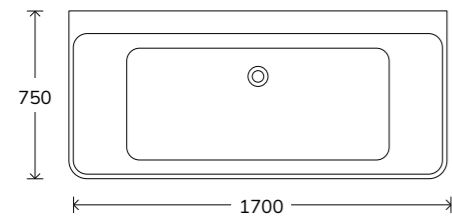

ONTARIO

Includes waste and overflow

White Freestanding Bath		Custom Colour Freestanding Bath	
UBA00053	€1795	UBA00066	€2795