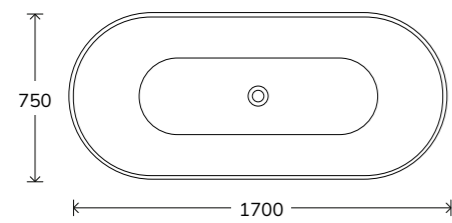

LAGUNA

Includes waste and overflow

White Freestanding Bath		Custom Colour Freestanding Bath	
UBA00050	€1695	UBA00064	€2695