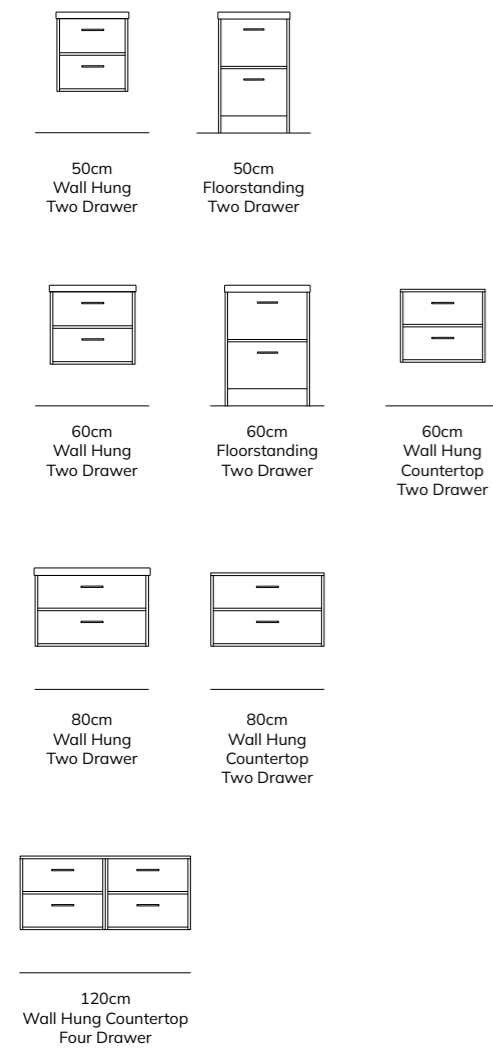

50cm · Wall Hung · 2 Drawer · Matt Black

Unit Options