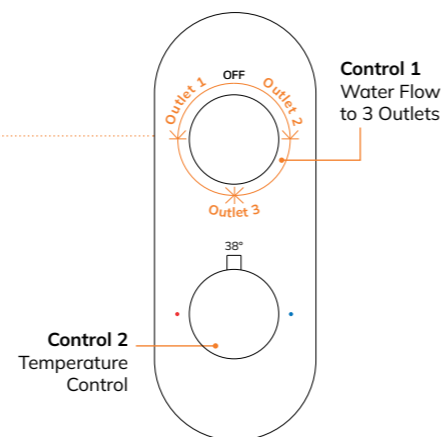

Similar to the single outlet valve, but with an inbuilt 2 way diverter that allows you to switch water flow between two different outlets.

Dual Control - 3 Outlet Shower Valve

These valves come with an inbuilt 3 way diverter that allows you to switch water flow between three different outlets.