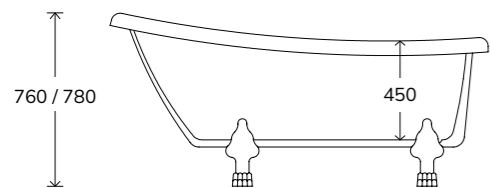

MONARCH

Code	Price
MONA1760	€1425

Waste and overflow not included See Page 357

VICEROY

DUCHESS

Length	Code	Price
1530	VICE1530	€1195
1710	VICE1710	

Waste and overflow not included See Page 357

Code	Price
DUCH1690	€1195