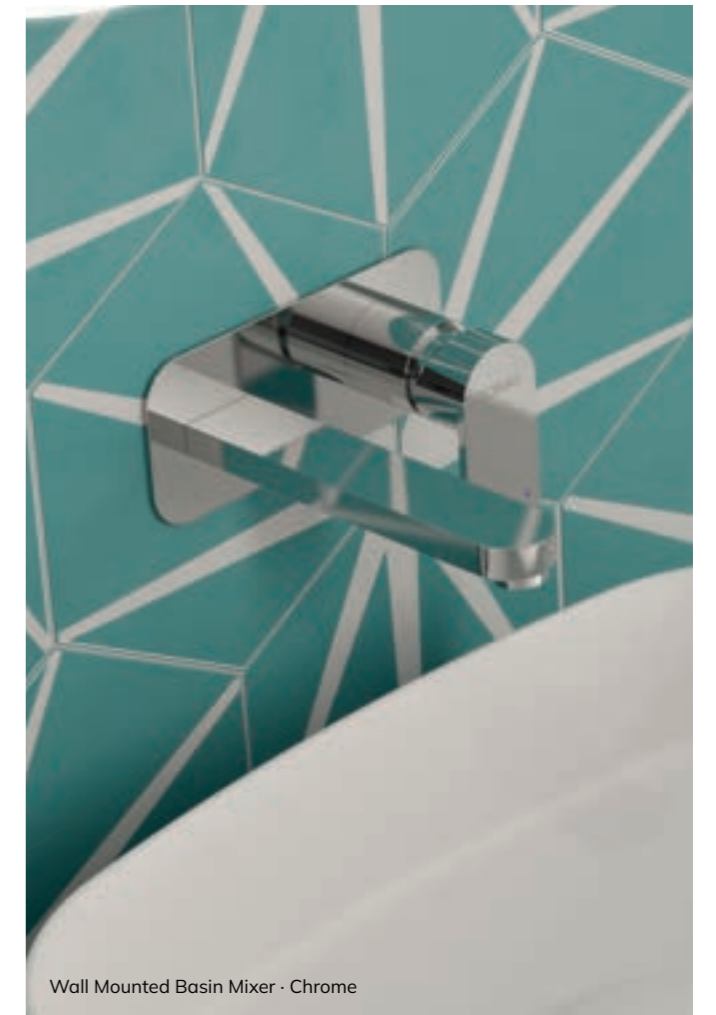

NORFOLK

Range Includes

- Cloakroom Basin Mixer
- Basin Mixer
- Wall Mounted Basin Mixer
- Freestanding Basin Mixer
- Basin Taps
- Bidet Mixer
- Bath Filler
- Bath Shower Mixer
- Floorstanding Bath Shower Mixer
- 4 Hole Bath Shower Mixer
- Manual Shower Valves
- Bath Filler Spout

Finishes

Features

PVD Coating on Brushed Gold finish

See page 178 for further details on Tap features

Standard & Cloakroom Basin Mixers include a colour coordinated click clack basin waste

Before purchasing taps & showers, ensure your site meets minimum operating pressure requirements. Please consult your plumber.