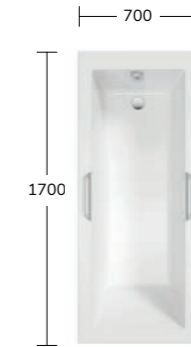

CADENZA Single Ended Bath

- Integrated Chrome Handles
- Internal Depth: 420mm
- Capacity: 162L

CADENZA Single Ended Bath	
UBA00022	€495