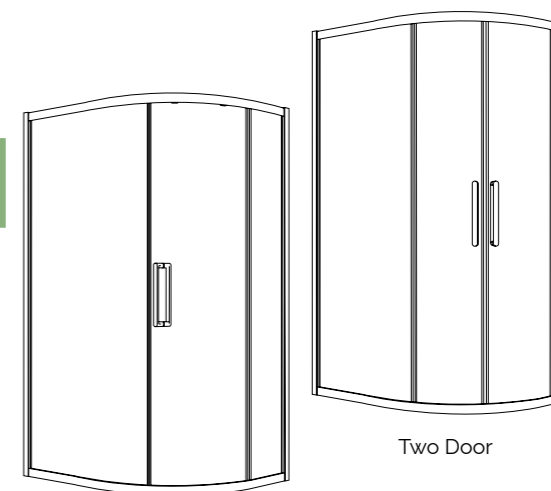

Single Door

Two Door