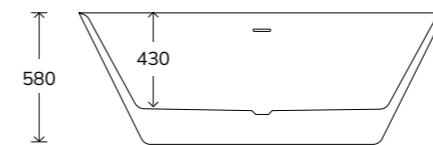

HOWE

Includes waste and overflow

White Freestanding Bath		Custom Colour Freestanding Bath	
UBA00052	€1595	UBA00063	€2595