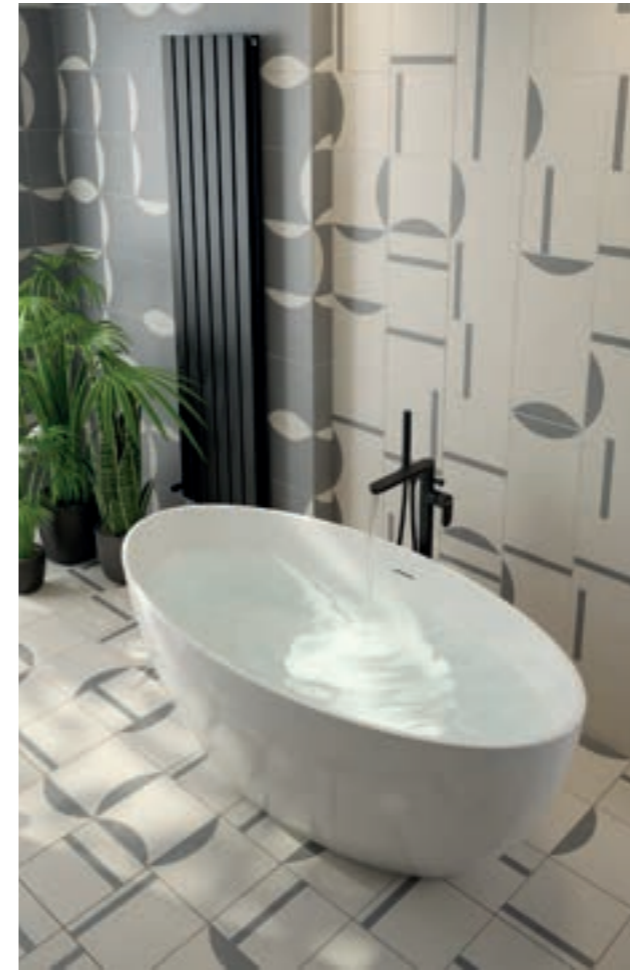

MAROVO

Includes waste and overflow

White Freestanding Bath		Custom Colour Freestanding Bath	
UBA00055	€1795	UBA00067	€2795