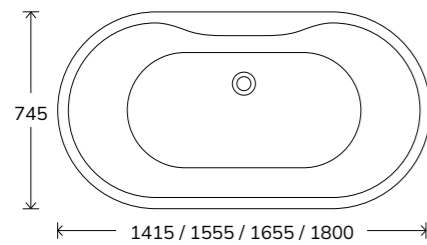

ANDREA

Includes waste and overflow

Length	White Freestanding Bath	Custom Colour Freestanding Bath
1415	UBA00045 €1425	UBA00072 €2425
1555	UBA00046 €1495	UBA00069 €2495
1655	UBA00047 €1595	UBA00070 €2595
1800	UBA00048 €1695	UBA00071 €2695