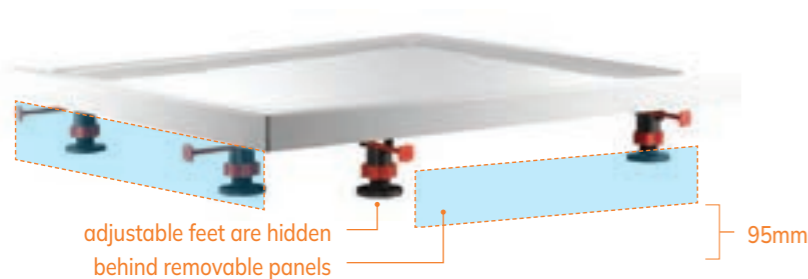

SONAS

€165

EASY PLUMB EASY ACCESS SHOWER TRAY KIT

Kit 1 Quadrant	Kit 2 Offset Quadrant
800	1000 x 800
900	1200 x 800
1000	1200 x 900
CODE: FP900Q100	CODE: FP1290Q100
Kit 3	Kit 4
700 x 700	1200 x 1000
760 x 760	1300 x 800
800 x 700	1400 x 700
800 x 800	1400 x 800
900 x 700	1400 x 900
900 x 760	1500 x 700
900 x 800	1500 x 760
900 x 900	1500 x 800
1000 x 700	1500 x 900
1000 x 760	1600 x 700
1000 x 800	1600 x 760
1000 x 900	1600 x 800
1100 x 700	1600 x 900
1100 x 760	1700 x 700
1100 x 800	1700 x 760
1100 x 900	1700 x 800
1200 x 700	1700 x 900
1200 x 760	
1200 x 800	
1200 x 900	
CODE: FP1290100	CODE: FP1710100

SONAS Bathrooms now offer an **Easy Plumb, Easy Access kit** solution across its range of **KRISTAL Low Profile & Anti-Slip shower trays**.

Loved by installers, the easy plumb installation kit features adjustable legs and loose removable access panels with a unique fastening system. Designed to raise the tray off the floor, it is ideal in applications where the shower tray waste and pipework needs to be plumbed above the floor boards or concrete floor.

The access panels in each easy plumb kit are made to suit various sizes and therefore may need to be cut down on site to suit some tray sizes. Each panel has cut lines clearly marked to suit your tray size.

Please refer to the guide opposite to identify which easy plumb kit you require to make your shower tray **Easy Plumb**.