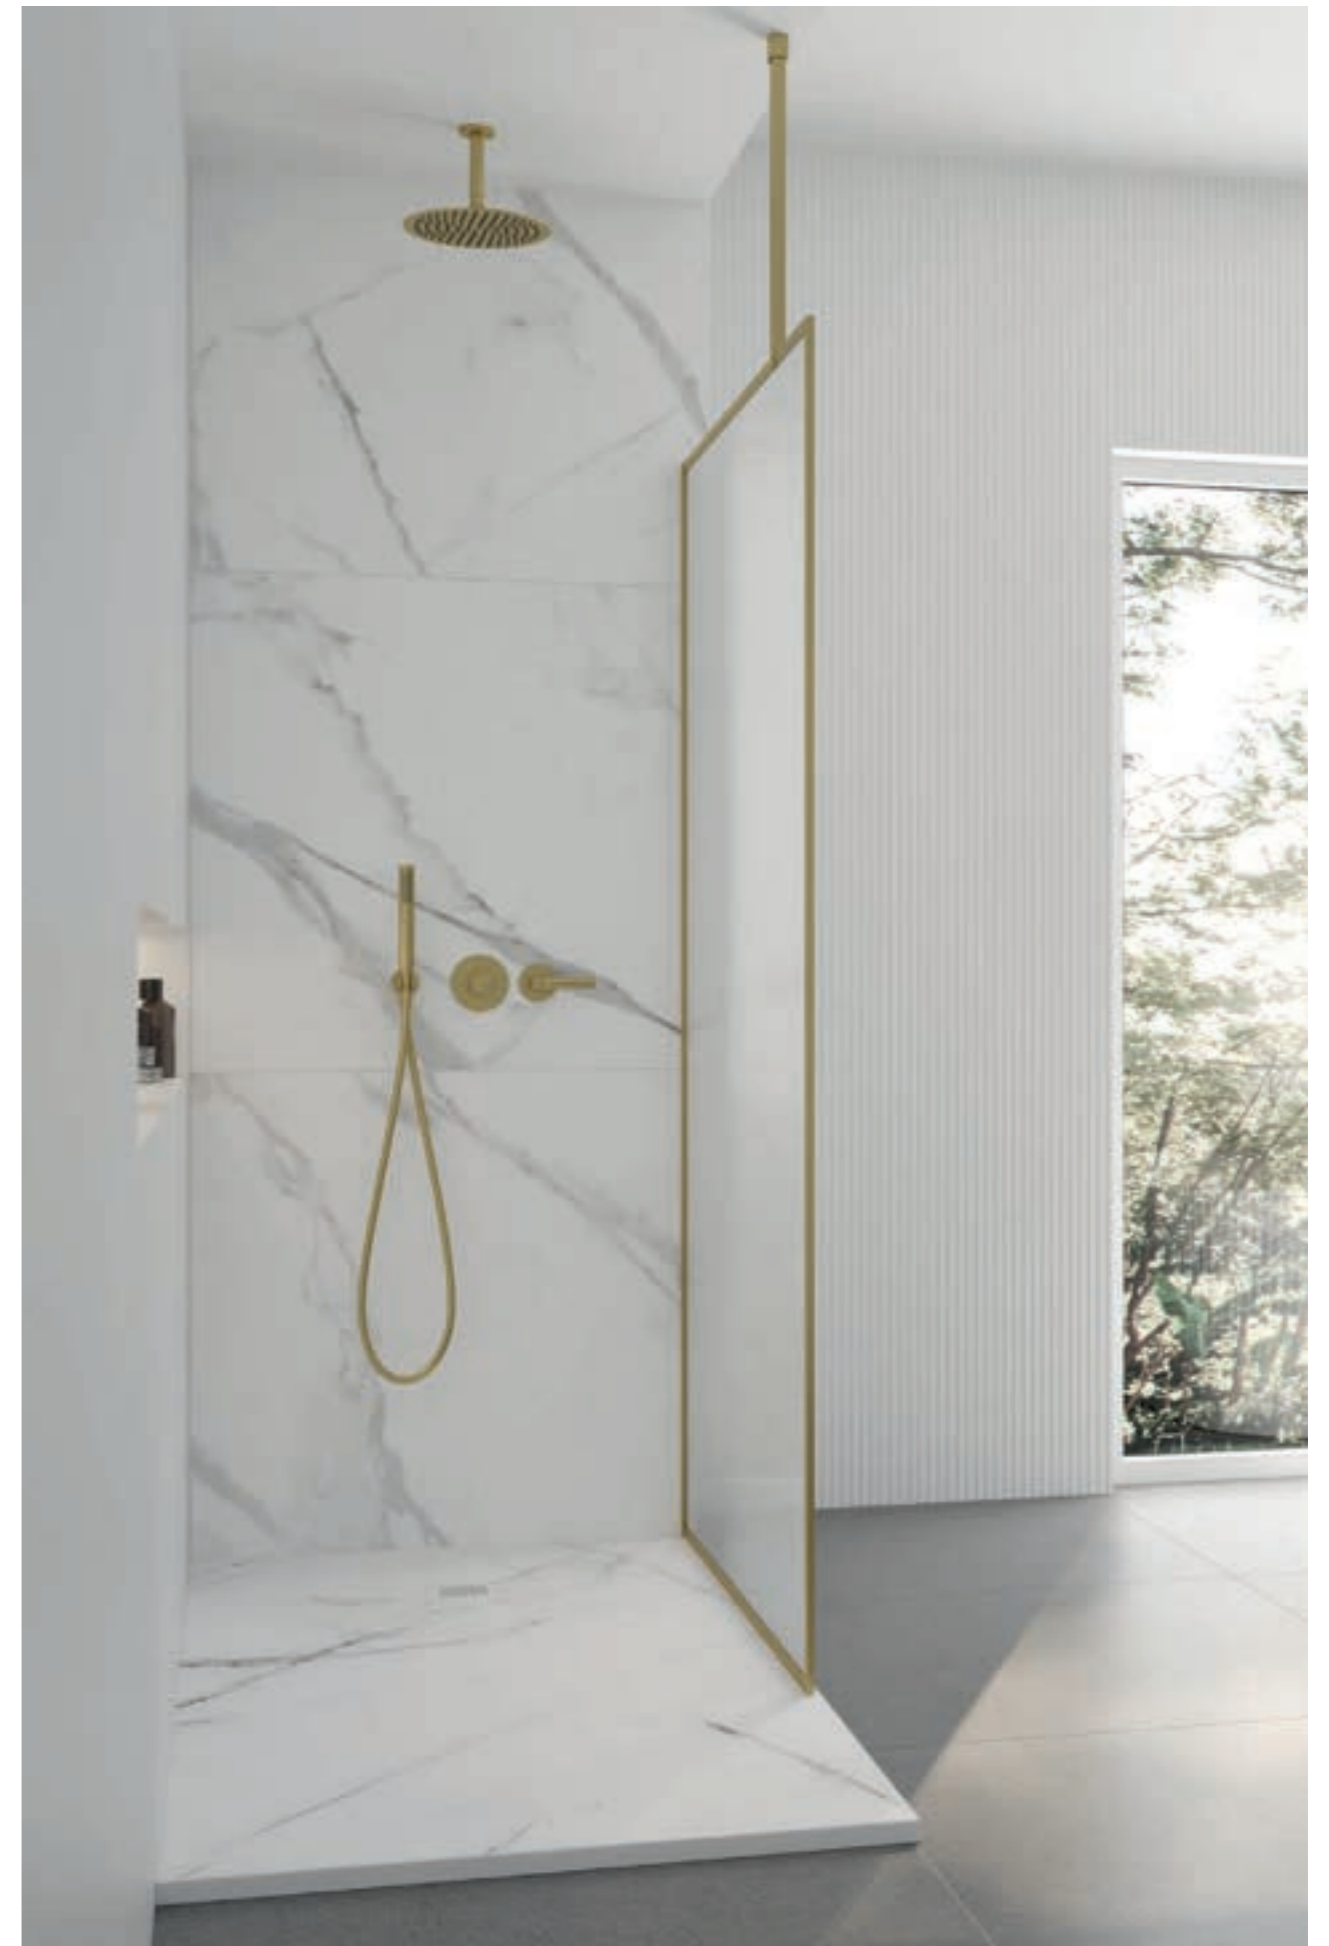

NEW UNITY Marble Effect Shower Trays

Inspired by the timeless beauty of natural stone, UNITY shower trays combine aesthetic appeal with practical functionality.

Available in both classic white marble and striking black marble, UNITY trays seamlessly blend with any bathroom decor, providing a sophisticated and stylish finish.

Crafted from a high quality gel coated resin UNITY shower trays ensure durability and longevity while offering a touch of luxury and elegance to any showering space.

- Resin Bonded
- Slip Resistant
- 30mm High