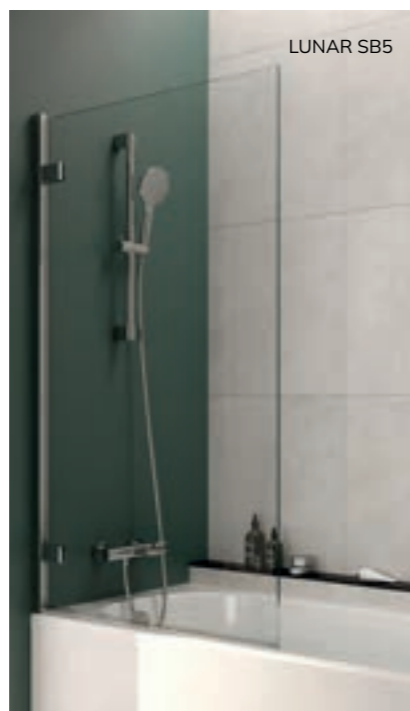

LUNAR SB1 - Brushed Gold

LUNAR SB3

LUNAR SB5

LUNAR SB6

LUNAR SB1

Radius Bathscreen, L800 x H1400mm

● Chrome	LBS001	€225
● Matt Black	LBS007	€265
● Brushed Gold	LBS009	€265
● Brushed Nickel	LBS010	€265

LUNAR SB2