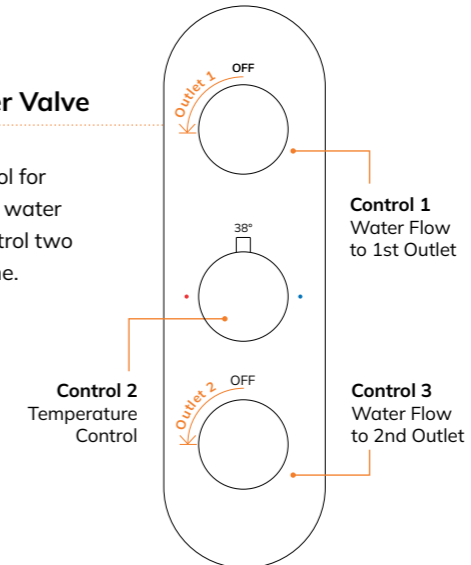

Triple Control - 2 Outlet Shower Valve

This valve has three controls. One control for water temperature and two controls for water flow. It allows you to independently control two different shower outlets at the same time.