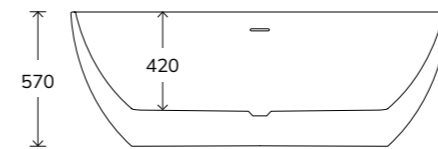

MAROVO

Includes waste and overflow

White Freestanding Bath		Custom Colour Freestanding Bath	
UBA00055	€1795	UBA00067	€2795