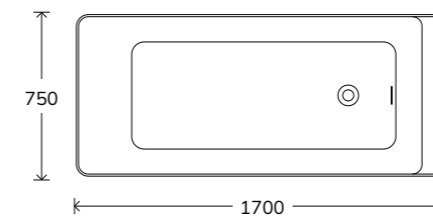

Includes waste and overflow

White Freestanding Bath	Custom Colour Freestanding Bath
UBA00150 €1660	UBA00152 €2630