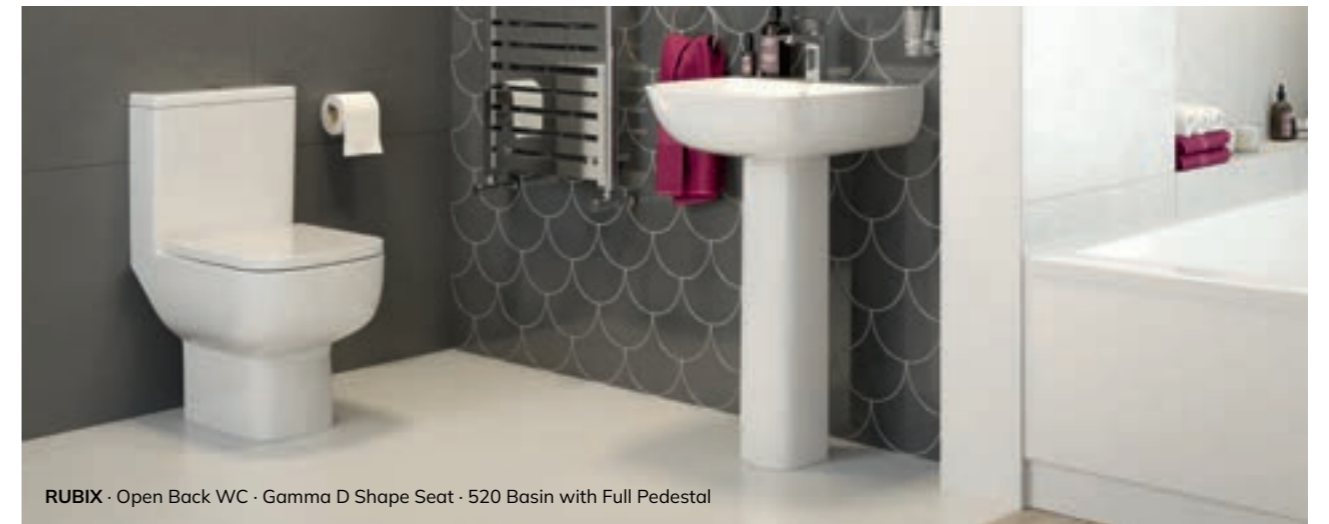

€260

RUBIX - Open Back WC · Gamma D Shape Seat · 520 Basin with Full Pedestal

Rubix WCs

Open Back Close Coupled WC

2 Seat Options

WC, cistern & fittings,
6/4L push button.
Soft close quick release seat
W365 x H780 x D600mm
€445