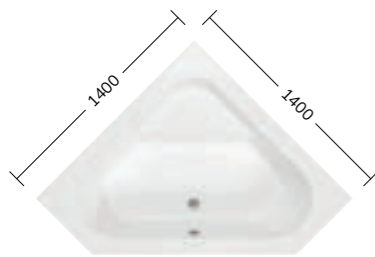

CONCERTO Luxury Corner Bath

- Includes Bath Panel
- Internal Depth: 370mm
- Capacity: 166L

Concerto Luxury Corner Bath	
UBA00032	€995