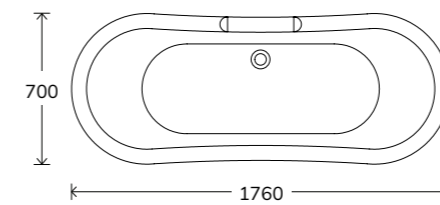

MONARCH

Code	Price
MONA1760	€1425

Waste and overflow not included See Page 357

VICEROY

DUCHESS

Length	Code	Price
1530	VICE1530	€1195
1710	VICE1710	

Waste and overflow not included See Page 357

Code	Price
DUCH1690	€1195