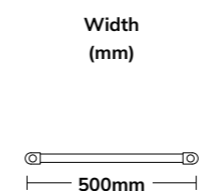

Matt Black

Finish/Colour	Pipe Centre (mm)	BTU	Code	Price
Chrome	450	1376	UHT00001	€495
Matt Black	450	1743	UHT00002	€495
Brushed Gold	450	1376	UHT00003	€595
Brushed Nickel	450	1376	UHT00004	€595