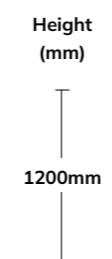

Finish/Colour	Pipe Centre (mm)	BTU	Code	Price
Chrome	450	1376	UHT00001	€495
Matt Black	450	1743	UHT00002	€495
Brushed Gold	450	1376	UHT00003	€595
Brushed Nickel	450	1376	UHT00004	€595