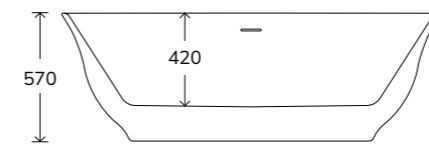

REEF

Includes waste and overflow

White Freestanding Bath		Custom Colour Freestanding Bath	
UBA00056	€1995	UBA00061	€2995