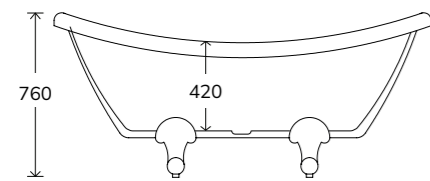

COUNTESS

Code	Price
COUNT1760	€1195

Waste and overflow not included See Page 357

Floorstanding Bath Shower Mixers

Min. Pressure: 1 bar

PLEASE NOTE* Floorstanding bath shower mixer must be supplied to your installer at first fix stage.