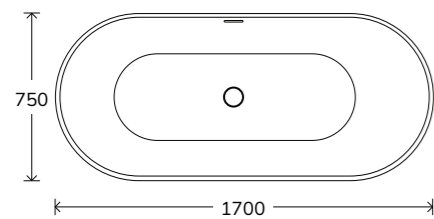

ABYSS

Includes waste and overflow

White Freestanding Bath		Custom Colour Freestanding Bath	
UBA00054	€1695	UBA00060	€2695