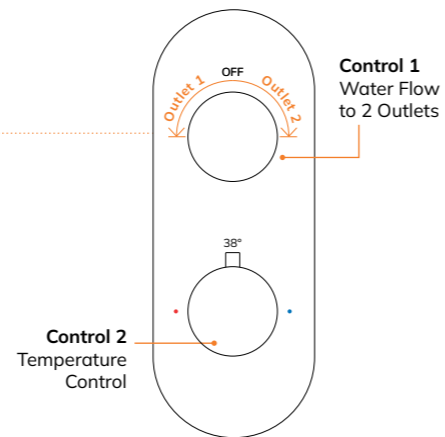

Similar to the single outlet valve, but with an inbuilt 2 way diverter that allows you to switch water flow between two different outlets.

Dual Control - 3 Outlet Shower Valve

These valves come with an inbuilt 3 way diverter that allows you to switch water flow between three different outlets.