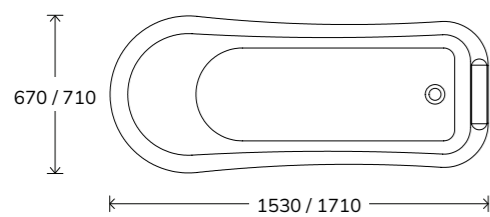

MONARCH

Code	Price
MONA1760	€1425

Waste and overflow not included See Page 357

VICEROY

DUCHESS

Length	Code	Price
1530	VICE1530	€1195
1710	VICE1710	

Waste and overflow not included See Page 357

Code	Price
DUCH1690	€1195