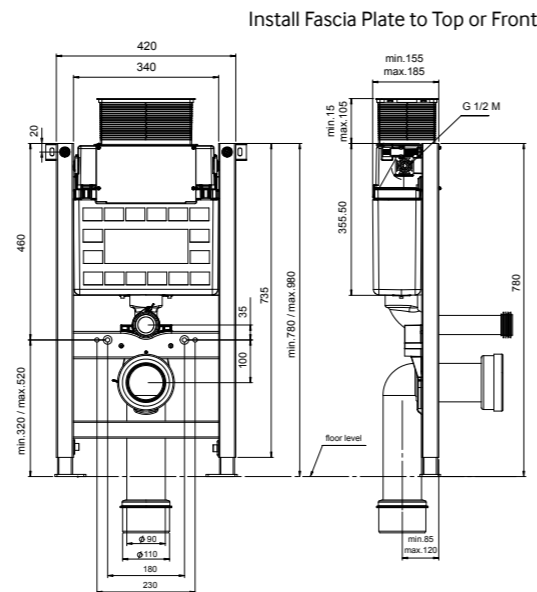

Black  TO64113P49

Gold  USW0506

Nickel  USW0507

FASTFIX Frame for Wall Hung WCs

Includes pan connectors with front access, dual flush cistern and rectangular or circular flush plate [excluding wc pan]

W350 x H1100-1300 x D150-180mm