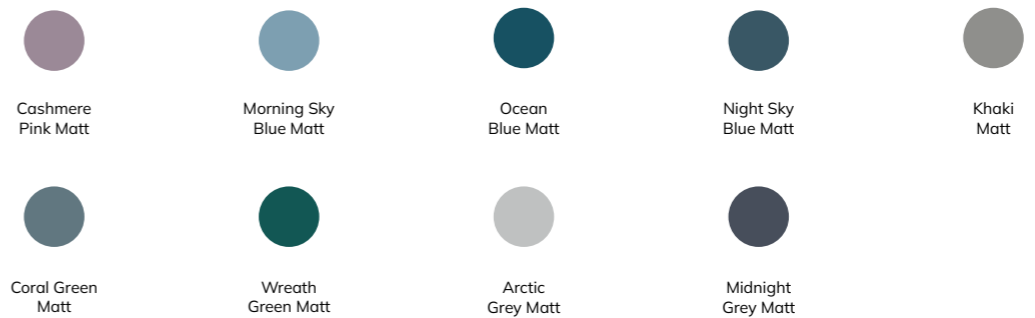

Sizes

- 300mm
- 400mm
- 500mm
- 600mm
- 700mm
- 800mm
- 900mm
- 1000mm
- 1100mm
- 1200mm
- 1400mm

Colours

Optional 300mm Flipper Panel

Cashmere Pink Matt

Morning Sky Blue Matt

SCANDINAVIAN Colour Coordinating Wetroom Panel