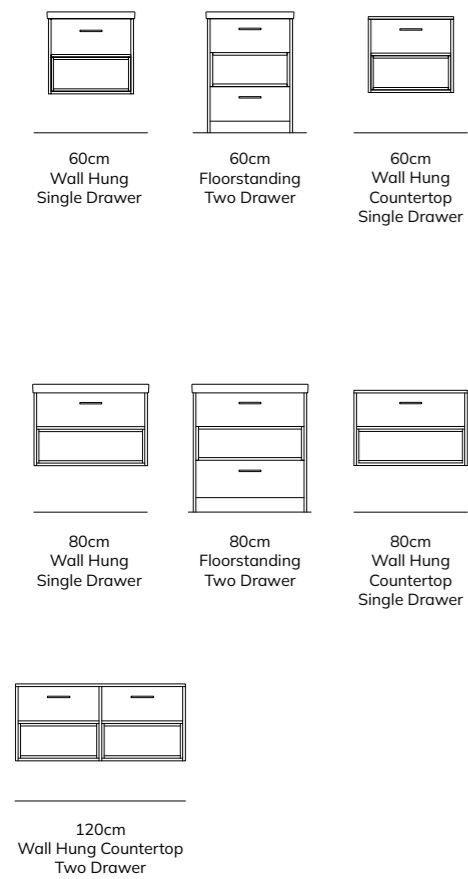

Unit Options