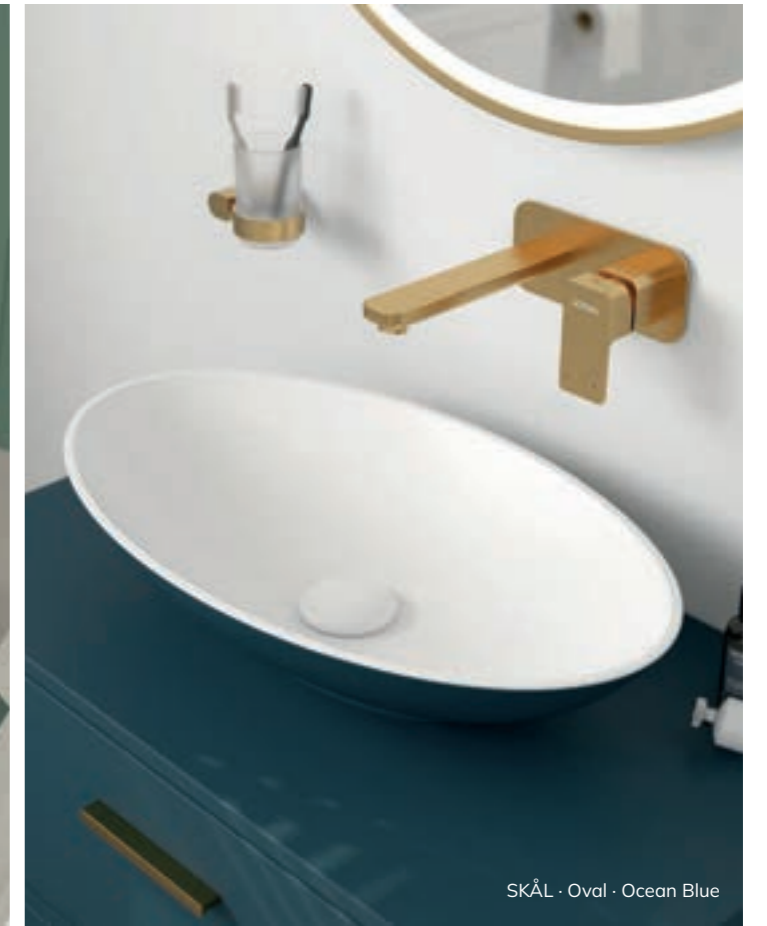

SKÅL

Elegant and bold – the stylish dual-tone SKÅL countertop basin sits proudly on your selected countertop vanity unit. The organic shapes and ultra-sleek profile are achieved by Solid Surface, a natural resin material, with a silky-smooth touch and matt finish. SKÅL Basin showcases a modern, cutting-edge aesthetic. With the resin material, SKÅL embraces new forms - round, oval and rectangular. The palette is chosen to coordinate with the colours in the Scandinavian furniture collection. SKÅL spectrum of shades adds a touch of sophistication to your bathroom. Complete your look with our range of contemporary Freestanding or Wall Mounted Basin Mixers.

Basin Options

Colour Options