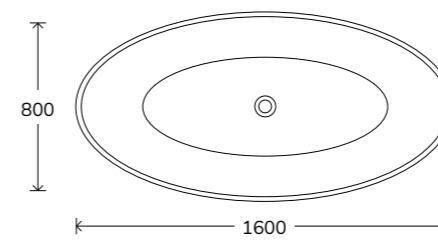

MAROVO

Includes waste and overflow

White Freestanding Bath		Custom Colour Freestanding Bath	
UBA00055	€1795	UBA00067	€2795