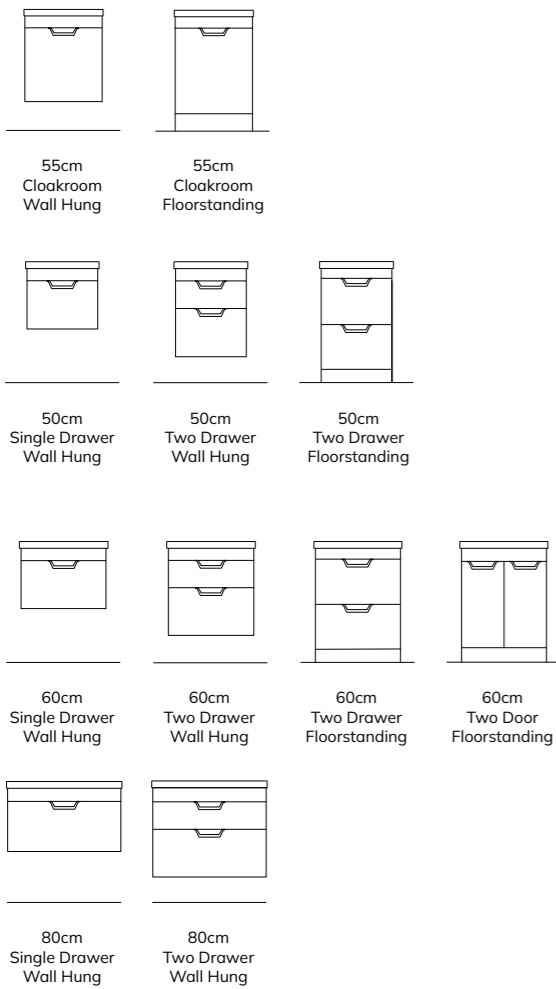

50cm · Wall Hung · 1 Drawer · Coral Green Matt

Unit Options