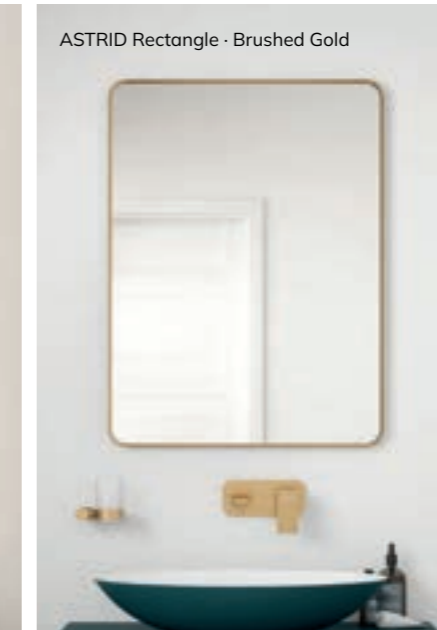

ASTRID

ASTRID Beam - Rectangle - Matt Black

ASTRID Beam - Round - Brushed Gold

ASTRID Beam

- Matt Black or Brushed Gold metal frame
- Colour temperature changing LED
- Energy Efficient LED lights
- Heated Demister Pad
- Touch Switch
- IP44 Rated
- Suitable for Bathroom Zones 2 & 3
- Portrait or Landscape

ASTRID Rectangle - Brushed Gold

ASTRID Round - Matt Black

ASTRID Style

- Decorative adjustable black strap
- Matt Black metal frame
- Colour temperature changing LED
- Energy Efficient LED lights
- Heated Demister Pad
- Touch Switch
- IP44 Rated
- Suitable for Bathroom Zones 2 & 3