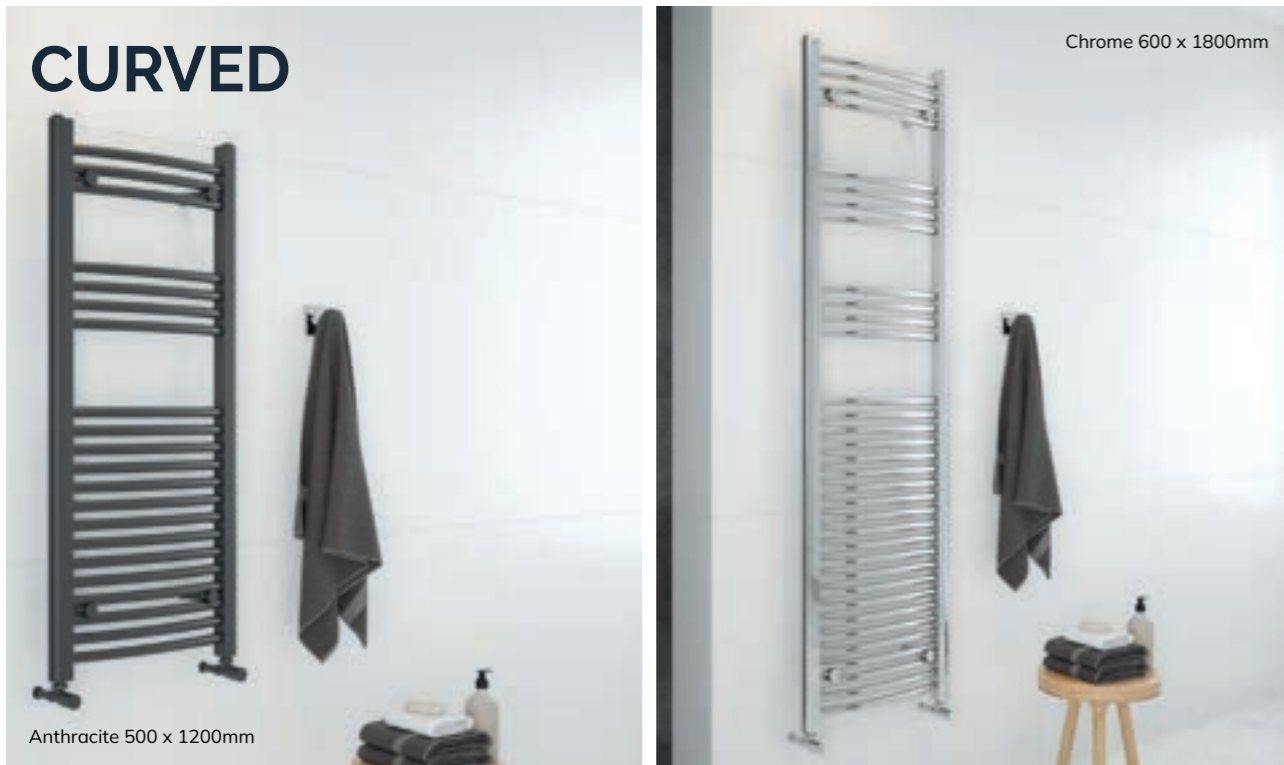

Width (mm)	Height (mm)	Finish/Colour	Pipe Centre (mm)	BTU	Code	Price
	1800	● Chrome	460	2259	STW185CCP	€290
		— —	—	—	—	—
		— —	—	—	—	—
	1200	● Chrome	460	1436	STW125CCP	€210
		● Anthracite	460	2154	STW125CAT	€195
		● Matt Black	460	2154	STW125CBLK	€195
	1200	● Chrome	560	1633	STW126CCP	€230
		● Anthracite	560	2451	STW126CAT	€210
		● Matt Black	560	2451	STW126CBLK	€210
	800	● Chrome	460	1027	STW085CCP	€155
		● Anthracite	460	1540	STW085CAT	€145
		● Matt Black	460	1540	STW085CBLK	€145
	800	● Chrome	560	1168	STW086CCP	€170
		● Anthracite	560	1572	STW086CAT	€155
		● Matt Black	560	1572	STW086CBLK	€155

Width (mm)	Height (mm)	Finish/Colour	Pipe Centre (mm)	BTU	Code	Price
	1800	● Chrome	460	2259	STW185SCP	€290
		— —	—	—	—	—
		— —	—	—	—	—
	1200	● Chrome	460	1436	STW125SCP	€210
		● Anthracite	460	2154	STW125SAT	€195
		● Matt Black	460	2154	STW125SBLK	€195
	1200	● Chrome	560	1633	STW126SCP	€230
		● Anthracite	560	2451	STW126SAT	€210
		● Matt Black	560	2451	STW126SBLK	€210
	800	● Chrome	460	1027	STW085SCP	€155
		● Anthracite	460	1540	STW085SAT	€145
		● Matt Black	460	1540	STW085SBLK	€145
	800	● Chrome	560	1168	STW086SCP	€170
		● Anthracite	560	1572	STW086SAT	€155
		● Matt Black	560	1572	STW086SBLK	€155