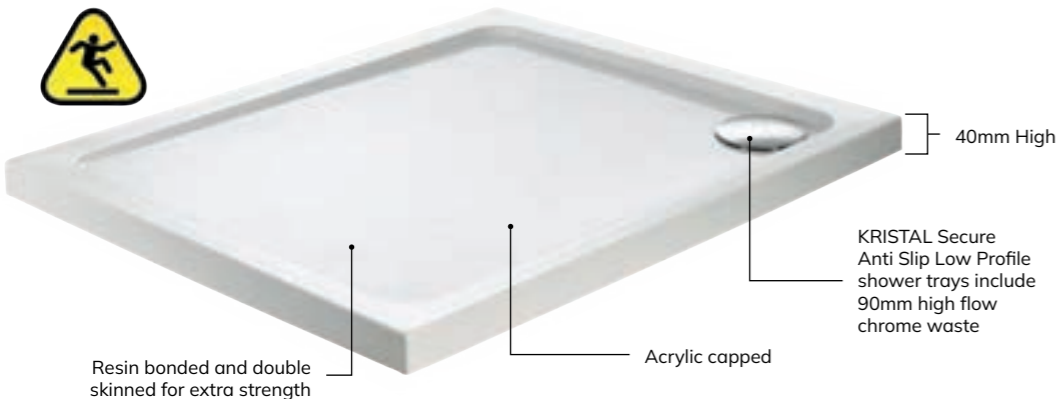

peace of mind for homeowners, particularly for households with young children, elderly family members, or individuals with mobility issues. With the Kristal Secure shower tray, you can enjoy a luxurious shower experience while prioritising health and safety, combining resilience and style seamlessly to elevate your home's bathroom environment.