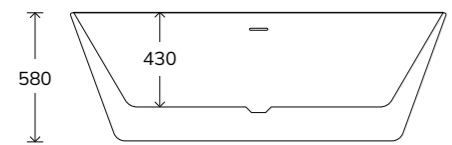

COMINO

Includes waste and overflow

White Freestanding Bath		Custom Colour Freestanding Bath	
UBA00049	€1695	UBA00062	€2695