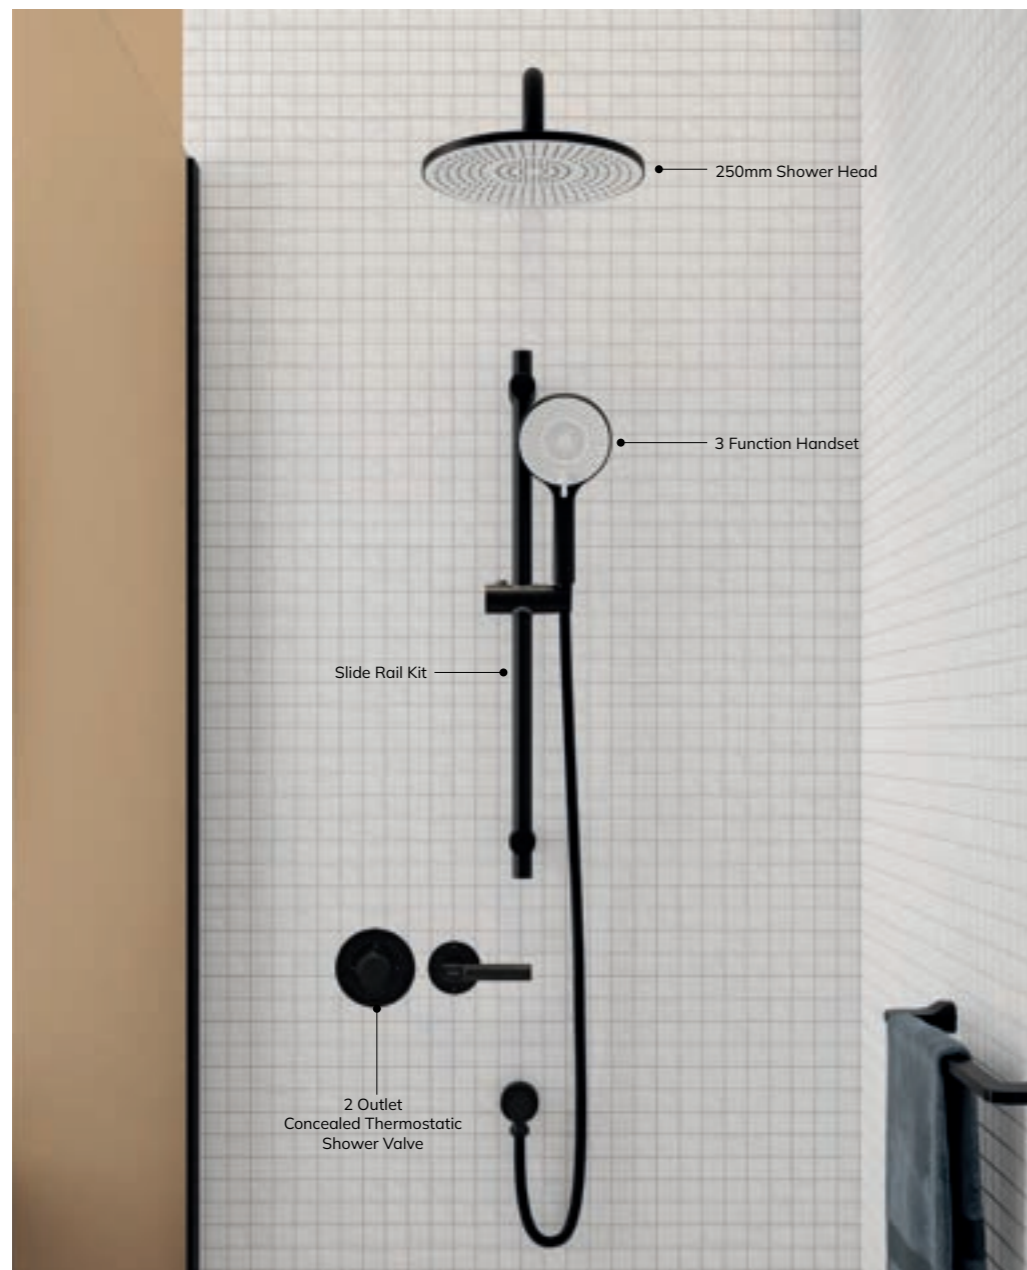

NEW HAKK Thermostatic Shower Kit 1

+

+

+

OR

	With Ceiling Arm	With Wall Arm	
Chrome	USH0163	USH0162	€695
Matt Black	USH0165	USH0164	€795
Brushed Gold	USH0167	USH0166	€795
Brushed Nickel	USH0169	USH0168	€795