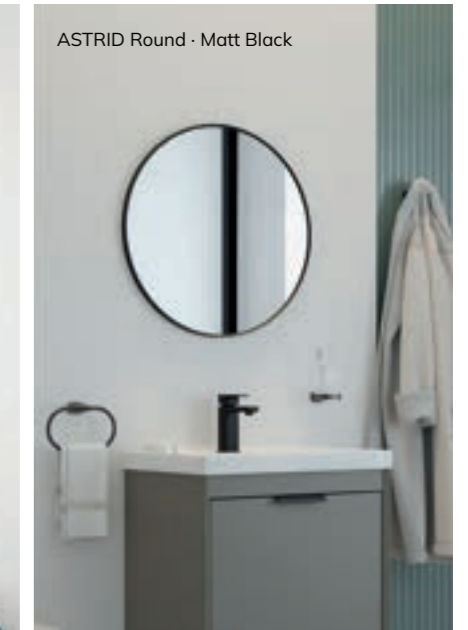

ASTRID

ASTRID Beam - Rectangle - Matt Black

ASTRID Beam - Round - Brushed Gold

ASTRID Beam

- Matt Black or Brushed Gold metal frame
- Colour temperature changing LED
- Energy Efficient LED lights
- Heated Demister Pad
- Touch Switch
- IP44 Rated
- Suitable for Bathroom Zones 2 & 3
- Portrait or Landscape

ASTRID Rectangle - Brushed Gold

ASTRID Round - Matt Black

ASTRID Style

- Decorative adjustable black strap
- Matt Black metal frame
- Colour temperature changing LED
- Energy Efficient LED lights
- Heated Demister Pad
- Touch Switch
- IP44 Rated
- Suitable for Bathroom Zones 2 & 3