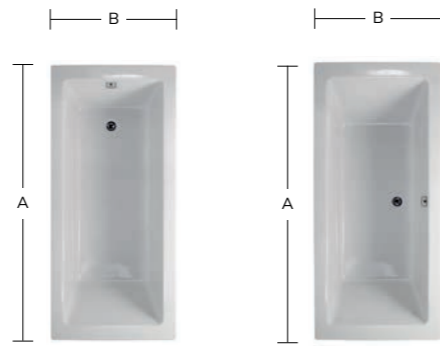

A: Length	B: Width	Internal Depth	Capacity	Single Ended	Double Ended	Price
1600	700	420	163L	UBA00041	UBA00033	€560
1700	700	450	200L	UBA00042	UBA00034	€575
1700	750	450	212L	UBA00043	UBA00035	€595
1800	800	490	279L	UBA00044	UBA00036	€625
1800	900	490	281L	---	UBA00037	€750
1900	800	490	290L	---	UBA00038	€750
1900	900	490	353L	---	UBA00039	€795
2000	900	490	384L	---	UBA00040	€850

PACIFIC Single or Double Ended Bath With Whirlpool

8 Jet Whirlpool Bath					12 Jet Whirlpool Bath				
Single Ended					Single Ended				
Length	Width	Chrome Jets	White Jets	Price	Length	Width	Chrome Jets	White Jets	Price
1600	700	GGIPACSE167005	UBA00119	€1355	1600	700	---	---	---
1700	700	GGIPACSE177005	UBA00121	€1365	1700	700	GGIPACSE177004	UBA00120	€1520
1700	750	GGIPACSE177505	UBA00123	€1395	1700	750	GGIPACSE177504	UBA00122	€1545
1800	800	---	---	---	1800	800	GGIPACSE188004	UBA00124	€1575

8 Jet Whirlpool Bath					12 Jet Whirlpool Bath				
Double Ended					Double Ended				
Length	Width	Chrome Jets	White Jets	Price	Length	Width	Chrome Jets	White Jets	Price
1600	700	GGIPACDE167005	UBA00109	€1355	1600	700	---	---	---
1700	700	GGIPACDE177005	UBA00111	€1365	1700	700	GGIPACDE177004	UBA00110	€1520
1700	750	GGIPACDE177505	UBA00113	€1395	1700	750	GGIPACDE177504	UBA00112	€1545
1800	800	---	---	---	1800	800	GGIPACDE188004	UBA00114	€1575
1800	900	---	---	---	1800	900	GGIPACDE189004	UBA00115	€1695
1900	800	---	---	---	1900	800	GGIPACDE198004	UBA00116	€1695
1900	900	---	---	---	1900	900	GGIPACDE199004	UBA00117	€1730
2000	900	---	---	---	2000	900	GGIPACDE209004	UBA00118	€1760

Aqua Light
GGILUXPC €315

Pump Protection
GGIPP €255

Installing a shower over a whirlpool bath?
Please inform our team when ordering