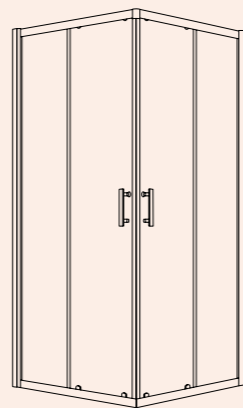

Corner Entry Doors

Ideal for bathrooms with limited space, corner entry enclosures serve as excellent space savers. Neatly fitting into any size bathroom, they provide a multitude of advantages. With a range of options available, there's a perfect style and size to suit your bathroom.

ASPECT	ZEBA	CITY+
760mm		•
800mm		•
900mm		•