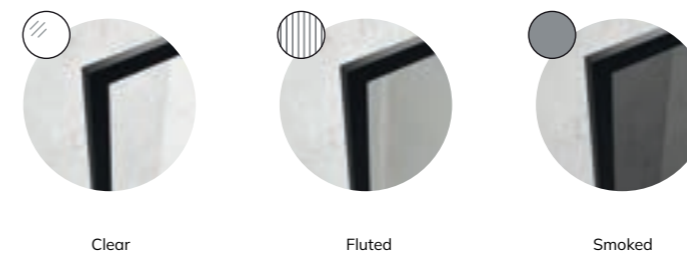

Sizes

- NEW 800mm
- 900mm
- 1000mm
- 1200mm

Frames

Glass

Support Bars

Stabilising Bar

Ceiling Support Bar

Optional Angled Support Bar