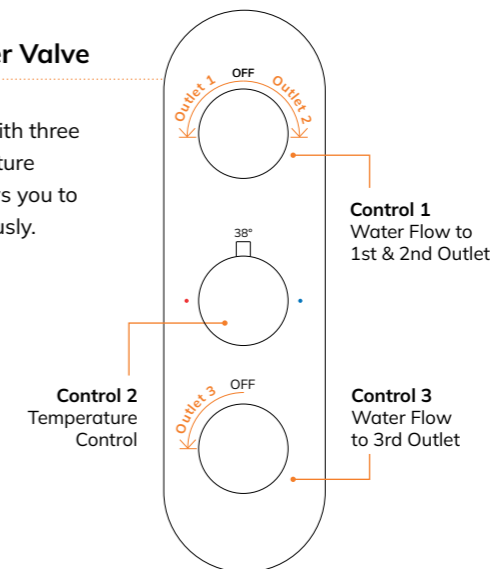

Triple Control - 3 Outlet Shower Valve

This valve offers even more flexibility, with three controls. One control for water temperature and two controls for water flow. It allows you to use two of the three outlets simultaneously.