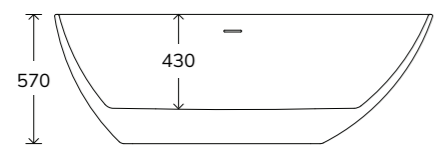

ABYSS

Includes waste and overflow

White Freestanding Bath		Custom Colour Freestanding Bath	
UBA00054	€1695	UBA00060	€2695