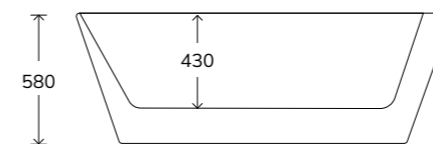

Includes waste and overflow

White Freestanding Bath	Custom Colour Freestanding Bath
UBA00150 €1660	UBA00152 €2630