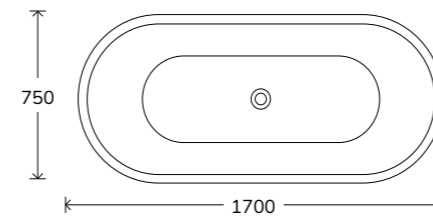

HOWE

Includes waste and overflow

White Freestanding Bath		Custom Colour Freestanding Bath	
UBA00052	€1595	UBA00063	€2595