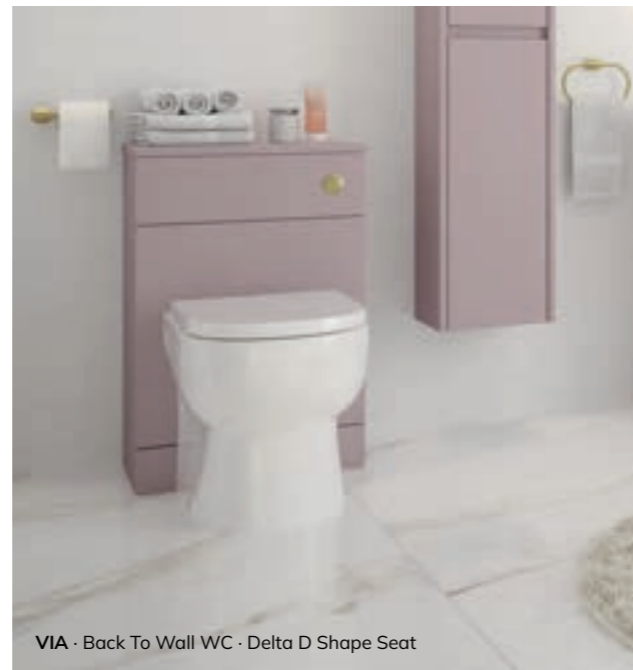

VIA · Back To Wall WC · Delta D Shape Seat