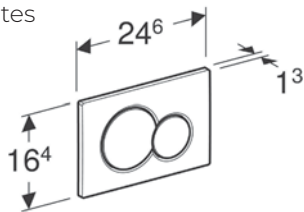

Sigma Flush Plates

Sigma01