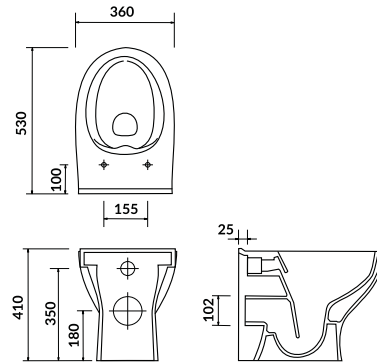

MODUO

* the technical drawing concerns standing bowl without a toilet seat

ELEGANCE FULLY SHROUDED

ELEGANCE WALL HUNG

NORVA

CASHEL

CLHPCS

CLPCS