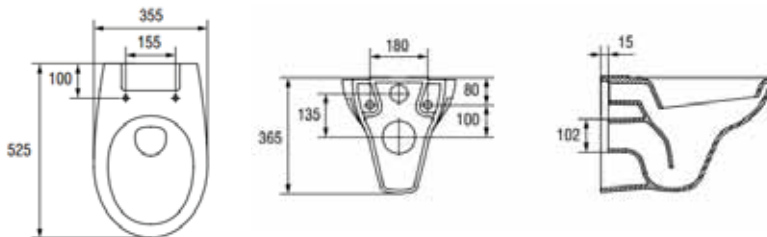

CREA

CRRK

CROK

ARTECA

ARPCS

ARWHPA

BTW002