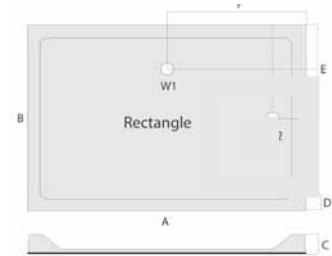

2.8M FLEXI VERSATILE SEAL STRIP € 37

WAY

3.8M FLEXI VERSATILE SEAL STRIP € 47

WA3