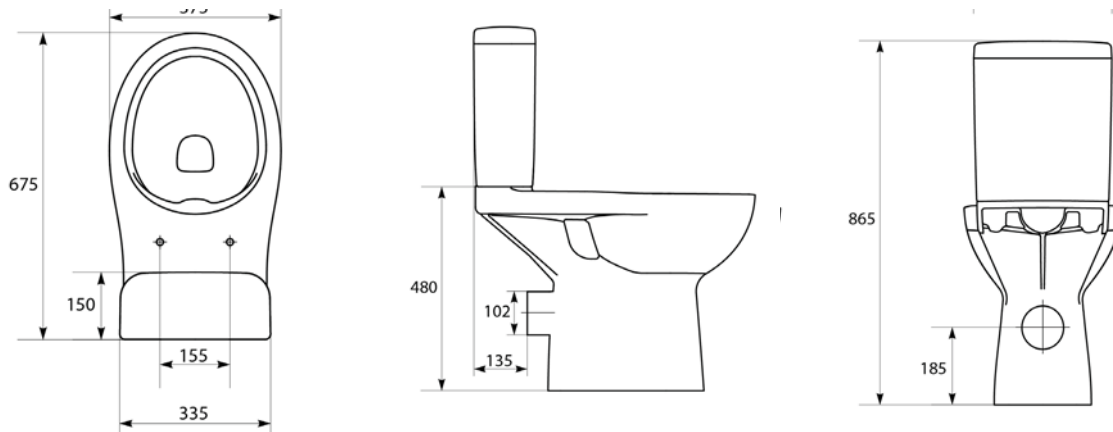

MODUO

* the technical drawing concerns standing bowl without a toilet seat

ELEGANCE FULLY SHROUDED

ELEGANCE WALL HUNG

NORVA

CASHEL

CLHPCS

CLPCS