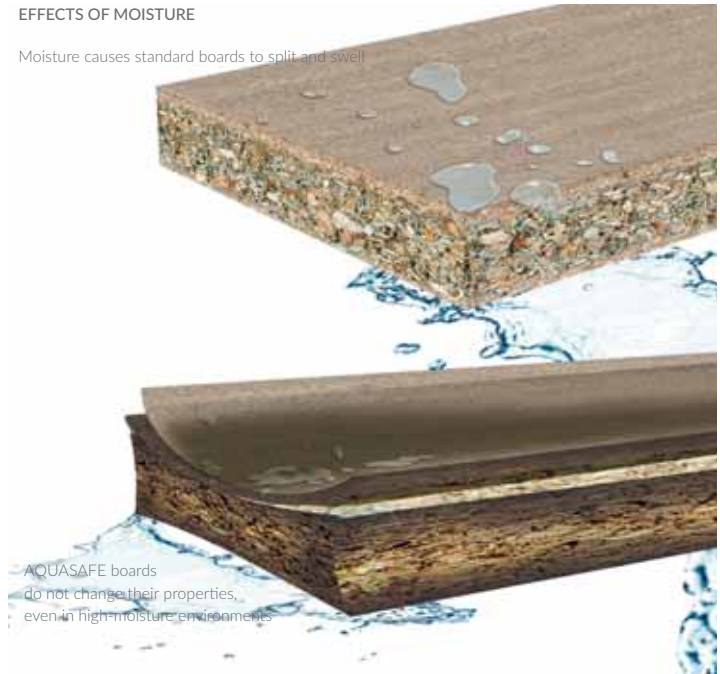

silver protect
TECHNOLOGY

- Integrated antibacterial effect
- Optimal protection - inhibiting bacterial growth
- Absolute safety for the environment and health
- Reliable protection throughout the entire life cycle of the product

NEW TECHNOLOGY ENHANCING DESIGN

AQUASAFE

Look out for our
AQUASAFE
Symbol

AQUASAFE boards are denser than regular boards, with the fibres being filled with a moisture proofing agent featuring anti-fungal properties. AQUASAFE boards have better absorption and swelling properties than traditional boards.

EFFECTS OF MOISTURE

Moisture causes standard boards to split and swell

AQUASAFE INCREASED MOISTURE RESISTANCE TECHNOLOGY

Compared with the materials used in traditional furniture, AQUASAFE boards do not split or swell when in contact with the moisture present in bathrooms. This makes them more durable and stronger, so that the furniture remains in perfect shape for years.