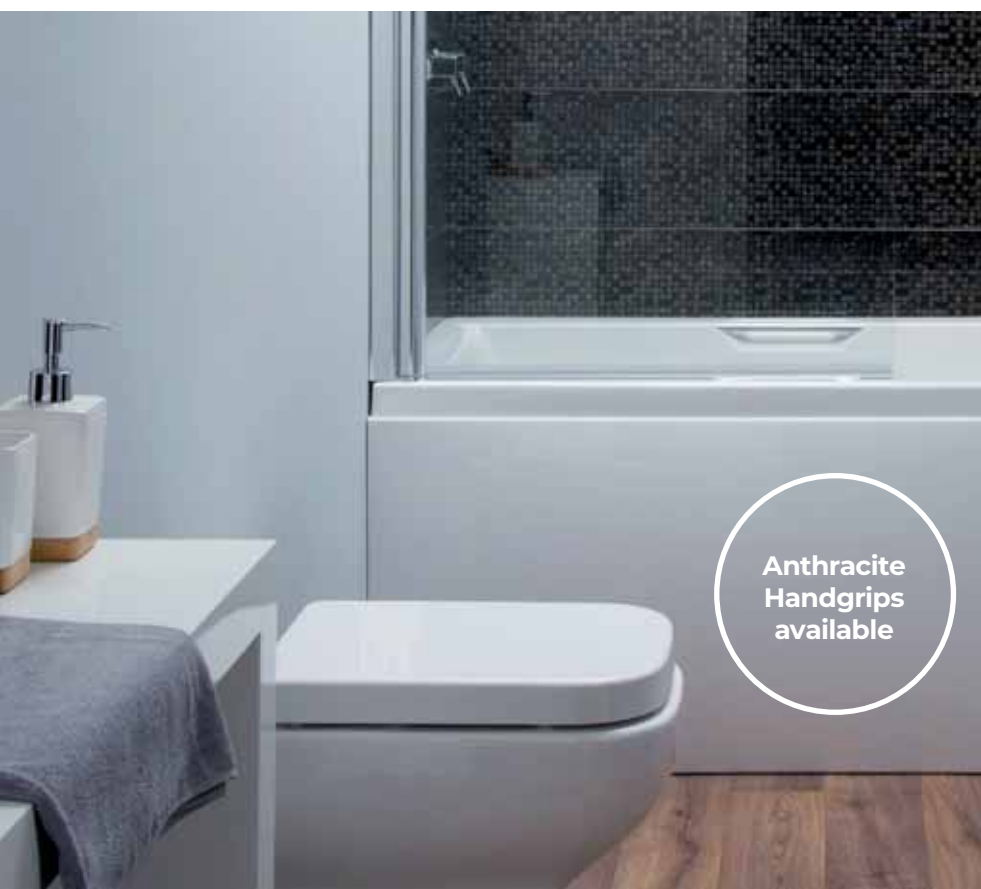

Urban Sitbath

The Urban Sitbath is the ideal solution for even the smallest of bathrooms, with a raised seating area for additional comfort.

Sizes & Prices.

Length x Width x Height	5mm Code	Carronite Code
1250 x 725 x 540mm	€637.00 02445	€990.00 02446

Anthracite Handgrips available

Sitbaths

RANGE

Within some of our Signature Ranges, we have several baths that add a little extra accessibility and functionality. These models also benefit from being more environmentally friendly as their reduced depth, which provides easy access, results in you needing less water to fill them. These features result in lower running costs and less impact on the environment.

Features.

- **RB** Rectangular Bath
- **SE** Single End
- **HG** Handgrips available
- **C** Carronite™ available
- **P** Panel available