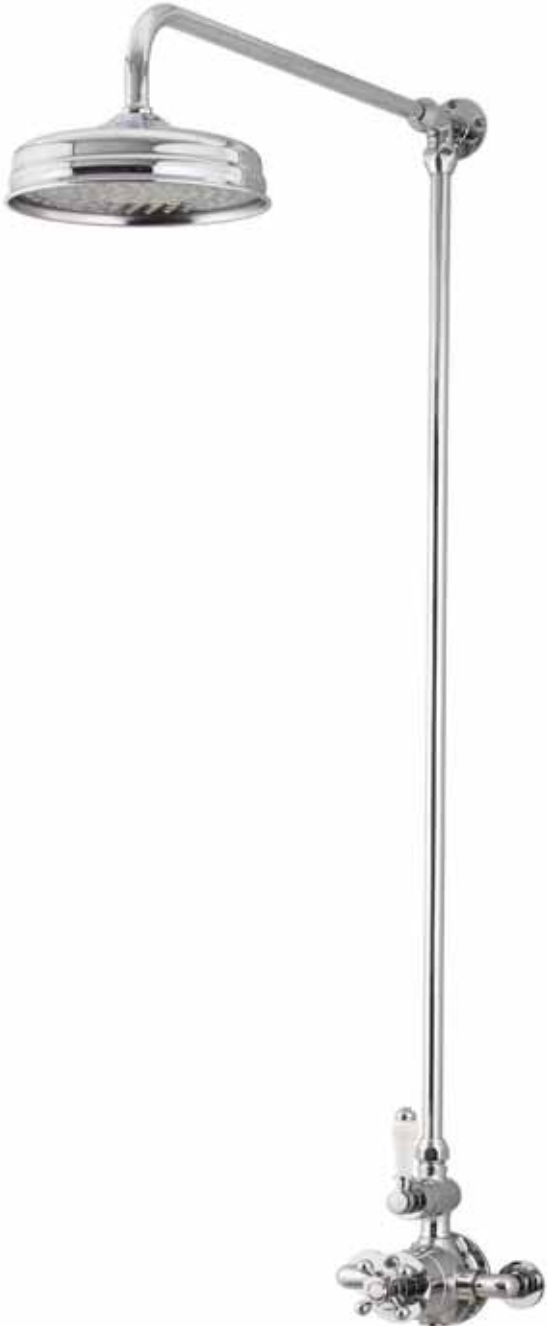

CASHEL THERMOSTATIC SHOWER VALVE SET 1

€ 710

CTHESS1
Minimum Operating Pressure: 0.3+bar
Pipe Centres: 150mm

CASHEL THERMOSTATIC SHOWER VALVE SET 2

€ 545

CTHESS2
Minimum Operating Pressure: 0.5+bar
Pipe Centres:150mm