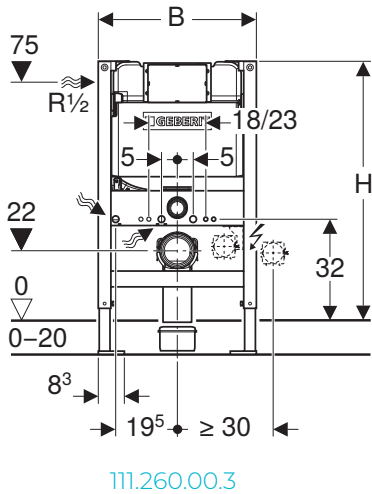

GEBERIT - Frames & Flush Plates

Duofix Frame with Kappa concealed cistern