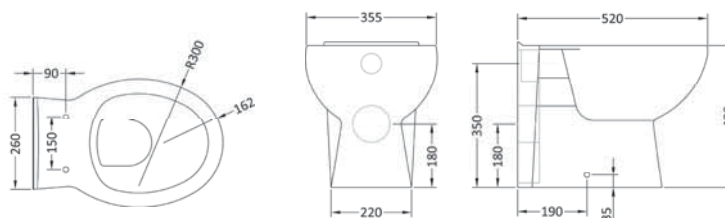

CREA

CRRK

CROK

ARTECA

ARPCS

ARWHPA

BTW002