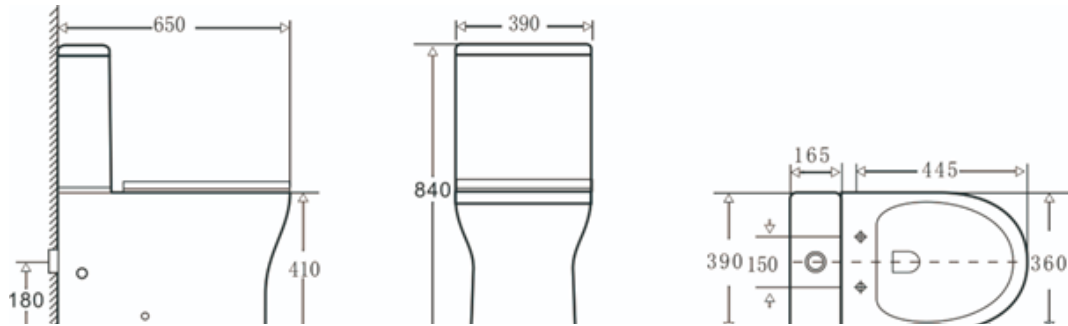

SIENA

SCHPCS

SFSPCS

SBTWPS

SWHPS

CARINA

CAPCS