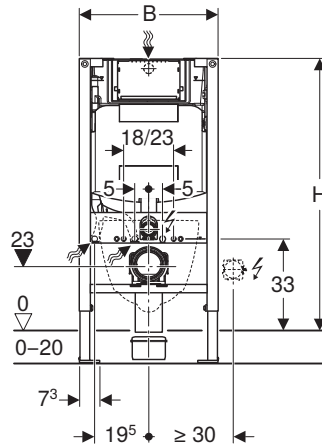

111.911.00.3