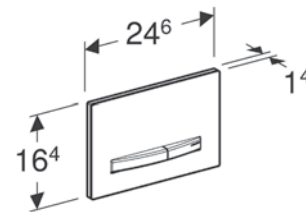

Sigma50

Duofix Frame with Delta concealed cistern