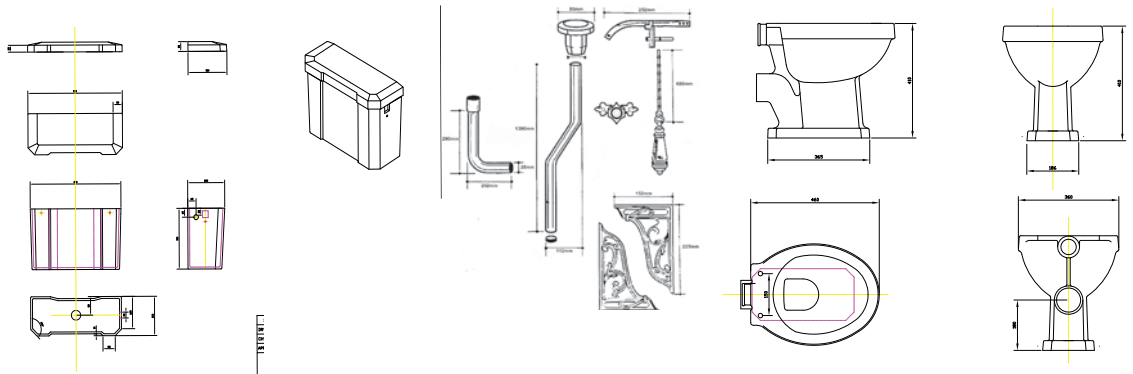

MODUO

* the technical drawing concerns standing bowl without a toilet seat

ELEGANCE FULLY SHROUDED

ELEGANCE WALL HUNG

NORVA

CASHEL

CLHPCS

CLPCS