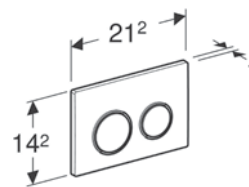

Duofix Frame with Kappa concealed cistern

Kappa Flush Plates

Kappa20

212 (W) x 142 (H)

Kappa21

212 (W) x 142 (H)

Duofix Frame with Omega concealed cistern

Omega Flush Plates