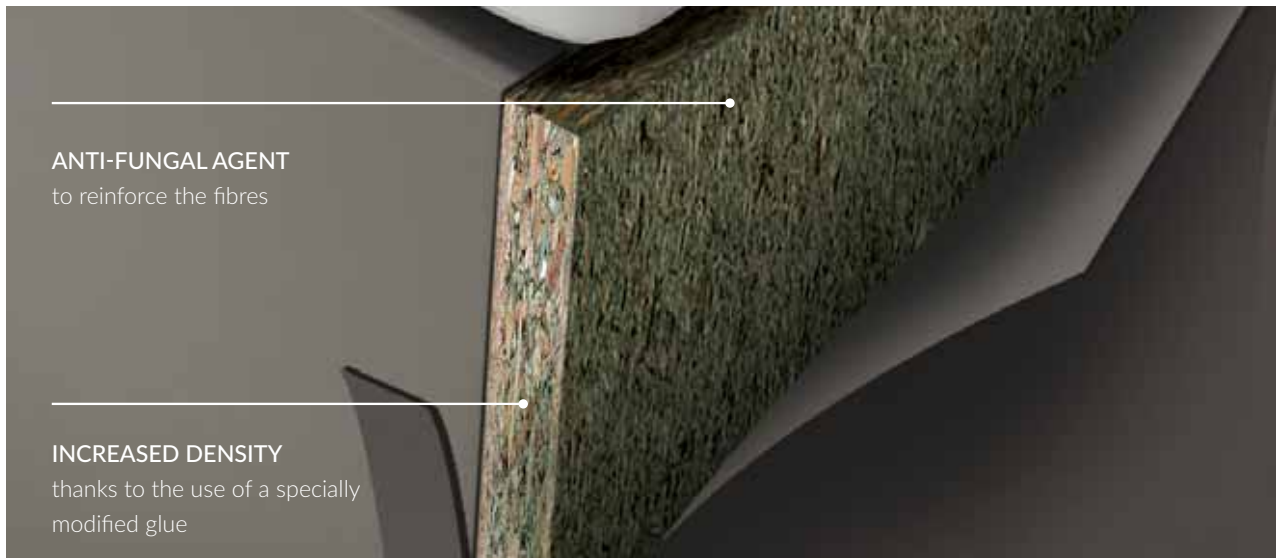

AQUASAFE INCREASED MOISTURE RESISTANCE TECHNOLOGY

Compared with the materials used in traditional furniture, AQUASAFE boards do not split or swell when in contact with the moisture present in bathrooms. This makes them more durable and stronger, so that the furniture remains in perfect shape for years.

ANTI-FUNGAL AGENT
to reinforce the fibres

INCREASED DENSITY
thanks to the use of a specially
modified glue