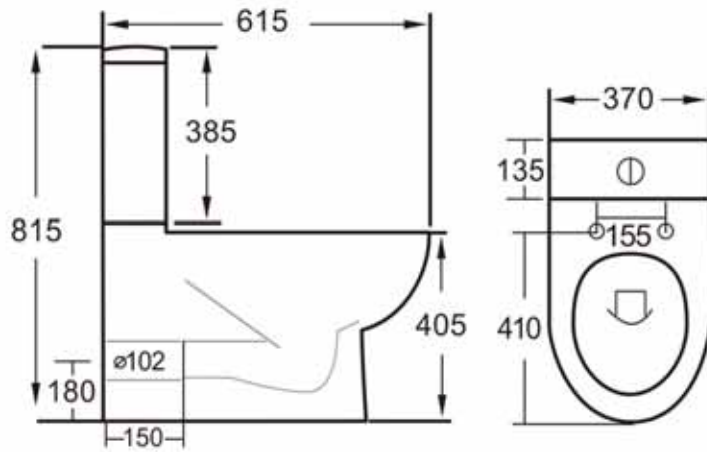

UKB-508BAC