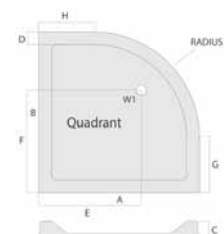

QUADRANT TRAY

DIMENSIONS	C	D	E	F	G	H	CODE	Price
800 x 800mm	40	65	500	500	250	250	Q800L	€ 230
900 x 900mm	40	65	600	600	350	350	Q900L	€ 230
1000 x 1000mm	40	65	700	700	450	450	Q1000L	€ 355