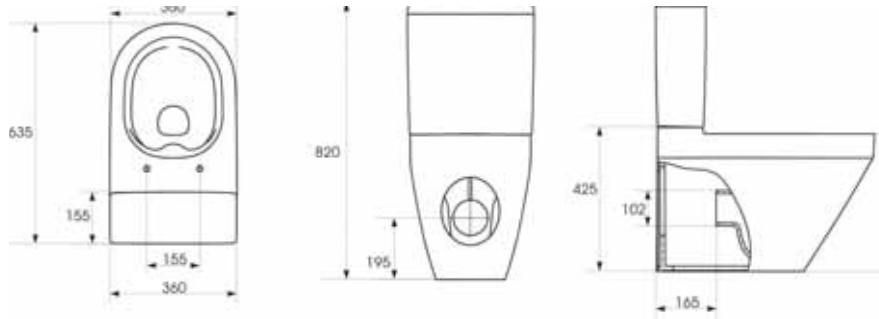

CREA

CROWHPS

CRRWHPS

CROFSPCS

CRRFSPCS