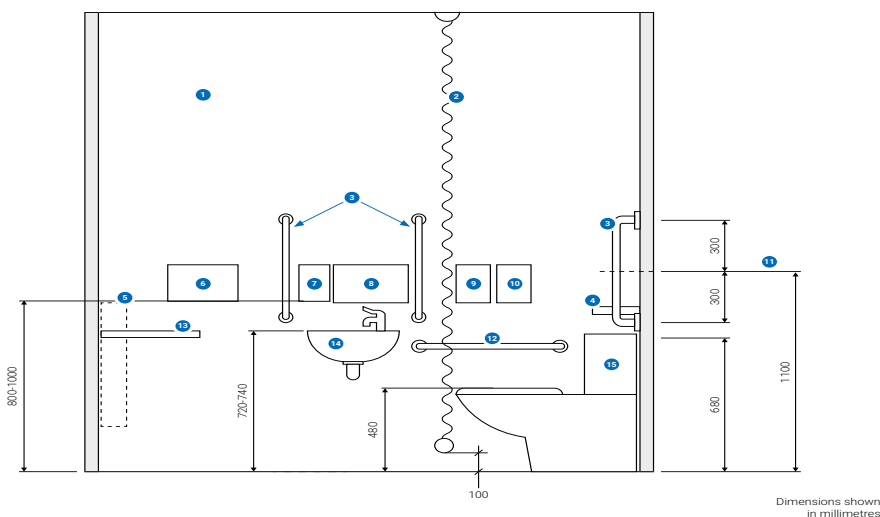

Doc M Installation – Side View

Dimensions shown in millimetres

Key

1. Wall A (see plan view)
2. Alarm pull cord with two red bangles
3. Vertical grab rails installed above wash basin 500-700mm apart with basin positioned centrally below
4. Colostomy bag changing shelf, installed 950mm above finished floor level *
5. Sanitary dispenser, installed on wall adjacent to door, with coin slot positioned 750-1000mm above finished floor level
6. Automatic hand dryer
7. Soap dispenser
8. Paper towel dispenser
9. Toilet tissue dispenser
10. Alarm reset button
11. Centre of vertical grab rails should be 1100mm
12. Horizontal grab rail
13. Shelf, installed 760mm above finished floor level
14. Wash basin, mixer tap installed on side of basin nearest WC
15. Flat-topped, close-coupled cistern, provides back rest and colostomy bag changing surface for standing users *

NOTE: Examples shown are for right-handed transfer to WC.