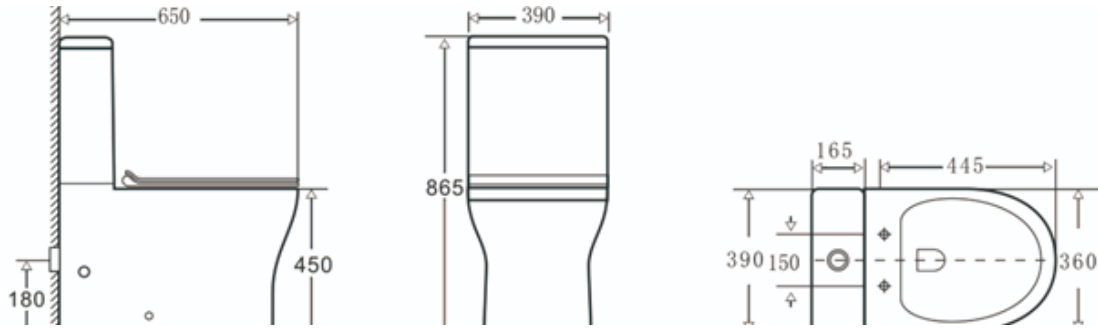

SIENA

SCHPCS