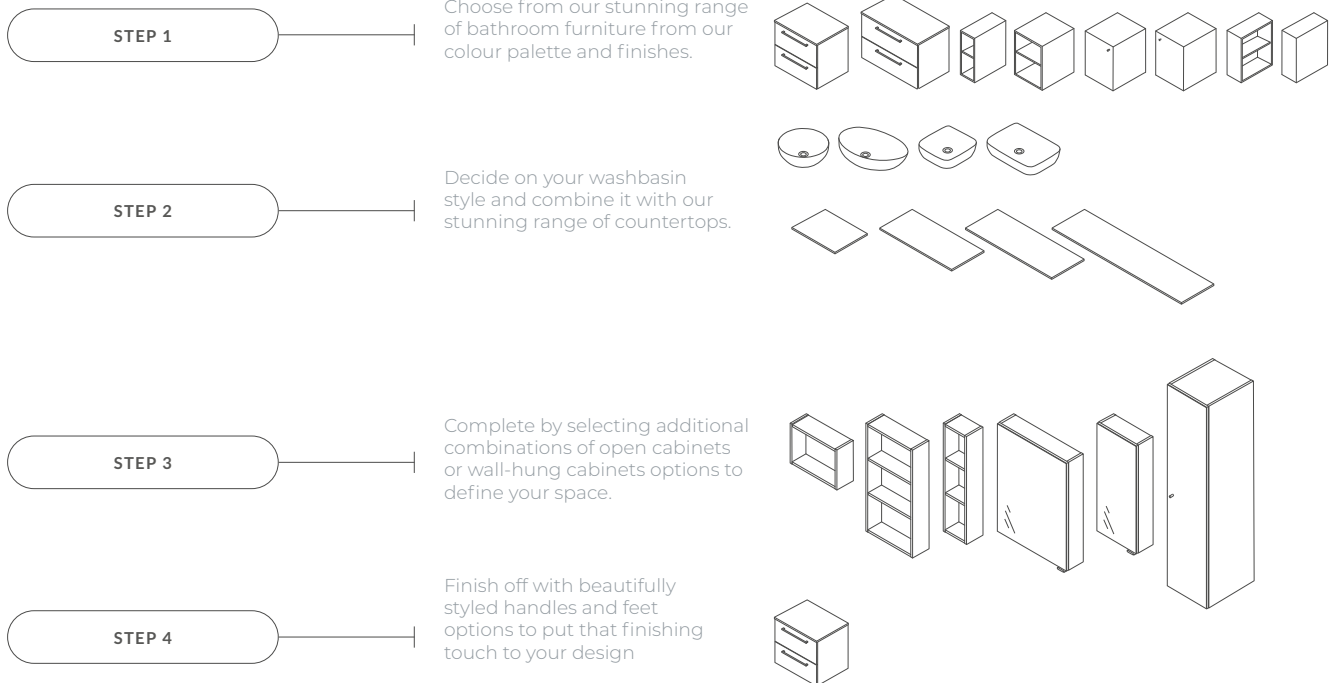

Get Inspired!

LAFRGA

...IT'S ALL ABOUT PERSONALISATION AND COMBINATIONS

CHOOSE THE ELEMENTS TO CREATE YOUR
PERSONALISED DESIGN TO SUIT ANY
BATHROOM, LARGE OR SMALL

THE STEPS ARE SIMPLE:

INNOVATIVE PRODUCTION TECHNOLOGY USED TO
CREATE REFINED FORMS WITH INCREASED DURABILITY

LONG-LASTING PROTECTION FROM HARMFUL BACTERIA

INCREASED MOISTURE PROTECTION TECHNOLOGY

LARGA

LARGA 500MM CLOAKROOM & WALL HUNG UNIT

- BLUE** LAC50B
- WHITE** LAC50W
- GREY** LAC50G

631 x 492 x 215mm

SINK IS REVERSABLE