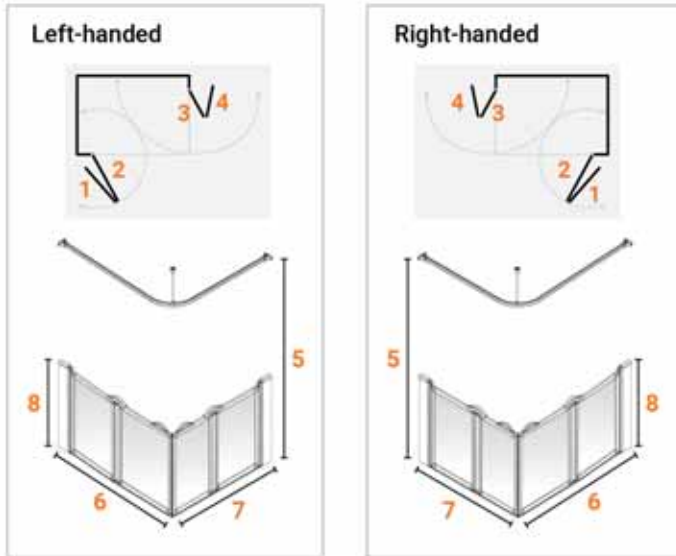

HALF HEIGHT SHOWER DOORS

Features

- + Handed & Non-handed
- + Suitable for shower trays
- + Bi-fold doors to '6' and '7' sides
- + L-shaped curtain rail supplied
- + Handles are included with Option E screens
- + Standard 1800mm wide x 1800mm drop shower curtains supplied

DIMENSIONS	HAND	1	2	3	4	5	6	7	8	CODE	Price
800 x 800mm	NH	332mm	377mm	377mm	332mm	1880mm	800mm	800mm	750mm	91041N	€ 1033
820 x 820mm	NH	342mm	387mm	387mm	342mm	1880mm	820mm	820mm	750mm	91043N	€ 1033
900 x 900mm	NH	382mm	427mm	427mm	382mm	1880mm	900mm	900mm	750mm	91045N	€ 1033
1000 x 700mm	Left	432mm	477mm	327mm	282mm	1880mm	1000mm	700mm	750mm	91047L	€ 1033
1000 x 700mm	Right	432mm	477mm	327mm	282mm	1880mm	1000mm	700mm	750mm	91047R	€ 1033
1000 x 800mm	Left	432mm	477mm	377mm	332mm	1880mm	1000mm	800mm	750mm	91319L	€ 1033
1000 x 800mm	Right	432mm	477mm	377mm	332mm	1880mm	1000mm	800mm	750mm	91319R	€ 1033
1000 x 1000mm	NH	432mm	477mm	477mm	432mm	1880mm	1000mm	1000mm	750mm	91048N	€ 1033
1200 x 700mm	Left	532mm	577mm	327mm	282mm	1880mm	1200mm	700mm	750mm	91053L	€ 1033
1200 x 700mm	Right	532mm	577mm	327mm	282mm	1880mm	1200mm	700mm	750mm	91053R	€ 1033
1200 x 820mm	Left	532mm	577mm	387mm	342mm	1880mm	1200mm	820mm	750mm	91054L	€ 1033
1200 x 820mm	Right	532mm	577mm	387mm	342mm	1880mm	1200mm	820mm	750mm	91054R	€ 1033
1200 x 900mm	Left	532mm	577mm	427mm	382mm	1880mm	1200mm	900mm	750mm	91056L	€ 1033
1200 x 900mm	Right	532mm	577mm	427mm	382mm	1880mm	1200mm	900mm	750mm	91056R	€ 1033
1200 x 1200mm	NH	532mm	577mm	577mm	532mm	1880mm	1200mm	1200mm	750mm	91055N	€ 1273

Please note: Compensators are set at mid point giving 14.5mm in and out adjustment on one side. Screen width needs to be less than the length of the tray and provide adequate access for user. Screens only suitable for Pipe Duct Trays.