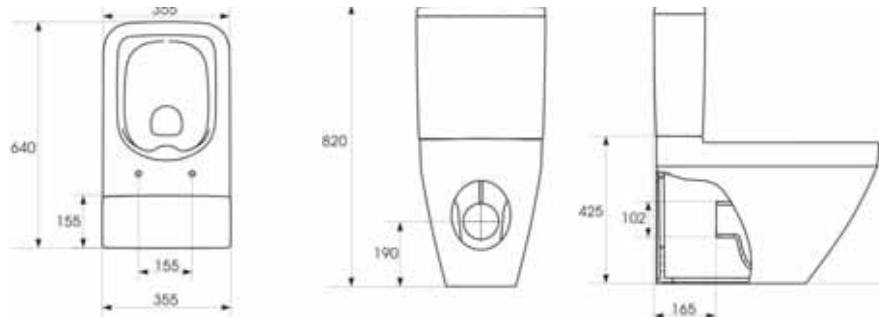

CREA

CROWHPS

CRRWHPS

CROFSPCS

CRRFSPCS