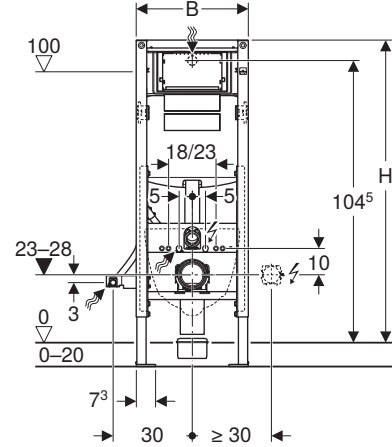

111.352.00.5