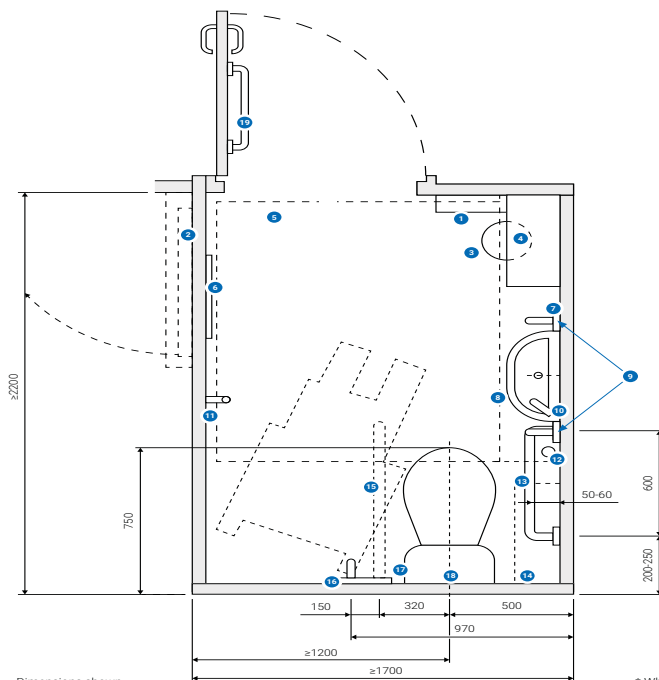

DOC M LAYOUT

Dimensions shown in millimetres

Key

1. Sanitary dispenser
2. Alternative door position
3. Waste disposal bin
4. Shelf, installed 760mm above finished floor level
5. Wheelchair turning space (1500x1500mm)
6. Long mirror
7. Wall A (see side view)
8. Wash basin, this should project no further than 250mm from wall
9. Vertical grab rails
10. Mixer tap, installed on side of basin nearest WC
11. Two clothes hooks, installed 1050mm and 1400mm above finished floor level
12. Alarm pull cord
13. Horizontal grab rail
14. Sanitary disposal unit
15. Fold-up support rail
16. Vertical grab rail
17. Flush mechanism, installed on side of cistern furthest from wall
18. Flat-topped, close-coupled cistern, provides back rest and colostomy bag changing surface for standing users *
19. Horizontal pull rail on outward-opening door