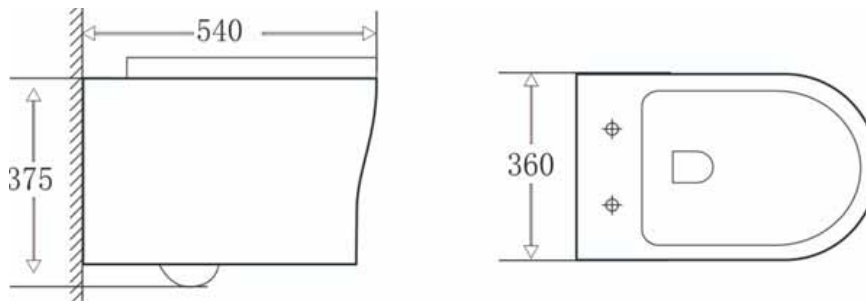

SIENA

SCHPCS

SFSPCS

SBTWPS

SWHPS

CARINA

CAPCS