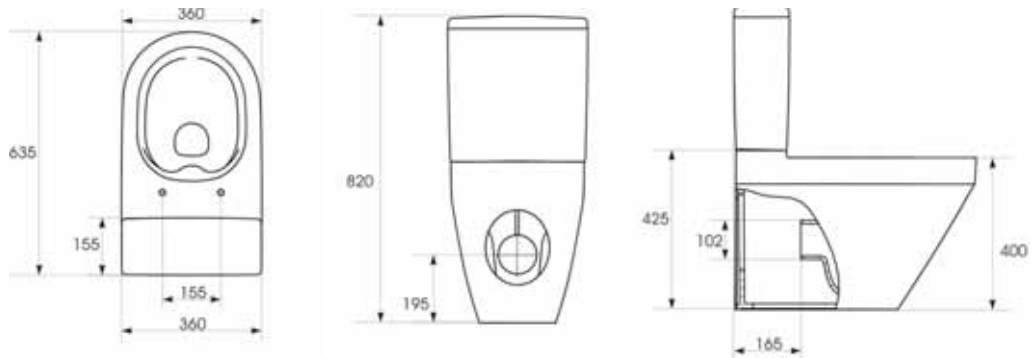

CREA

CRRK

CROK

ARTECA

ARPCS

ARWHPA

BTW002