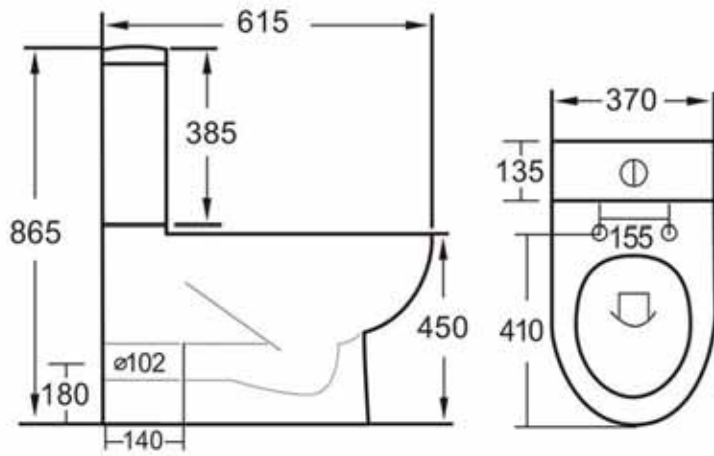

AMELIA

UKB-508AC