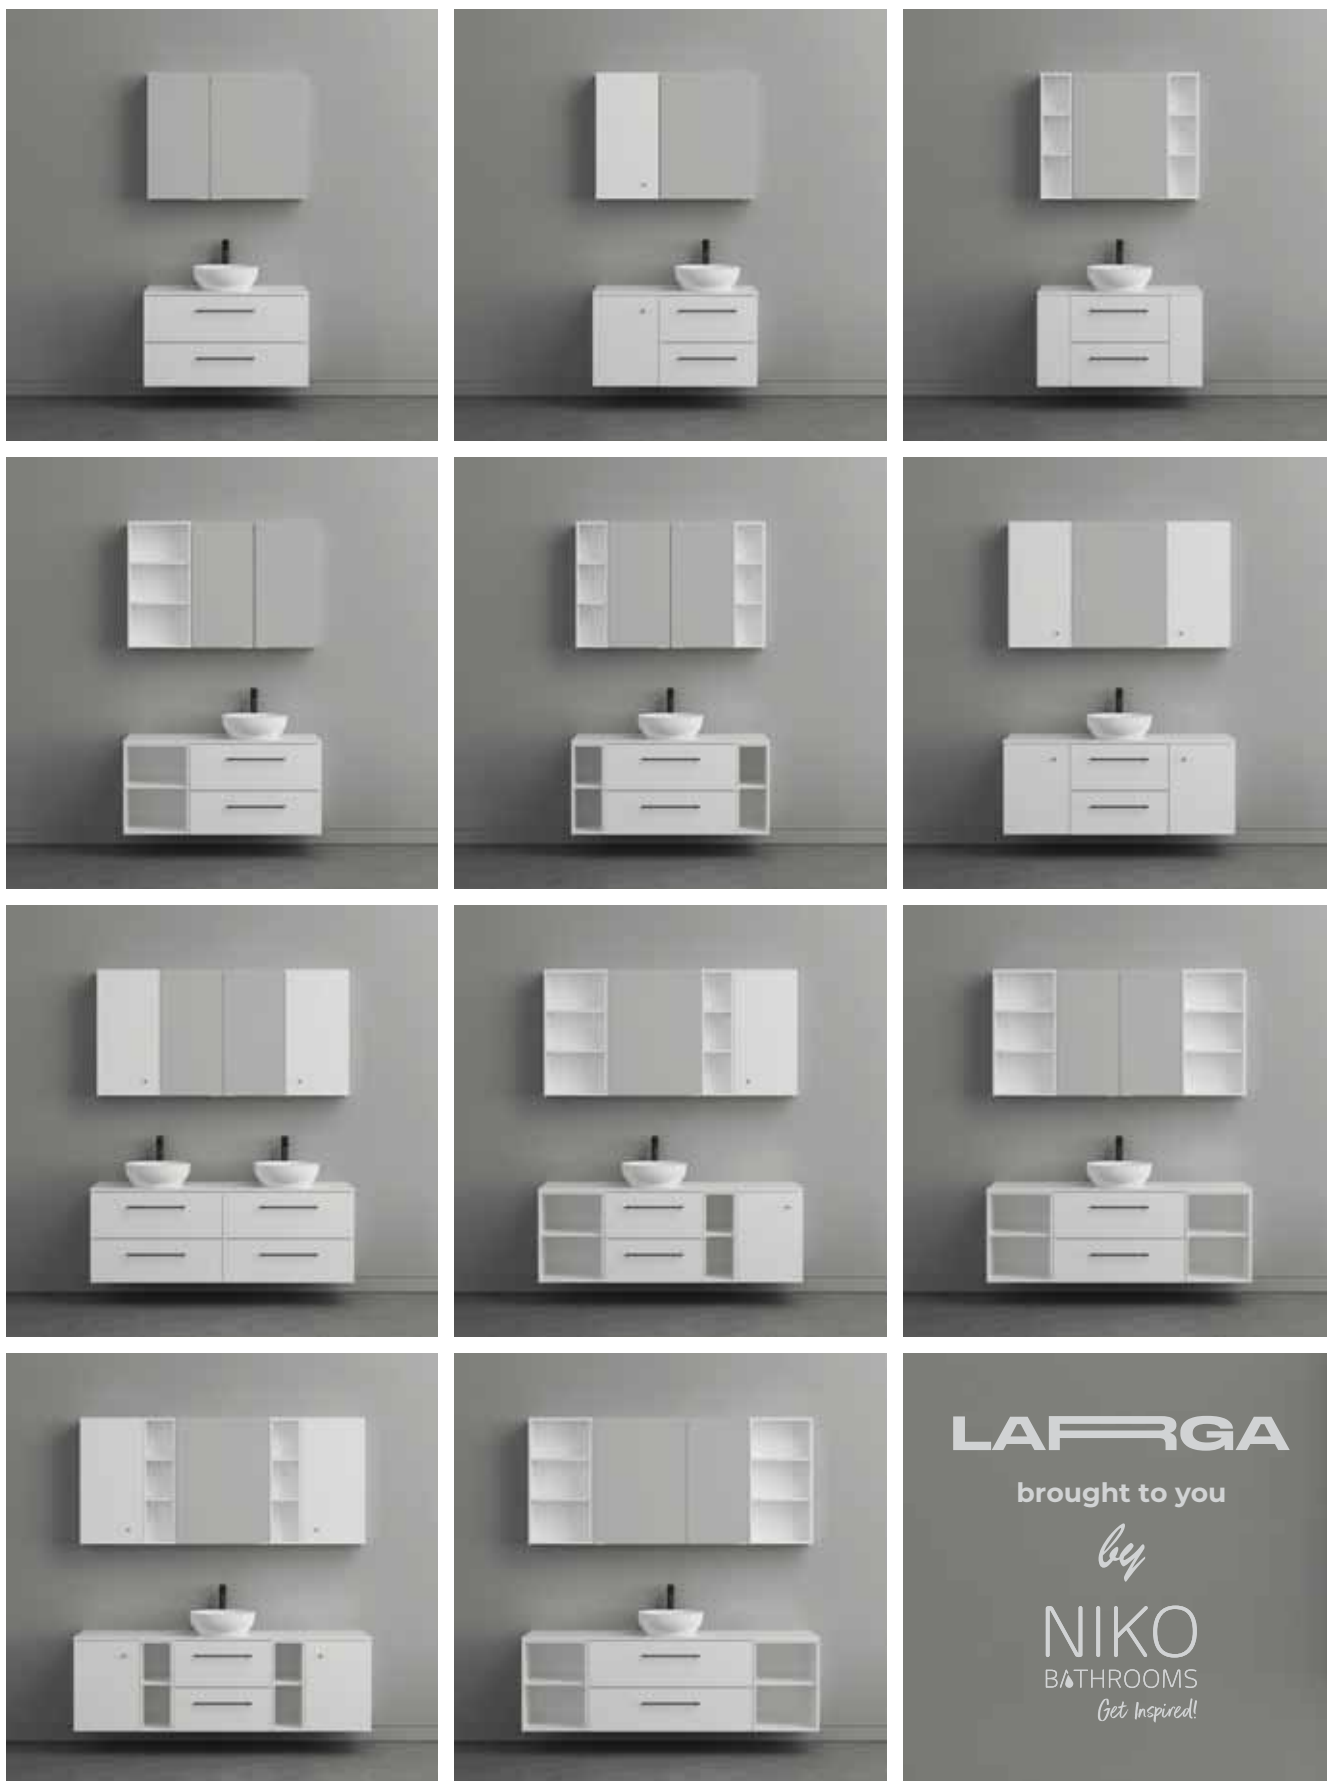

LAFRGA

brought to you

by

NIKO

BATHROOMS

Get Inspired!