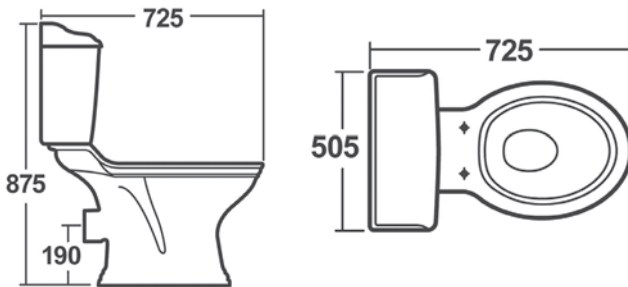

ADARE

ADPCS