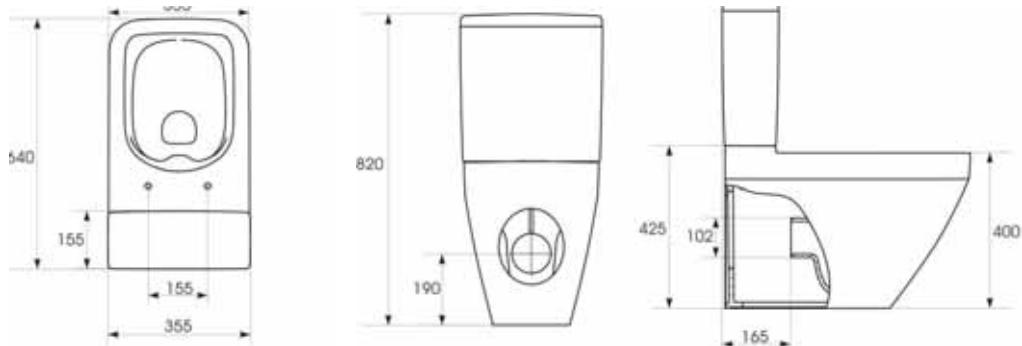

CREA

CRRK

CROK

ARTECA

ARPCS

ARWHPA

BTW002