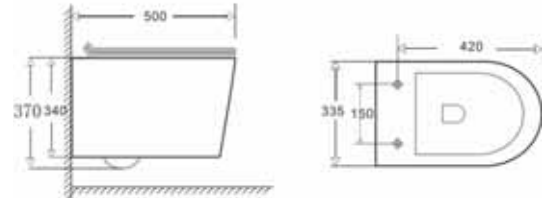

MODUO

* the technical drawing concerns standing bowl without a toilet seat

ELEGANCE FULLY SHROUDED

ELEGANCE WALL HUNG

NORVA

CASHEL

CLHPCS

CLPCS