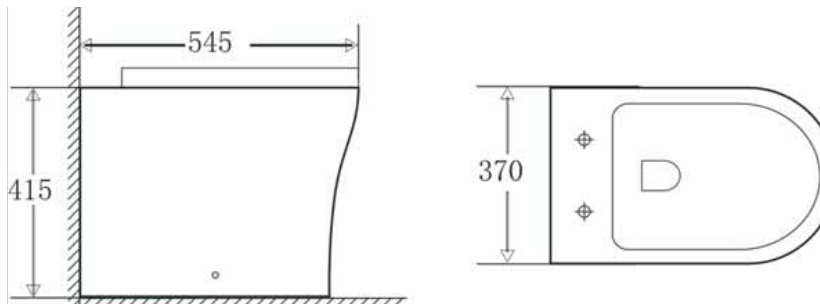

SIENA

SCHPCS

SFSPCS

SBTWPS

SWHPS

CARINA

CAPCS