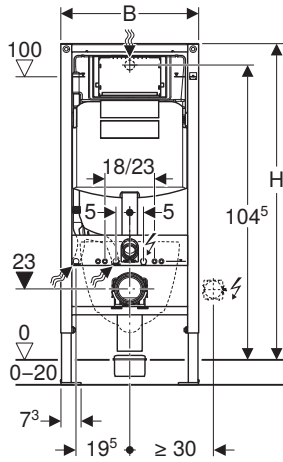

GEBERIT - Frames & Flush Plates

Duofix Frame with Sigma concealed cistern

111.383.00.3