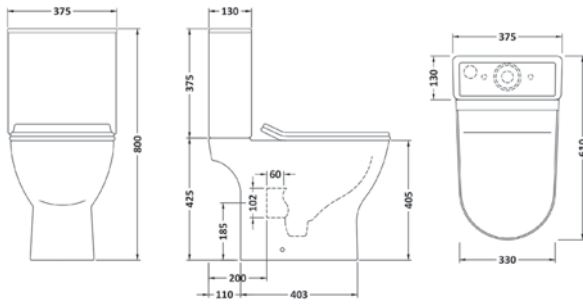

MODUO

* the technical drawing concerns standing bowl without a toilet seat

ELEGANCE FULLY SHROUDED

ELEGANCE WALL HUNG

NORVA

CASHEL

CLHPCS

CLPCS