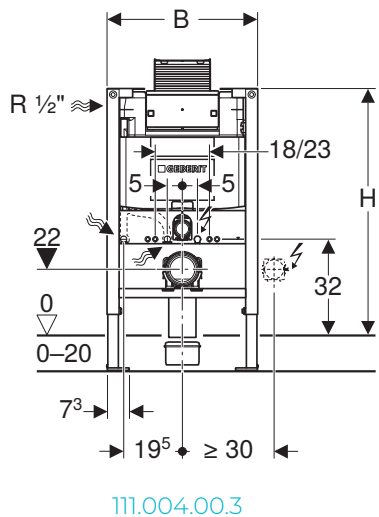

212 (W) x 142 (H)

212 (W) x 142 (H)

Duofix Frame with Omega concealed cistern