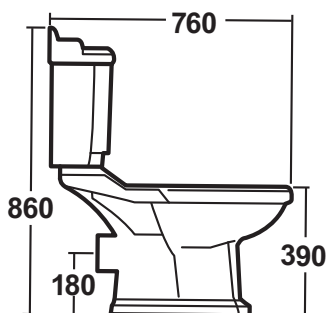

LEGEND

LEPCS