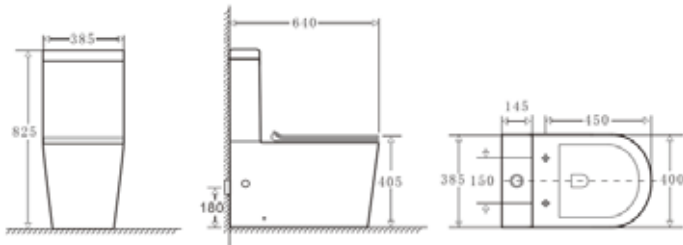

MODUO

* the technical drawing concerns standing bowl without a toilet seat

ELEGANCE FULLY SHROUDED

ELEGANCE WALL HUNG

NORVA

CASHEL

CLHPCS

CLPCS