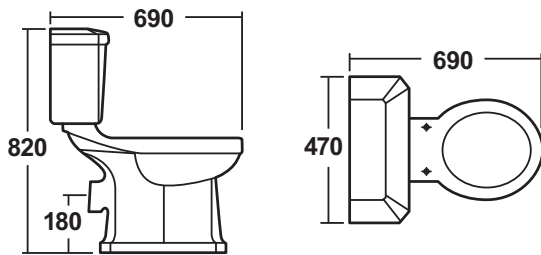

MODUO

* the technical drawing concerns standing bowl without a toilet seat

ELEGANCE FULLY SHROUDED

ELEGANCE WALL HUNG

NORVA

CASHEL

CLHPCS

CLPCS