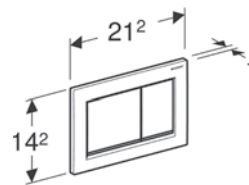

GEBERIT - Frames & Flush Plates

212 (W) x 142 (H)

212 (W) x 142 (H)

Omega30