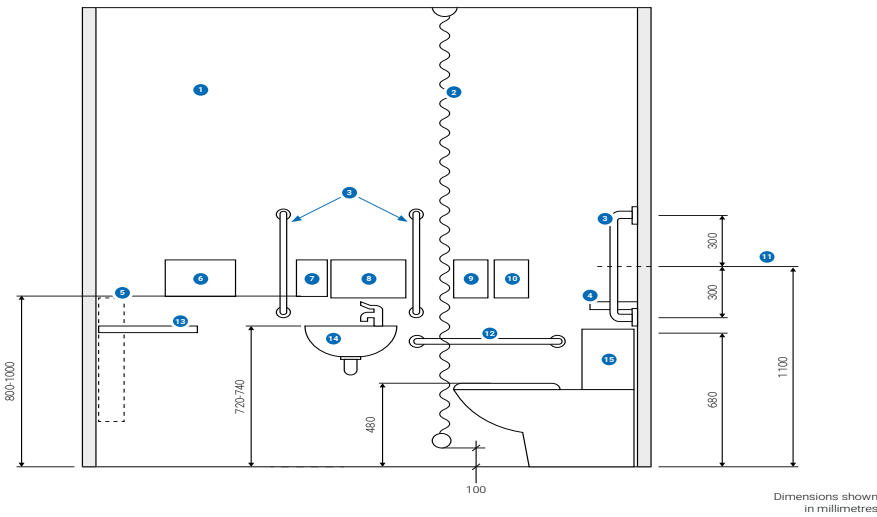

Doc M Installation – Side View

Key

1. Wall A (see plan view)
2. Alarm pull cord with two red bangles
3. Vertical grab rails installed above wash basin 500-700mm apart with basin positioned centrally below
4. Colostomy bag changing shelf, installed 950mm above finished floor level *
5. Sanitary dispenser, installed on wall adjacent to door, with coin slot positioned 750-1000mm above finished floor level
6. Automatic hand dryer
7. Soap dispenser
8. Paper towel dispenser
9. Toilet tissue dispenser
10. Alarm reset button
11. Centre of vertical grab rails should be 1100mm
12. Horizontal grab rail
13. Shelf, installed 760mm above finished floor level
14. Wash basin, mixer tap installed on side of basin nearest WC
15. Flat-topped, close-coupled cistern, provides back rest and colostomy bag changing surface for standing users *

NOTE: Examples shown are for right-handed transfer to WC.