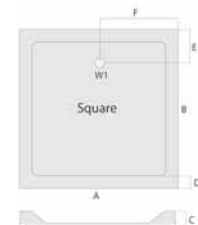

SQUARE TRAY

DIMENSIONS	C	D	E	F	CODE	Price
700 x 700mm	40	65	190	350	S700L	€ 210
760 x 760mm	40	65	190	380	S760L	€ 210
800 x 800mm	40	65	190	400	S800L	€ 210
900 x 900mm	40	65	190	450	S900L	€ 255
1000 x 1000mm	40	65	190	500	S1000L	€ 310