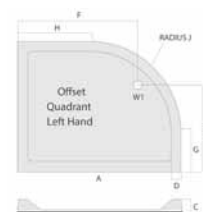

OFFSET QUADRANT TRAY

DIMENSIONS	SIDE	C	D	E	F	G	H	CODE	Price
900 x 800mm	LEFT	40	65	510	600	250	350	Q980LL	€ 265
900 x 800mm	RIGHT	40	65	510	600	250	350	Q980LR	€ 265
1000 x 800mm	LEFT	40	65	510	700	250	450	Q108LL	€ 275
1000 x 800mm	RIGHT	40	65	510	700	250	450	Q108LR	€ 275
1200 x 800mm	LEFT	40	65	510	900	250	650	Q128LL	€ 330
1200 x 800mm	RIGHT	40	65	510	900	250	650	Q128LR	€ 330
1200 x 900mm	LEFT	40	65	610	900	350	650	Q129LL	€ 350
1200 x 900mm	RIGHT	40	65	610	900	350	650	Q129LR	€ 350