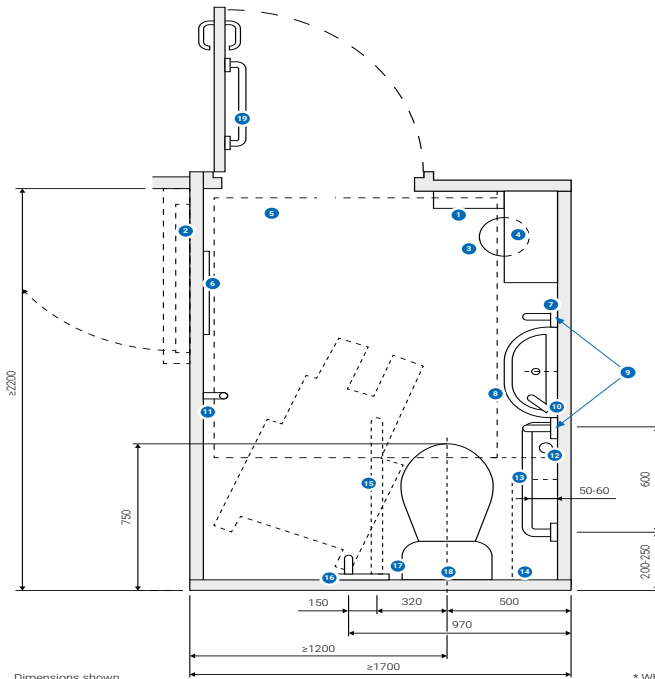

DOC M PACK TYPICAL LAYOUT

Key

1. Sanitary dispenser
2. Alternative door position
3. Waste disposal bin
4. Shelf, installed 760mm above finished floor level
5. Wheelchair turning space (1500x1500mm)
6. Long mirror
7. Wall A (see side view)
8. Wash basin, this should project no further than 250mm from wall
9. Vertical grab rails
10. Mixer tap, installed on side of basin nearest WC
11. Two clothes hooks, installed 1050mm and 1400mm above finished floor level
12. Alarm pull cord
13. Horizontal grab rail
14. Sanitary disposal unit
15. Fold-up support rail
16. Vertical grab rail
17. Flush mechanism, installed on side of cistern furthest from wall
18. Flat-topped, close-coupled cistern, provides back rest and colostomy bag changing surface for standing users *
19. Horizontal pull rail on outward-opening door