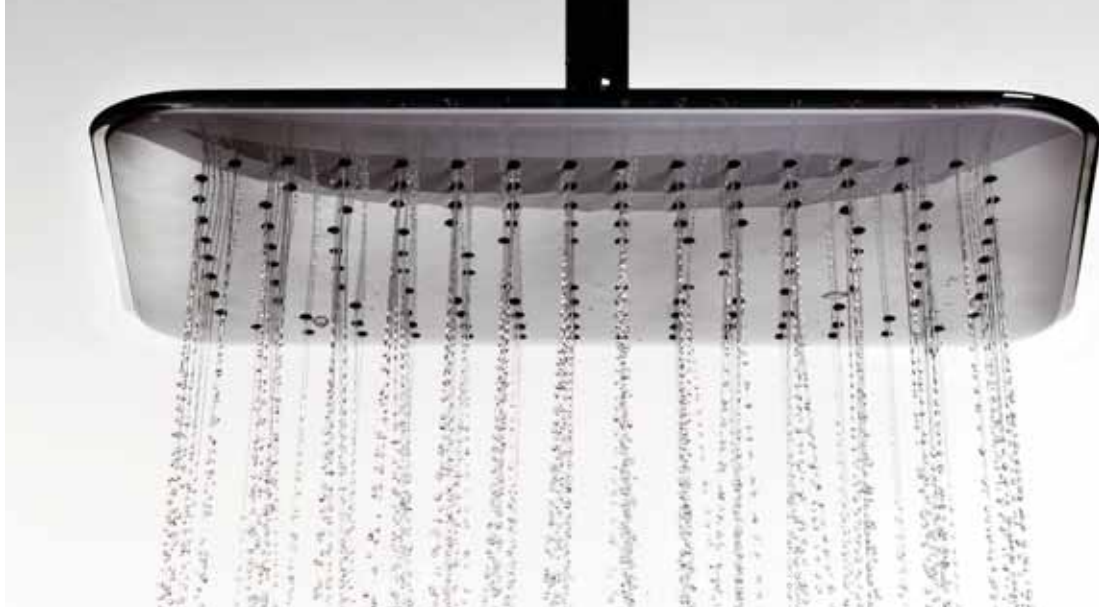

Self Cleaning Silicon Anti-limescale Jets

1500mm Flexible Hose

ABS SHOWER HEADS

SQUARE ROUNDED CORNERS SHOWER HEAD

356AD20X

€ 72

200 x 200 mm

Chrome plated ABS