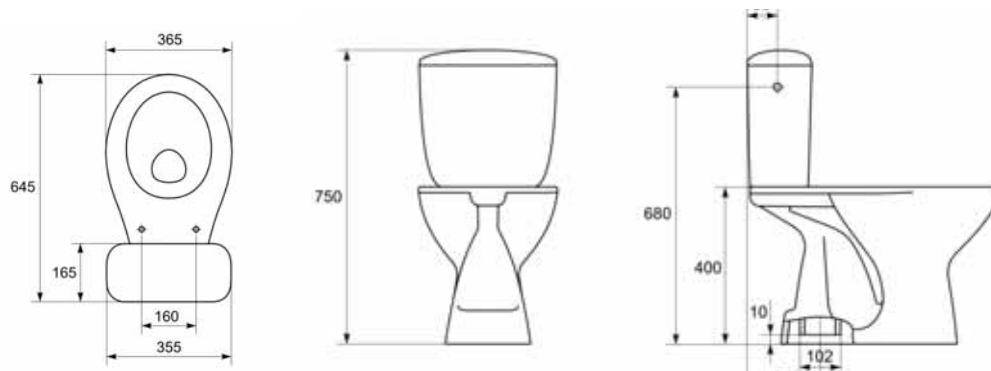

ARTECA

ARPCS