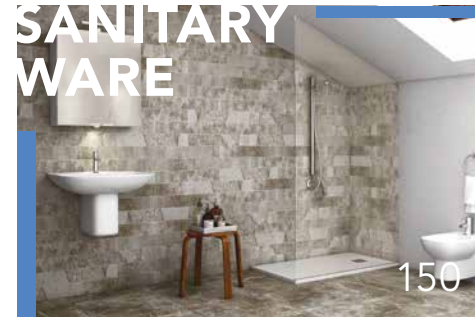

SANITARY WARE