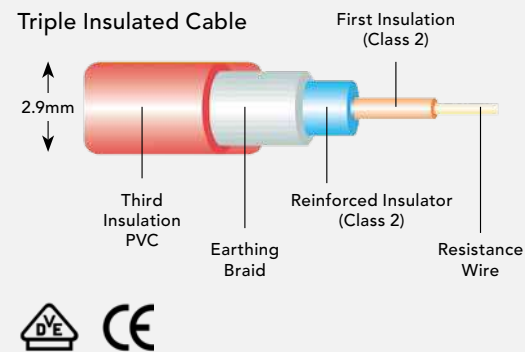

COSYTOES

Suitable for domestic and commercial installations, Cosytoes TRADEMAT is ideal for almost anywhere that requires efficient and economical heating.

Now you can have the affordable luxury and practicality of a tile or stone floor that is warm and inviting to walk on, even on the coldest days.

Cosytoes TRADEMAT can also be installed in a screed or self-levelling compound under most floor finishes such as hardwood and laminate following manufacturers advice, and carpet or vinyl.

- Completely safe
- Maintenance free
- Efficient, intelligent control
- 160 watts per square metre
- Safe 9 watts per linear metre
- Suitable for insulated concrete or timber sub-floors
- More wall space, no radiators
- Healthier environment, less airborne dust

“That warm comfortable feeling begins with the feet”

3 Simple and Easy Steps

1. **1. EASY TO SIZE**
   Floor area in sq.m. less than 10%, less any area of fixed objects.
2. **2. EASY TO LAY**
   Staple, hot glue, clip, screw or use Cosytoes plastic push in fixings to fix down the backing net. Cut the net between wire loops to change direction. Correct spacing assured. Simply tile the floor as normal using flexible adhesive.
3. **3. EASY TO USE**
   Use Cosytoes pre-programmed Timerstat for accurate simple time and temperature control.

Full installation instructions included.