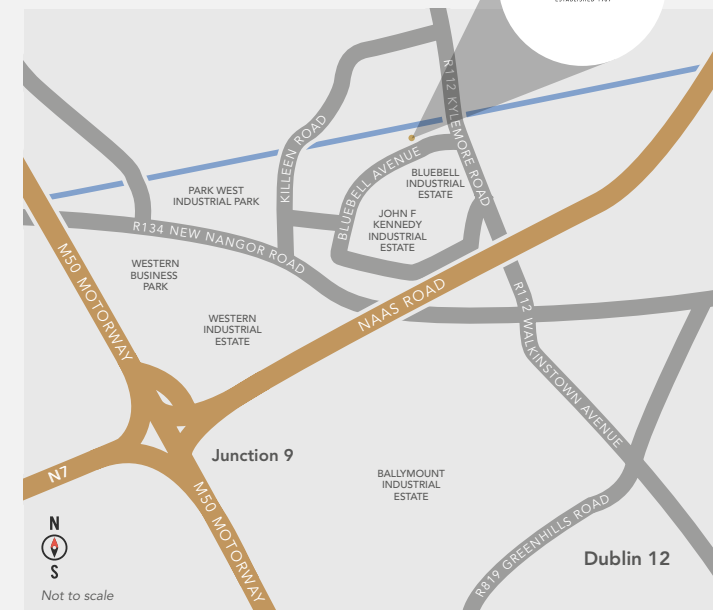

Scan the QR code
above to book
an appointment

R.T. LARGE
ESTABLISHED 1949

OUR BRANDS

Signature
COLLECTION

RAK
CERAMICS

With creative ingenuity from our in-house product development team, may we present the R.T. Large Signature Collection. Incorporating latest design trends along with customer needs, The Signature Collection has been designed with you in mind.