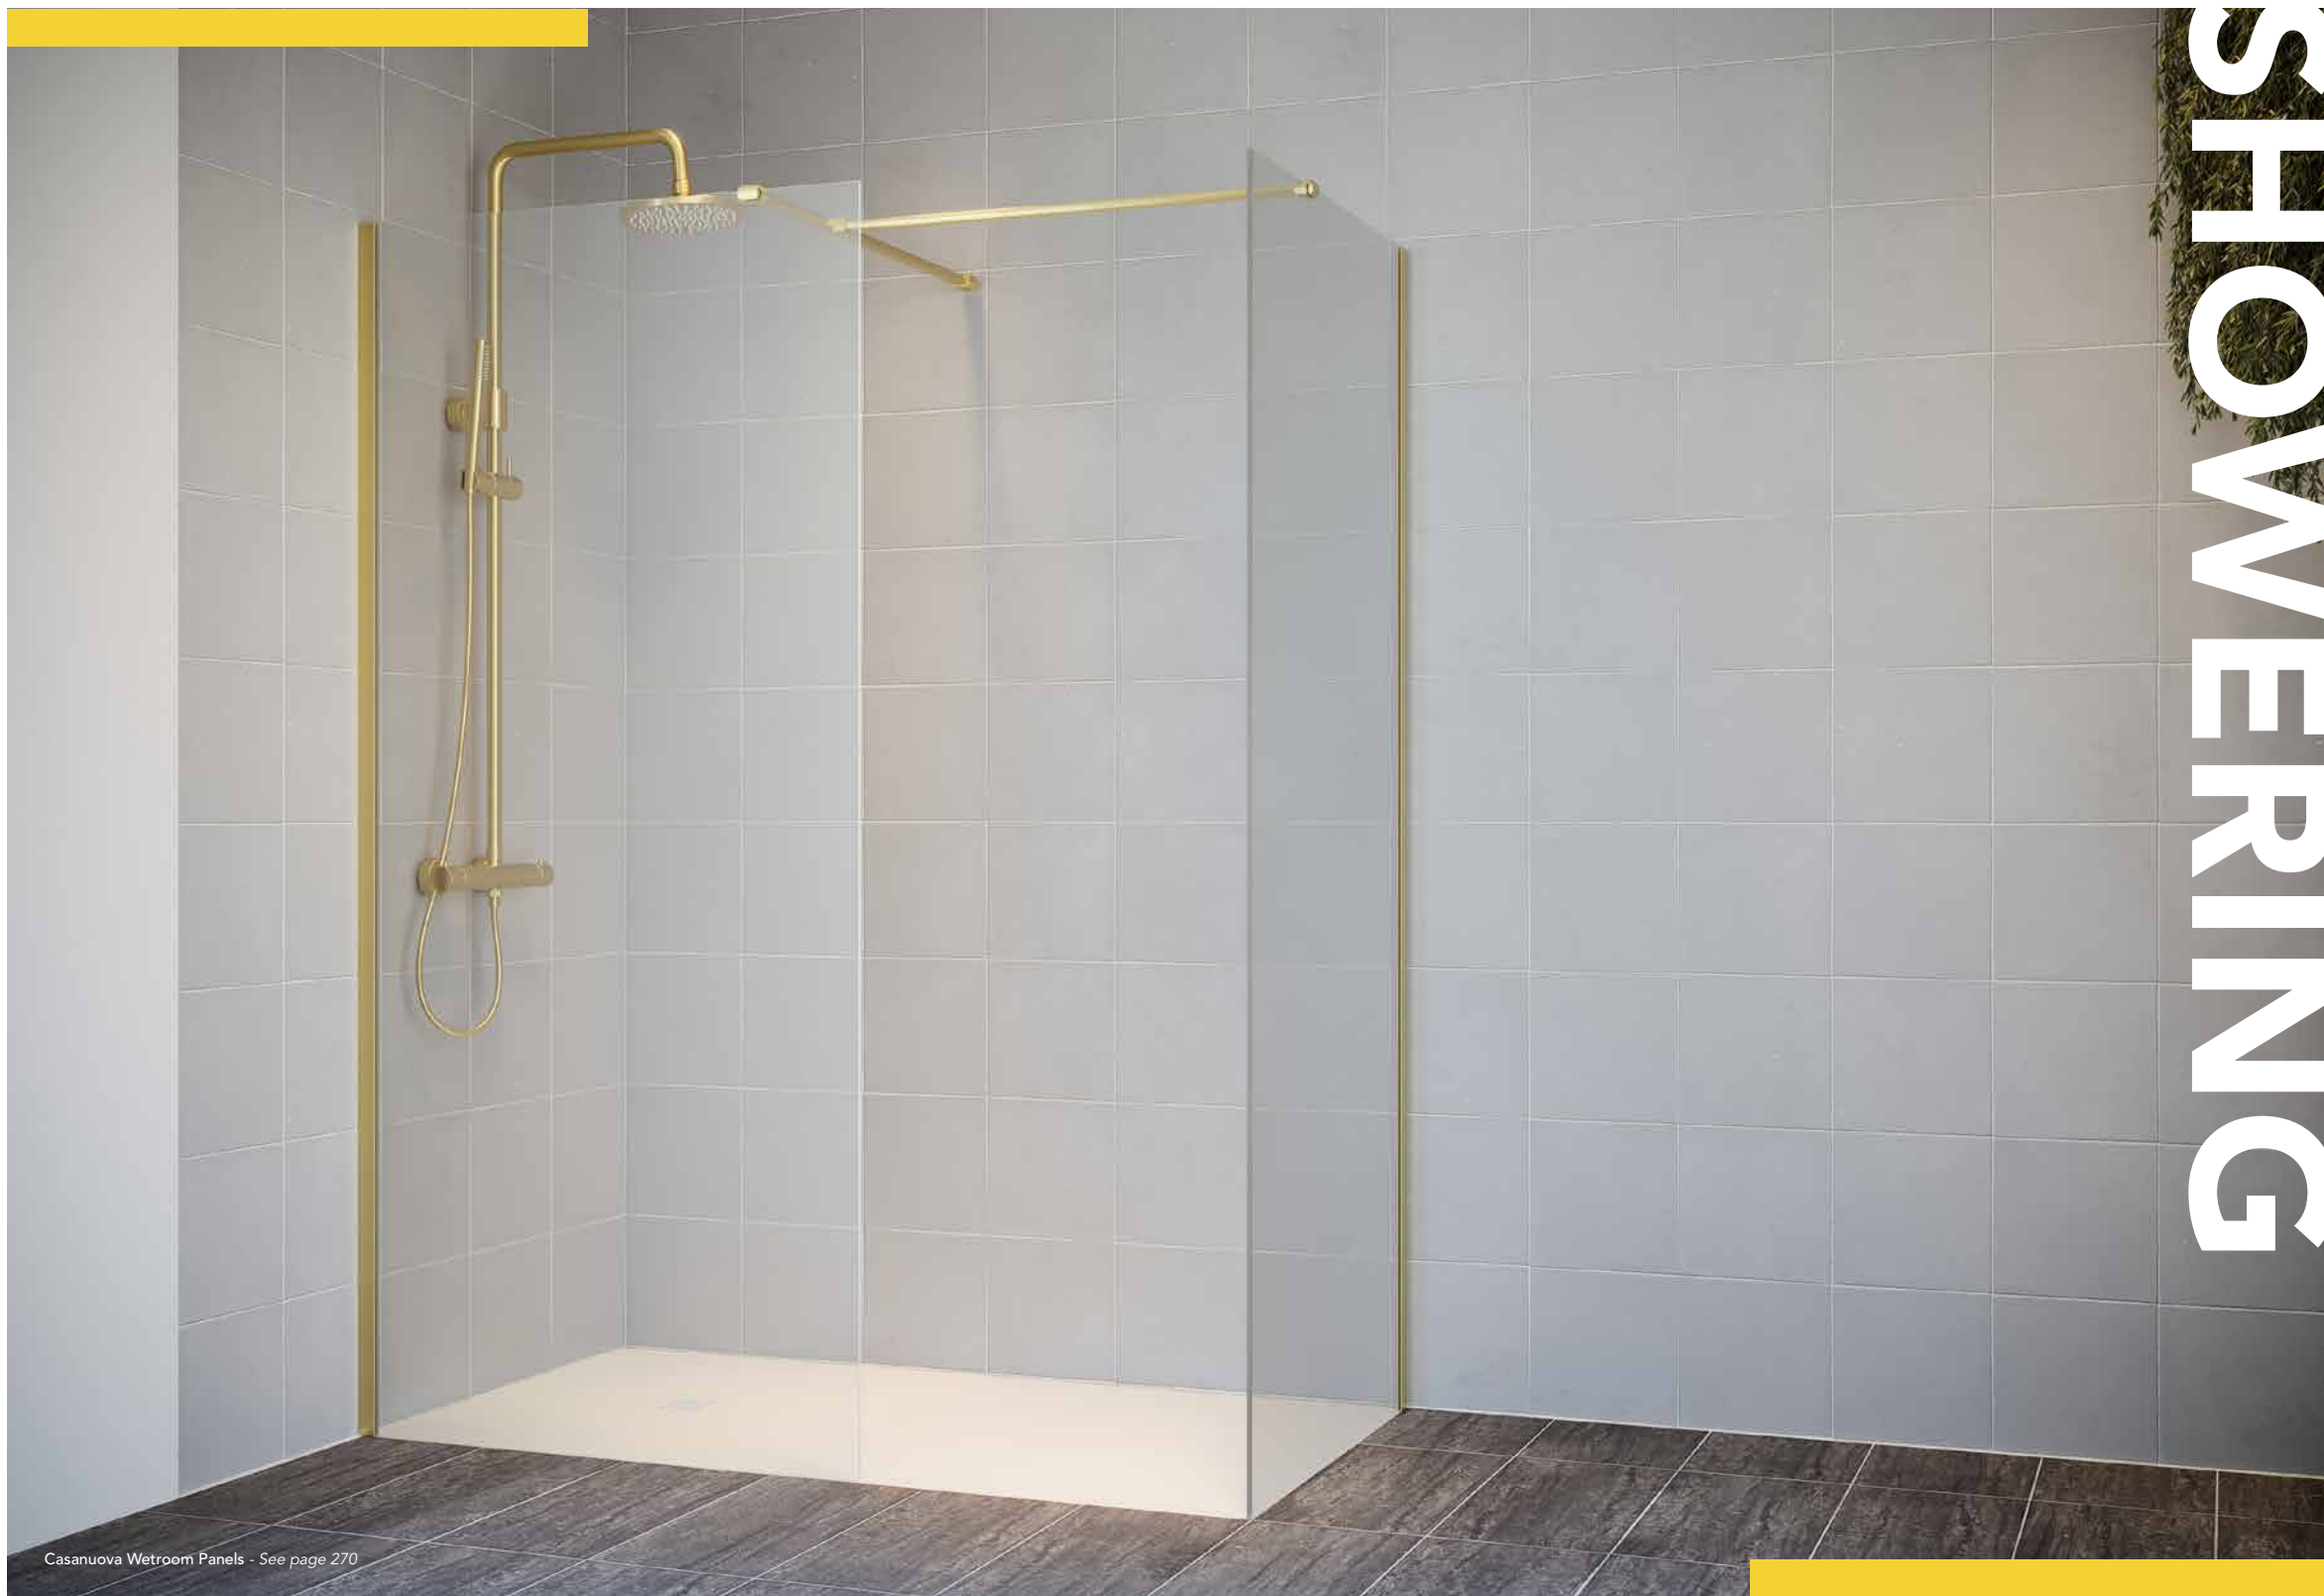

Minimalist Bottle Trap

● Chrome	UREK302	€78.00
----------	---------	--------

Square Bottle Trap

● Chrome	UEK306	€83.50
----------	--------	--------

Overflow Ring

● Matt Black	ASORING	€21.00
● Brushed Gold	ERLARINGBB	€20.50