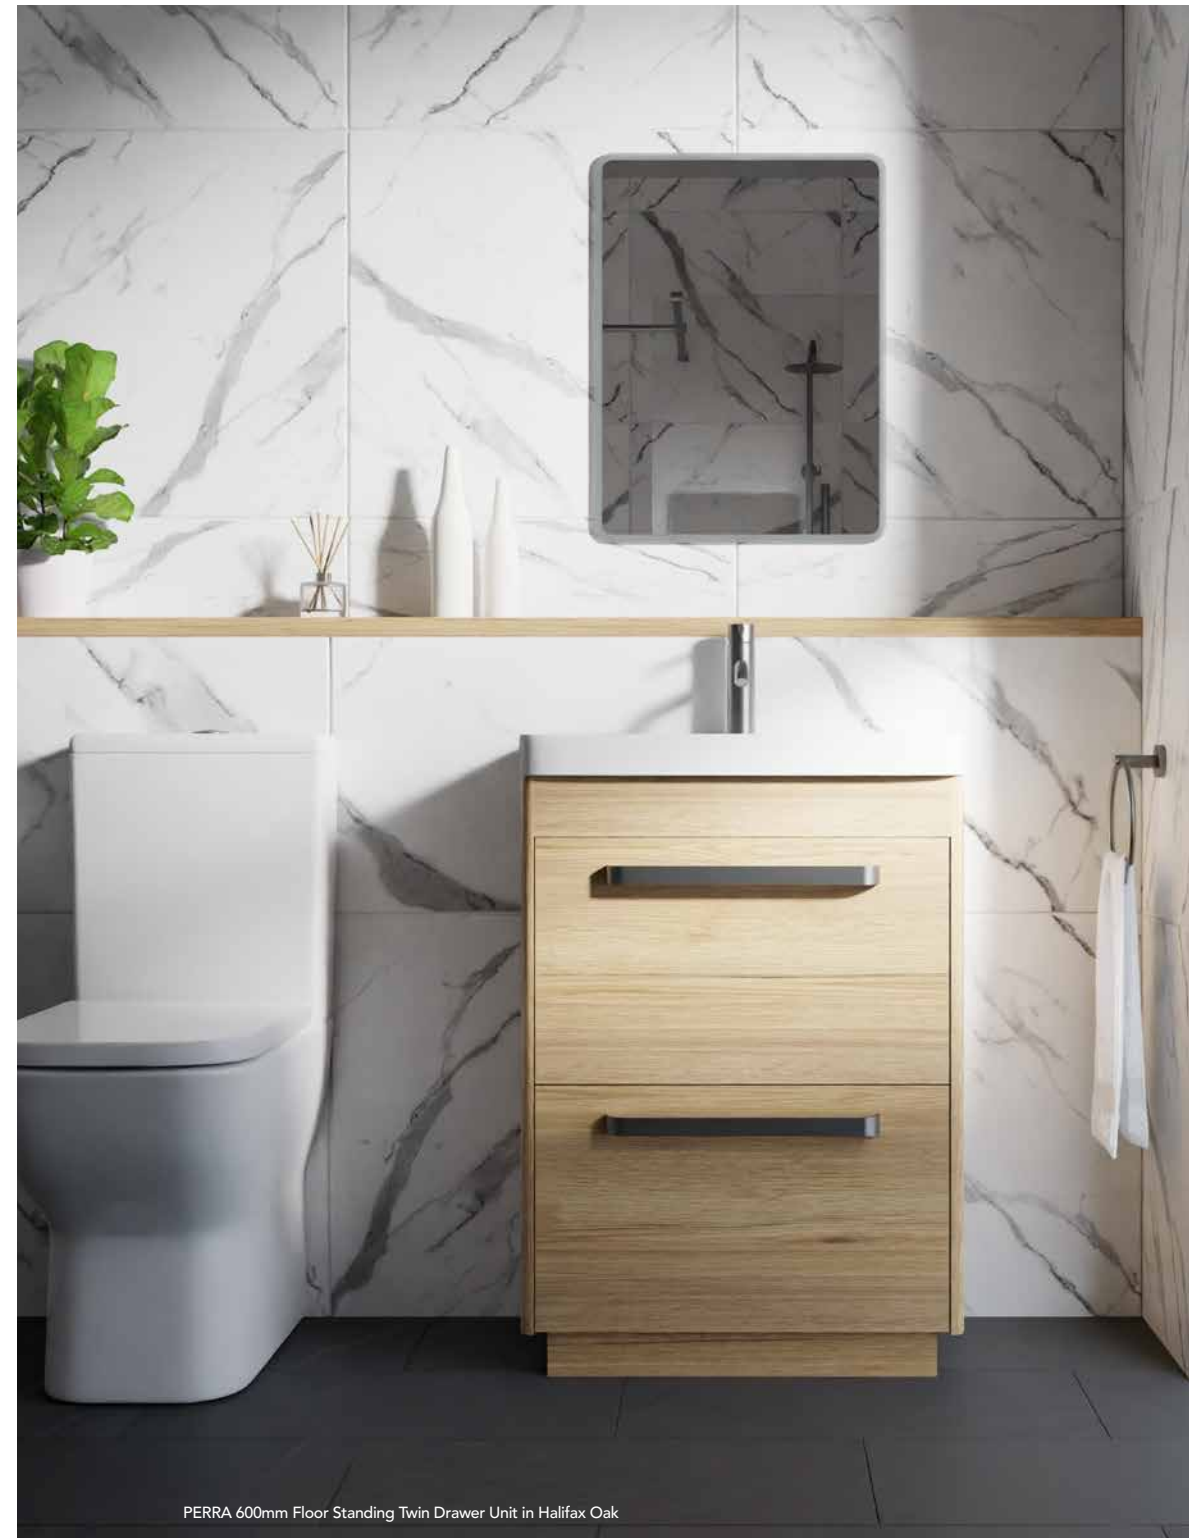

SHOWERING

BATHS

HEATING

ACCESSORIES

PERRA 600mm Wall Hung Single Drawer Unit in Halifax Oak

PERRA 600mm Wall Hung Single Drawer Unit in Matt Anthracite

PERRA 600mm Floor Standing Twin Drawer Unit in Halifax Oak