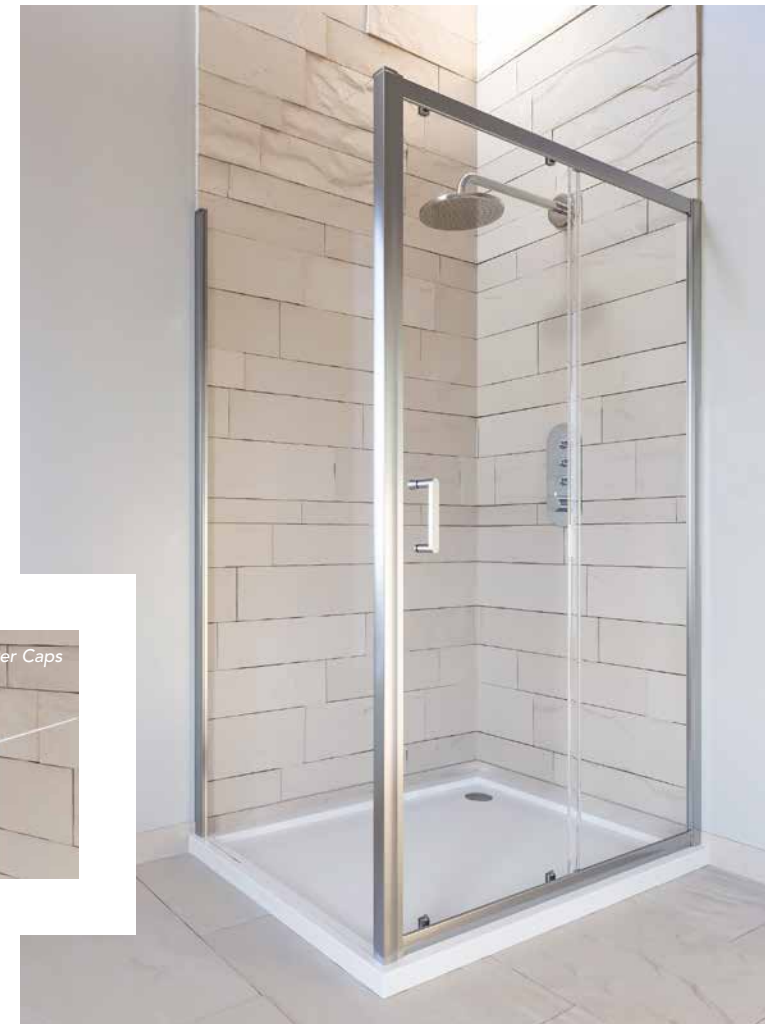

CASANUOVA

SIDE PANELS

GENERAL FEATURES

- 1900 height
- 6mm toughened safety glass
- Minimalist design with anodised bright silver profiles
- Easy clean glass on inside
- Profile cover caps included
- Reversible
- Tested to standard EN14428
- CE certified

700mm Side Panel

Adjustment: 665 - 690mm

● Chrome - CNVP700 €320.50

760mm Side Panel

Adjustment: 725 - 750mm

● Chrome - CNVP760 €320.50

800mm Side Panel

Adjustment: 765 - 790mm

● Chrome - CNVP800 €320.50
● Black - CNVP800BLK €320.50

900mm Side Panel

Adjustment: 865 - 890mm

● Chrome - CNVP900 €320.50
● Black - CNVP900BLK €320.50

1000mm Side Panel

Adjustment: 965 - 990mm

● Chrome - CNVP1000 €335.50

Casanuova Extension Profile

● Chrome - CNVEXT €63.00