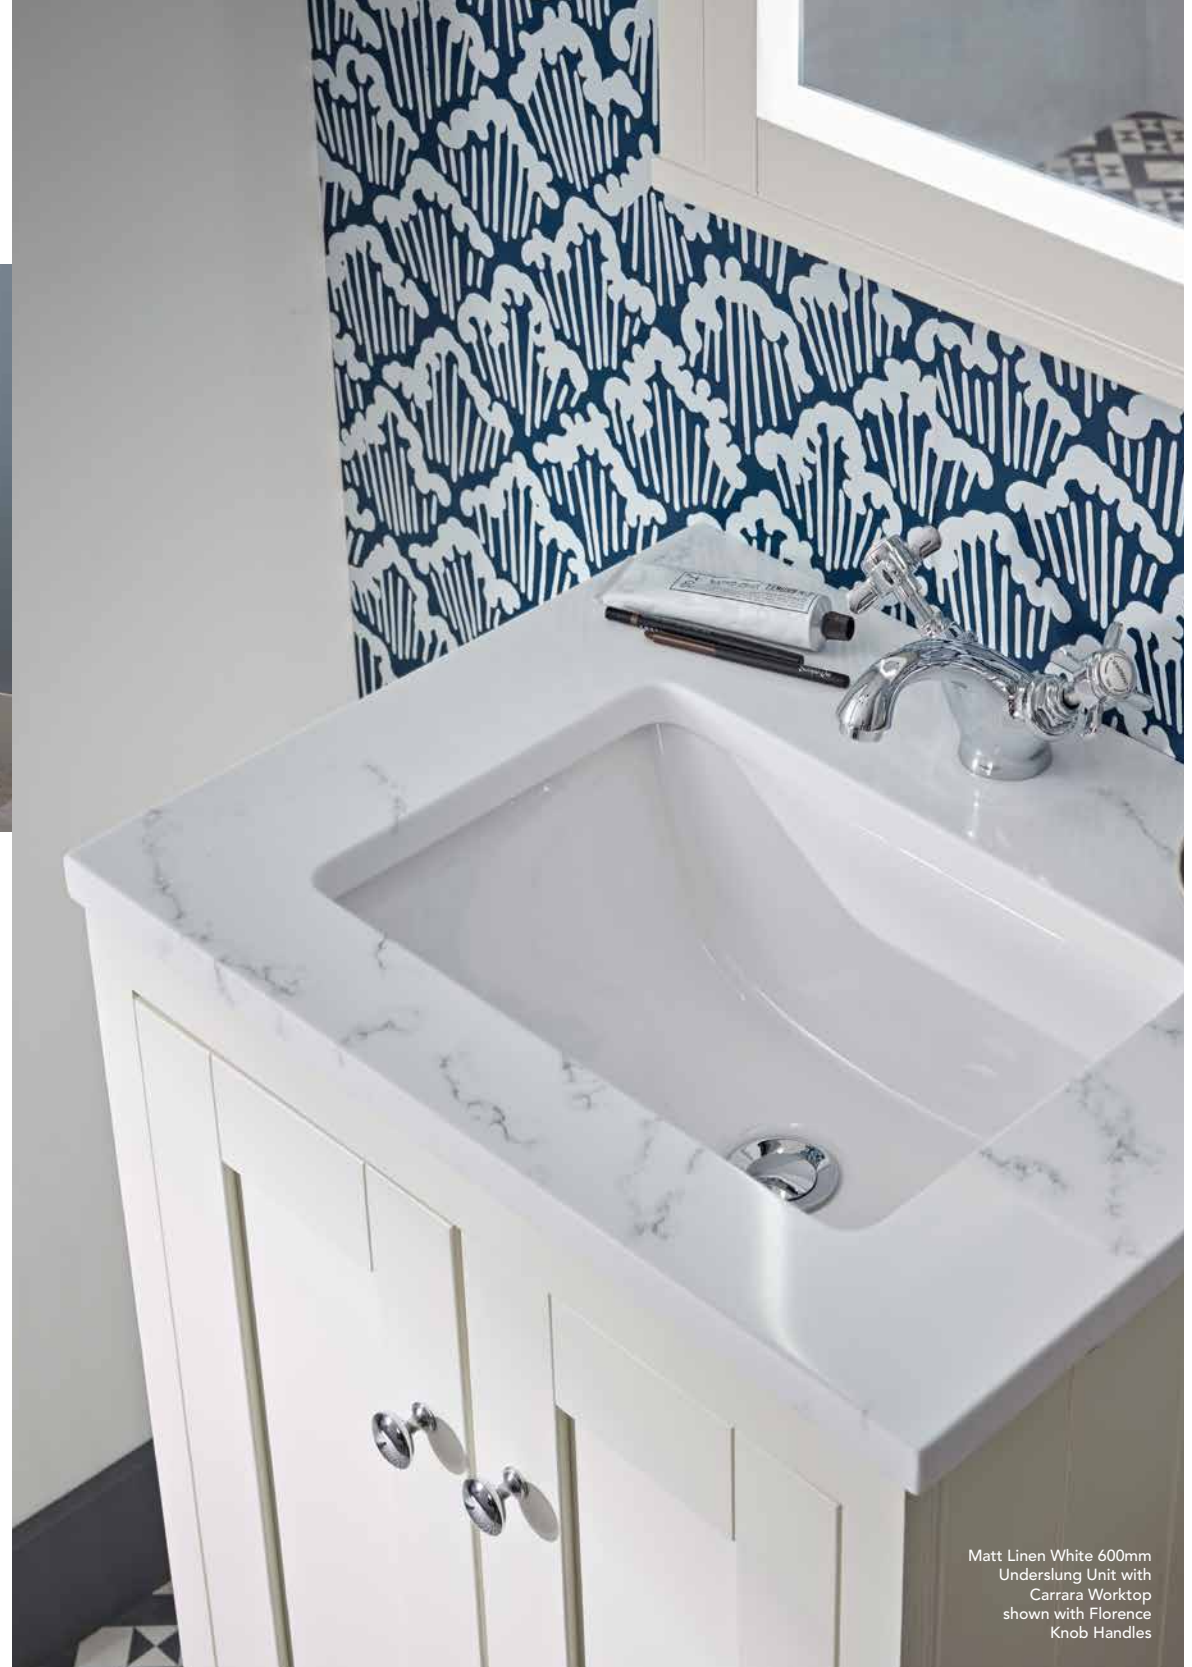

Matt Linen White 600mm Underslung Unit with Carrara Worktop shown with Florence Knob Handles

All prices inclusive of VAT

RTLARGE.IE