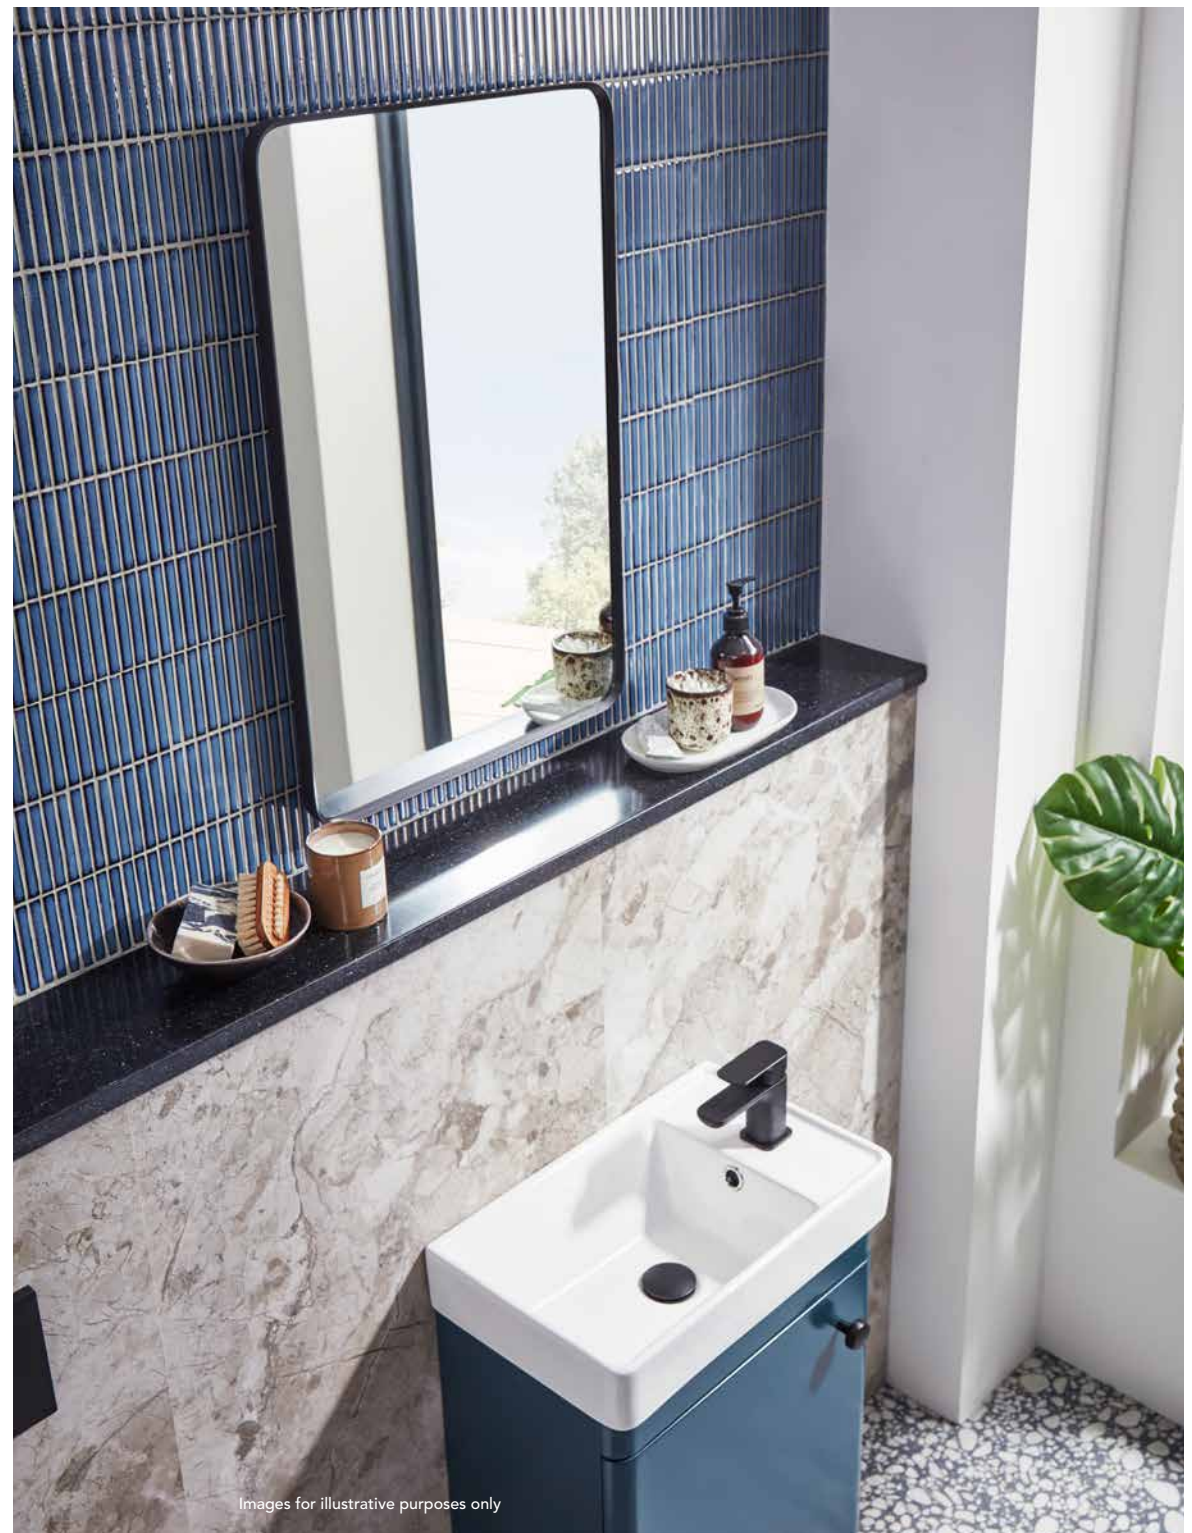

**VERGE OVAL
Non-Illuminated**
H: 700mm W: 500mm
D: 38mm
TAVVRM50V
€267.30

**VERGE ROUND
Non-Illuminated**
H: 600mm W: 600mm
D: 38mm
TAVVRM60C
€196.53

**VERGE ROUND
Non-Illuminated**
H: 800mm W: 800mm
D: 38mm
TAVVRM80C
€281.20

Images for illustrative purposes only

MIRRORS - VERGE

BETA

Images for illustrative purposes only

BETA
 H: 600mm W: 450mm
 D: 23mm
 TAVBTM045
 €396.85

BETA
 H: 700mm W: 500mm
 D: 23mm
 TAVBTM050
 €428.43

BETA
 H: 800mm W: 600mm
 D: 23mm
 TAVBTM060
 €463.82