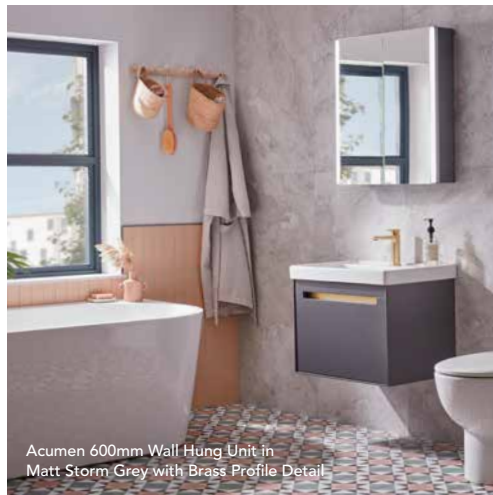

ACCESSORIES

FURNITURE - ACUMEN

ACUMEN

Acumen 500mm Wall Hung Unit

H: 476mm D: 390mm W: 490mm

Unit	● Matt Storm Grey	TAVACU500W.SG	€417.07
	● Matt Viridian Green	TAVACU500W.VRG	
	● Gloss White	TAVACU500W.W	