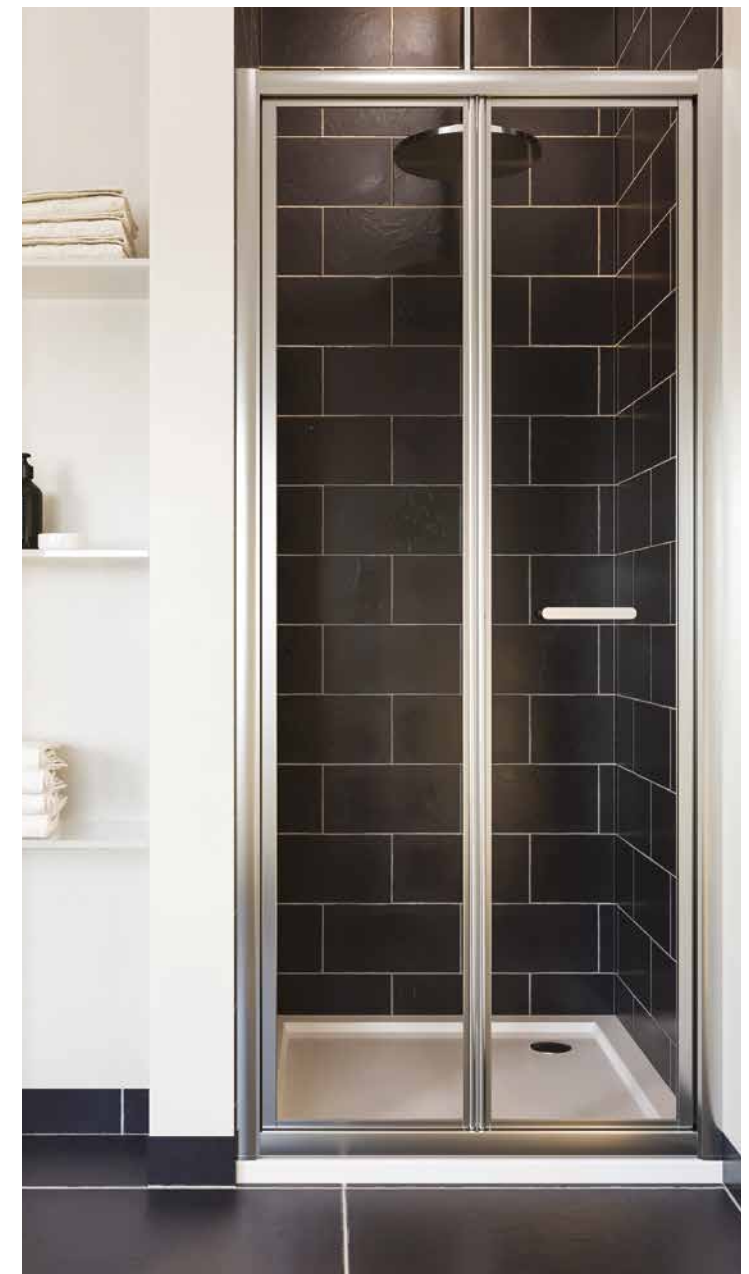

● Chrome - CNVB800 €518.50

900 x 900mm Bifold Door

Adjustment: 850 - 900mm
Opening: 561mm

● Chrome - CNVB900 €533.00

1000 x 1000mm Bifold Door

Adjustment: 950 - 1000mm
Opening: 661mm

● Chrome - CNVB1000 €548.50