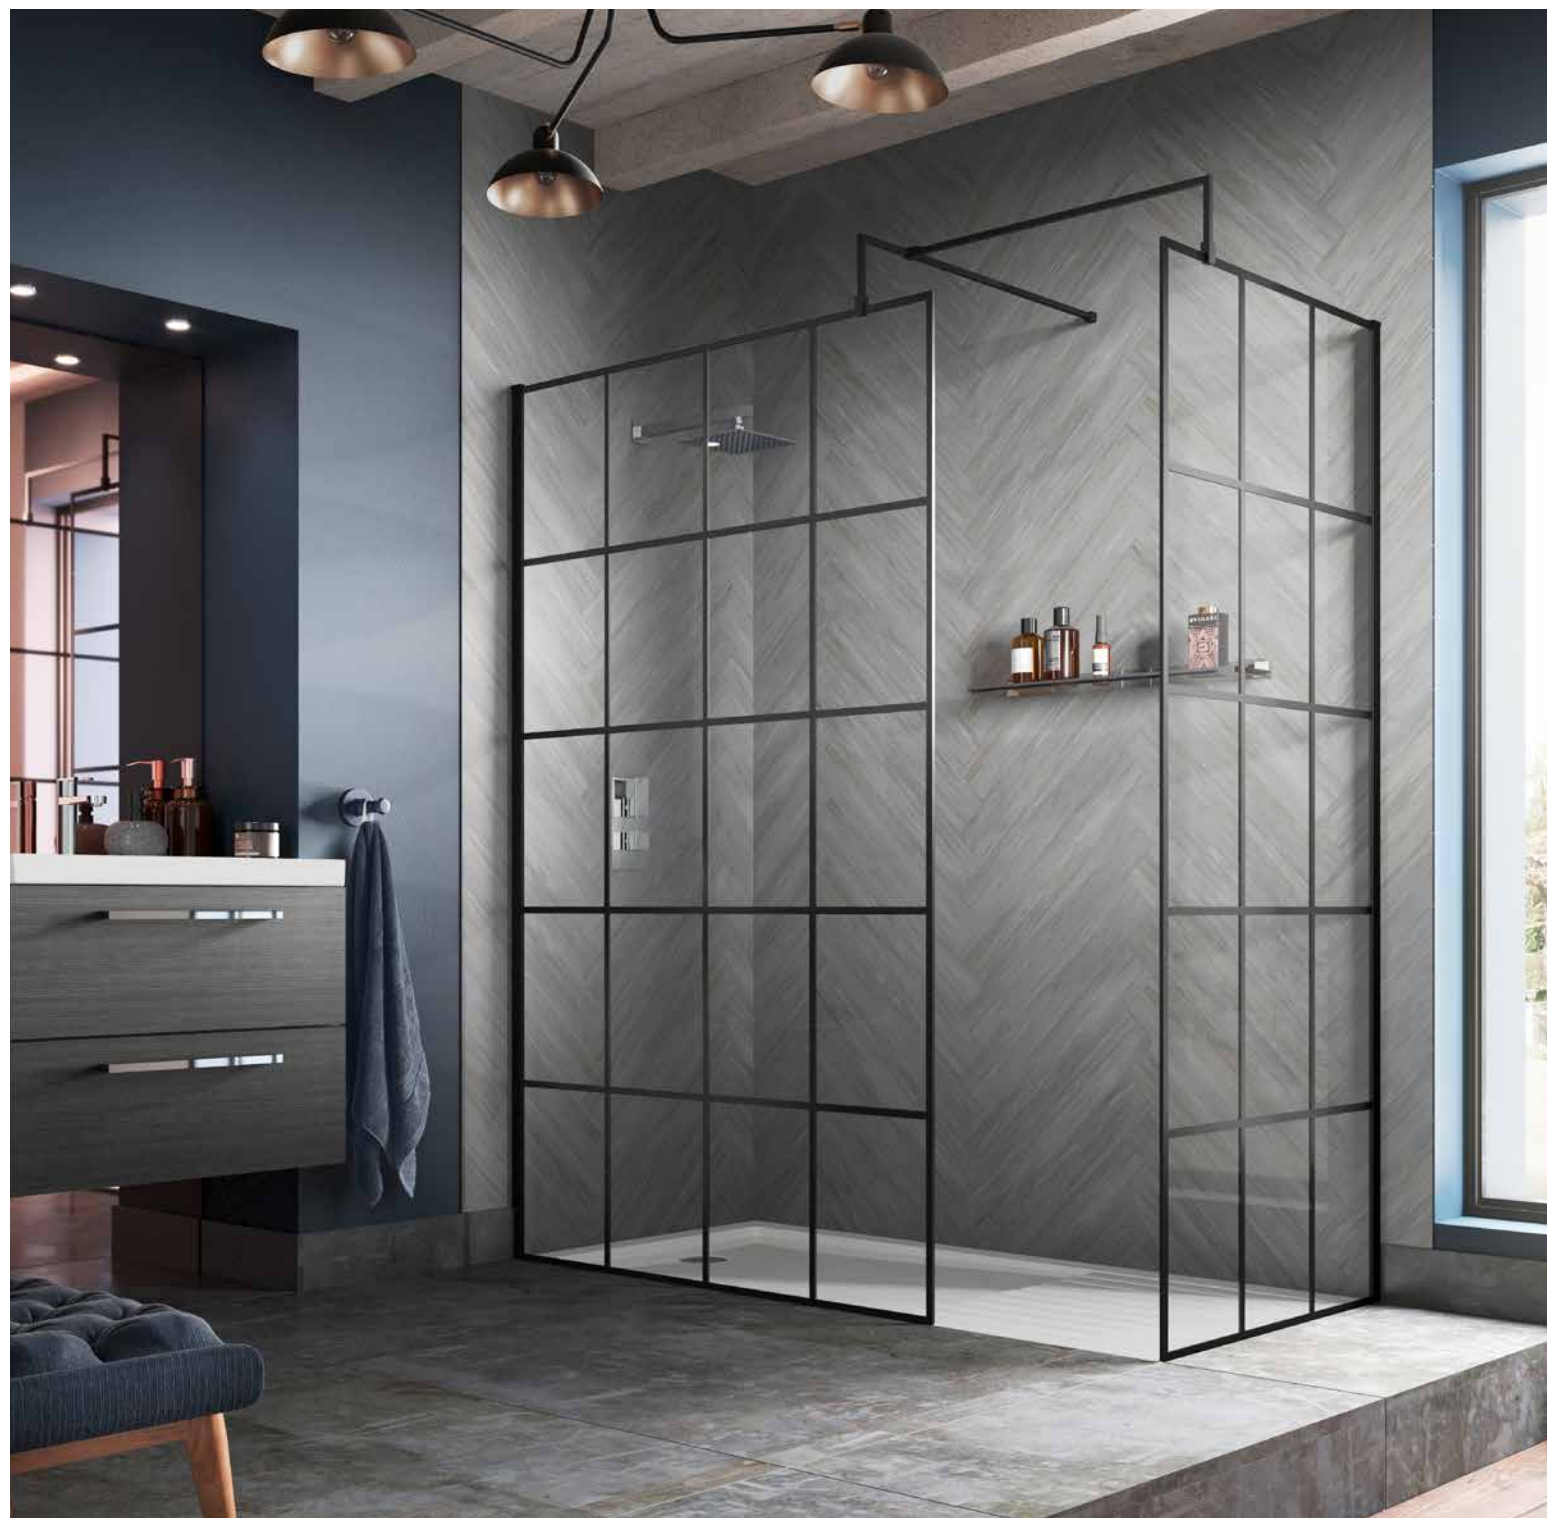

SORENTO

WETROOM PANELS

Features:

- Stunning black detailing
- 8mm toughened safety glass
- 1950mm height
- Includes matt black support bar
- Tray sold separately

DEFLECTOR PANELS

Sorento 215mm Fixed Deflector Panel

SWRSF025 €258.50

Sorento 300mm Hinged Deflector Panel

SWRSF030H €385.50

WETROOM PANELS

Sorento 700mm Wetroom Panel Only

SWRSF070 €461.50

Sorento 900mm Wetroom Panel Only

SWRSF090 €634.00

Sorento 1200mm Wetroom Panel Only

SWRSF12 €718.00

Sorento 760mm Wetroom Panel Only

SWRSF076 €516.50

Sorento 1000mm Wetroom Panel Only

SWRSF10 €660.00

Sorento 1400mm Wetroom Panel Only

SWRSF14 €830.50

Sorento 800mm Wetroom Panel Only

SWRSF080 €606.50

Sorento 1100mm Wetroom Panel Only

SWRSF11 €691.50

SUPPORT BAR

Sorento Optional Support Bar Black

UFIX024 €66.00