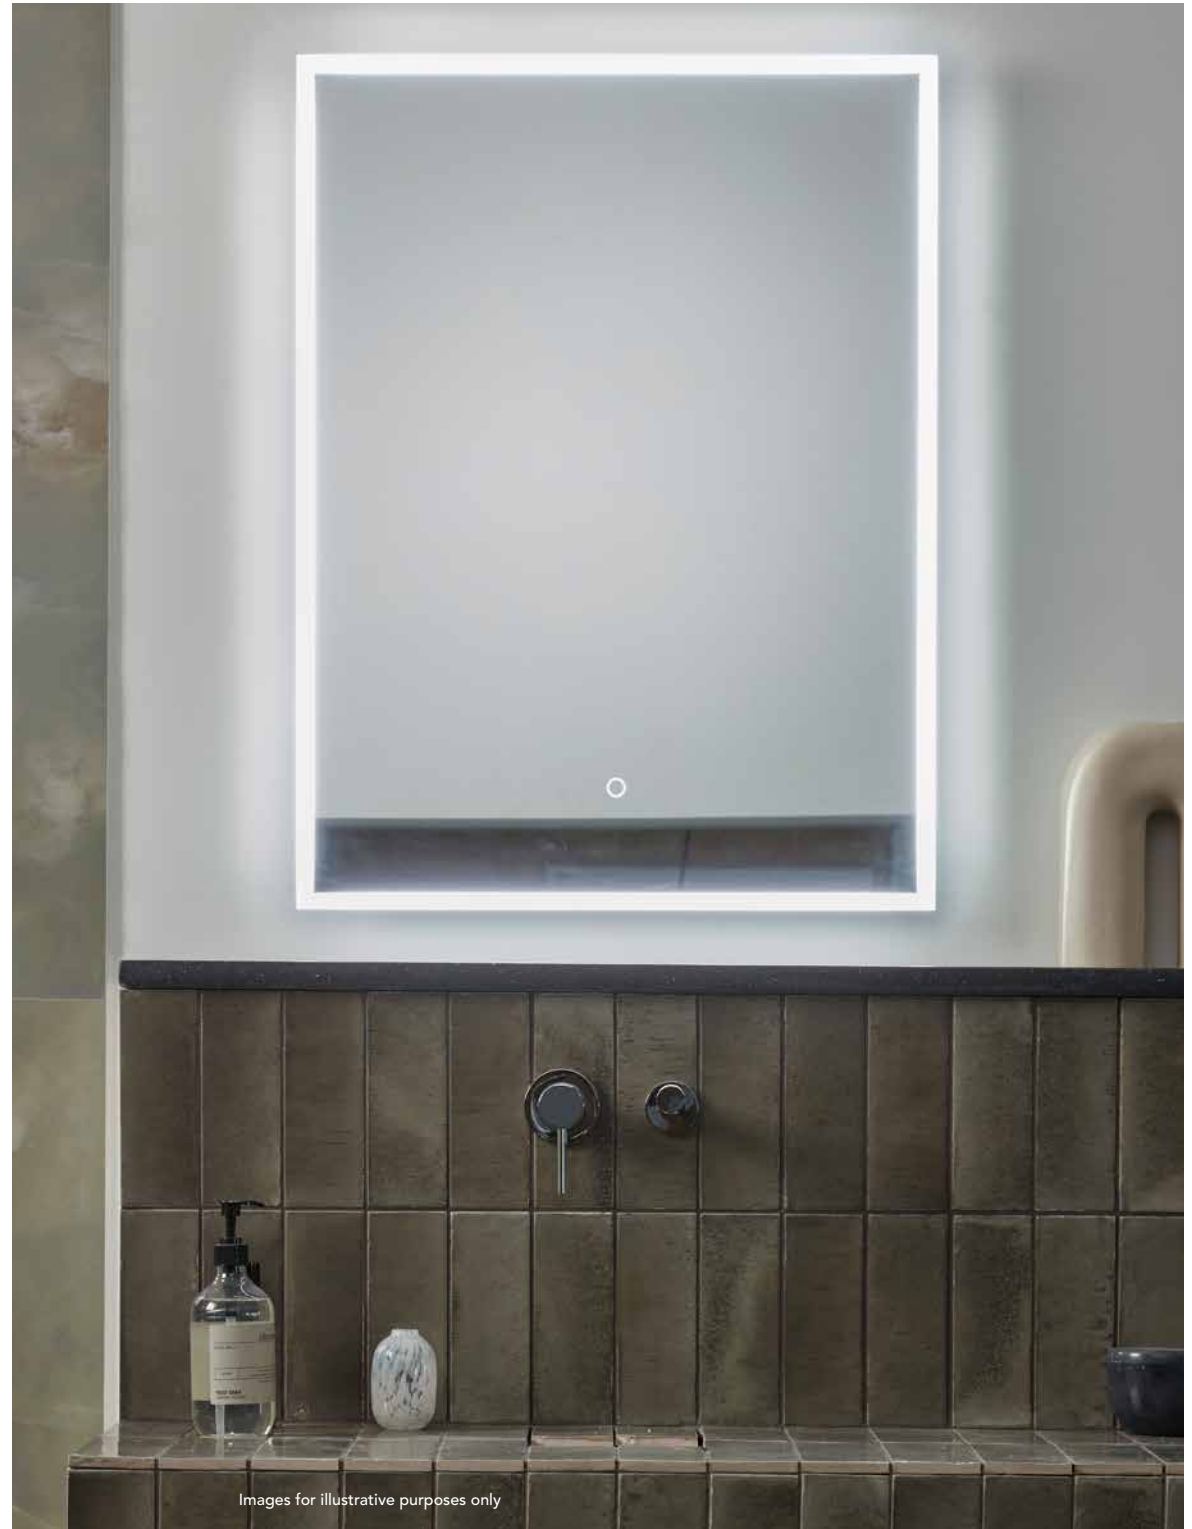

TAVCDM060 €631.91

CADENCE - 1200 x 600mm Mirror

H: 600mm W: 1200mm D: 56mm

TAVCDM120 €726.70

Images for illustrative purposes only

MIRRORS - CADENCE

ASTER

ASTER 500mm LED Illuminated Mirror

H: 700mm W: 500mm D: 25mm

TAVAS70ALC €682.47

ASTER 600mm LED Illuminated Mirror

H: 800mm W: 600mm D: 25mm

TAVAS80ALC €739.34

ASTER 1200mm LED Illuminated Mirror

H: 500mm W: 1200mm D: 25mm

TAVAS120ALC €954.18