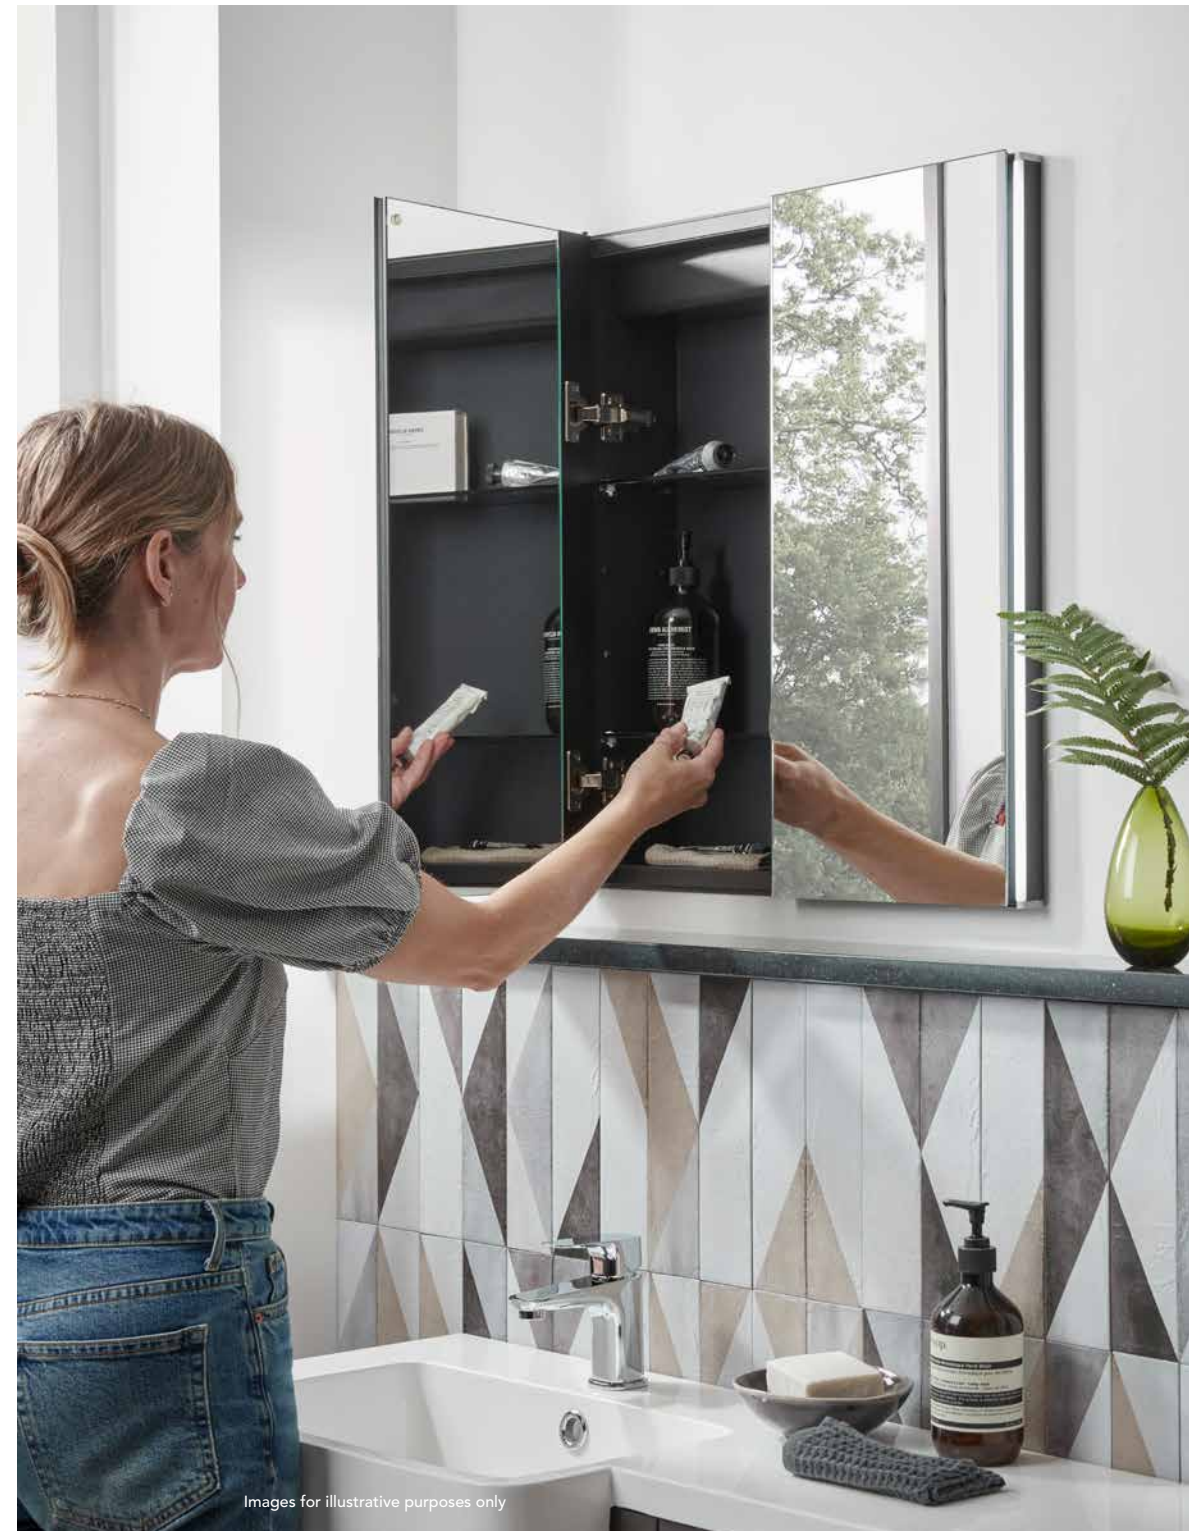

FACADE Double Door Recessed Mirror Cabinet

H: 650mm W: 1000mm
D: 130mm

TAVFCC100U

€1061.61

Note: The Facade Mirror can be surface mounted or recessed.

Images for illustrative purposes only

-  TOUCH SENSOR
-  HEATED DEMISTER
-  LED LIGHTING
-  SHAVING SOCKET
-  IP44 RATED
-  2 YEAR WARRANTY