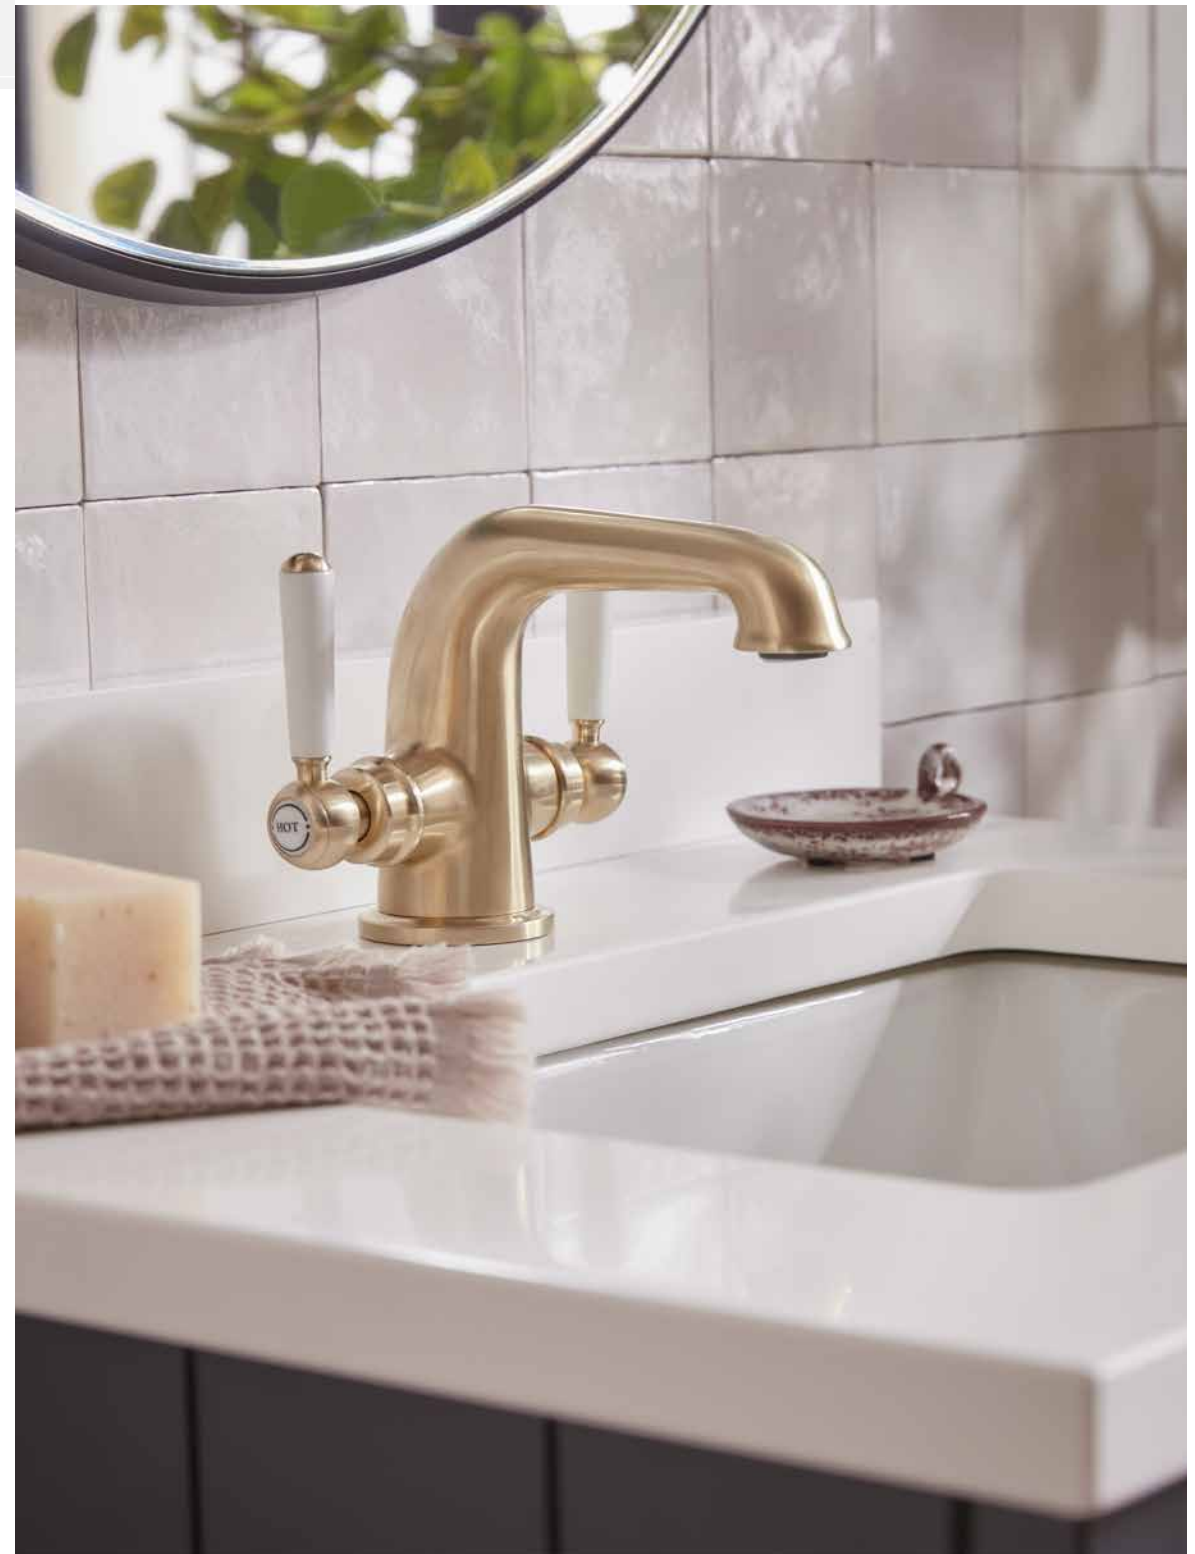

LANSDOWN

AVAILABLE ONLY IN
THIS COLOUR

- With clicker waste
- Minimum operating pressure 0.2 bar

● Chrome	TAVTLD26	€164.30
● Brushed Brass	TAVTLD2604	€226.22

- With clicker waste
- Minimum operating pressure 0.2 bar

● Chrome	TAVTLD25	€176.94
● Brushed Brass	TAVTLD2504	€238.87

- Minimum operating pressure 0.2 bar

● Chrome	TAVTLD11	€189.58
● Brushed Brass	TAVTLD1104	€251.50

- Minimum operating pressure 0.2 bar

● Chrome	TAVTLD70	€151.66
● Brushed Brass	TAVTLD7004	€176.94

- Minimum operating pressure 0.2 bar

● Chrome	TAVTLD32	€284.36
● Brushed Brass	TAVTLD3204	€347.55

- Minimum operating pressure 0.2 bar

● Chrome	TAVTLD42	€379.15
● Brushed Brass	TAVTLD4204	€492.90