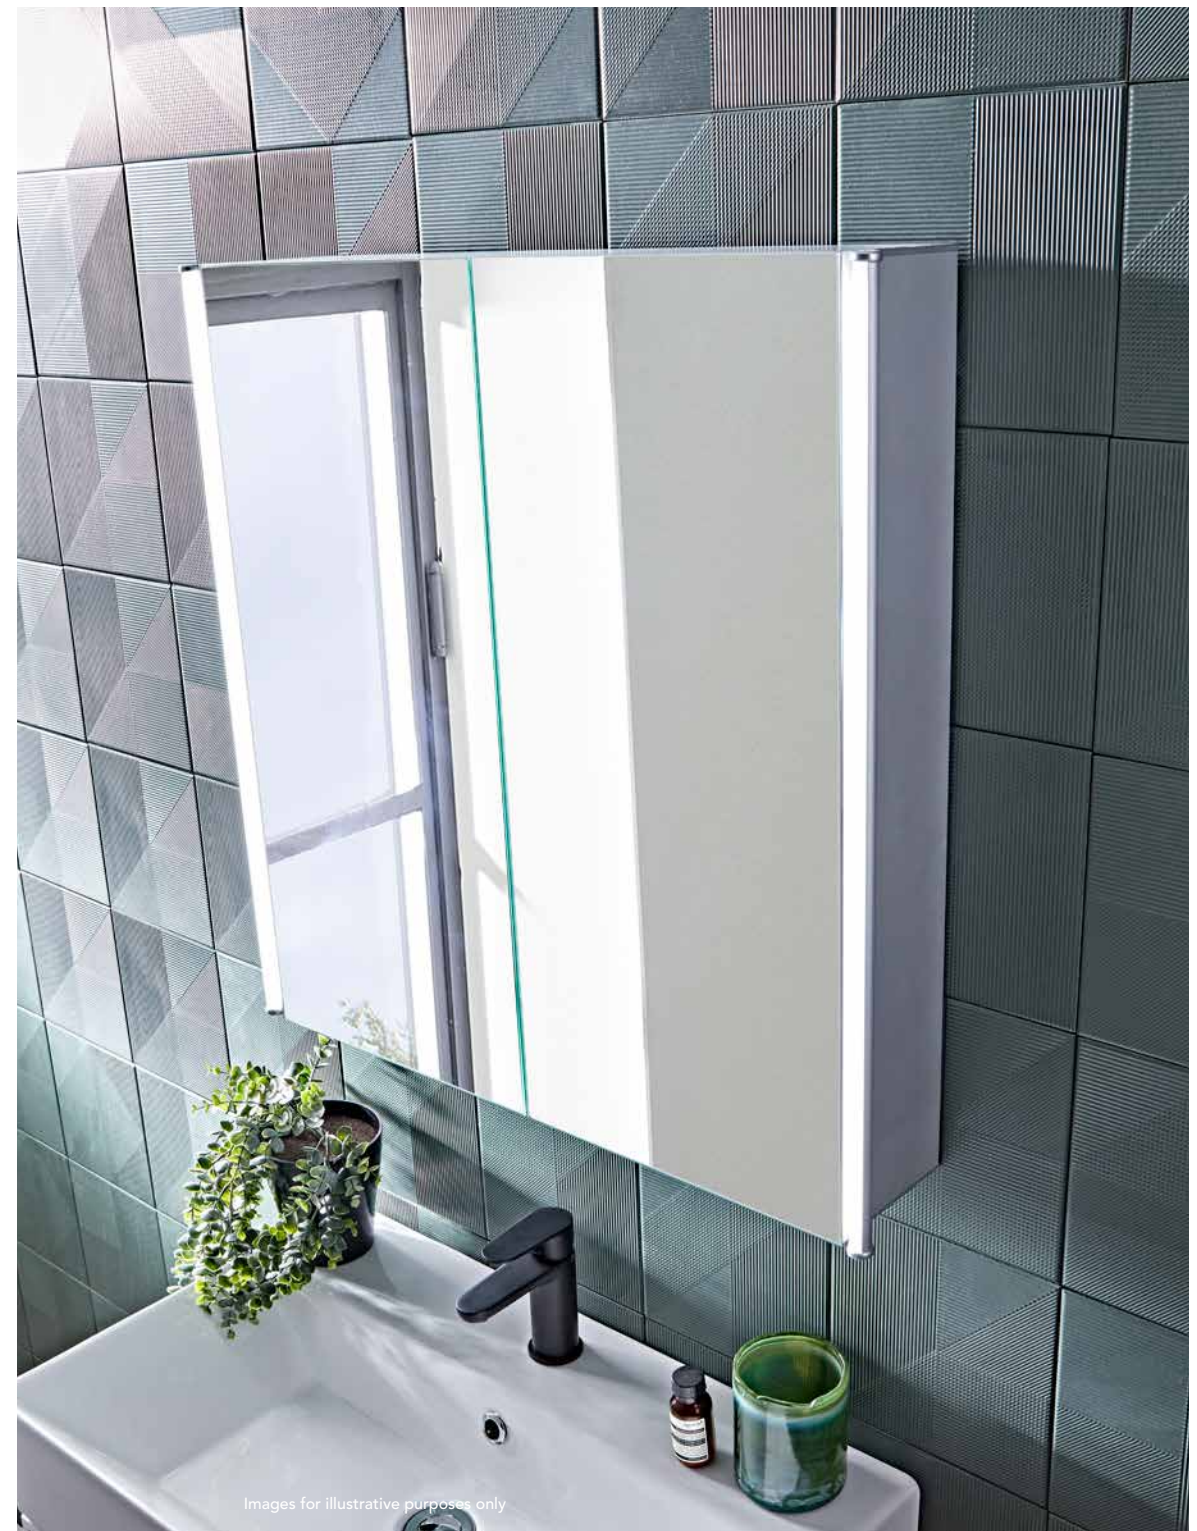

SLEEK

- **ROCKER SWITCH**
- **LED LIGHTING**
- **SHAVING SOCKET**
- **IP44 RATED**
- **2 YEAR WARRANTY**

All prices inclusive of VAT
RTLARGE.IE

FURNITURE

MIRRORS

SANITARY WARE

BRASSWARE

SHOWERING

BATHS

HEATING

ACCESSORIES

MIRROR CABINETS - SLEEK