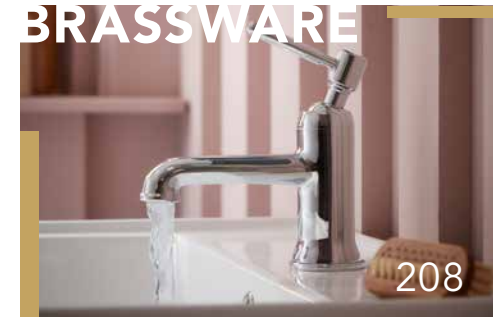

CONTENTS

FURNITURE

12

MIRRORS

116

SANITARY WARE

150

BRASSWARE

208

SHOWERING

246

BATHS

294

HEATING

324

ACCESSORIES

344