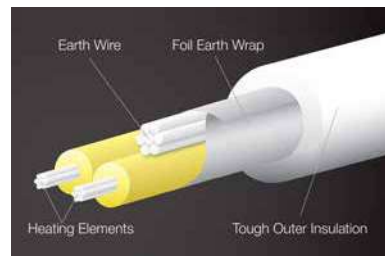

USE ANY COMBINATION OF THE FOLLOWING TO HEAT THE REQUIRED AREA.
ALWAYS CHOOSE THE MAT OR COMBINATION THAT IS EQUAL TO OR LESS THAN YOUR REQUIRED AREA.

Code	Product	Output Watts / m.sq.	Total Output Watts	Area Covered Square Metres	Matt Size	Price
COSYTM10	TM1	160	160	1	0.5m x 2.0m	€177.00
COSYTM15	TM1.5	160	240	1.5	0.5m x 3.0m	€235.50
COSYTM20	TM2	160	320	2	0.5m x 4.0m	€293.00
COSYTM25	TM2.5	160	400	2.5	0.5m x 5.0m	€351.00
COSYTM30	TM3	160	480	3	0.5m x 6.0m	€391.00