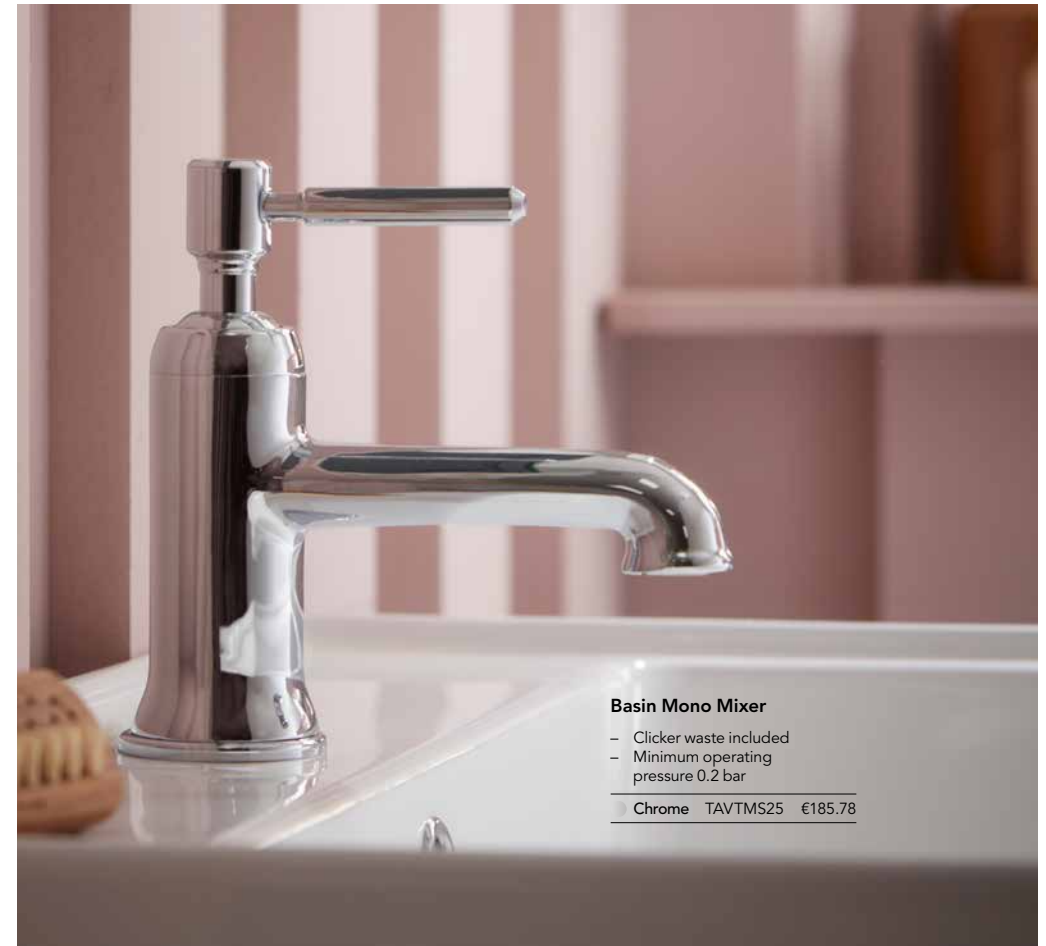

BRASSWARE - KYLEMORE / ASHMORE

CHELTENHAM

AVAILABLE ONLY IN
THIS COLOUR

AVAILABLE ONLY IN
THIS COLOUR

MARSTON

Basin Mono Mixer
 - Minimum operating pressure 0.2 bar
 Chrome TAVTCM11 €266.04

Basin Mono Mixer
 - Clicker waste included
 - Minimum operating pressure 0.2 bar
 Chrome TAVTMS25 €185.78