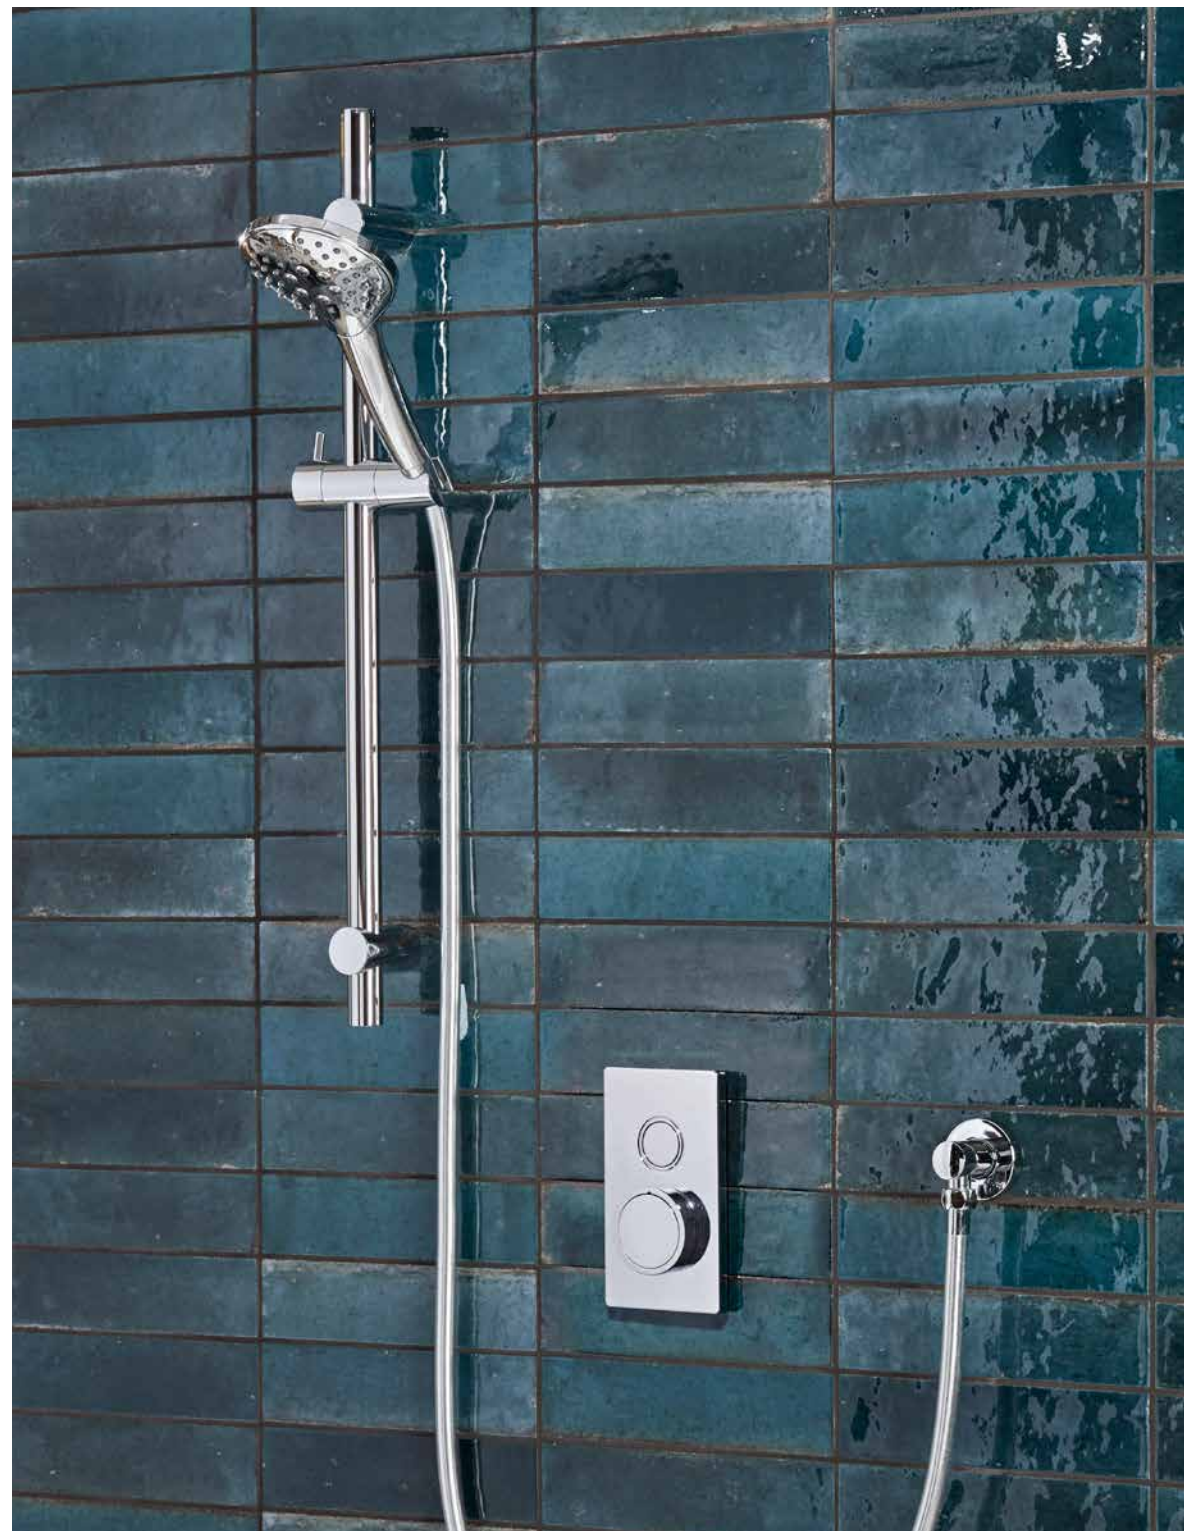

TAVSAX2750 €1095.32