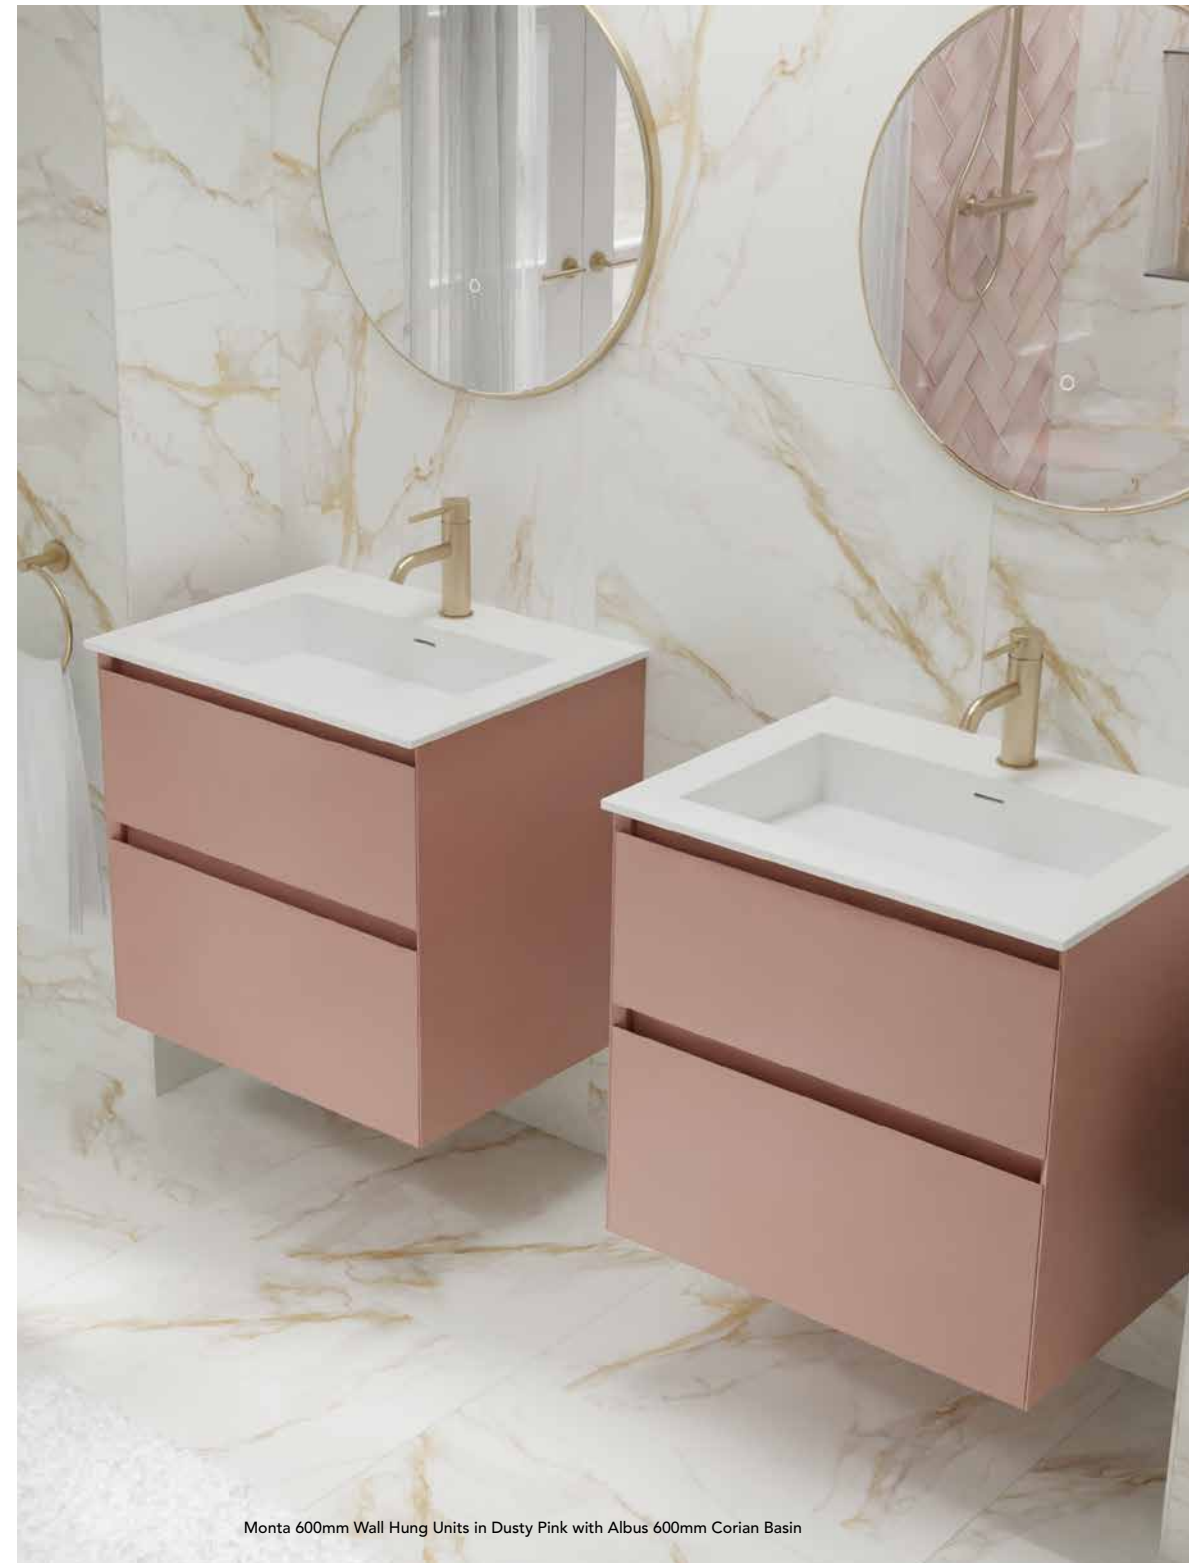

Monta 600mm Wall Hung Units in Dusty Pink with Albus 600mm Corian Basin

FURNITURE - MONTA

Monta 600mm Wall Hung Unit

H: 560mm D: 460mm W: 590mm

Unit	● Dusty Pink	MON60WHPNK	€712.50
	● Cacao Brown	MON60WHBRN	
	● Cashmere Grey	MON60WHCSH	