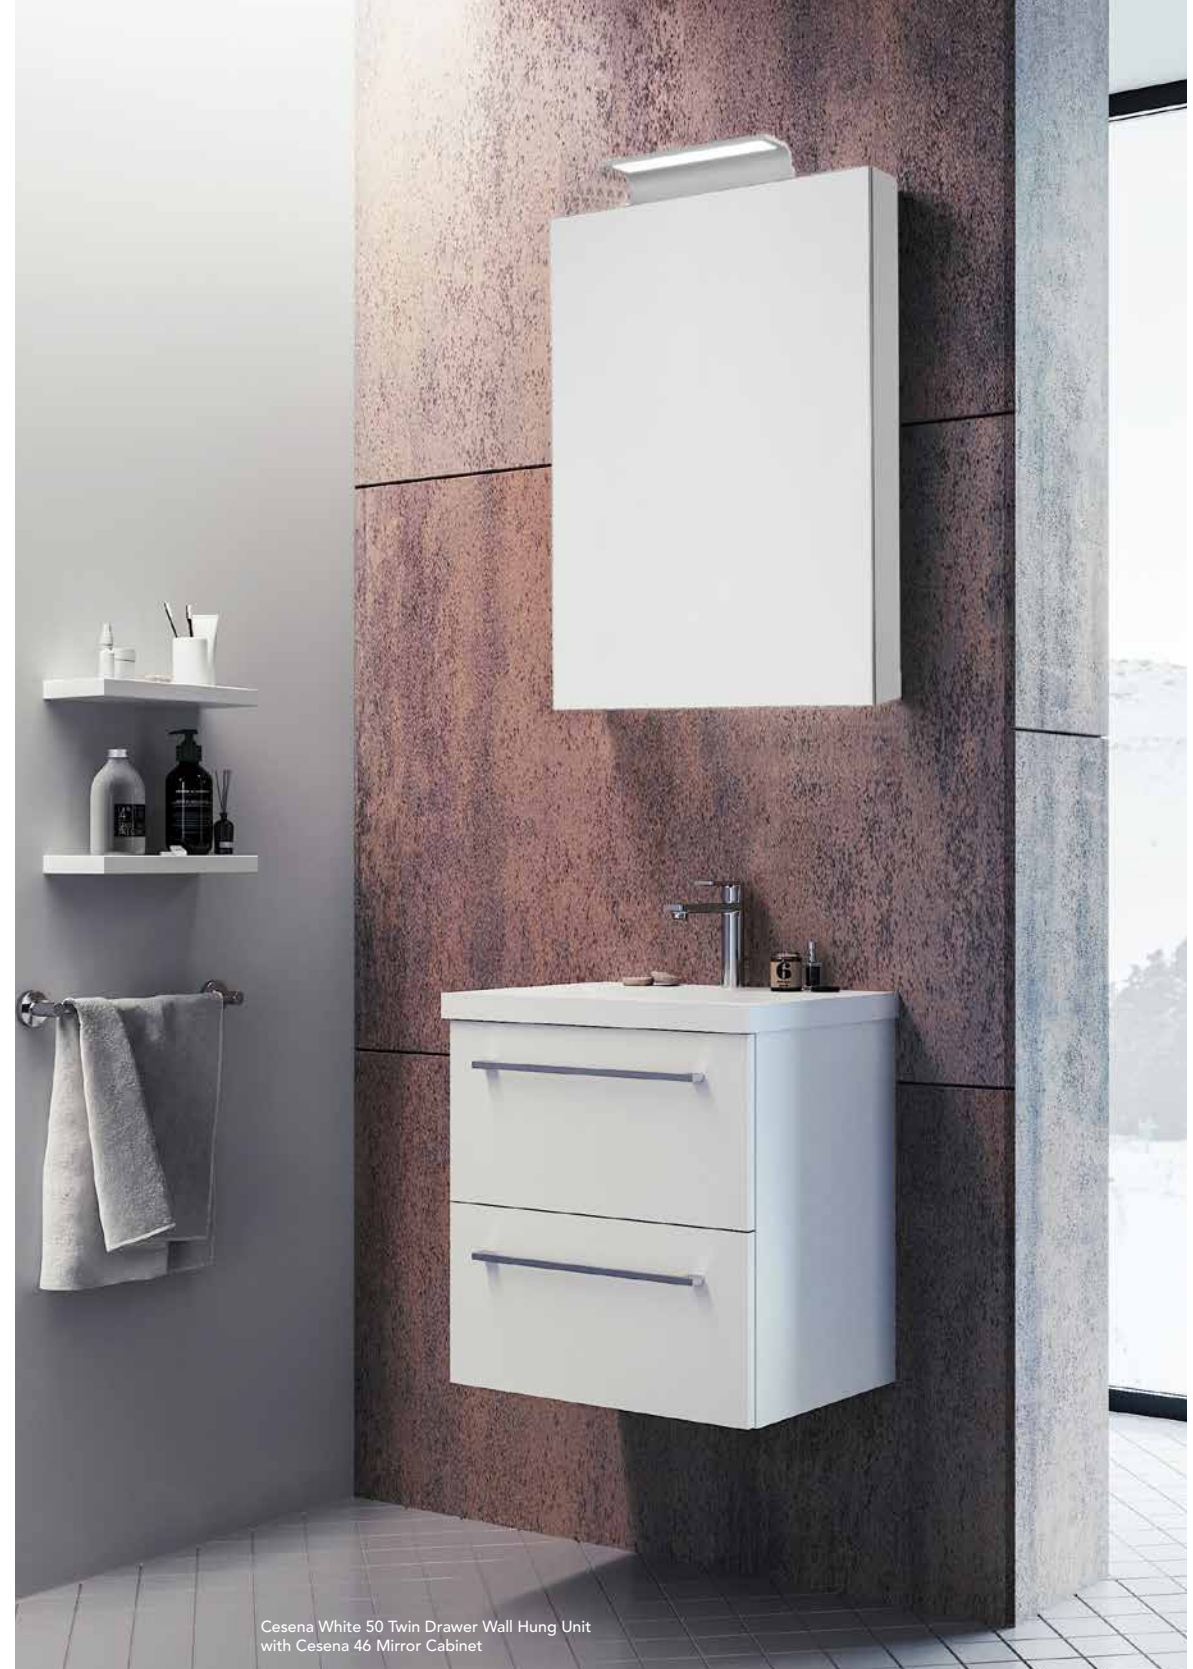

SHOWERING

BATHS

HEATING

ACCESSORIES

Cesena 60 Shadow Black
Twin Drawer Wall Hung Unit

Cesena White 50 Twin Drawer Wall Hung Unit
with Cesena 46 Mirror Cabinet

FURNITURE - CESENA

CESENA

Cesena 500mm Wall Hung Single Drawer Unit

H: 445mm D: 395mm W: 510mm

Unit	● White	CES50WHSWH	€293.50
	● Shadow Black	CES50WHSSB	
	● Tobacco Oak	CES50WHSTOB	
	● Light Oak	CES50WHSLO	

Ceramic Basin	L50BAS	€194.50
---------------	--------	---------