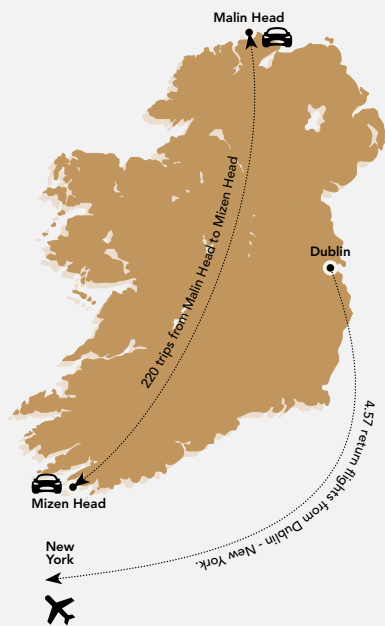

NEW, IMPROVED AND MORE ENVIRONMENTALLY CONSCIOUS SIZE

From reducing the size of our brochure to this new bespoke size we are proud to be able to reduce our environmental impact by the following parameters;

- **10.86 tonnes** of carbon emissions would be reduced Carbon Balancing our paper order.
- **2763 kWh** saved by reducing the electrical energy usage of the job.
- **36,727** Car miles neutralised.
- **3.06** Equivalent of taking this many average petrol cars off the road each year.
- **220 times** you could drive the distance from Malin Head to Mizen Head.
- **4,57** Number of passenger return flights Dublin - New York.
- **7,599m²** of High Conservation Land preserved and protected.
- **1.06** Equivalent football pitches of land preserved & protected.

Part of the **Sanbra Group**

R.T. LARGE

ESTABLISHED 1969

THE COMPLETE BATHROOM PORTFOLIO