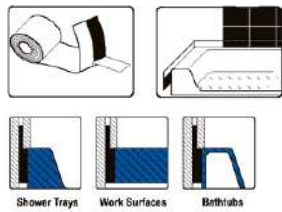

FLEXI-SEAL + BONDMASTER TANKING SYSTEM

FLEXI-SEAL

Use Flexi-Seal to protect floors and ceilings from expensive water damage caused by leaks from shower trays, baths and work surfaces.

Flexi-Seal uses a combination of a durable flexible rubber with a waterproof butyl based adhesive to give maximum protection between the application surface and tiles or panels.

Since the rubber is flexible, it will maintain a watertight seal whilst allowing for a certain amount of movement that is inevitable, particularly with new builds.

Available in 2m, 3m, 4m, 10m & 20m rolls.

2m	Code TFLEXI2	€42.00
3m	Code TFLEXI3	€62.50
4m	Code TFLEXI4	€81.50
10m	Code TFLEXI10	€200.00
20m	Code TFLEXI20	€384.00

PROTECTS AGAINST WATER DAMAGE CAUSED BY LEAKS

BONDMASTER TANKING SYSTEM

- Kit for tanking shower rooms
- Contains Tilers Primer, Polyester Joint Tape, Waterproof Liquid Membrane & Polyester Matting
- Used prior to fixing ceramic wall tiles
- Ensures a water tight barrier preventing water penetration
- Suitable for use on a wide variety of surfaces including concrete, cement-sand rendering, plaster, plasterboard and moisture stable timber boards
- Not recommended for outdoor use
- Covers 6sq metres

Code WFTANK6 €111.50

iCON FAN COLLECTION

The iCON range offers a stylish and innovative approach to ventilation. The unique 'iris' system operates by opening and closing as required. This greatly reduces back draft and external noise ingress.