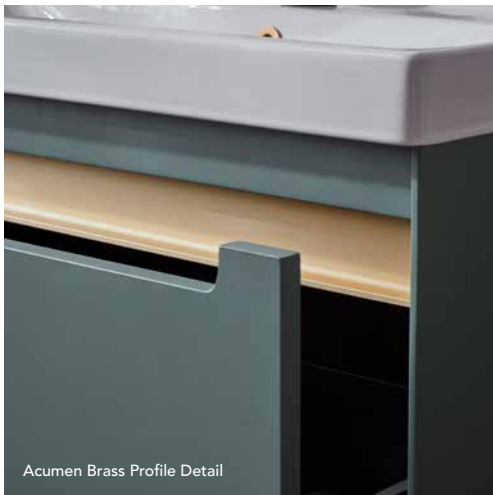

ACUMEN

FURNITURE

MIRRORS

SANITARY WARE

BRASSWARE

SHOWERING

BATHS

HEATING

ACCESSORIES

FURNITURE - ACUMEN