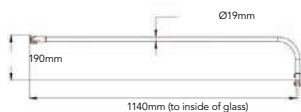

Features:

- 8mm toughened glass
- 1900mm high
- Easy clean glass
- Hinged deflector panel
- 1m support bar
- T-Piece for end panel support
- Additional height support bar